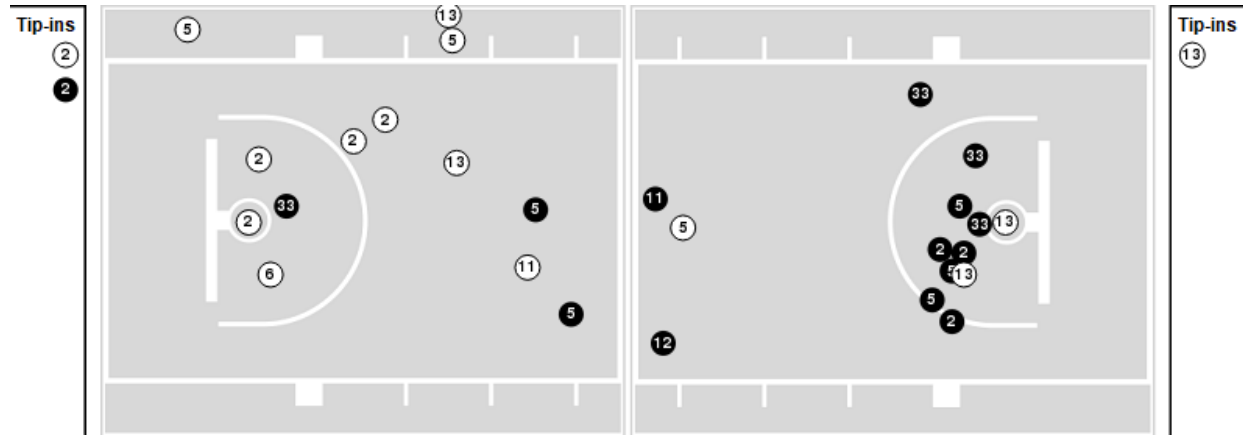

**Officials:** Bill Covington Jr, Trey Styons, Mike Palau

Players => All ; FG Types => All ; Results => All ;

**Notre Dame**

**All Field Goals**

**Shots in the Paint**

● Made ○ Missed N - Player Number

Notre Dame	M/A	%
Field Goals	29/59	49
2 Points	15/31	48
3 Points	14/28	50
Free Throws	17/19	89