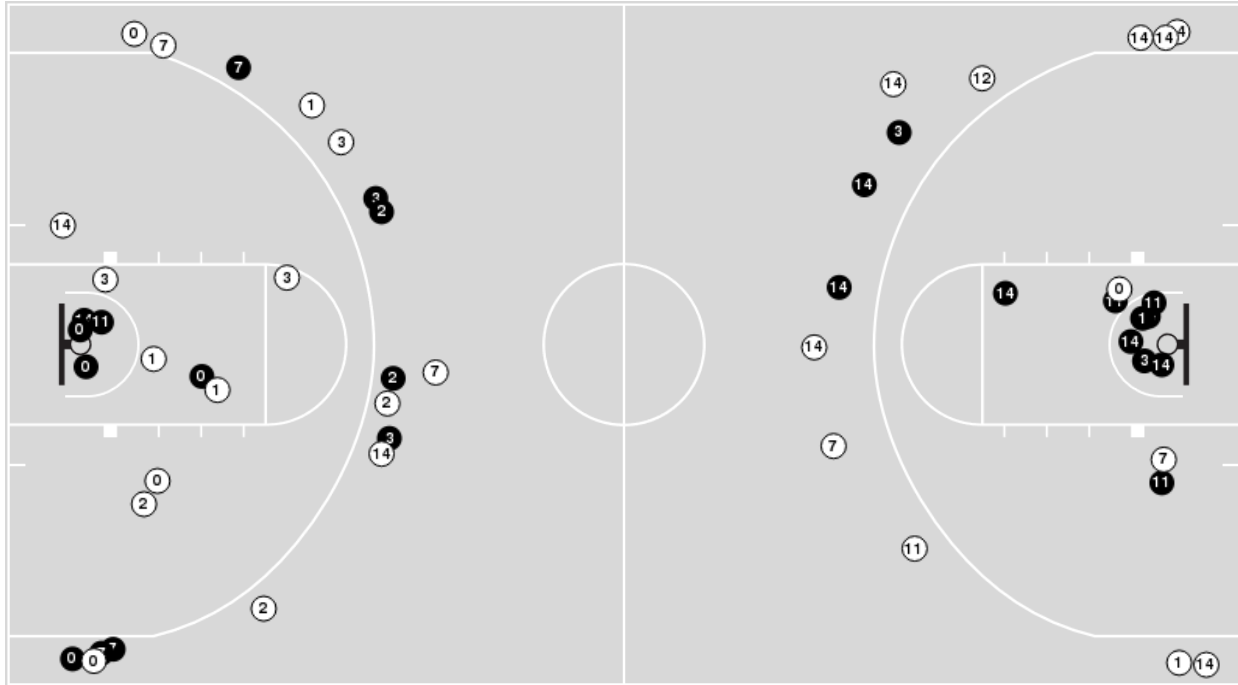

Officials: Bill Covington Jr, Trey Styons, Mike Palau

Players => All ; FG Types => All ; Results => All ;

Georgia Tech

All Field Goals