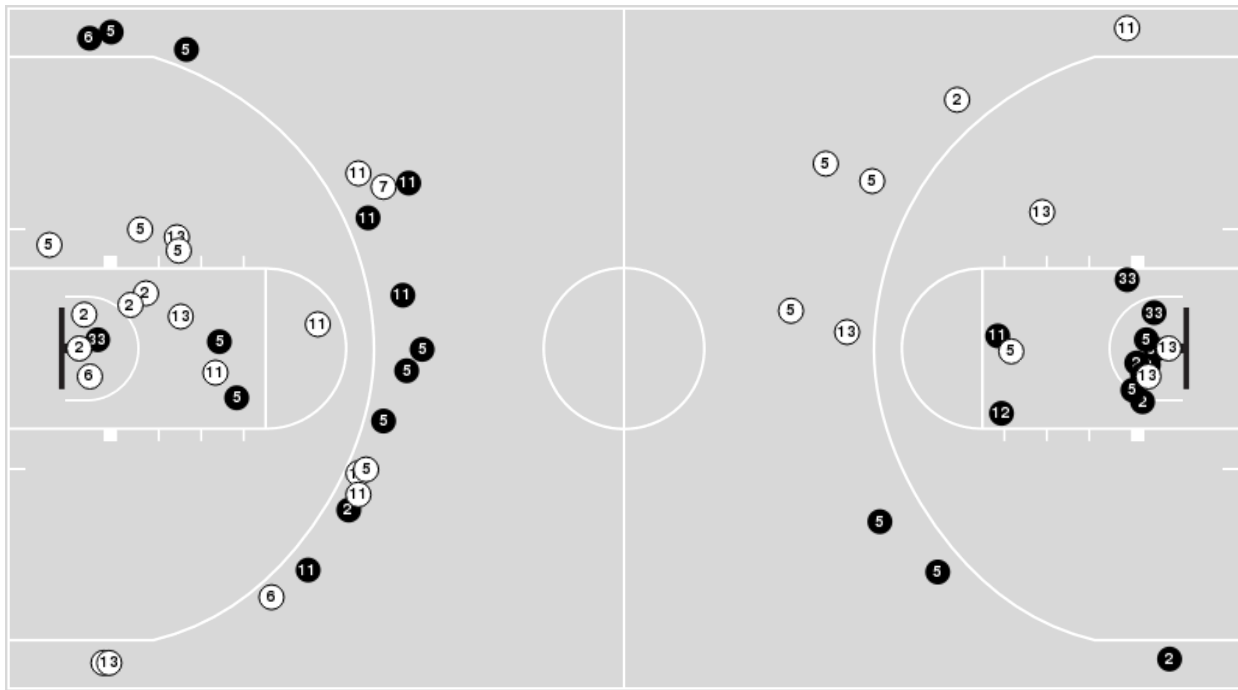

Officials: Bill Covington Jr, Trey Styons, Mike Palau

Players => All ; FG Types => All ; Results => All ;

Notre Dame

All Field Goals