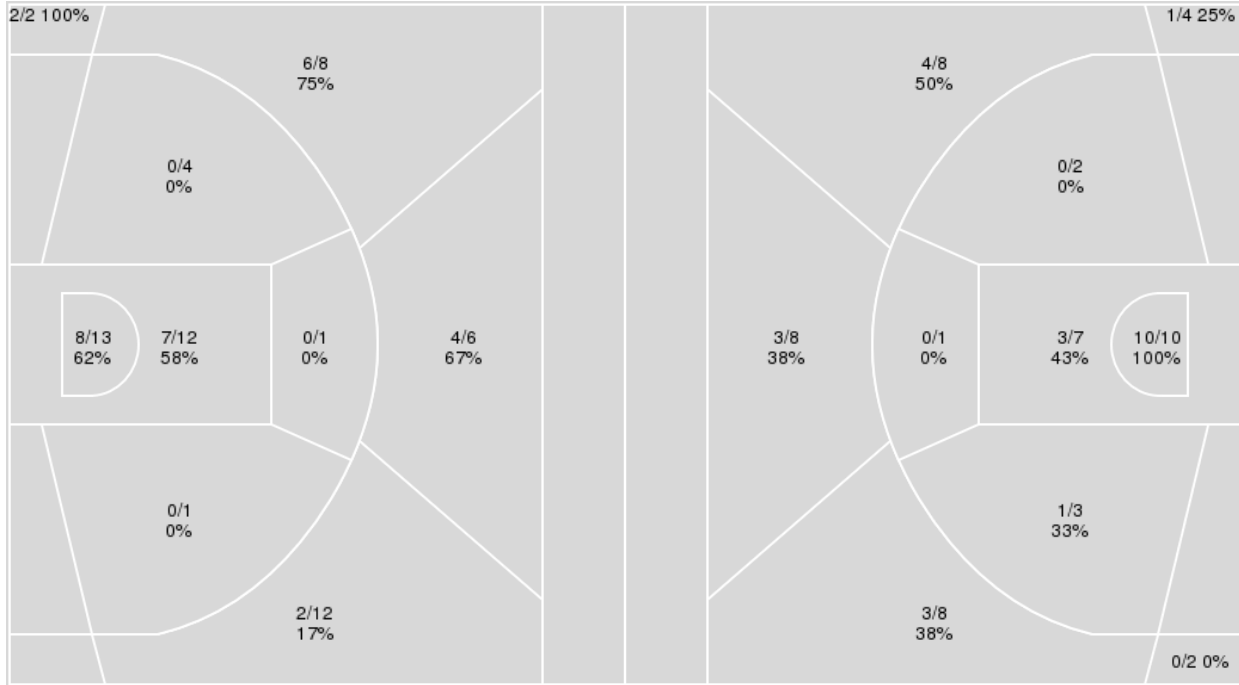

Officials: Bill Covington Jr, Trey Styons, Mike Palau

Players => All; FG Types => All ; Results => All ;

Players => All; FG Types => All ; Results => All ;

Notre Dame

Georgia Tech

Notre Dame	M/A	%
Field Goals	29/59	49
2 Points	15/31	48
3 Points	14/28	50
Free Throws	17/19	89

Georgia Tech	M/A	%
Field Goals	25/53	47
2 Points	14/23	61
3 Points	11/30	37
Free Throws	13/14	93