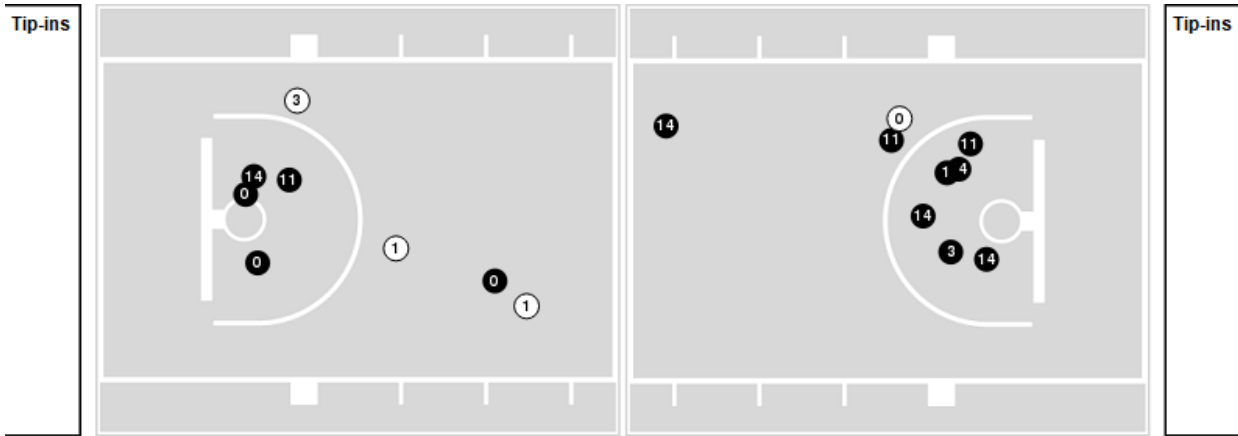

**Officials:** Bill Covington Jr, Trey Styons, Mike Palau

Players => All ; FG Types => All ; Results => All ;

**Georgia Tech**

**All Field Goals**

**Shots in the Paint**

**N** Made    **O** Missed    **N** - Player Number