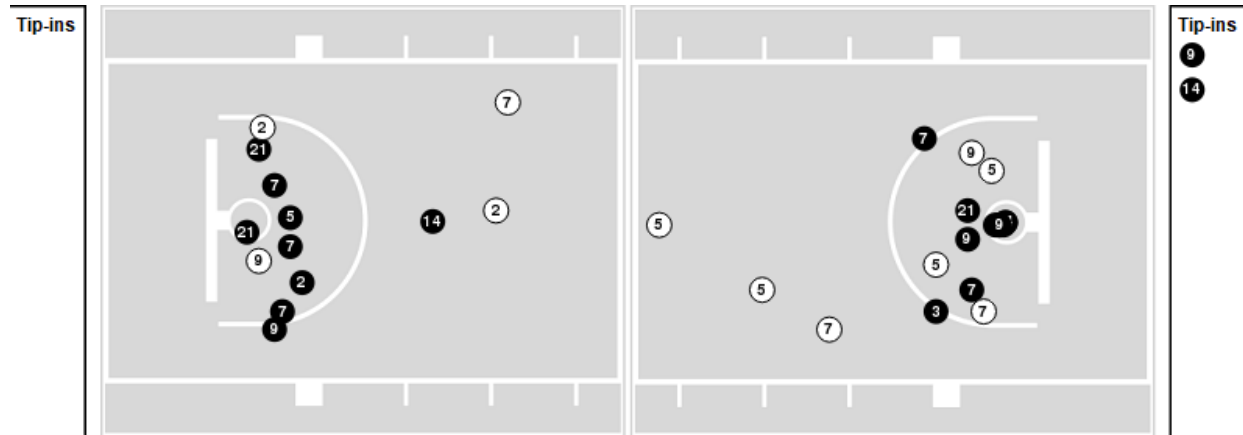

Officials: Ted Valentine, Tony Henderson, Jemel Spearman

Players => AllFG Types=>AllResults=>All

Duke

All Field Goals

Blow Up Chart

● Made ○ Missed N - Player Number

Duke	M/A	%
Field Goals	27/62	44
2 Points	20/32	62
3 Points	7/30	23
Free Throws	17/19	89