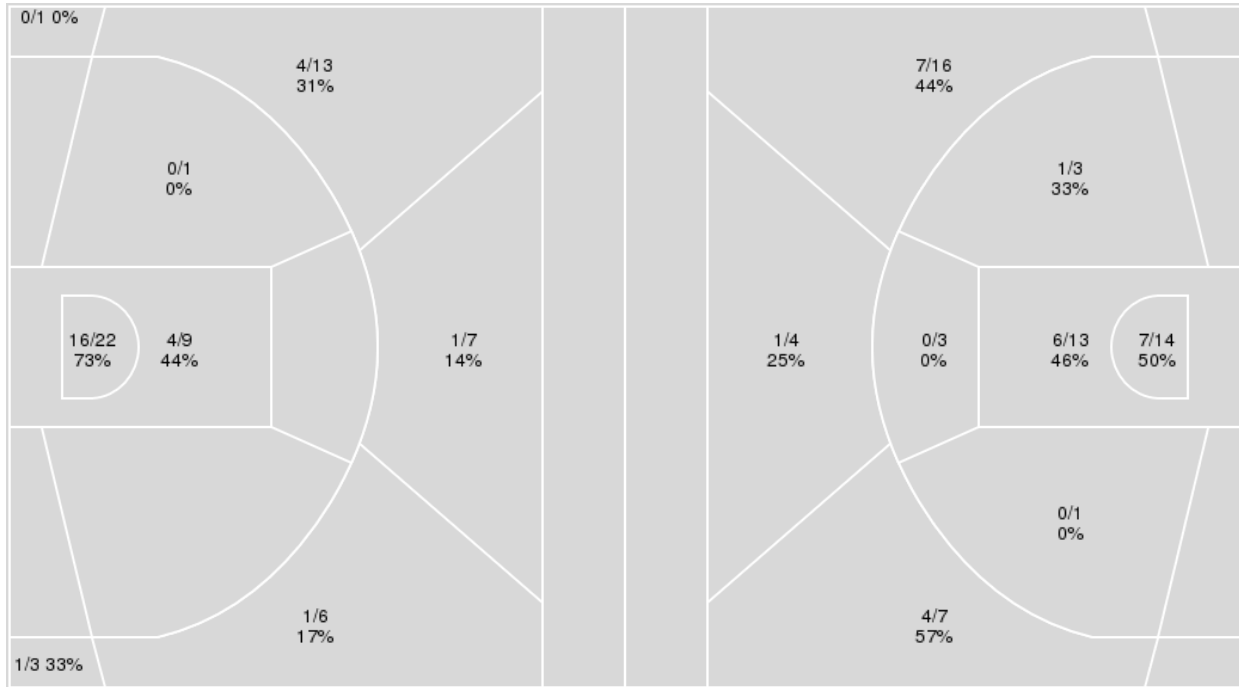

Officials: Ted Valentine, Tony Henderson, Jemel Spearman

{ Players => All; } FG Types => All; Results => All;

{ Players => 0, 1, 2, 3, 9, 10, 11, 12, 14, 30, 31, 32, 33, 35, 45; } FG
Types => All; Results => All;

Duke

Georgia Tech

Duke	M/A	%
Field Goals	27/62	44
2 Points	20/32	62
3 Points	7/30	23
Free Throws	17/19	89

Georgia Tech	M/A	%
Field Goals	26/61	43
2 Points	14/34	41
3 Points	12/27	44
Free Throws	6/8	75