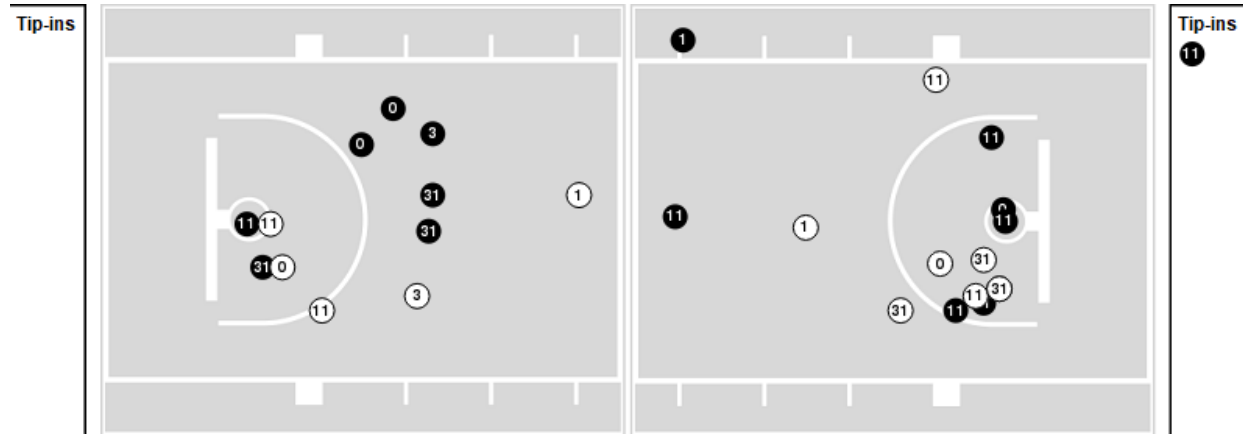

Officials: Ted Valentine, Tony Henderson, Jemel Spearman

Players => 0, 1, 2, 3, 9, 10, 11, 12, 14, 30, 31, 32, 33, 35, 45FG Types=>AllResults=>All

Georgia Tech

All Field Goals

Blow Up Chart

N Made **O** Missed **N** - Player Number