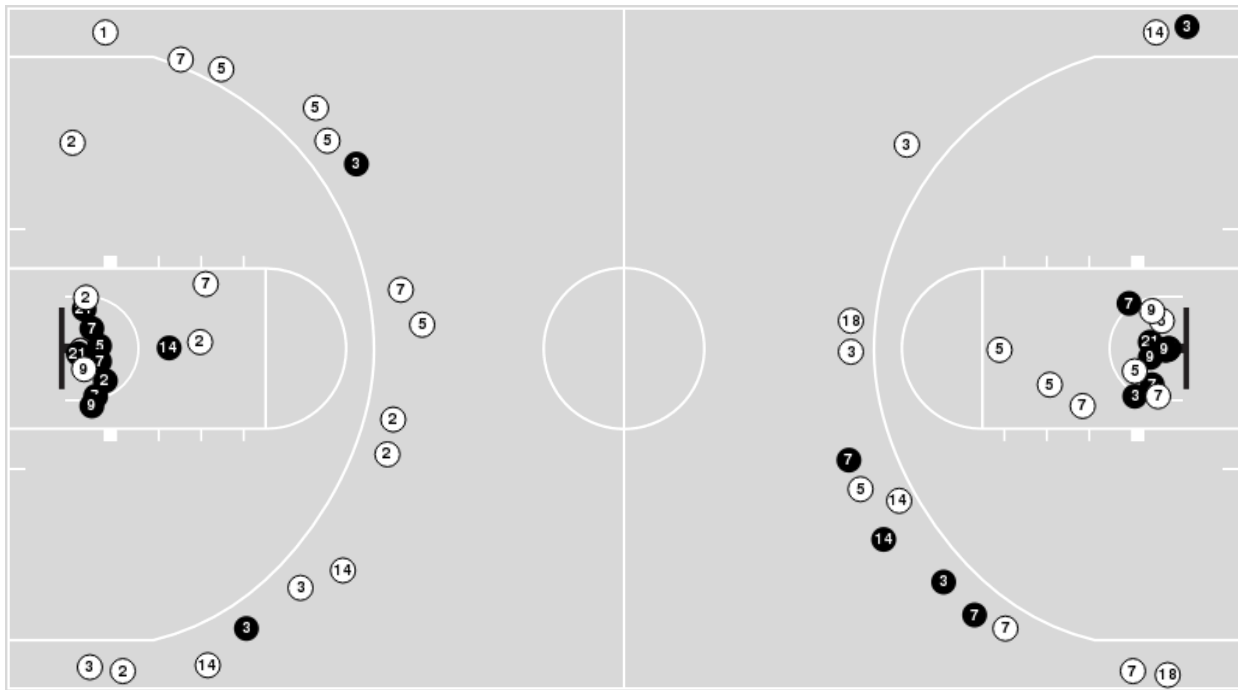

Officials: Ted Valentine, Tony Henderson, Jemel Spearman

Players => AllFG Types=>AllResults=>All

Duke

All Field Goals