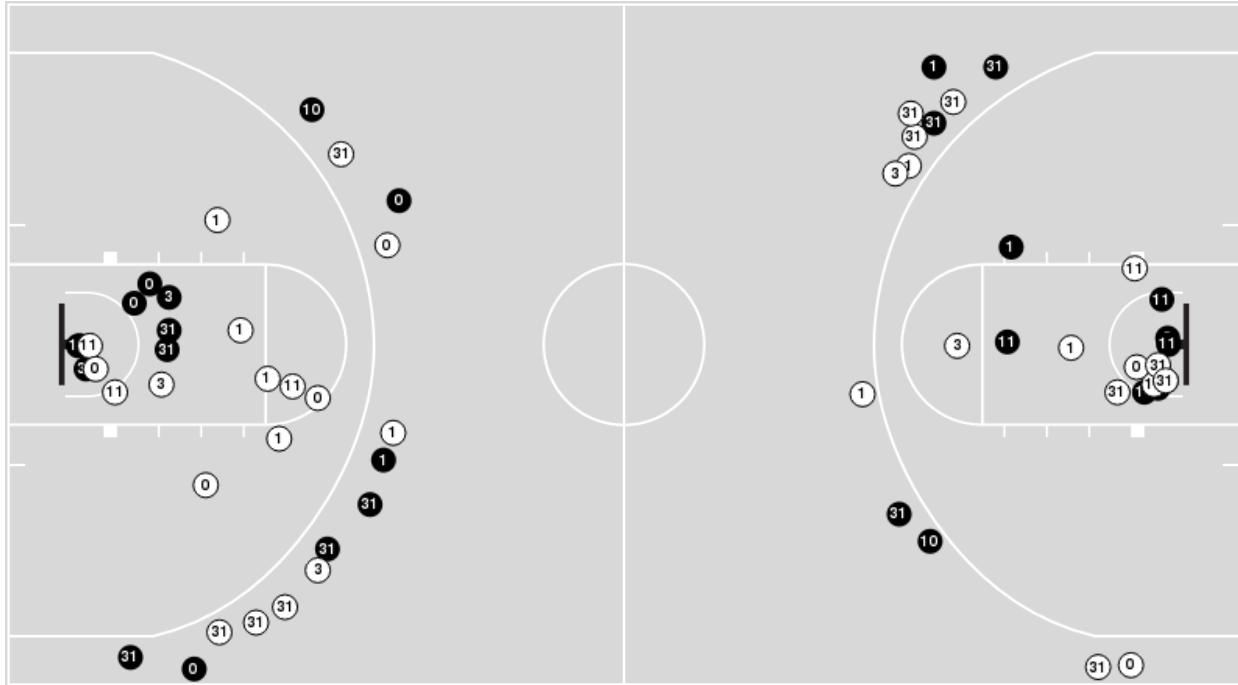

Officials: Ted Valentine, Tony Henderson, Jemel Spearman

Players => 0, 1, 2, 3, 9, 10, 11, 12, 14, 30, 31, 32, 33, 35, 45FG Types=>AllResults=>All

Georgia Tech

All Field Goals