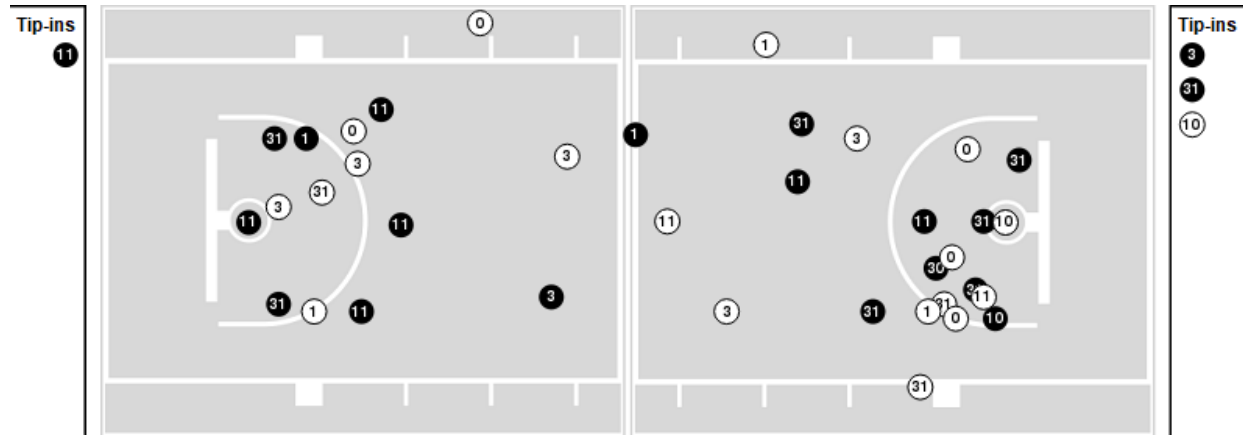

Blow Up Chart

(N) Made   **(O)** Missed   N - Player Number

Georgia Tech	M/A	%
Field Goals	23/51	45
2 Points	21/42	50
3 Points	2/9	22
Free Throws	18/23	78

Georgia Tech	M/A	%
Points in the Paint	40 (20 / 36)	56
Fast Break Points	4 (4/7)	57
Second Chance Points	13 (7/11)	64
Effective FG%	47