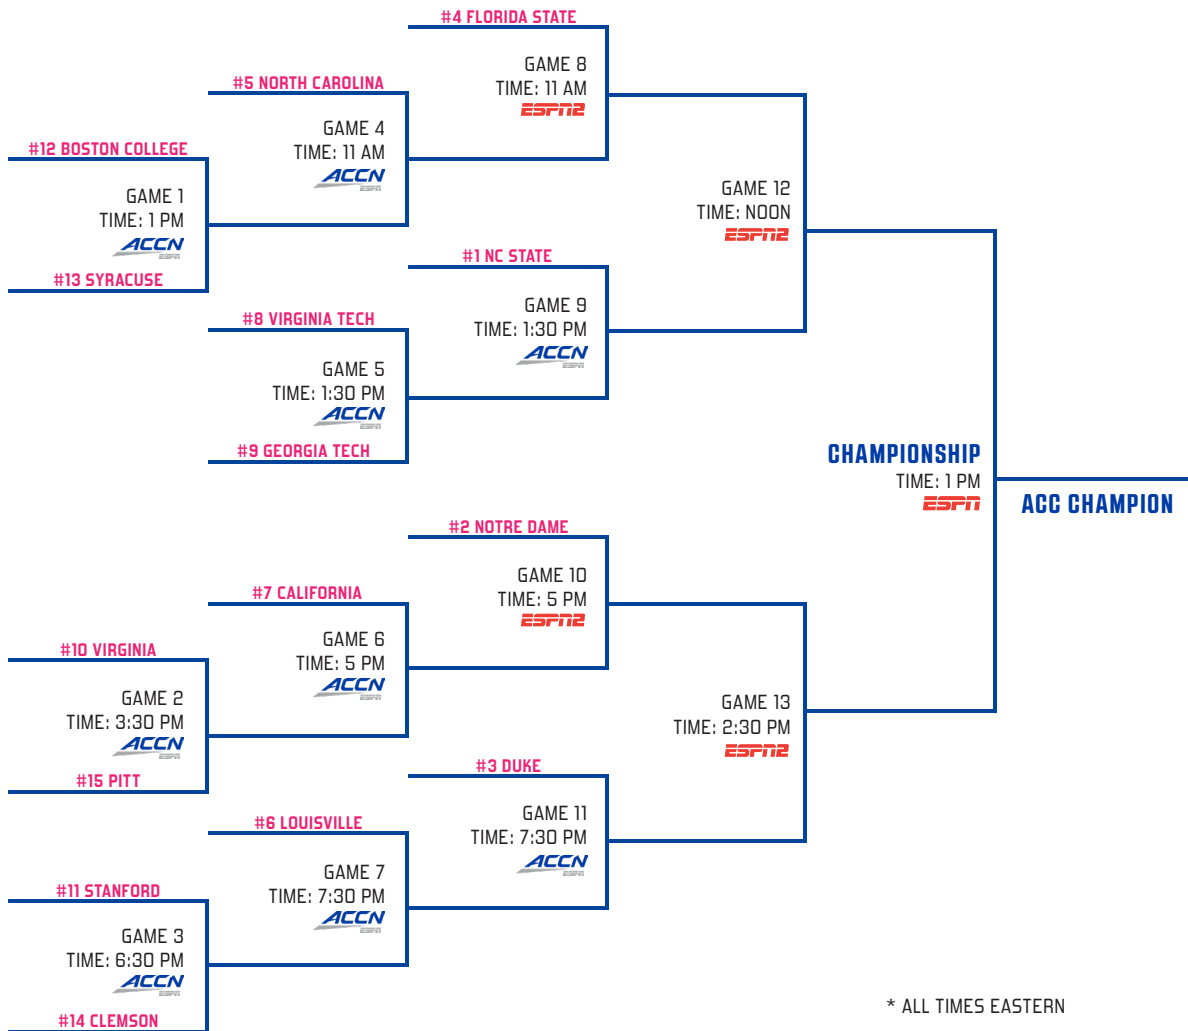

# 2025 ALLY ACC WOMEN'S BASKETBALL TOURNAMENT

**FIRST ROUND**  
WEDNESDAY • MARCH 5

**SECOND ROUND**  
THURSDAY • MARCH 6

**QUARTERFINALS**  
FRIDAY • MARCH 7

**SEMIFINALS**  
SATURDAY • MARCH 8

**CHAMPIONSHIP**  
SUNDAY • MARCH 9