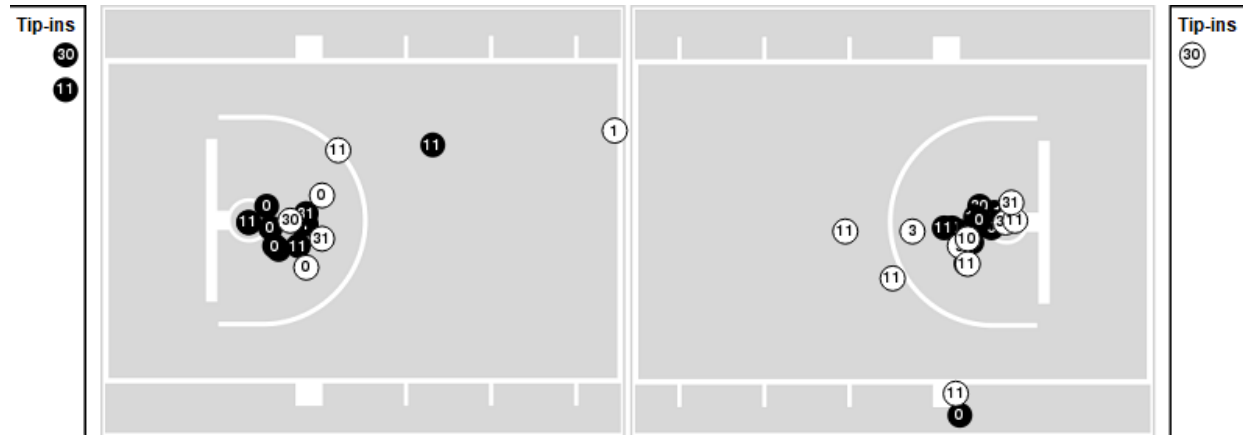

Blow Up Chart

● Made   ○ Missed   N - Player Number

Georgia Tech	M/A	%
Field Goals	36/66	55
2 Points	26/43	60
3 Points	10/23	43
Free Throws	7/8	88

Georgia Tech	M/A	%
Points in the Paint	48 (24 / 39)	62
Fast Break Points	9 (4/4)	100
Second Chance Points	22 (10/14)	71
Effective FG%	62