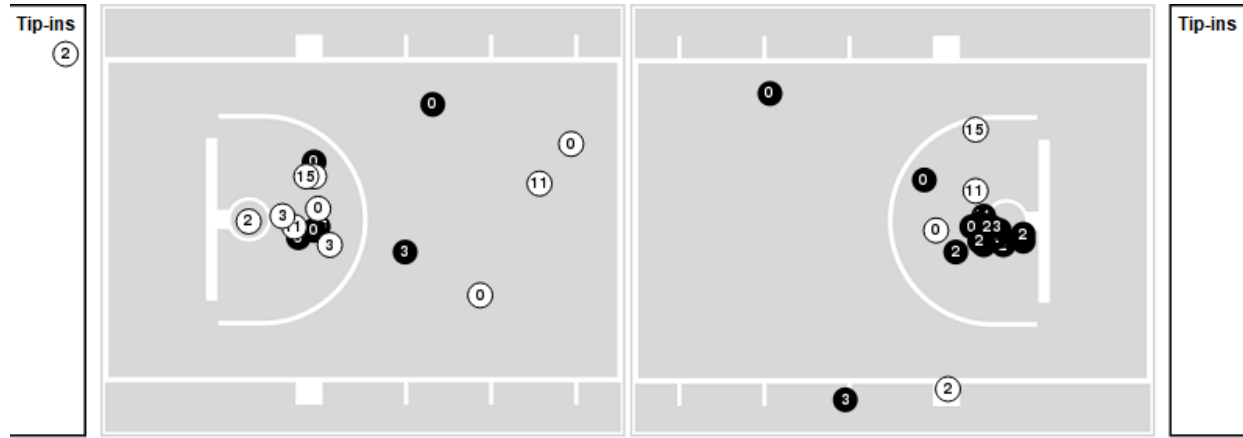

Blow Up Chart

● Made   ○ Missed   N - Player Number

Miami (FL)	M/A	%
Field Goals	31/70	44
2 Points	26/48	54
3 Points	5/22	23
Free Throws	7/12	58

Miami (FL)	M/A	%
Points in the Paint	42 (21 / 35)	60
Fast Break Points	14 (8/11)	73
Second Chance Points	10 (5/13)	38
Effective FG%	48