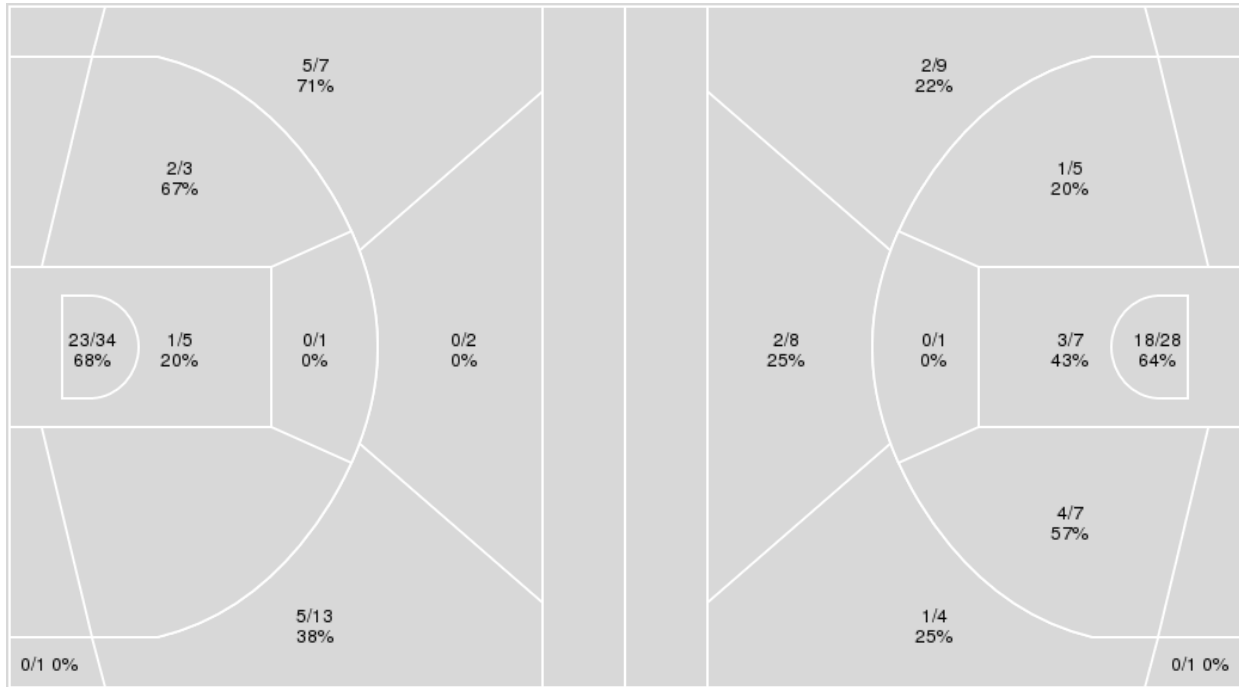

Officials: Ron Groover, Pat Driscoll, Brian O'Connell

{ Players => 0, 1, 2, 3, 9, 10, 11, 12, 14, 30, 31, 32, 33, 35, 45; } FG
Types => All; Results => All;

{ Players => 0, 1, 2, 3, 4, 5, 8, 10, 11, 15, 23, 24, 35, 99; } FG Types =>
All; Results => All;

Georgia Tech

Miami (FL)

Georgia Tech	M/A	%
Field Goals	36/66	55
2 Points	26/43	60
3 Points	10/23	43
Free Throws	7/8	88

Miami (FL)	M/A	%
Field Goals	31/70	44
2 Points	26/48	54
3 Points	5/22	23
Free Throws	7/12	58