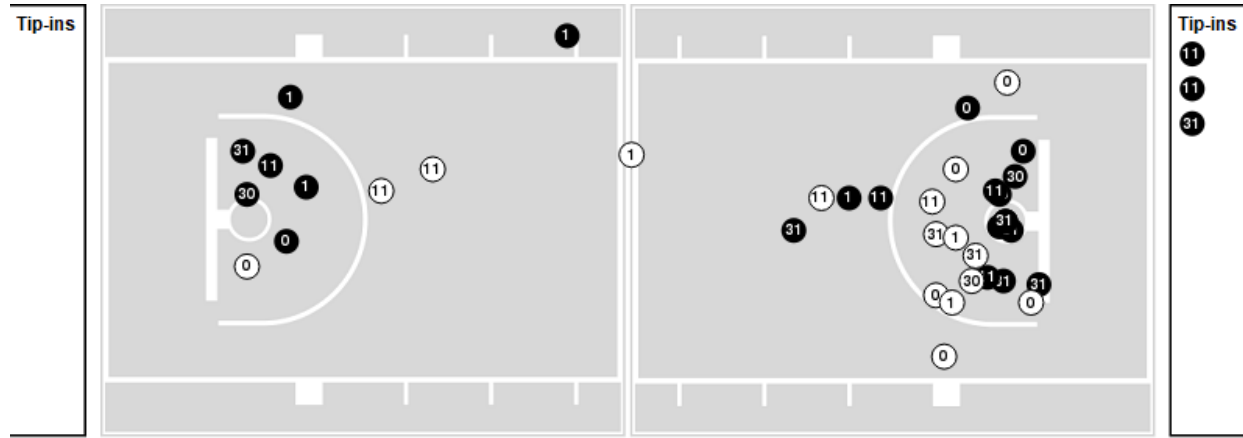

Officials: Matt Potter, Kipp Kissinger, Keith Kimble

Players => 0, 1, 2, 3, 9, 10, 11, 12, 14, 30, 31, 32, 33, 35, 45FG Types=>AllResults=>All

Georgia Tech

All Field Goals

Blow Up Chart

N Made **O** Missed N - Player Number