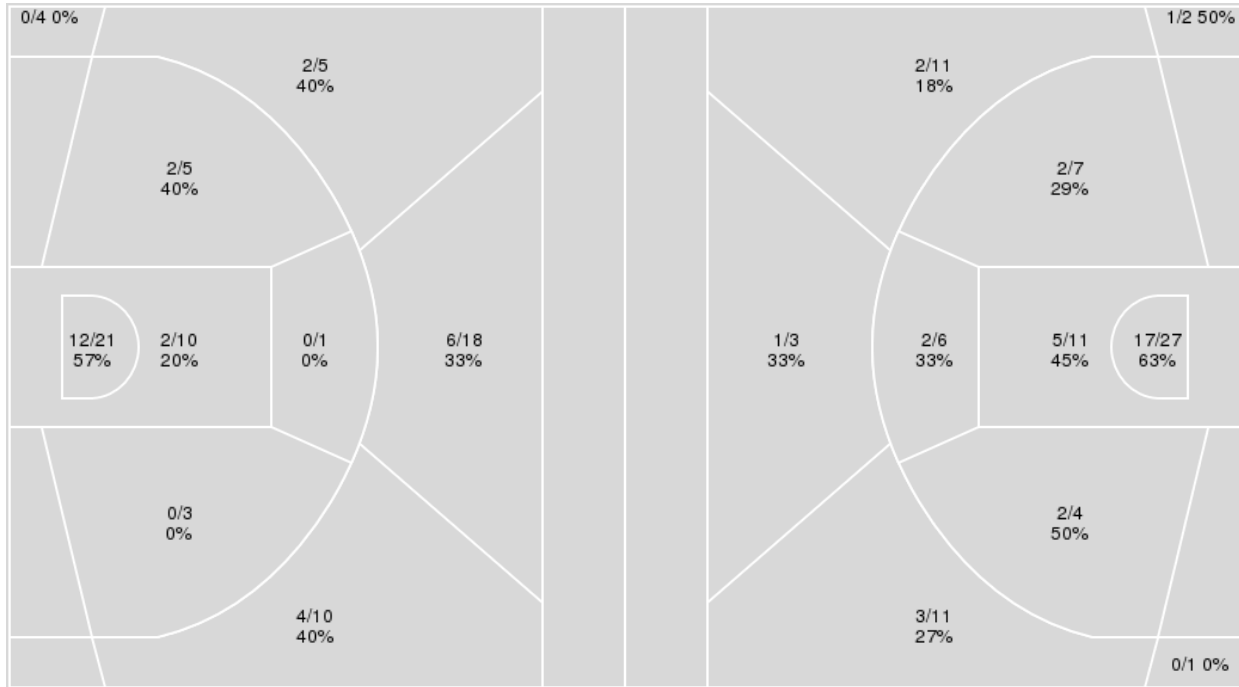

Georgia Tech at Clemson

02/04/25 Littlejohn Coliseum, Clemson
2024-25 Clemson Men's Basketball

Officials: Matt Potter, Kipp Kissinger, Keith Kimble

{ Players => 0, 1, 2, 3, 4, 5, 6, 7, 8, 10, 11, 13, 14, 20, 21, 32, 35; } FG
Types => All; Results => All;

{ Players => 0, 1, 2, 3, 9, 10, 11, 12, 14, 30, 31, 32, 33, 35, 45; } FG
Types => All; Results => All;

Clemson

Georgia Tech

Clemson	M/A	%
Field Goals	28/77	36
2 Points	16/40	40
3 Points	12/37	32
Free Throws	18/21	86

Georgia Tech	M/A	%
Field Goals	35/83	42
2 Points	28/55	51
3 Points	7/28	25
Free Throws	12/25	48