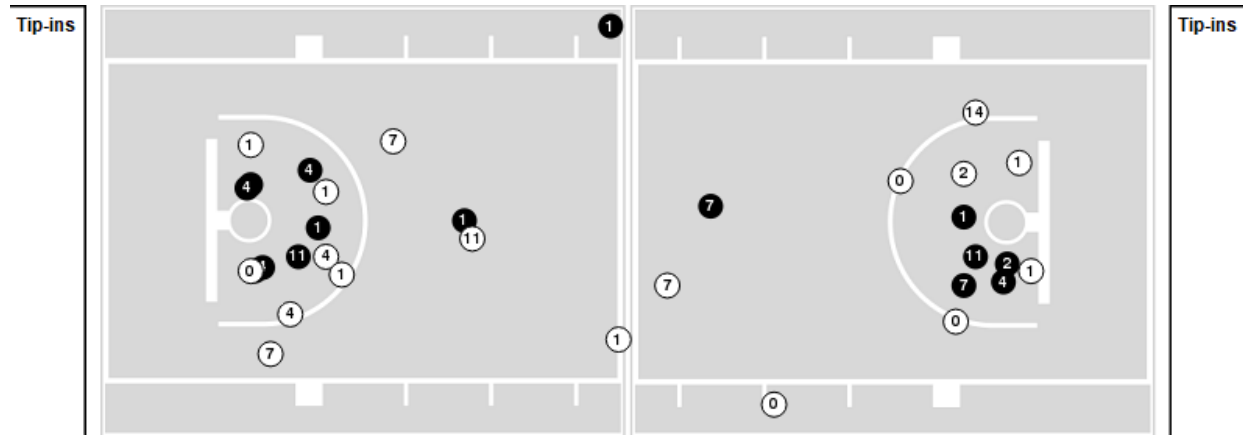

Blow Up Chart

● Made ○ Missed N - Player Number

Clemson	M/A	%
Field Goals	28/77	36
2 Points	16/40	40
3 Points	12/37	32
Free Throws	18/21	86

Clemson	M/A	%
Points in the Paint	28 (14 / 31)	45
Fast Break Points	8 (4/5)	80
Second Chance Points	13 (8/18)	44
Effective FG%	44