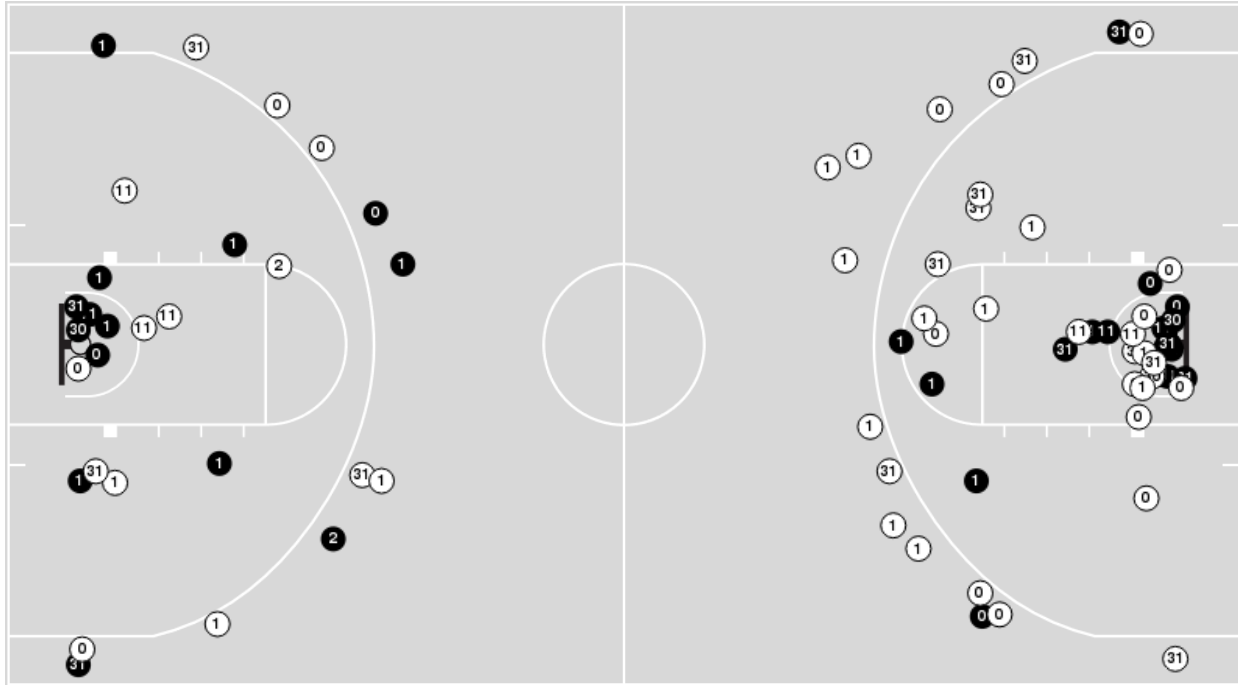

Officials: Matt Potter, Kipp Kissinger, Keith Kimble

Players => 0, 1, 2, 3, 9, 10, 11, 12, 14, 30, 31, 32, 33, 35, 45FG Types=>AllResults=>All

Georgia Tech

All Field Goals