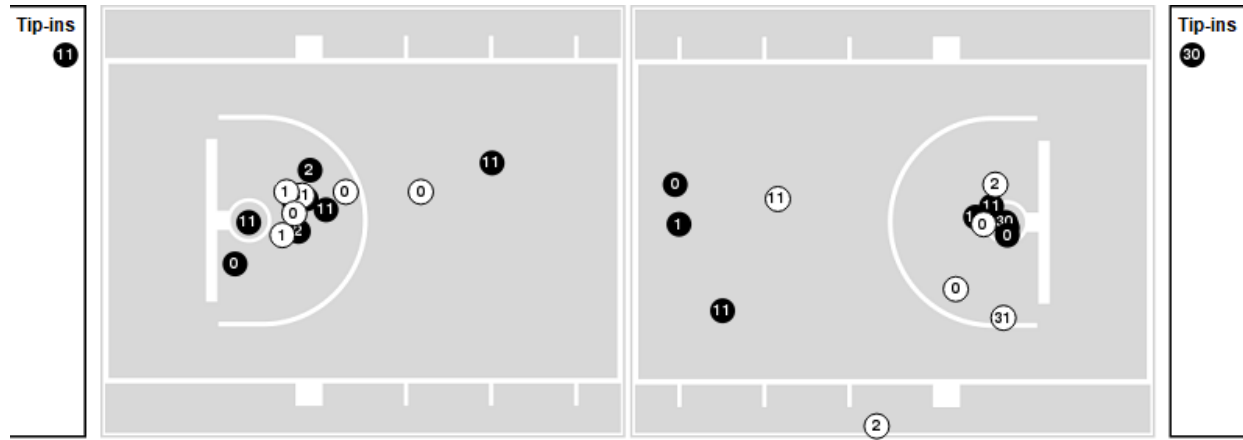

Officials: Tony Henderson, Greg Evans, Isaac Barnett

Players => 0, 1, 2, 3, 9, 10, 11, 12, 14, 30, 31, 32, 33, 35, 45FG Types=>AllResults=>All

Georgia Tech

All Field Goals

Blow Up Chart

● Made ○ Missed N - Player Number