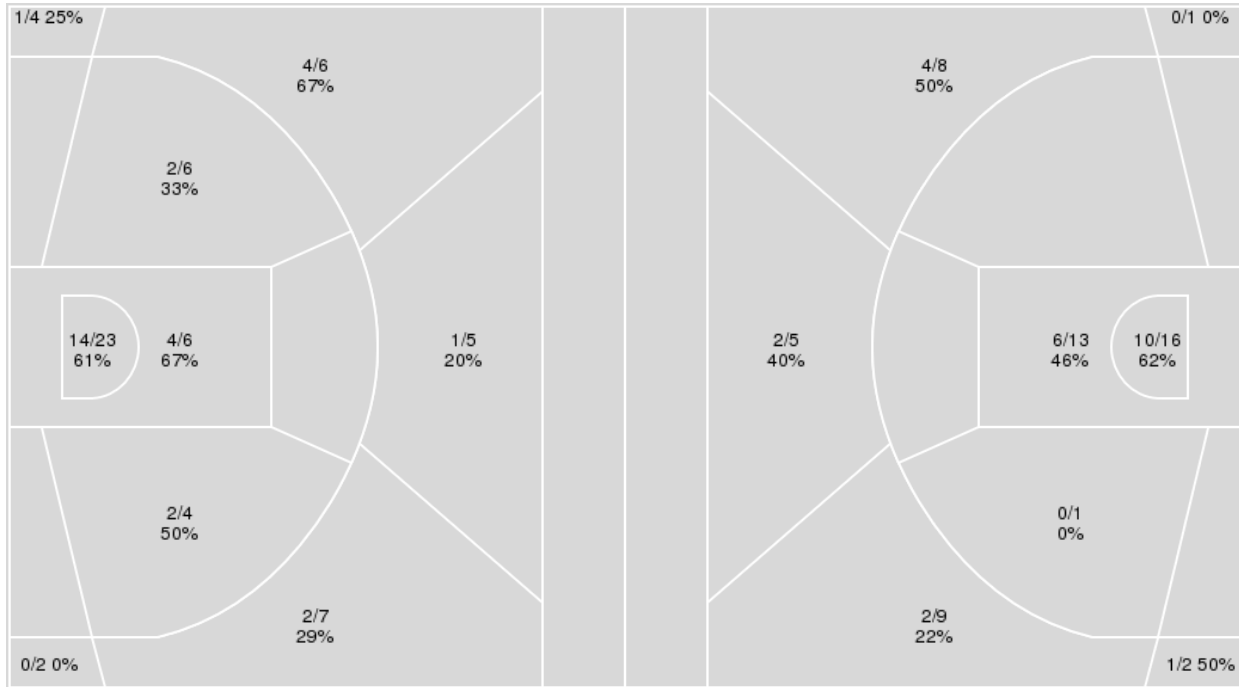

Officials: Tony Henderson, Greg Evans, Isaac Barnett

{ Players => 0, 1, 2, 3, 9, 10, 11, 12, 14, 30, 31, 32, 33, 35, 45; } FG
Types => All; Results => All;

{ Players => 0, 1, 3, 4, 5, 6, 7, 9, 11, 12, 13, 15, 24, 25, 33, 55, 93; } FG
Types => All; Results => All;

Georgia Tech

Louisville

Georgia Tech	M/A	%
Field Goals	30/63	48
2 Points	22/39	56
3 Points	8/24	33
Free Throws	9/17	53

Louisville	M/A	%
Field Goals	25/55	45
2 Points	16/30	53
3 Points	9/25	36
Free Throws	11/19	58