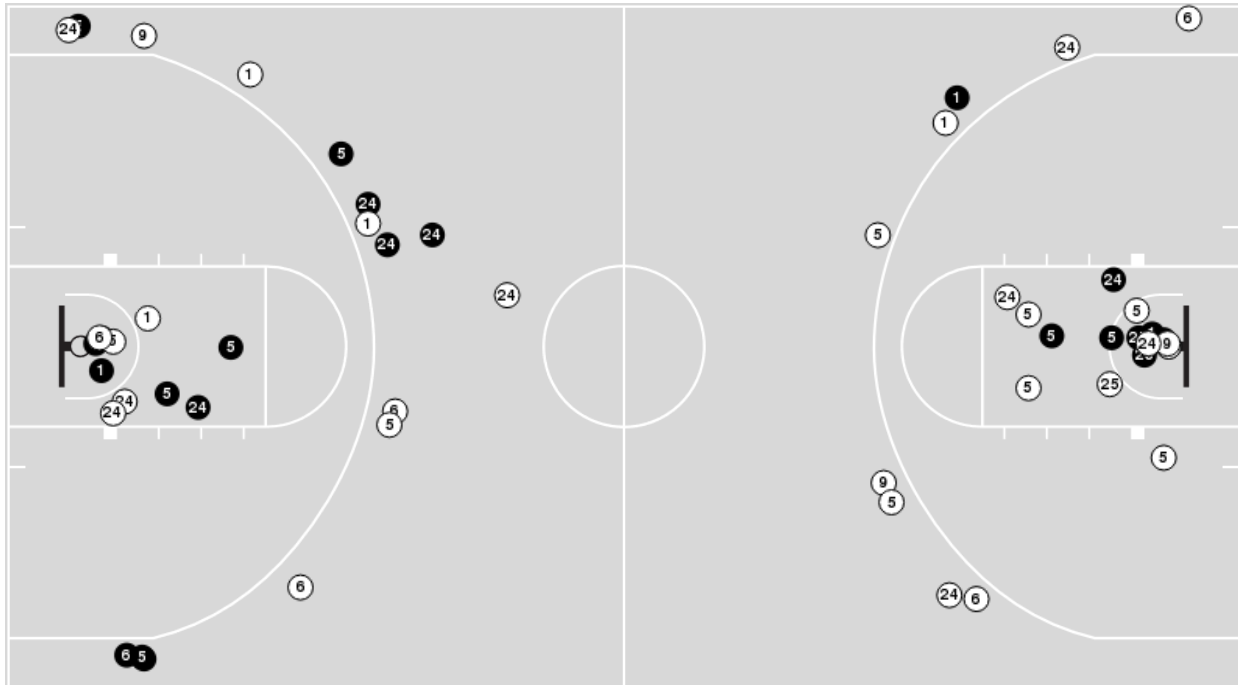

Officials: Tony Henderson, Greg Evans, Isaac Barnett

Players => 0, 1, 3, 4, 5, 6, 7, 9, 11, 12, 13, 15, 24, 25, 33, 55, 93FG Types=>AllResults=>All

Louisville

All Field Goals