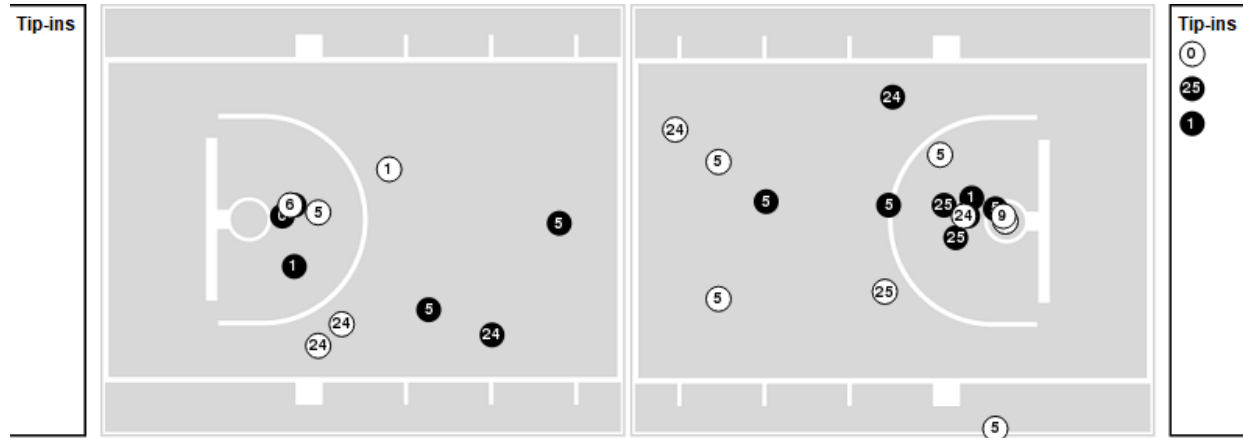

Officials: Tony Henderson, Greg Evans, Isaac Barnett

Players => 0, 1, 3, 4, 5, 6, 7, 9, 11, 12, 13, 15, 24, 25, 33, 55, 93FG Types=>AllResults=>All

Louisville

All Field Goals

Blow Up Chart

● Made ○ Missed N - Player Number