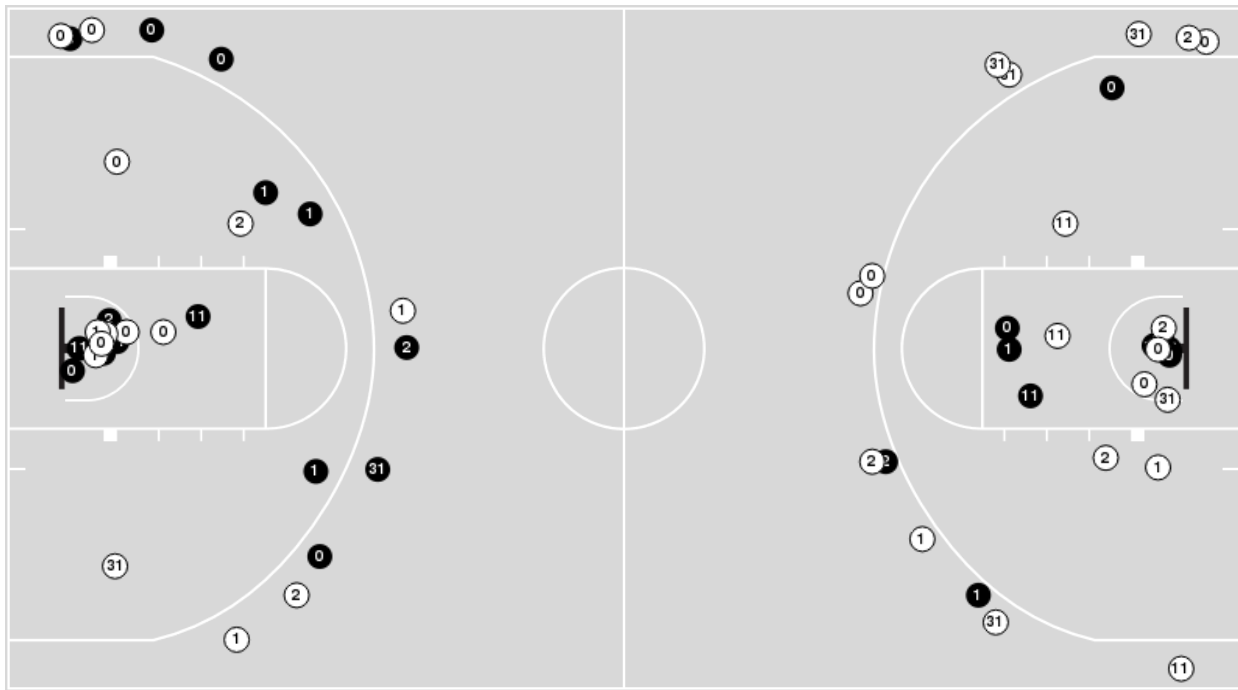

Officials: Tony Henderson, Greg Evans, Isaac Barnett

Players => 0, 1, 2, 3, 9, 10, 11, 12, 14, 30, 31, 32, 33, 35, 45FG Types=>AllResults=>All

Georgia Tech

All Field Goals