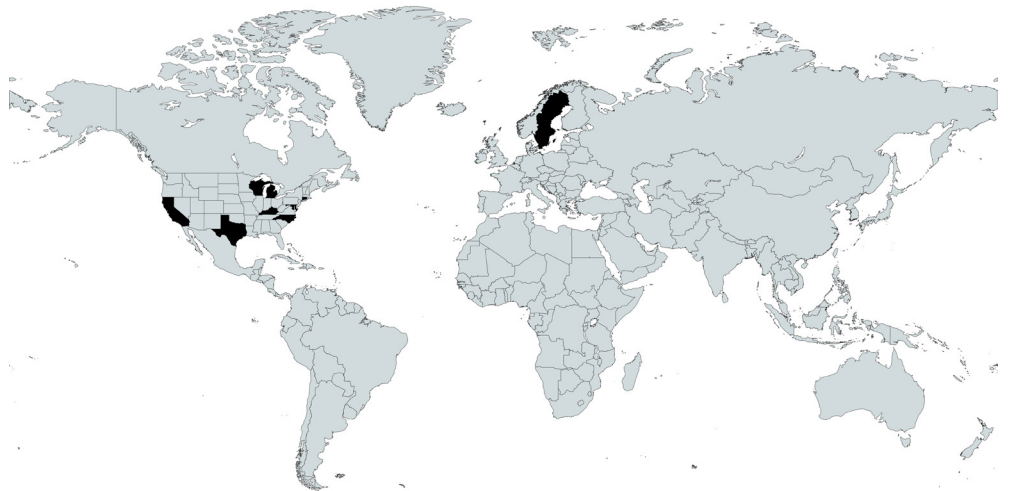

HOKIE HOMETOWNS: WHERE THE STUDENT-ATHLETES ARE FROM

NOTES ON THE HOKIES

PROFICIENT AT THE LONG BALL

- VT owns a 296-game streak of making a 3-point FG. The streak began on December 30, 2015 vs. Furman. It is the longest in program history since 3FG began in 1987.
- Tech's second-best streak was 87 straight contests (January 14, 1989 - January 25, 1992).
- When Tech played at Duke on Dec. 8, they made just one 3-pointer, the fewest in the program since a game vs. Pitt on Feb. 14, 2016 that the Hokies lost 59-48.