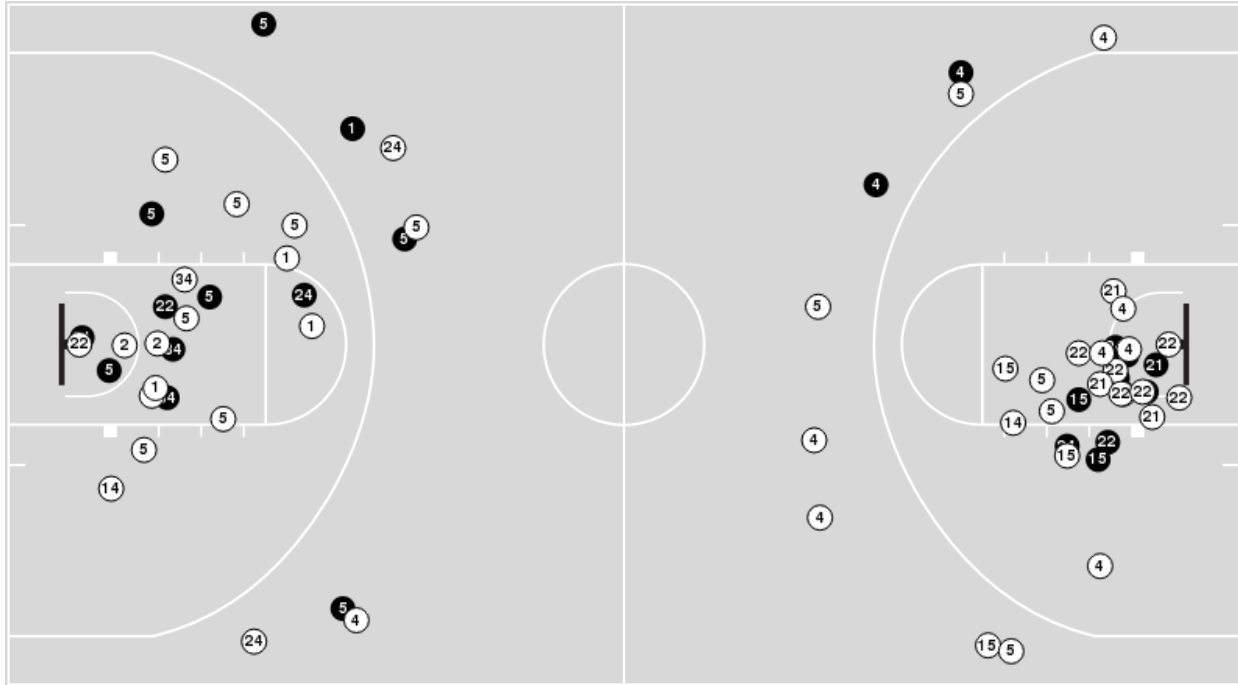

Players => AllFG Types=>AllResults=>All
Syracuse

All Field Goals