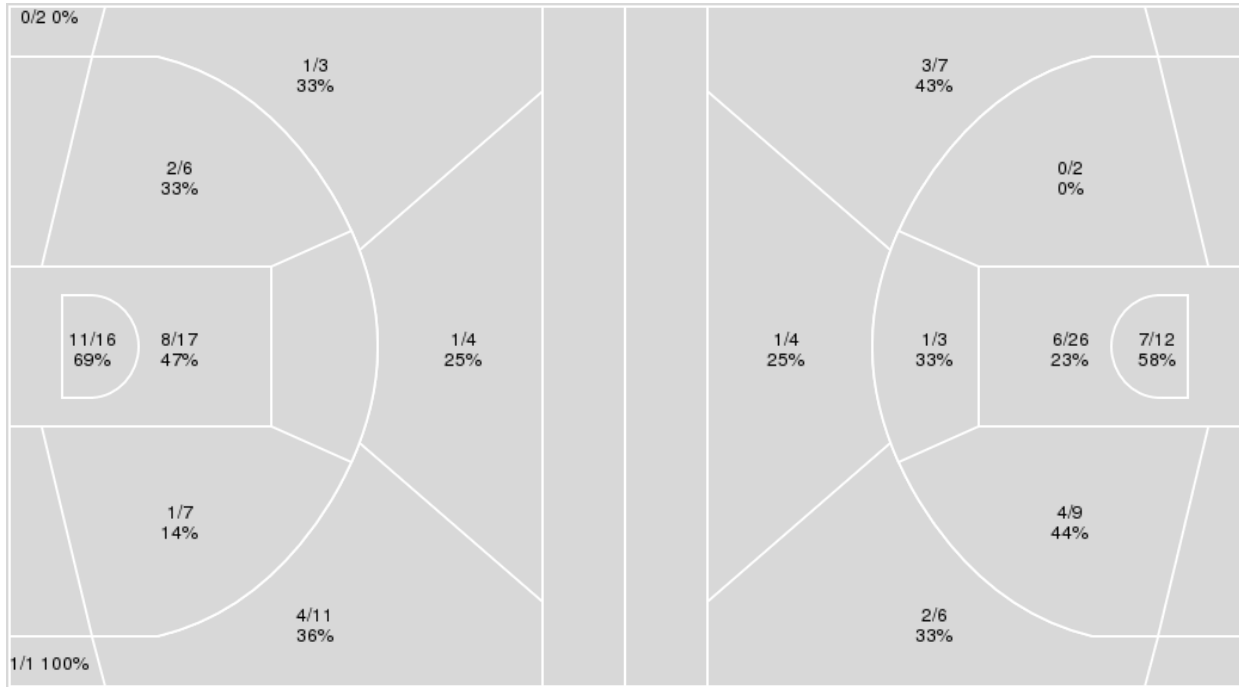

Officials: Maj Forsberg, Talisa Green, Mark Berger

{ Players => All; } FG Types => All; Results => All;

{ Players => All; } FG Types => All; Results => All;

Georgia Tech

Syracuse

Georgia Tech	M/A	%
Field Goals	29/67	43
2 Points	22/46	48
3 Points	7/21	33
Free Throws	20/23	87

Syracuse	M/A	%
Field Goals	24/69	35
2 Points	18/52	35
3 Points	6/17	35
Free Throws	14/16	88