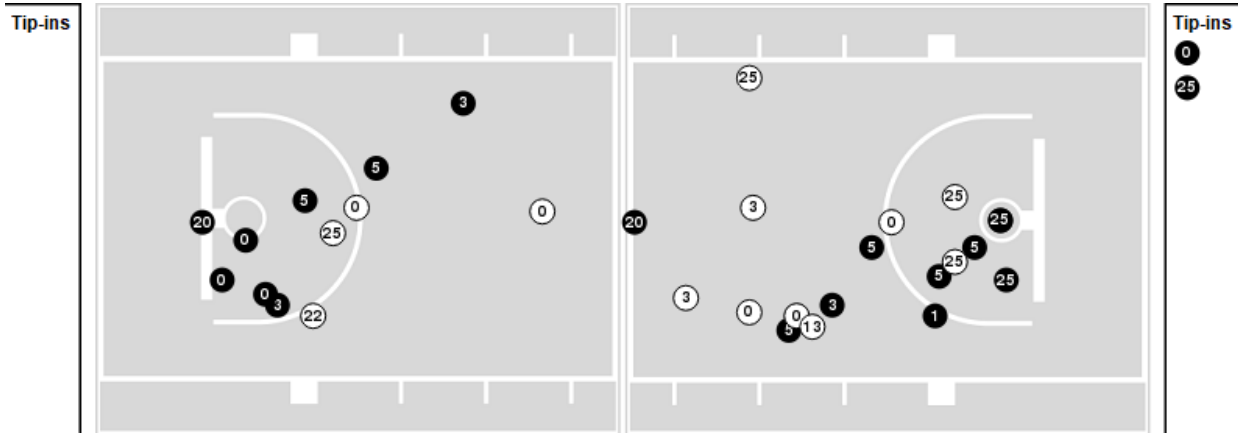

Blow Up Chart

N Made   **O** Missed   N - Player Number

Georgia Tech	M/A	%
Field Goals	29/67	43
2 Points	22/46	48
3 Points	7/21	33
Free Throws	20/23	87

Georgia Tech	M/A	%
Points in the Paint	38 (19 / 33)	58
Fast Break Points	25 (14/14)	100
Second Chance Points	9 (6/18)	33
Effective FG%	49