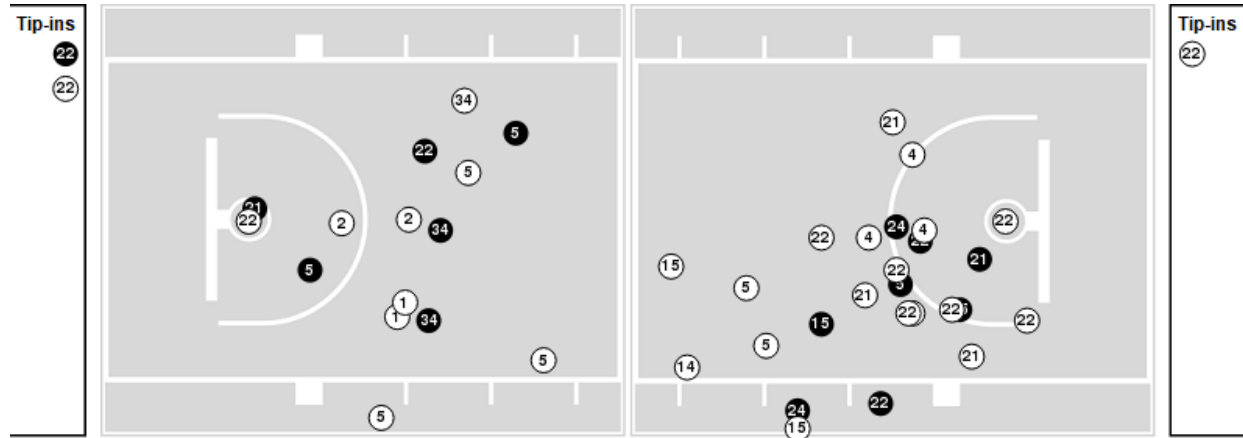

Blow Up Chart

● Made   ○ Missed   N - Player Number

Syracuse	M/A	%
Field Goals	24/69	35
2 Points	18/52	35
3 Points	6/17	35
Free Throws	14/16	88

Syracuse	M/A	%
Points in the Paint	26 (13 / 38)	34
Fast Break Points	14 (7/7)	100
Second Chance Points	6 (4/16)	25
Effective FG%	39