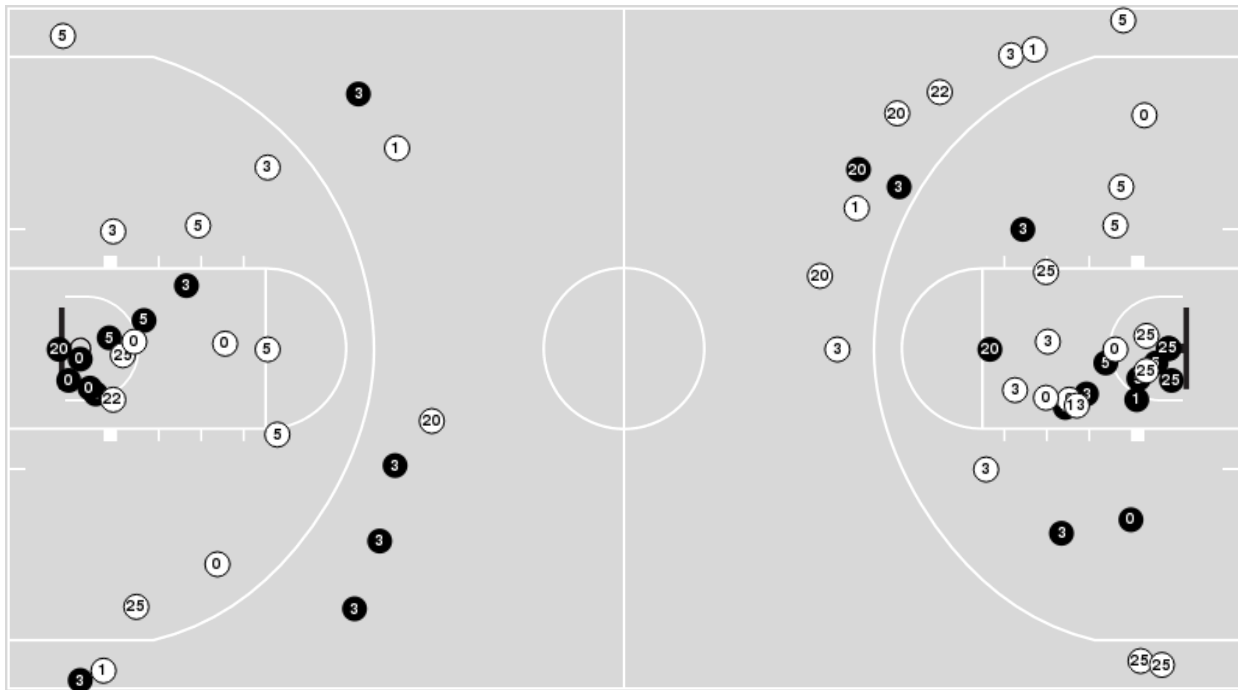

Officials: Maj Forsberg, Talisa Green, Mark Berger

Players => AllFG Types=>AllResults=>All

Georgia Tech

All Field Goals