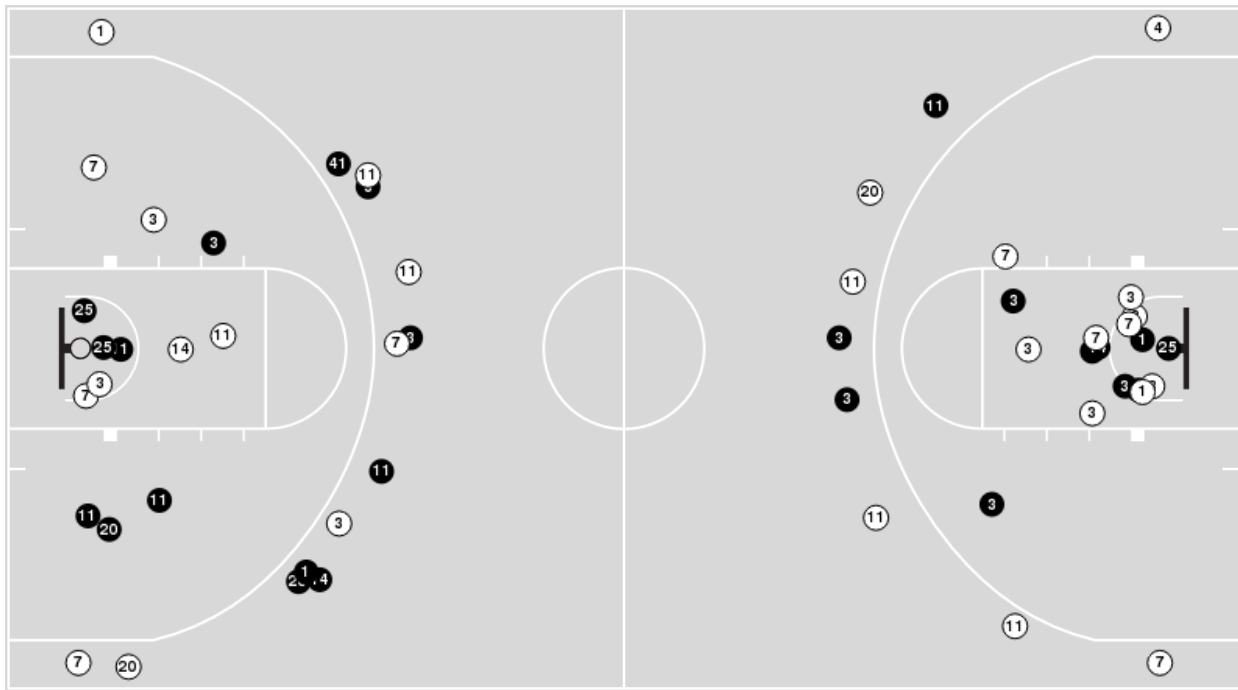

Officials: AJ Desai, Eric Lewis, Doug Shows

Players => AllFG Types=>AllResults=>All

Notre Dame

All Field Goals