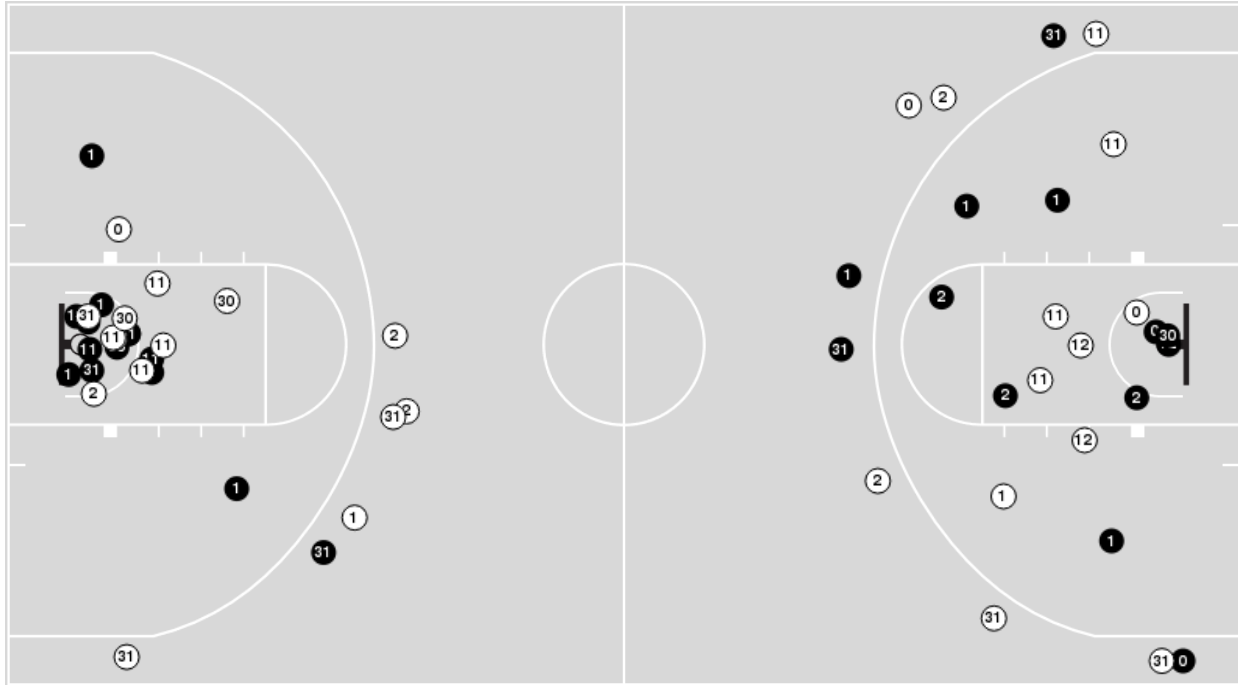

Officials: AJ Desai, Eric Lewis, Doug Shows

Players => 0, 1, 2, 3, 9, 10, 11, 12, 14, 30, 31, 32, 33, 35, 45FG Types=>AllResults=>All

Georgia Tech

All Field Goals