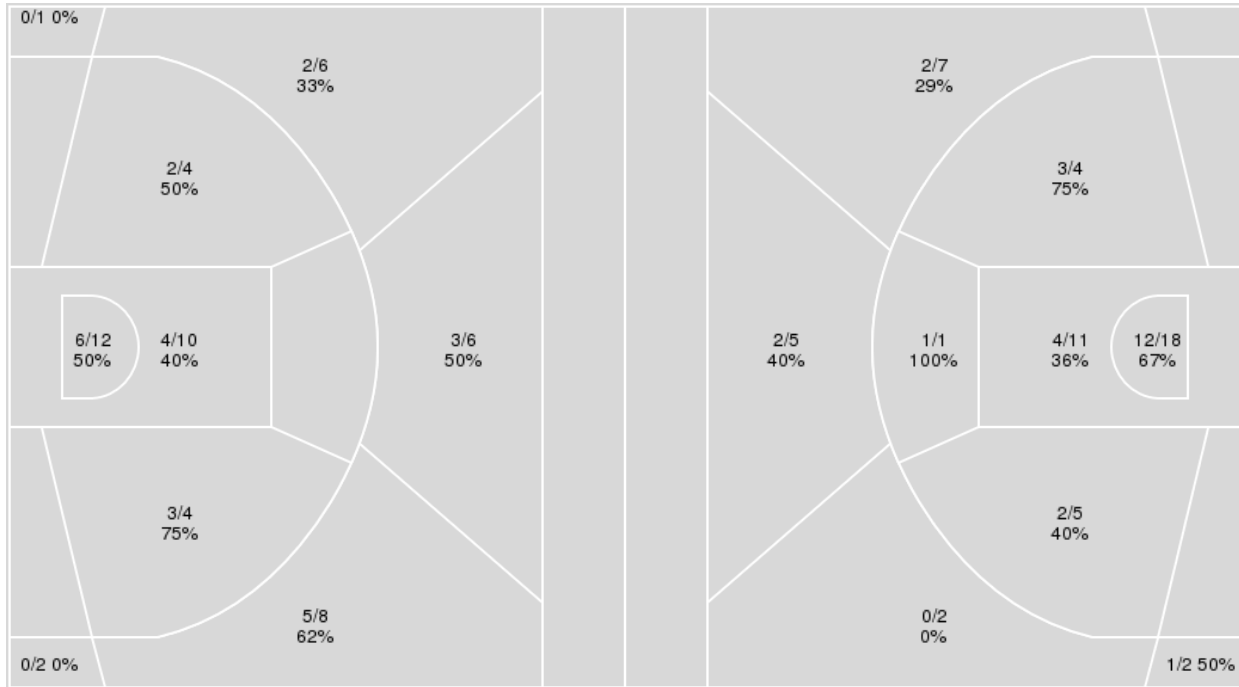

Officials: AJ Desai, Eric Lewis, Doug Shows

{ Players => All; } FG Types => All; Results => All;

{ Players => 0, 1, 2, 3, 9, 10, 11, 12, 14, 30, 31, 32, 33, 35, 45; } FG
Types => All; Results => All;

Notre Dame

Georgia Tech

Notre Dame	M/A	%
Field Goals	25/53	47
2 Points	15/30	50
3 Points	10/23	43
Free Throws	11/16	69

Georgia Tech	M/A	%
Field Goals	27/55	49
2 Points	22/39	56
3 Points	5/16	31
Free Throws	9/11	82