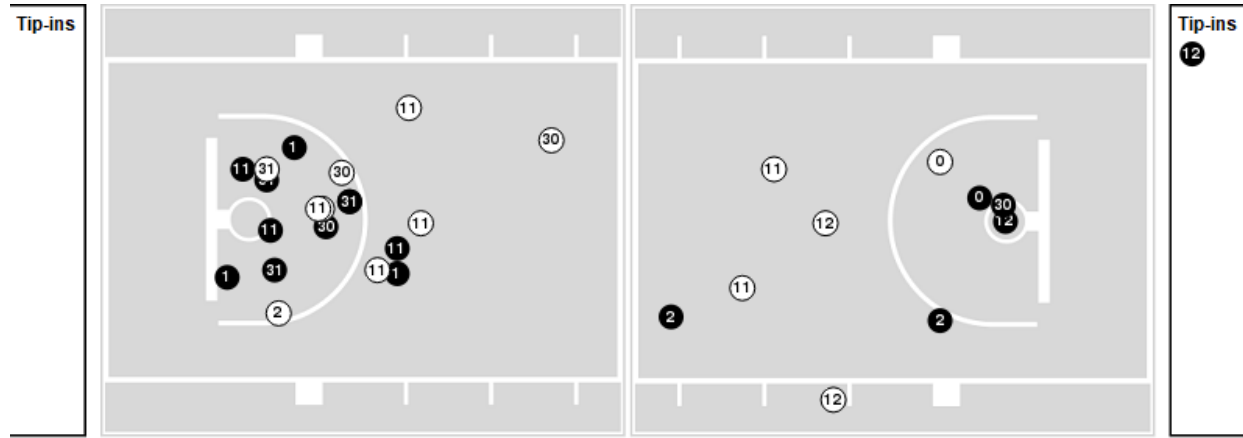

Officials: AJ Desai, Eric Lewis, Doug Shows

Players => 0, 1, 2, 3, 9, 10, 11, 12, 14, 30, 31, 32, 33, 35, 45FG Types=>AllResults=>All

Georgia Tech

All Field Goals

Blow Up Chart

● Made ○ Missed N - Player Number