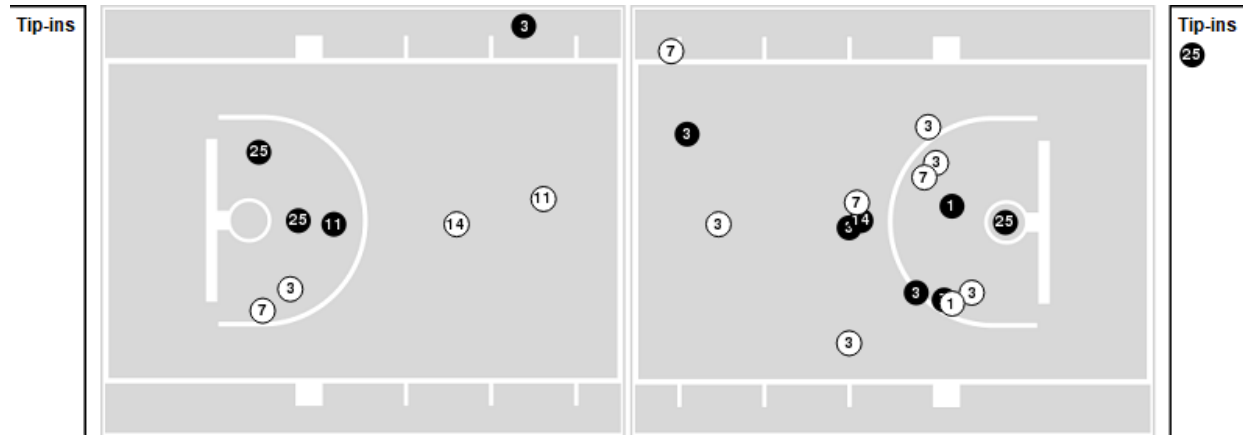

Officials: AJ Desai, Eric Lewis, Doug Shows

Players => AllFG Types=>AllResults=>All

Notre Dame

All Field Goals

Blow Up Chart

● Made ○ Missed N - Player Number

Notre Dame	M/A	%
Field Goals	25/53	47
2 Points	15/30	50
3 Points	10/23	43
Free Throws	11/16	69

Notre Dame	M/A	%
Points in the Paint	20 (10 / 22)	45
Fast Break Points	0 (0/0)	0
Second Chance Points	13 (7/9)	78
Effective FG%	57	

Official Basketball Rotations Summary - Final
Georgia Tech at Notre Dame
 01/28/25 Purcell Pavilion at the Joyce Center, Notre Dame
 2024-25 Men's Basketball