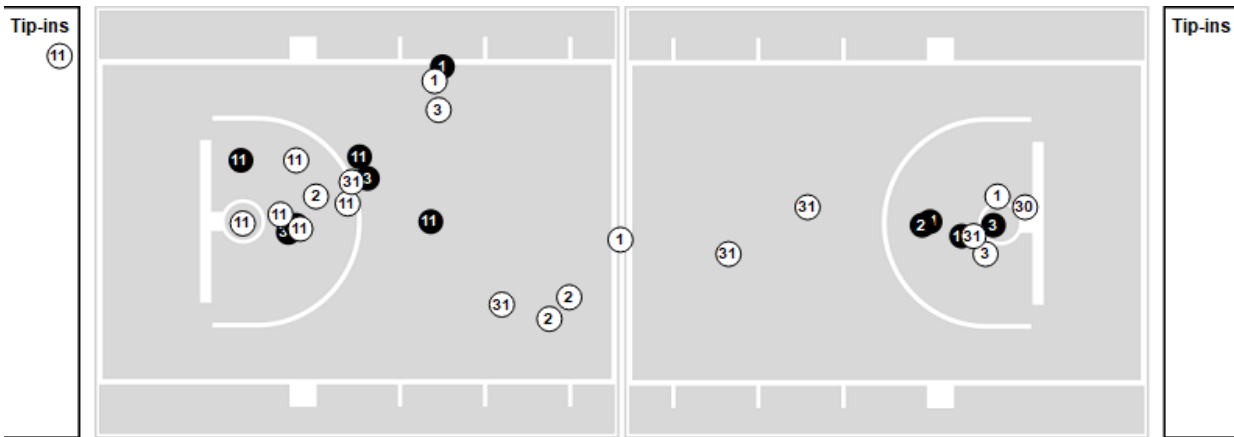

Shots in the Paint

● Made   ○ Missed   N - Player Number

Georgia Tech	M/A	%
Field Goals	19/54	35
2 Points	12/34	35
3 Points	7/20	35
Free Throws	14/19	74

Georgia Tech	M/A	%
Points in the Paint	20 (10/30)	33
Fast Break Points	8 (4/5)	80
Second Chance Points	6 (4/12)	33
Effective FG%	42