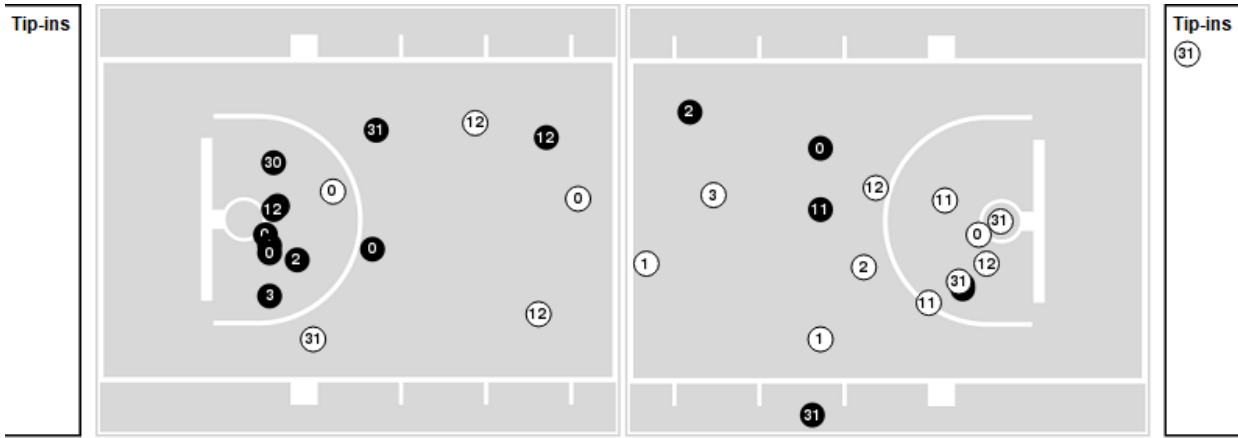

Officials: Lee Cassell, Kipp Kissinger, Isaac Barnett

Players => 0, 1, 2, 3, 9, 10, 11, 12, 14, 30, 31, 32, 33, 35, 45FG Types=>AllResults=>All

Georgia Tech

All Field Goals

Blow Up Chart

● Made ○ Missed N - Player Number