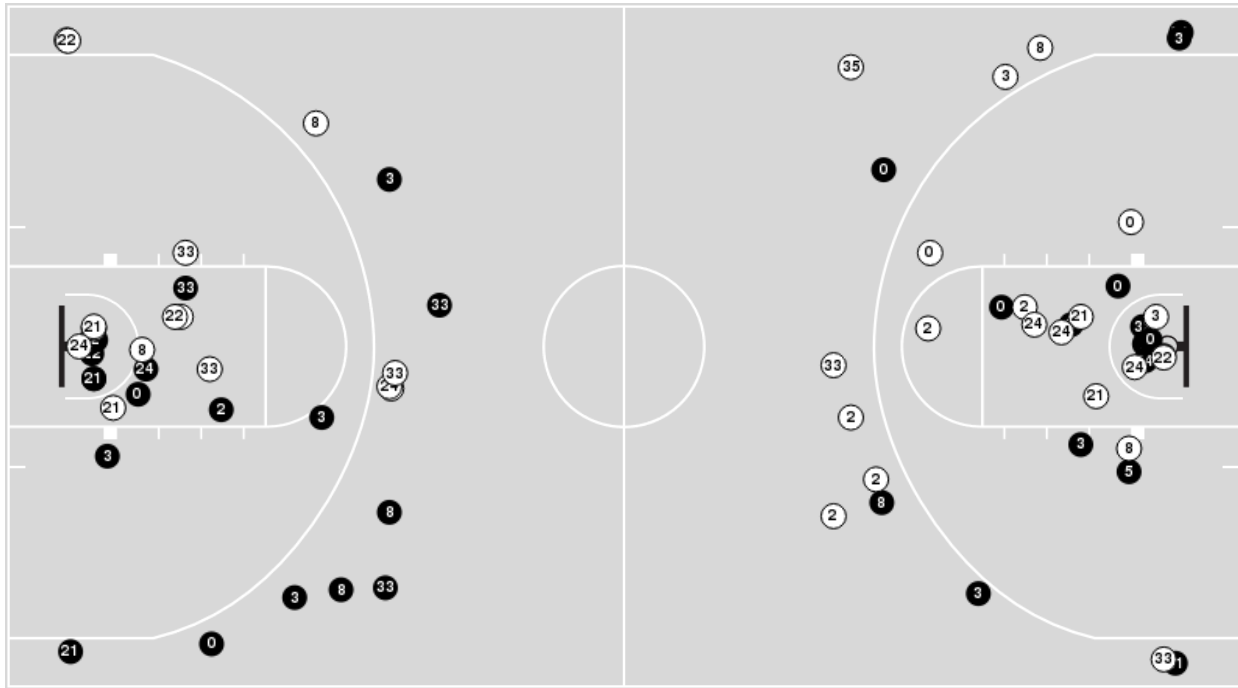

Officials: Lee Cassell, Kipp Kissinger, Isaac Barnett

Players => AllFG Types=>AllResults=>All
SMU

All Field Goals