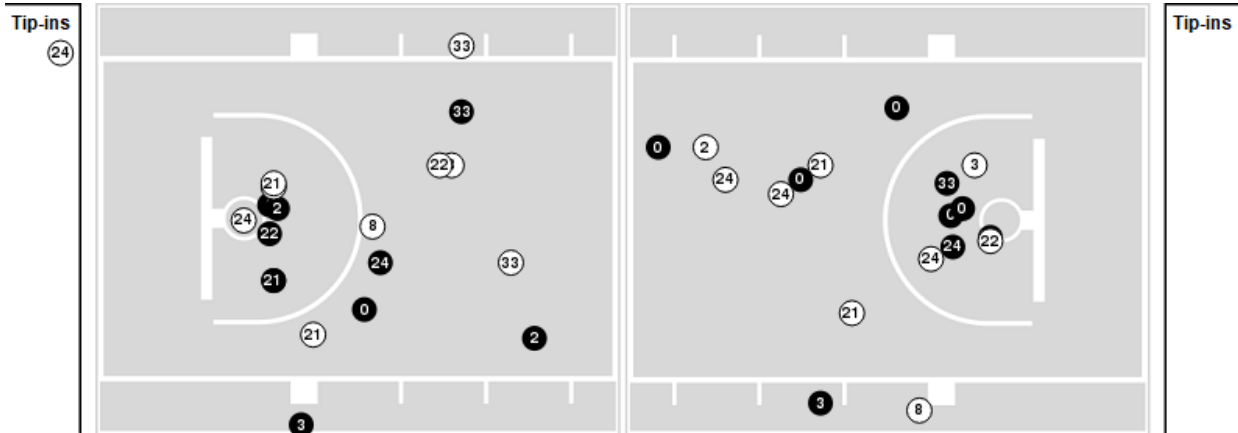

Blow Up Chart

● Made   ○ Missed   N - Player Number

SMU	M/A	%
Field Goals	35/70	50
2 Points	21/42	50
3 Points	14/28	50
Free Throws	9/15	60

SMU	M/A	%
Points in the Paint	34 (17 / 33)	52
Fast Break Points	18 (9/15)	60
Second Chance Points	11 (7/14)	50
Effective FG%	60