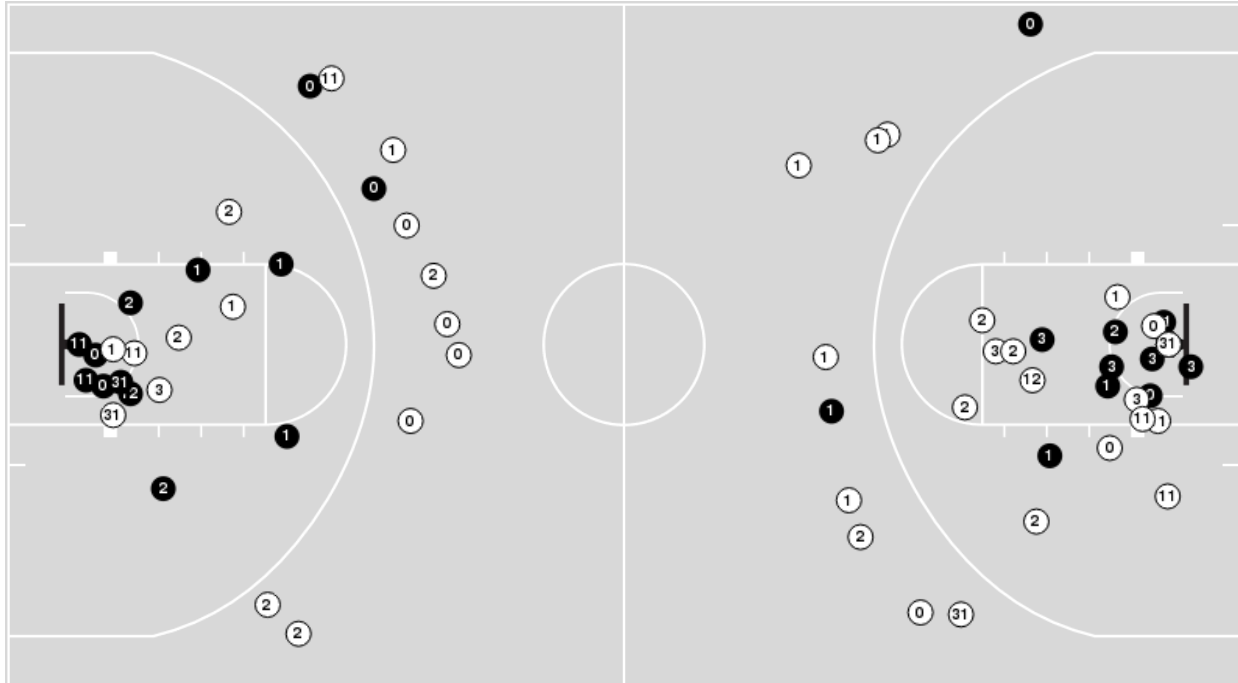

Officials: Clarence Armstrong, Brent Hampton, K.B. Burdett Jr.

Players => AllFG Types=>AllResults=>All
Georgia Tech

All Field Goals