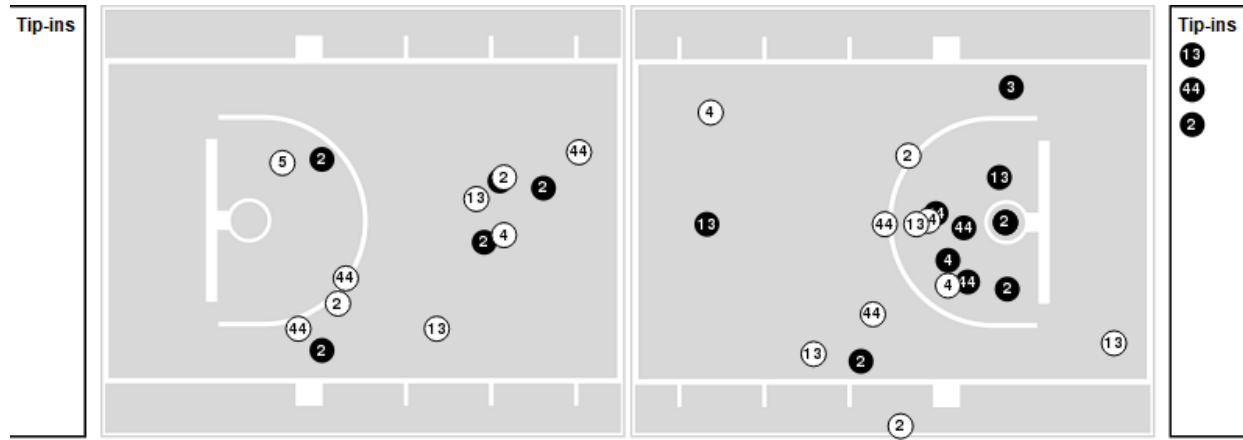

Blow Up Chart

● Made ○ Missed N - Player Number

Syracuse	M/A	%
Field Goals	26/63	41
2 Points	22/43	51
3 Points	4/20	20
Free Throws	6/9	67

Syracuse	M/A	%
Points in the Paint	34 (17 / 35)	49
Fast Break Points	9 (6/6)	100
Second Chance Points	10 (5/11)	45
Effective FG%	44