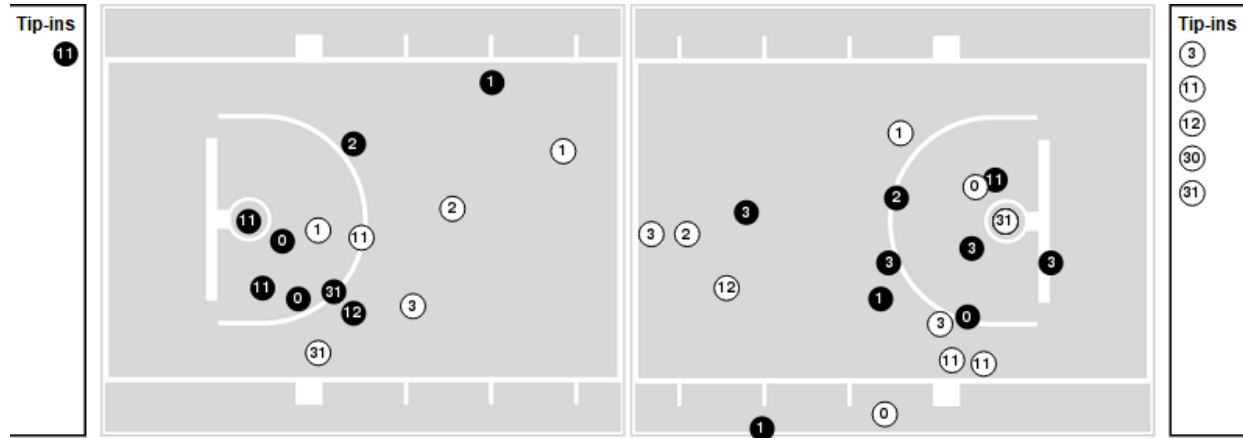

Blow Up Chart

● Made ○ Missed N - Player Number

Georgia Tech	M/A	%
Field Goals	24/66	36
2 Points	20/45	44
3 Points	4/21	19
Free Throws	3/11	27

Georgia Tech	M/A	%
Points in the Paint	32 (16 / 36)	44
Fast Break Points	8 (4/5)	80
Second Chance Points	7 (3/13)	23
Effective FG%	39