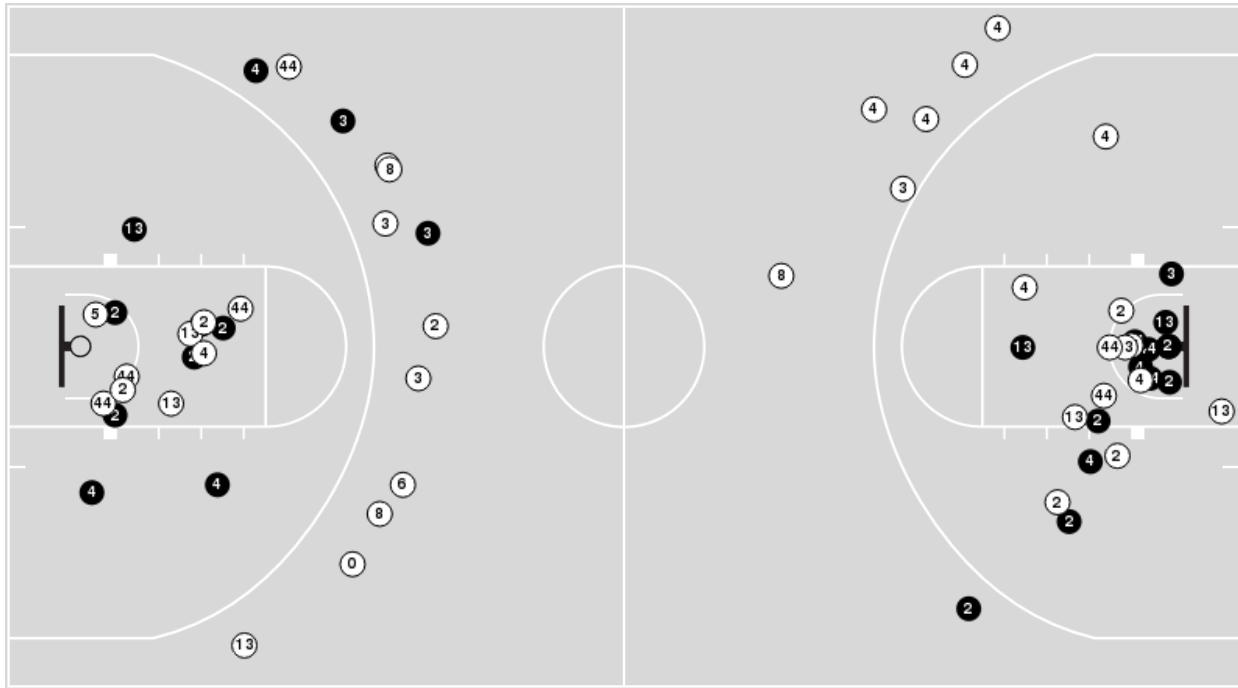

Officials: Clarence Armstrong, Brent Hampton, K.B. Burdett Jr.

Players => AllFG Types=>AllResults=>All

Syracuse

All Field Goals