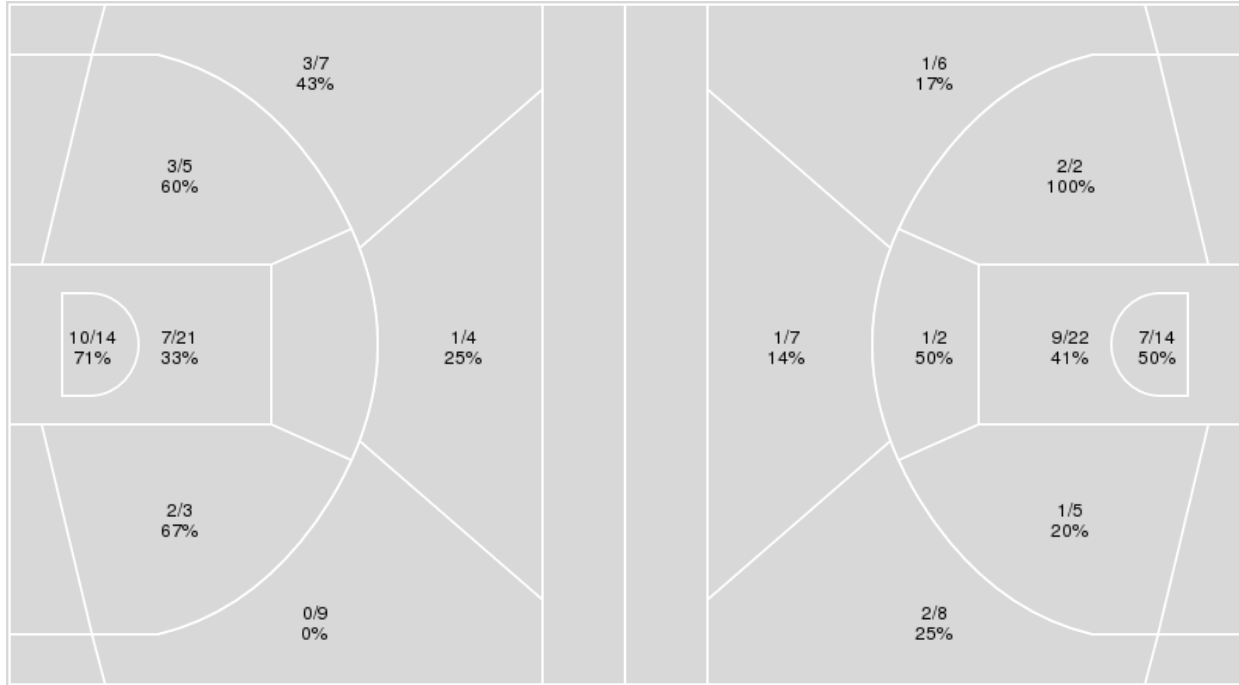

{ Players => All; } FG Types => All; Results => All;

{ Players => All; } FG Types => All; Results => All;

Syracuse

Georgia Tech

Syracuse	M/A	%
Field Goals	26/63	41
2 Points	22/43	51
3 Points	4/20	20
Free Throws	6/9	67