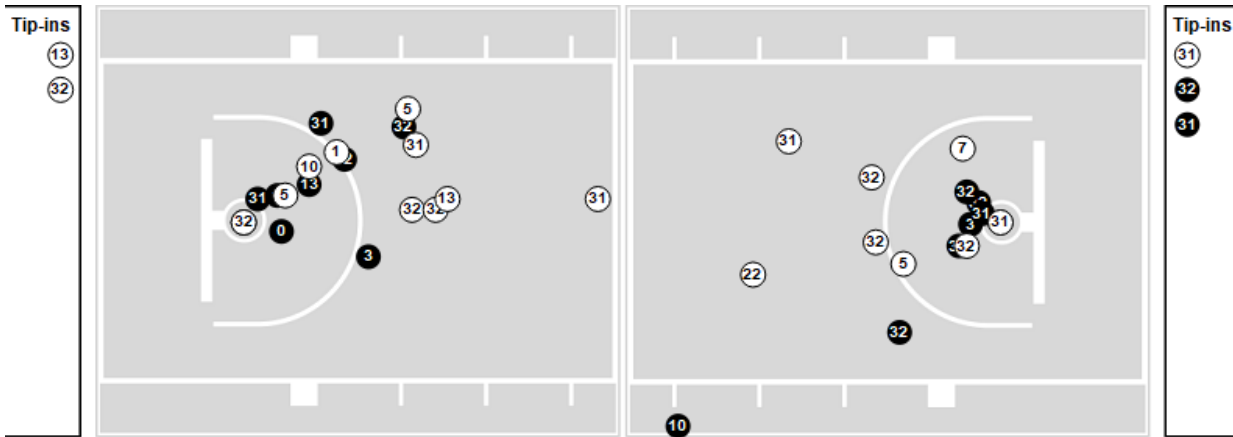

Shots in the Paint

● Made   ○ Missed   N - Player Number

Boston College	M/A	%
Field Goals	25/59	42
2 Points	20/44	45
3 Points	5/15	33
Free Throws	9/15	60

Boston College	M/A	%
Points in the Paint	32 (16/35)	46
Fast Break Points	12 (6/6)	100
Second Chance Points	5 (3/11)	27
Effective FG%	47