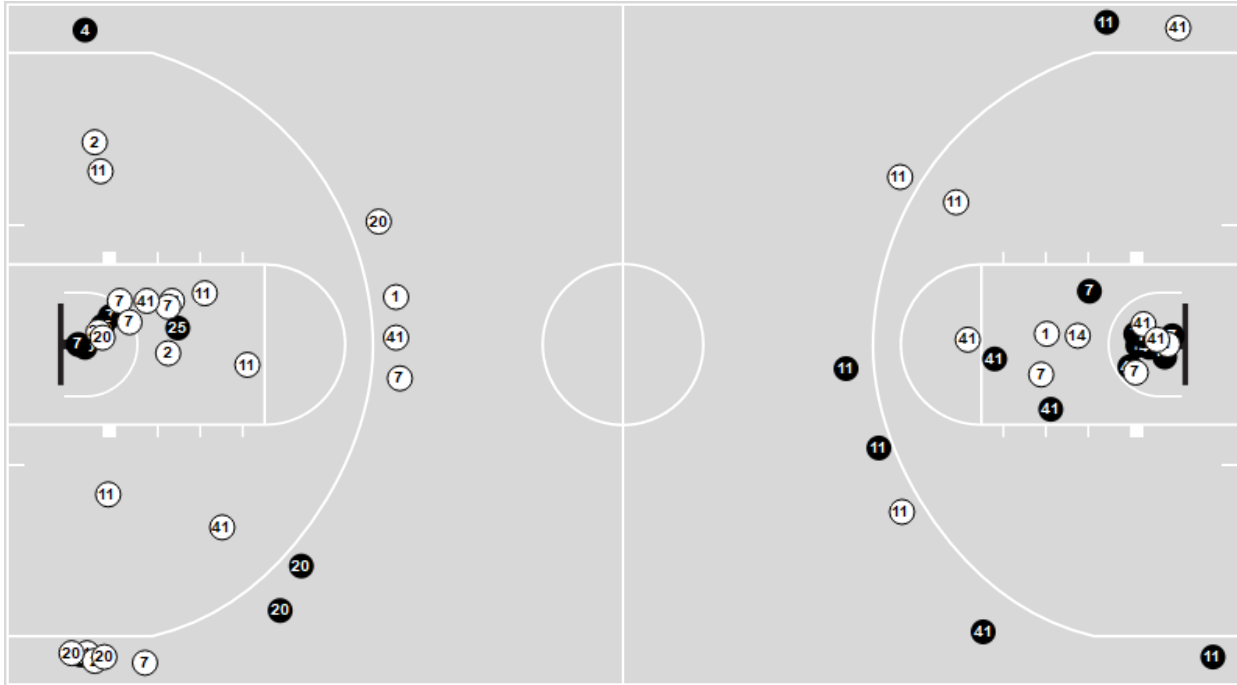

Players => All ; FG Types => All ; Results => All ;
Notre Dame

All Field Goals