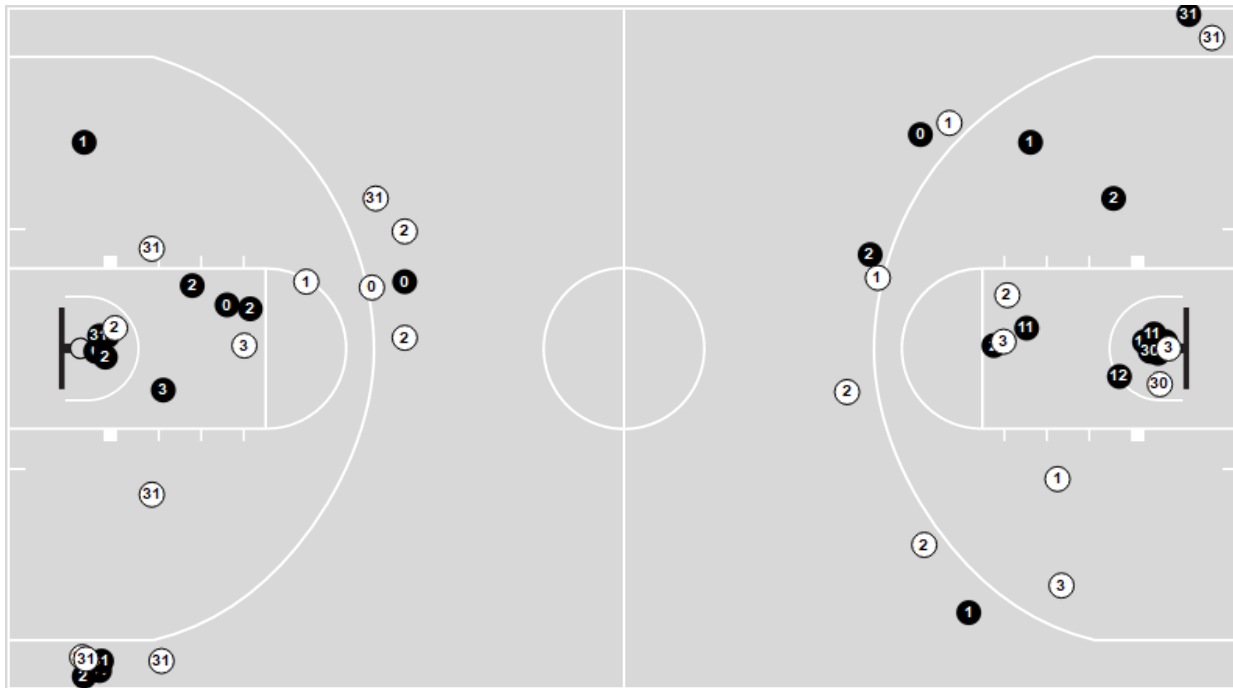

Officials: Lee Cassell, Lamar Simpson, Tim Cougherty

Players => All ; FG Types => All ; Results => All ;

Georgia Tech

All Field Goals