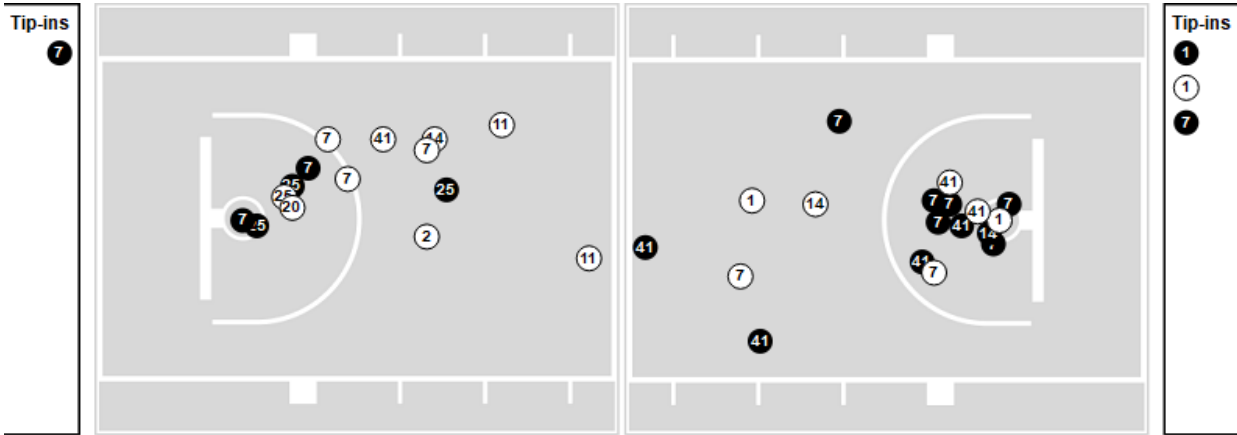

Shots in the Paint

● Made   ● Missed   N - Player Number

Notre Dame	M/A	%
Field Goals	27/62	44
2 Points	18/41	44
3 Points	9/21	43
Free Throws	12/14	86

Notre Dame	M/A	%
Points in the Paint	36 (18/35)	51
Fast Break Points	3 (1/1)	100
Second Chance Points	15 (9/14)	64
Effective FG%	51