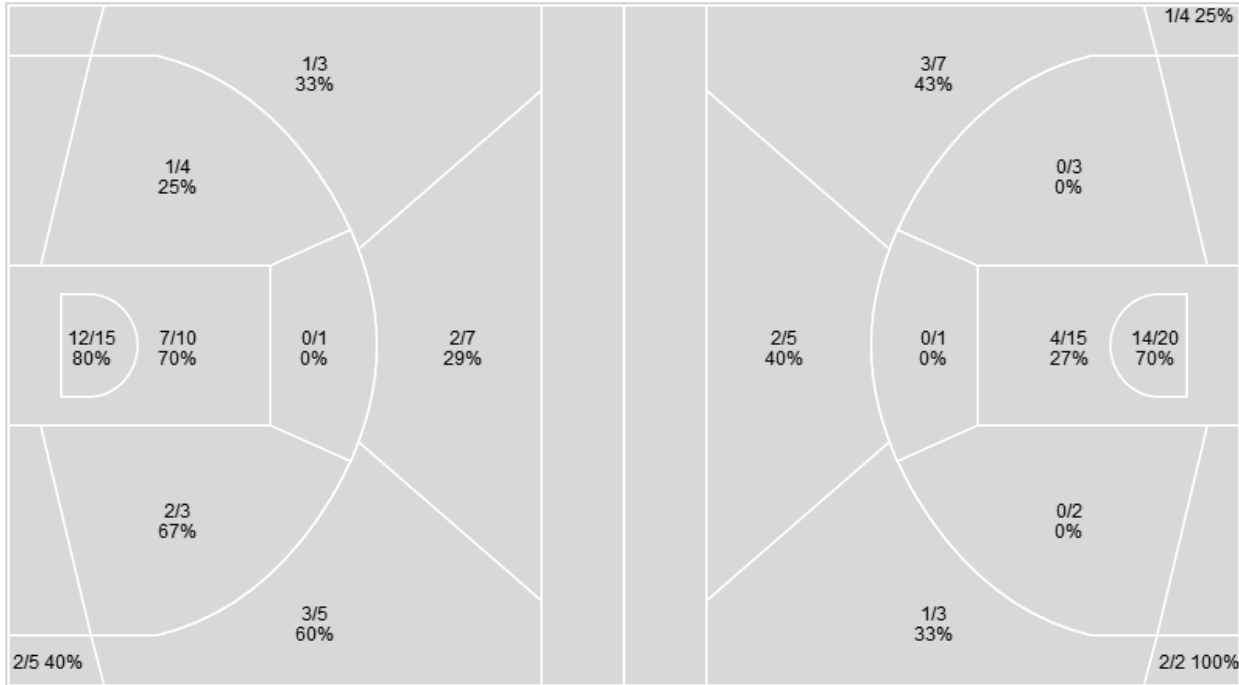

Players => All; FG Types => All ; Results => All ;

Players => All; FG Types => All ; Results => All ;

Georgia Tech

Notre Dame

Georgia Tech	M/A	%
Field Goals	30/53	57
2 Points	22/33	67
3 Points	8/20	40
Free Throws	18/25	72

Notre Dame	M/A	%
Field Goals	27/62	44
2 Points	18/41	44
3 Points	9/21	43
Free Throws	12/14	86