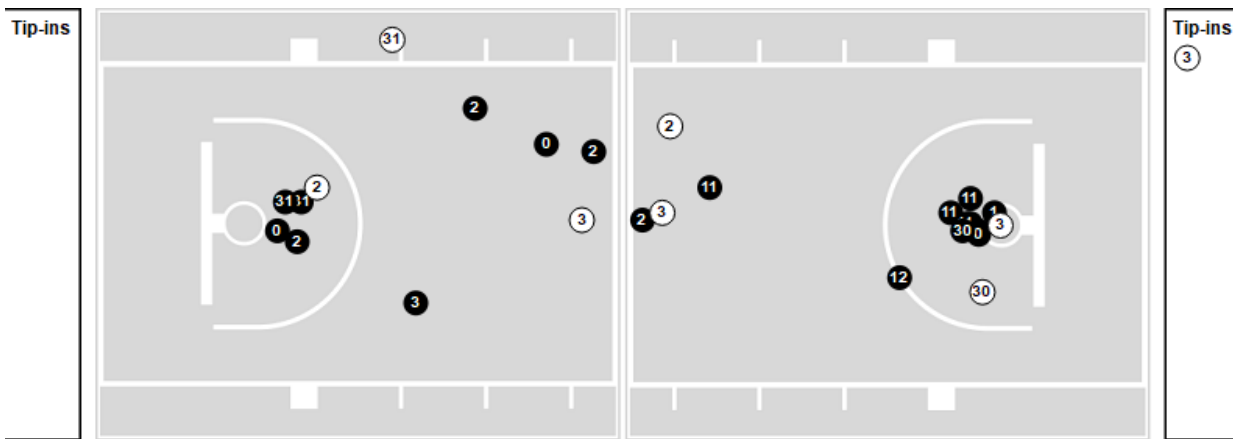

Shots in the Paint

● Made   ○ Missed   N - Player Number

Georgia Tech	M/A	%
Field Goals	30/53	57
2 Points	22/33	67
3 Points	8/20	40
Free Throws	18/25	72

Georgia Tech	M/A	%
Points in the Paint	38 (19/25)	76
Fast Break Points	12 (7/7)	100
Second Chance Points	13 (9/14)	64
Effective FG%	64