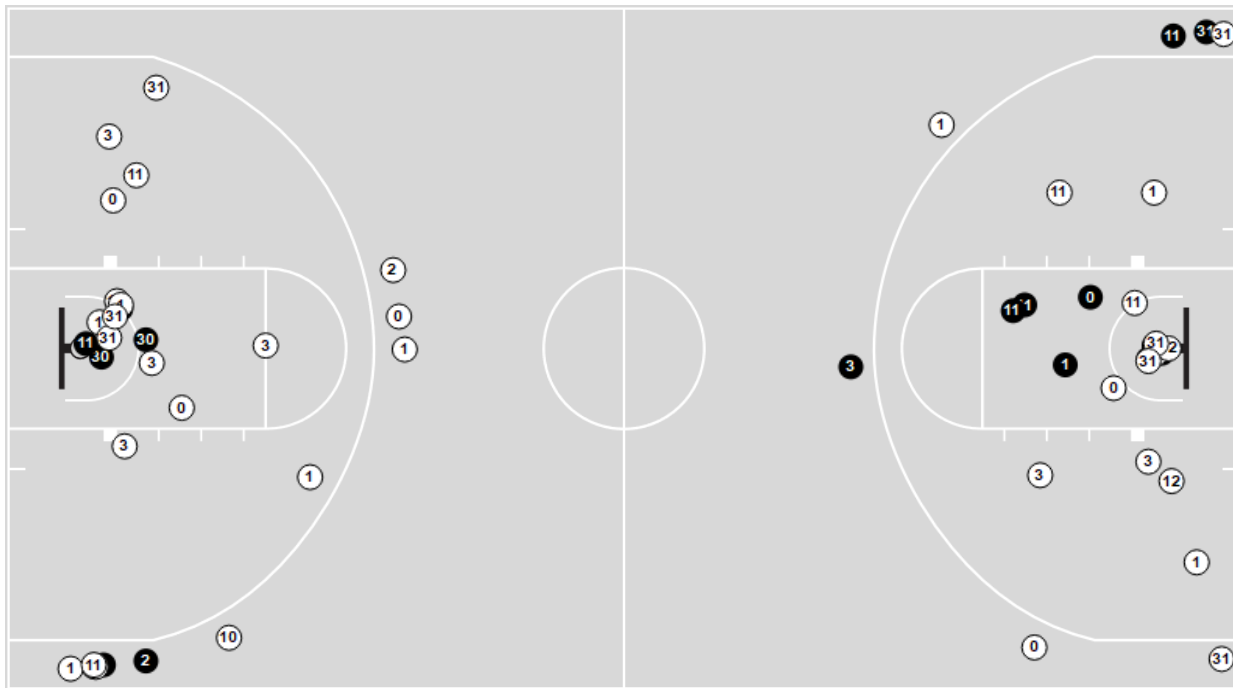

Officials: Lee Cassell, Tommy Morrissey, Tony Henderson

Players => All ; FG Types => All ; Results => All ;

Georgia Tech

All Field Goals