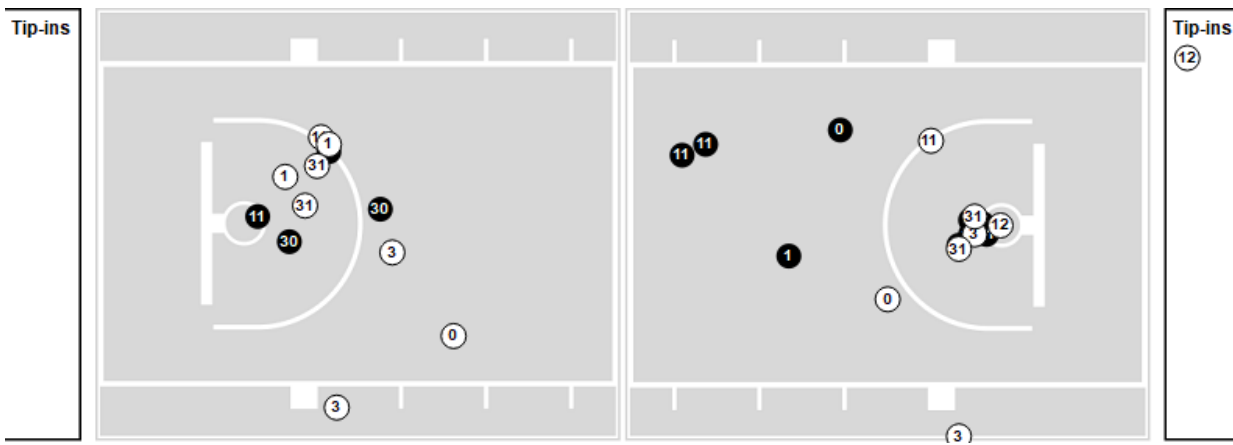

Georgia Tech

All Field Goals

Shots in the Paint

● Made ○ Missed N - Player Number

Georgia Tech	M/A	%
Field Goals	21/58	36
2 Points	15/41	37
3 Points	6/17	35
Free Throws	8/10	80

Georgia Tech	M/A	%
Points in the Paint	30 (15/29)	52
Fast Break Points	8 (4/4)	100
Second Chance Points	8 (6/10)	60
Effective FG%	41	