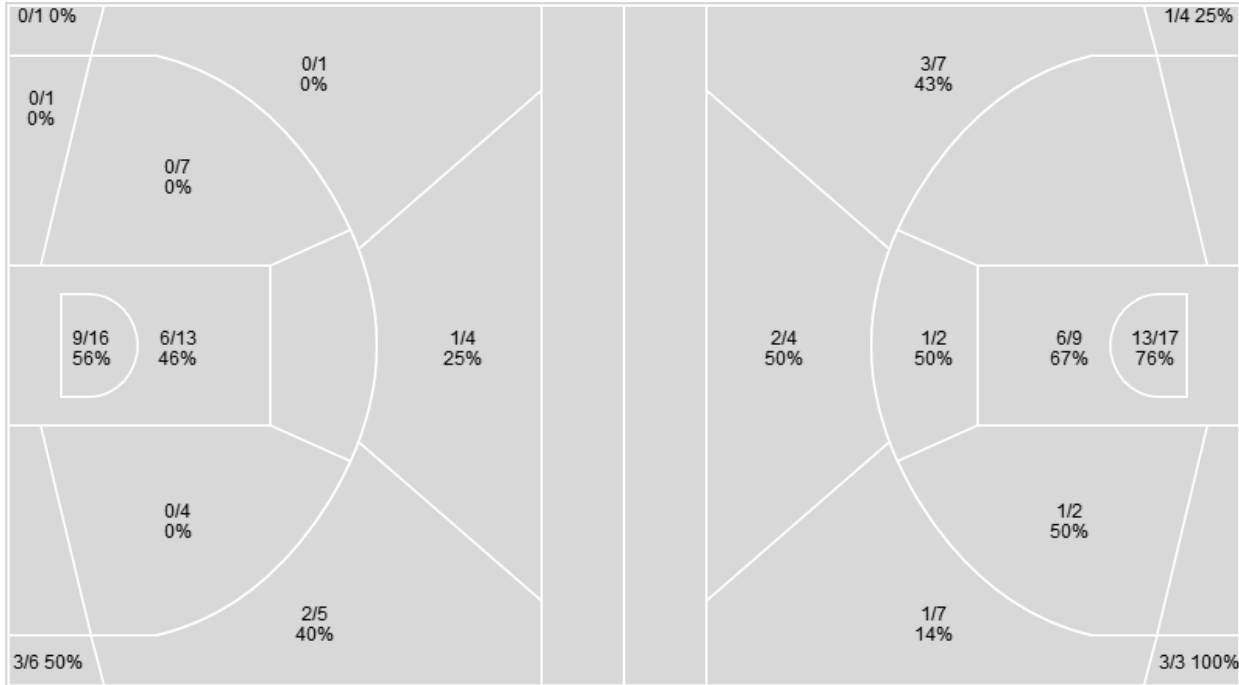

Officials: Lee Cassell, Tommy Morrissey, Tony Henderson

Players => All; FG Types => All ; Results => All ;

Players => All; FG Types => All ; Results => All ;

Georgia Tech

Duke

Georgia Tech	M/A	%
Field Goals	21/58	36
2 Points	15/41	37
3 Points	6/17	35
Free Throws	8/10	80

Duke	M/A	%
Field Goals	31/55	56
2 Points	21/30	70
3 Points	10/25	40
Free Throws	10/15	67