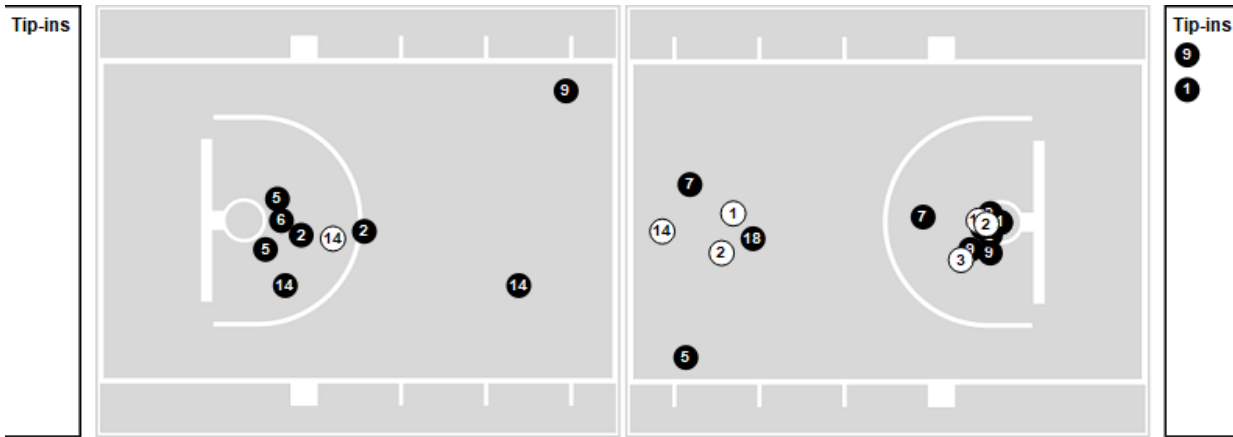

Shots in the Paint

● Made ○ Missed N - Player Number

Duke	M/A	%
Field Goals	31/55	56
2 Points	21/30	70
3 Points	10/25	40
Free Throws	10/15	67

Duke	M/A	%
Points in the Paint	38 (19/26)	73
Fast Break Points	10 (5/5)	100
Second Chance Points	8 (5/7)	71
Effective FG%	65