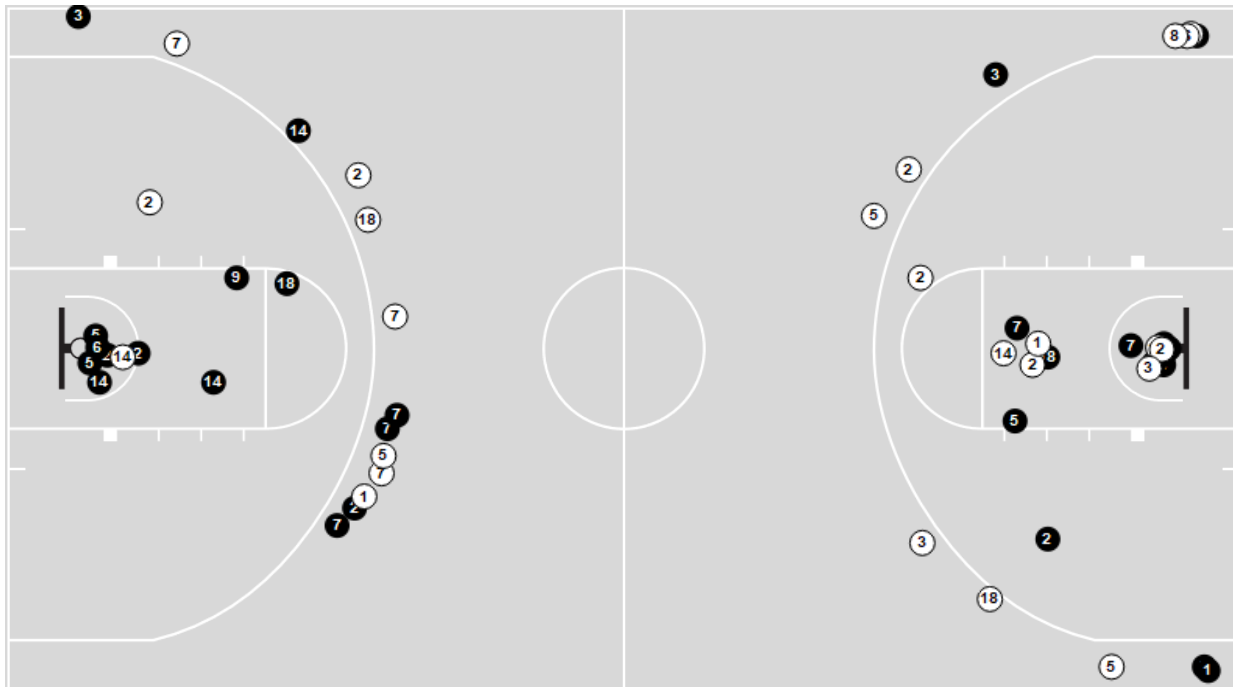

Players => All ; FG Types => All ; Results => All ;

Duke

All Field Goals