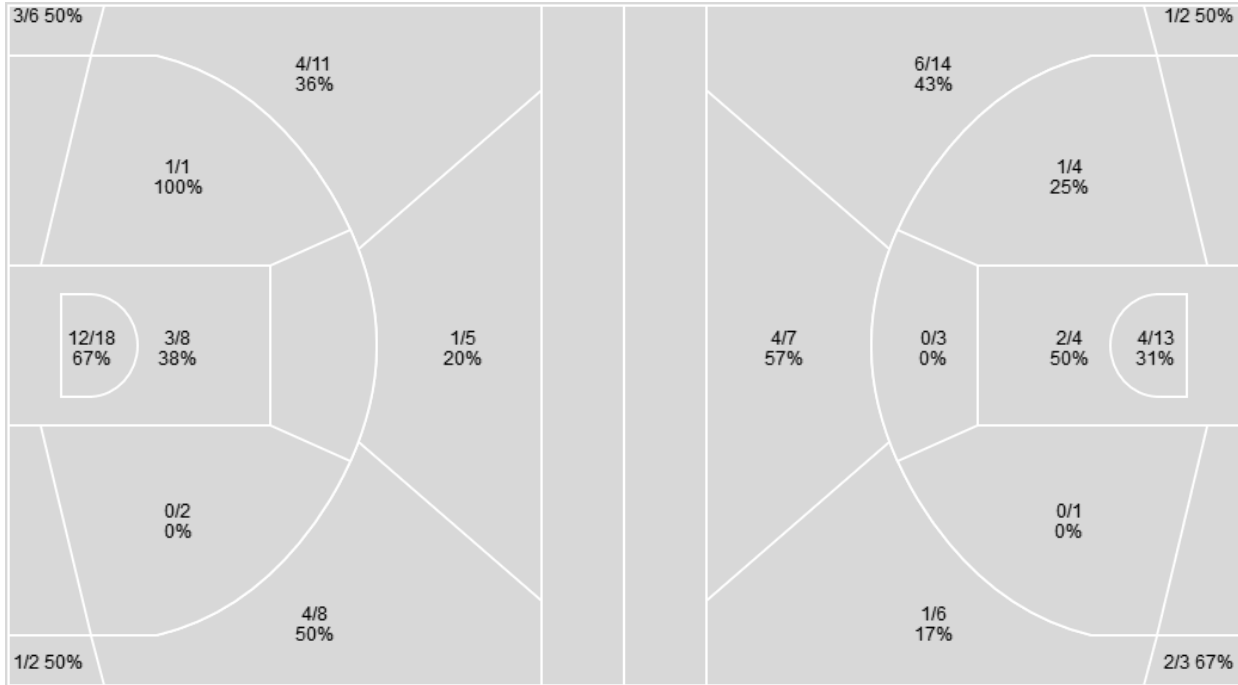

Players => All; FG Types => All ; Results => All ;

Players => All; FG Types => All ; Results => All ;

Georgia Tech

Central Ark.

Georgia Tech	M/A	%
Field Goals	29/61	48
2 Points	16/29	55
3 Points	13/32	41
Free Throws	16/20	80

Central Ark.	M/A	%
Field Goals	21/57	37
2 Points	7/25	28
3 Points	14/32	44
Free Throws	12/14	86