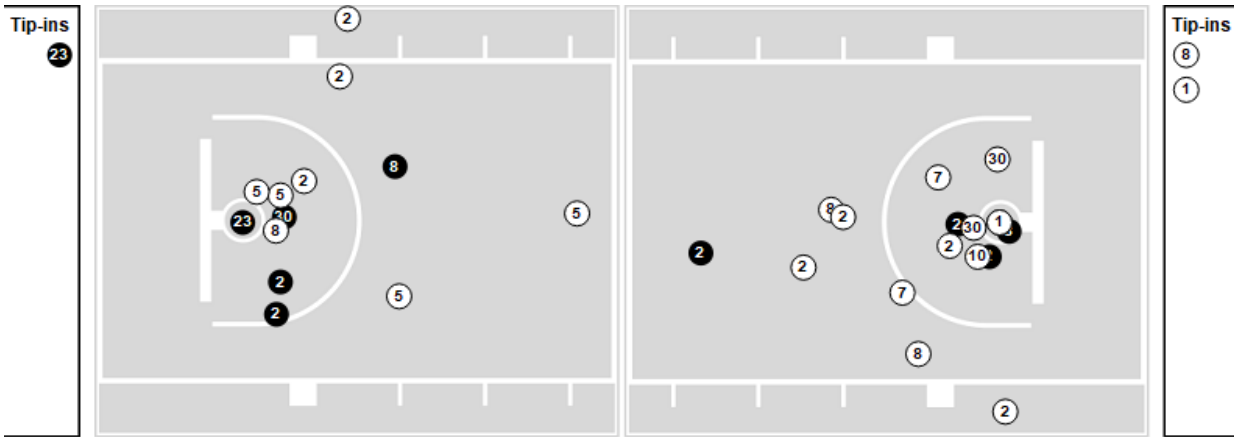

Shots in the Paint

● Made   ○ Missed   N - Player Number

Charleston So.	M/A	%
Field Goals	17/56	30
2 Points	9/32	28
3 Points	8/24	33
Free Throws	25/35	71

Charleston So.	M/A	%
Points in the Paint	18 (9/28)	32
Fast Break Points	9 (5/5)	100
Second Chance Points	11 (9/16)	56
Effective FG%	38