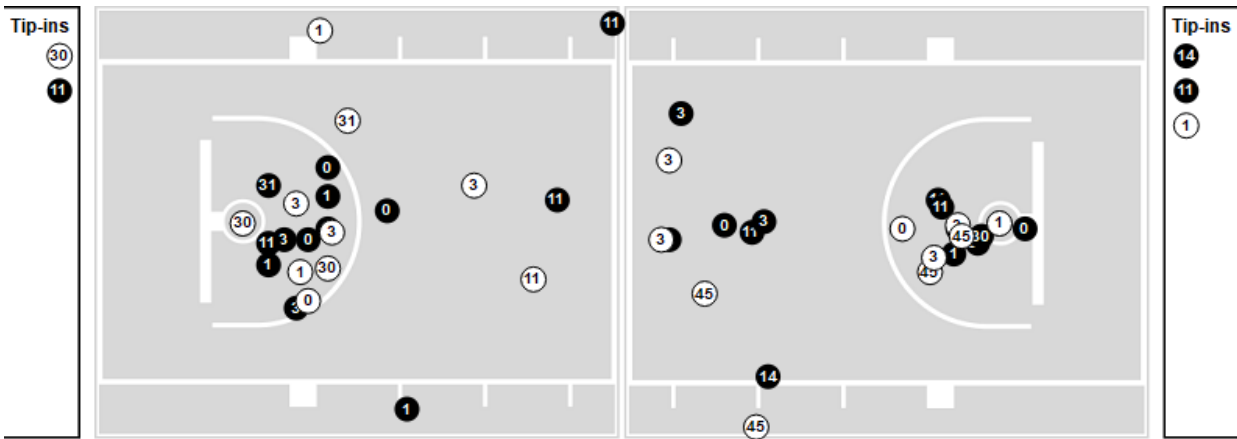

Shots in the Paint

N Made   **M** Missed   **N** - Player Number

Georgia Tech	M/A	%
Field Goals	38/72	53
2 Points	35/61	57
3 Points	3/11	27
Free Throws	12/20	60

Georgia Tech	M/A	%
Points in the Paint	52 (26/44)	59
Fast Break Points	23 (13/15)	87
Second Chance Points	17 (9/15)	60
Effective FG%	55