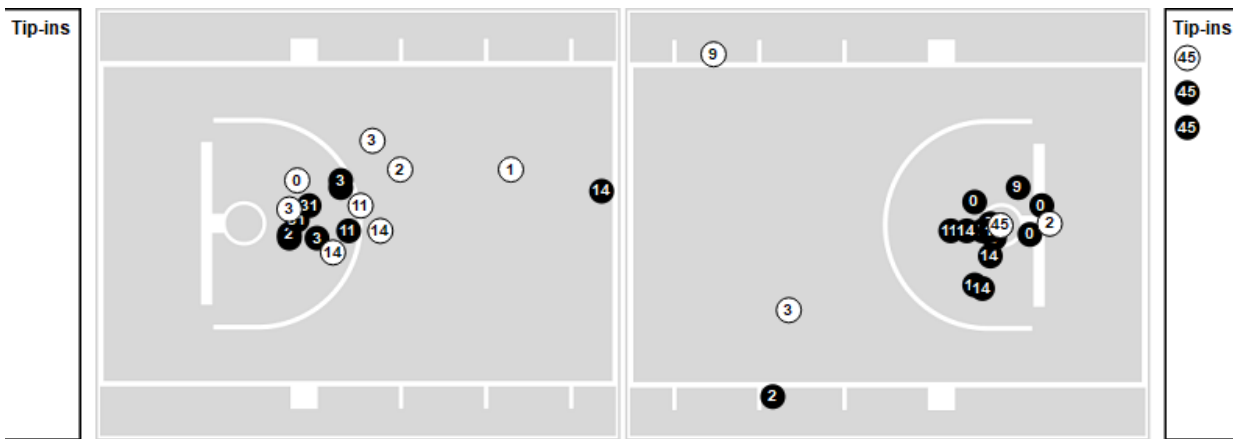

Shots in the Paint

● Made   ○ Missed   N - Player Number

Georgia Tech	M/A	%
Field Goals	33/68	49
2 Points	26/41	63
3 Points	7/27	26
Free Throws	12/17	71

Georgia Tech	M/A	%
Points in the Paint	48 (24/35)	69
Fast Break Points	17 (8/8)	100
Second Chance Points	22 (14/18)	78
Effective FG%	54