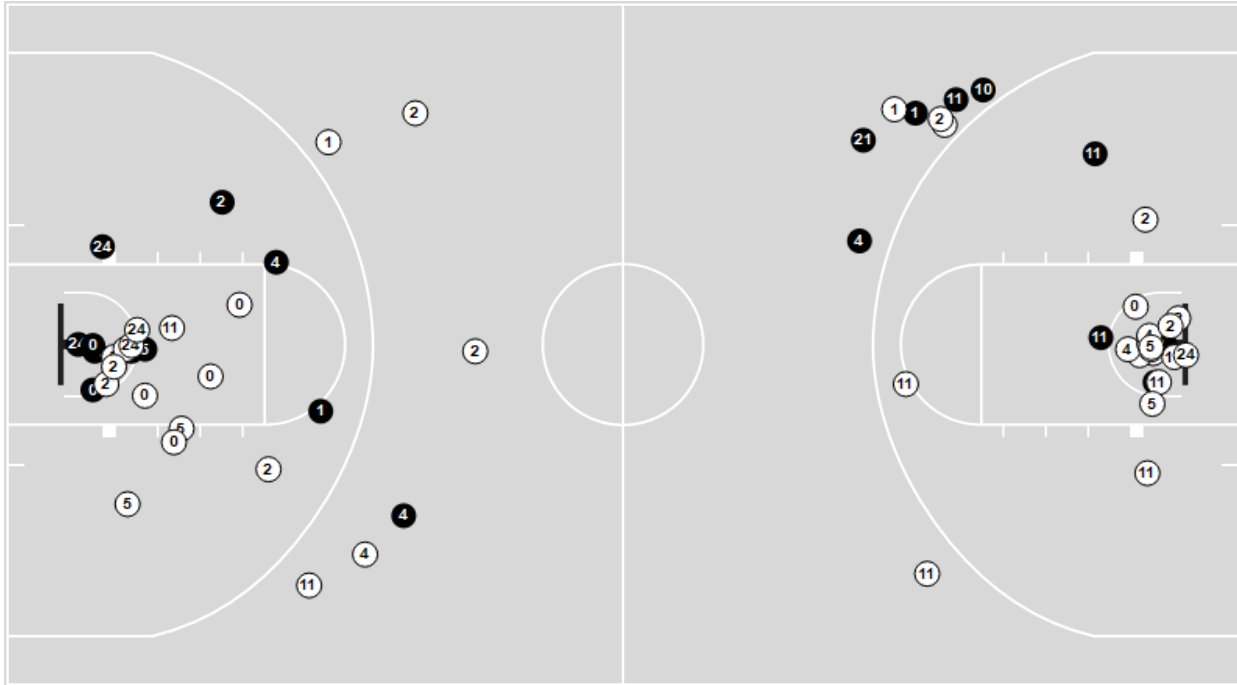

Players => All ; FG Types => All ; Results => All ;
West Ga.

All Field Goals