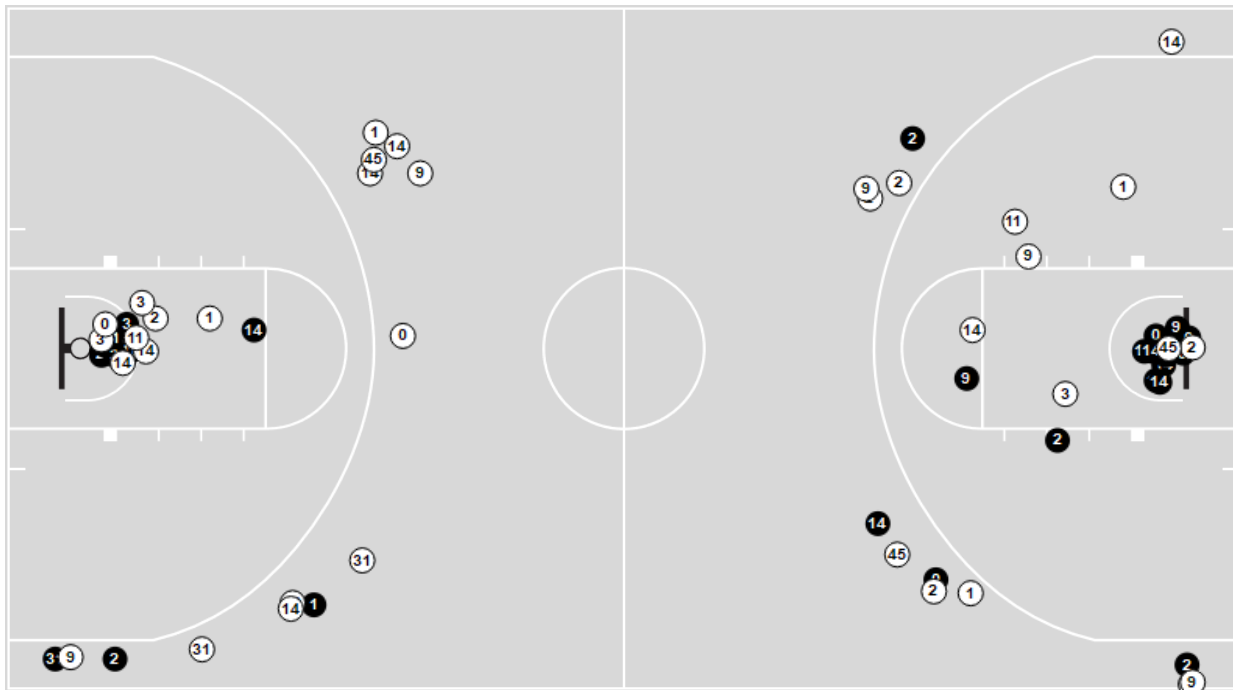

Players => All ; FG Types => All ; Results => All ;

Georgia Tech

All Field Goals