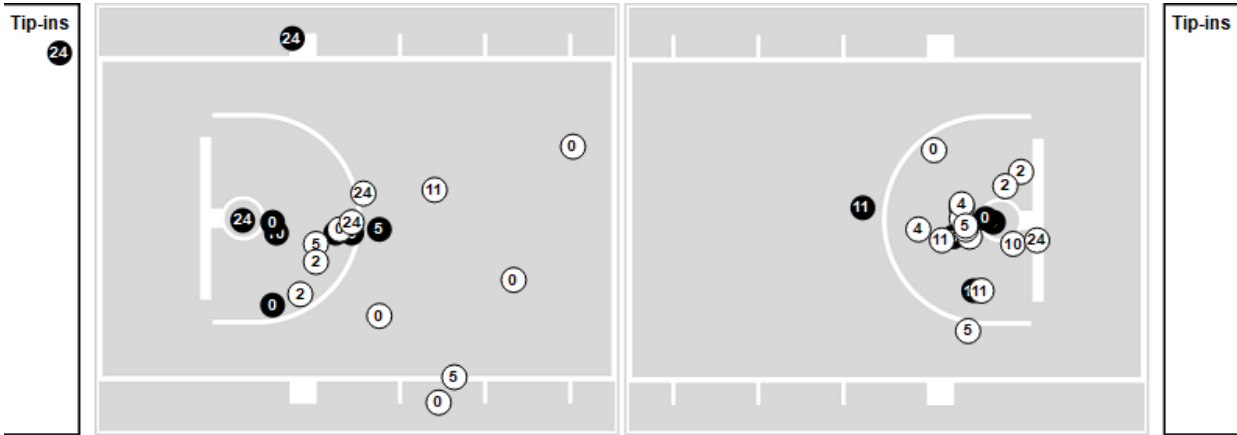

Shots in the Paint

● Made   ● Missed   N - Player Number

West Ga.	M/A	%
Field Goals	23/64	36
2 Points	17/49	35
3 Points	6/15	40
Free Throws	10/18	56

West Ga.	M/A	%
Points in the Paint	24 (12/37)	32
Fast Break Points	7 (3/3)	100
Second Chance Points	10 (6/10)	60
Effective FG%	41