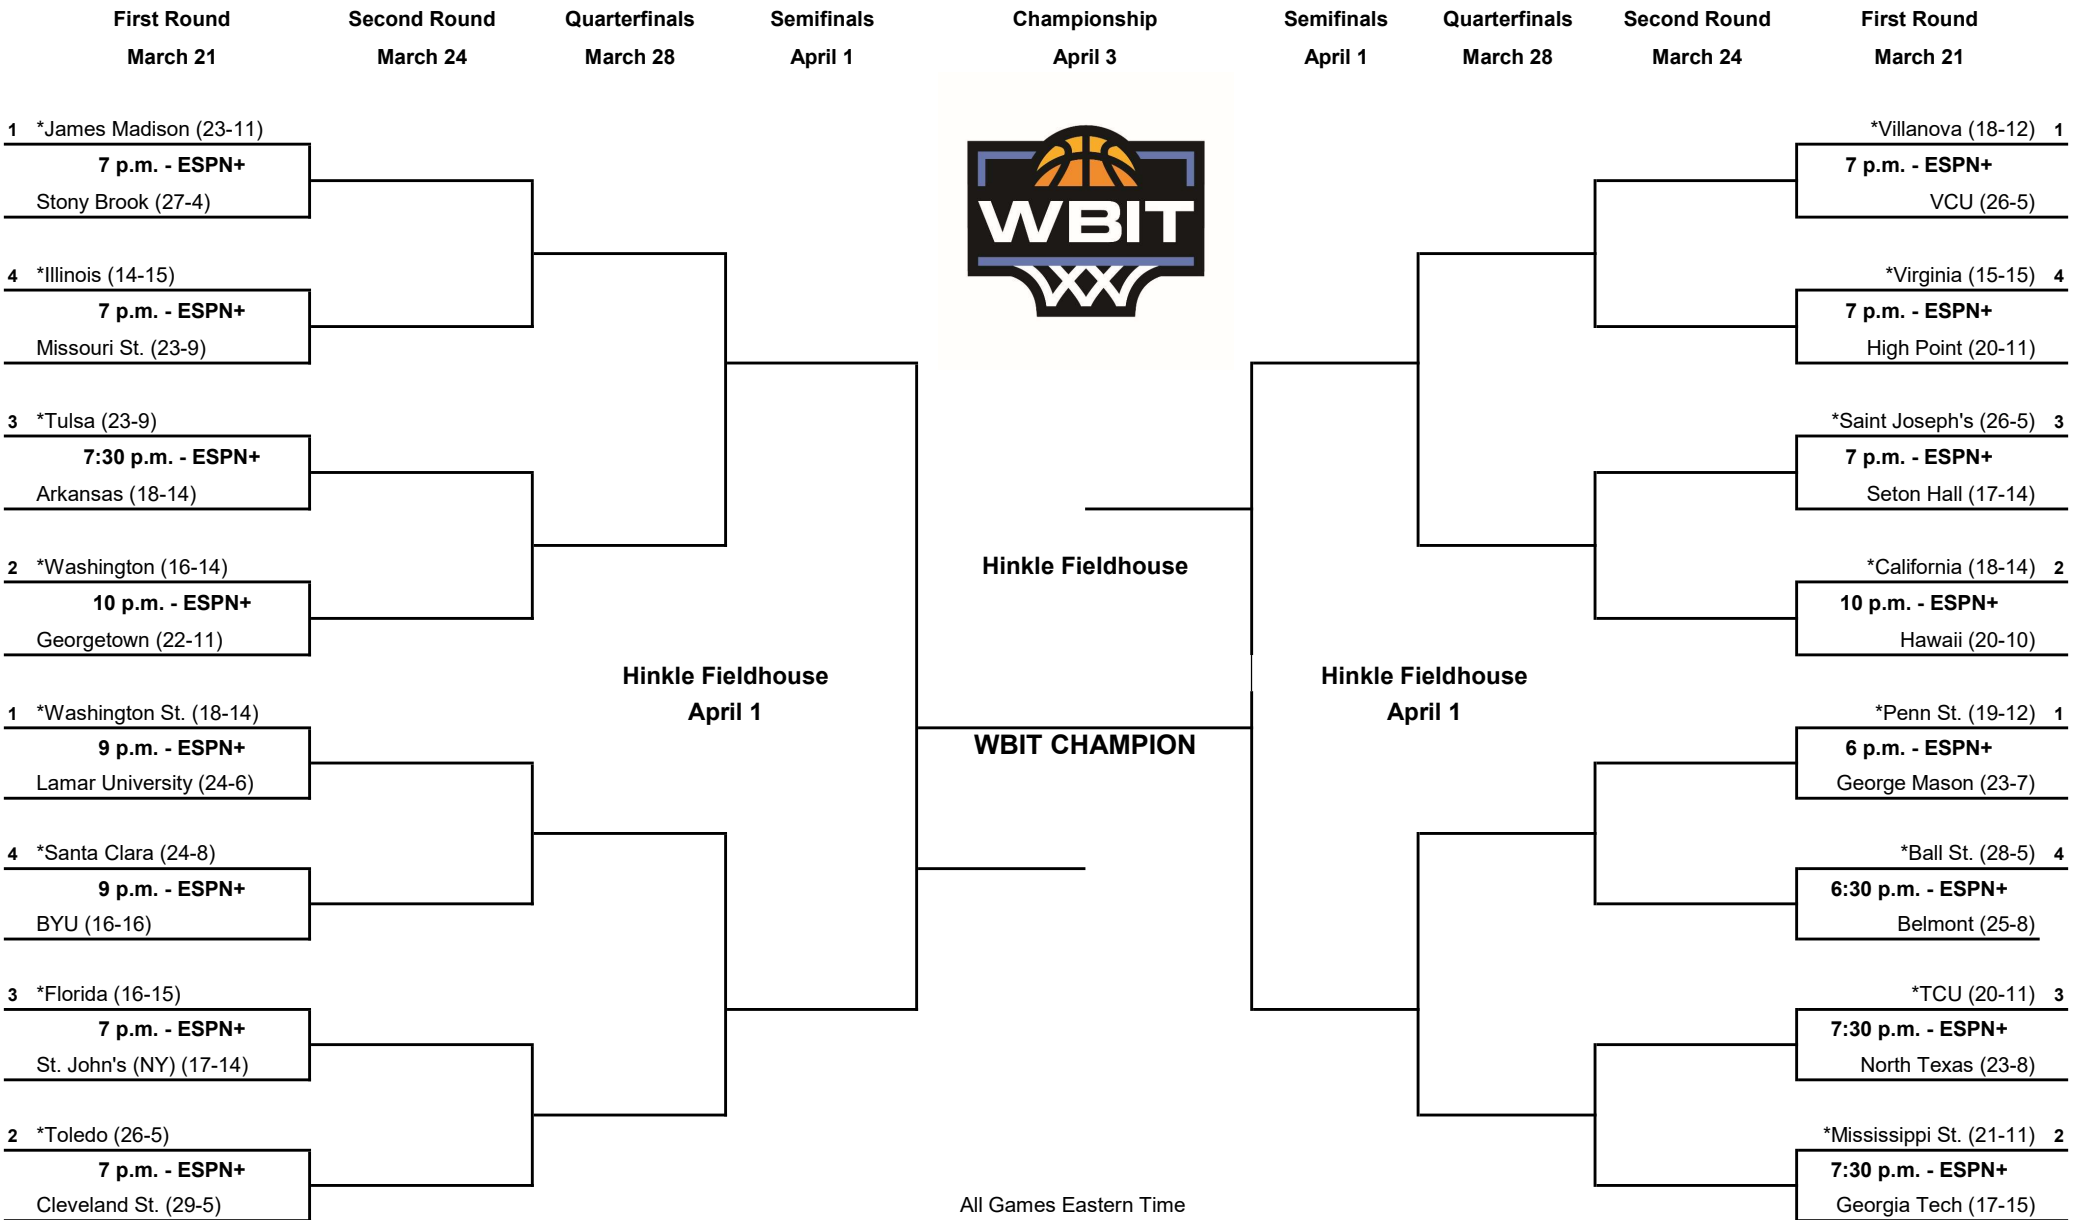

# 2024 WOMEN'S BASKETBALL INVITATION TOURNAMENT

All Games Eastern Time

\*Indicates host institution