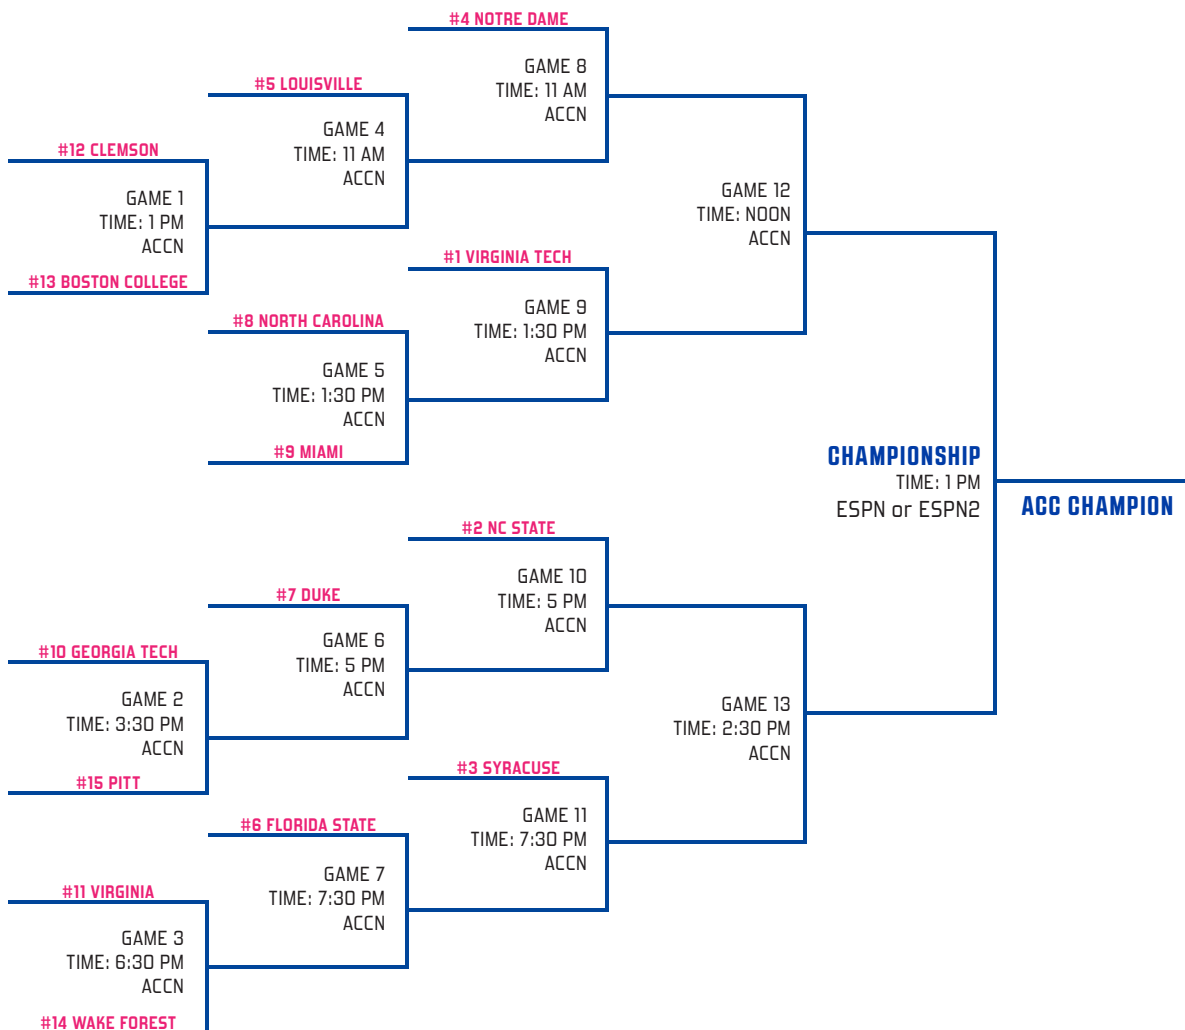

# 2024 ALLY ACC WOMEN'S BASKETBALL TOURNAMENT

**FIRST ROUND**  
WEDNESDAY • MARCH 6

**SECOND ROUND**  
THURSDAY • MARCH 7

**QUARTERFINALS**  
FRIDAY • MARCH 8

**SEMIFINALS**  
SATURDAY • MARCH 9

**CHAMPIONSHIP**  
SUNDAY • MARCH 10