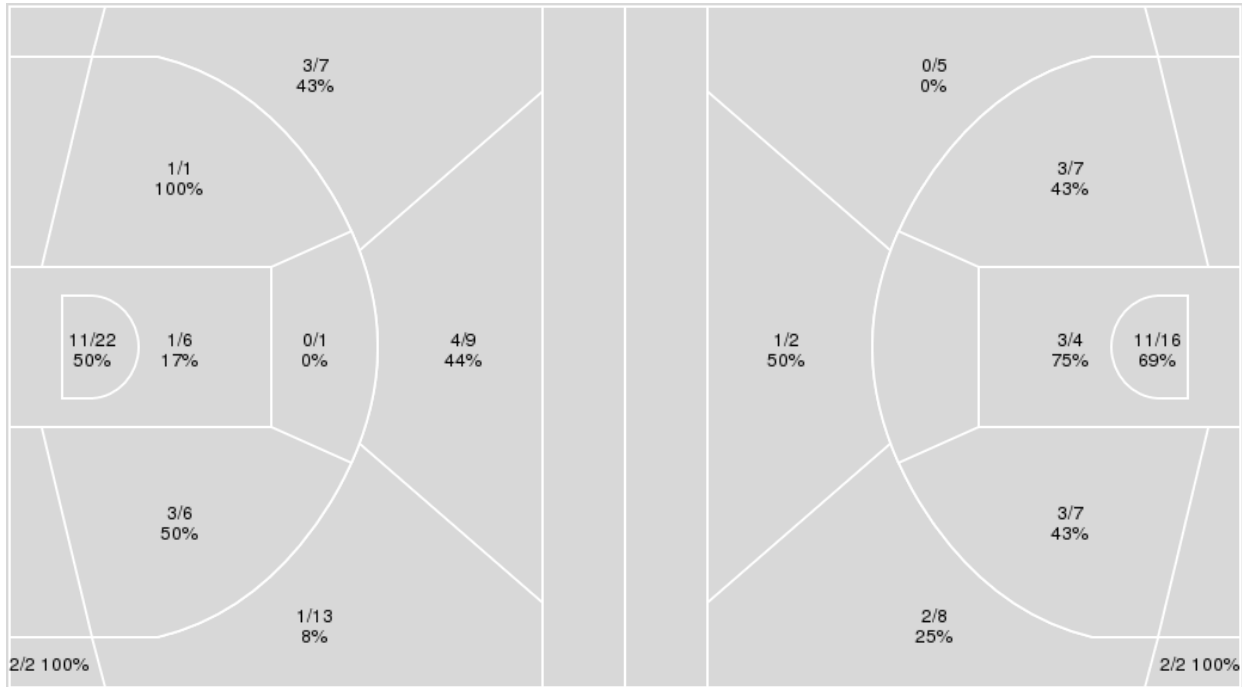

Officials: Tony Padilla, Chris Beaver, Tommy Nunez

{ Players => All; } FG Types => All; Results => All;

{ Players => 0, 1, 2, 3, 4, 5, 10, 11, 12, 13, 14, 23, 24, 30, 33, 35; } FG
Types => All; Results => All;

Massachusetts

Georgia Tech

Massachusetts	M/A	%
Field Goals	26/67	39
2 Points	16/36	44
3 Points	10/31	32
Free Throws	8/19	42

Georgia Tech	M/A	%
Field Goals	25/51	49
2 Points	20/34	59
3 Points	5/17	29
Free Throws	18/21	86