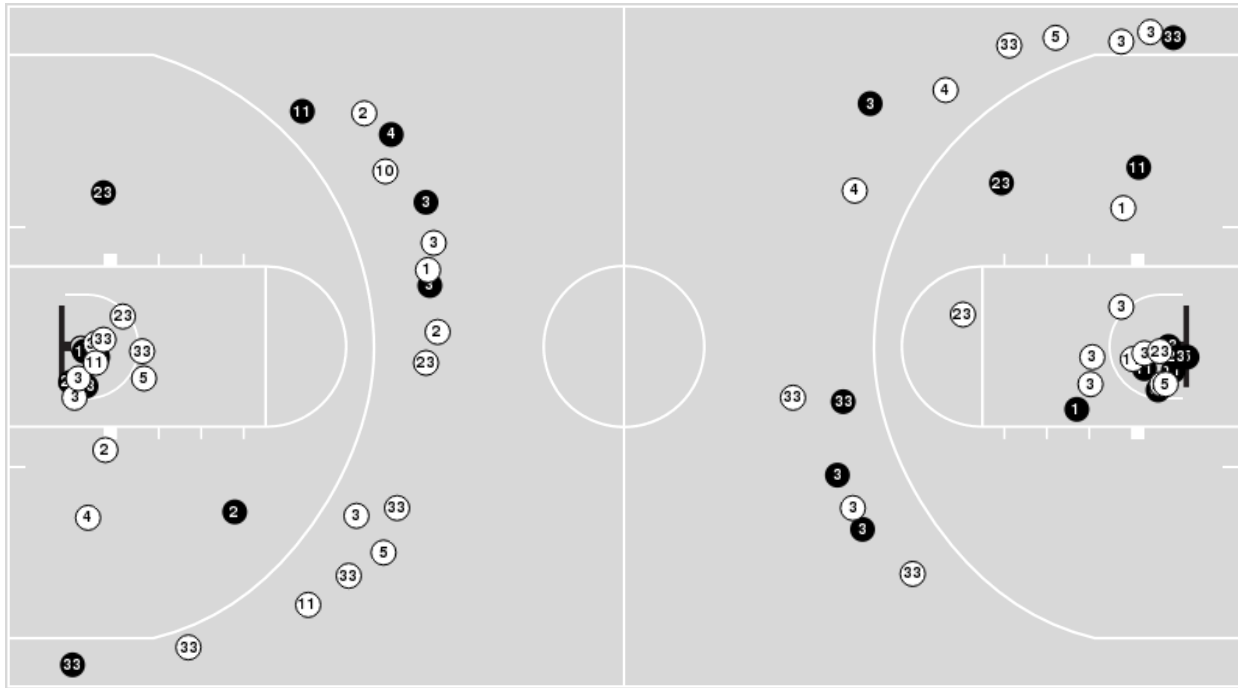

Officials: Tony Padilla, Chris Beaver, Tommy Nunez

Players => AllFG Types=>AllResults=>All

Massachusetts

All Field Goals