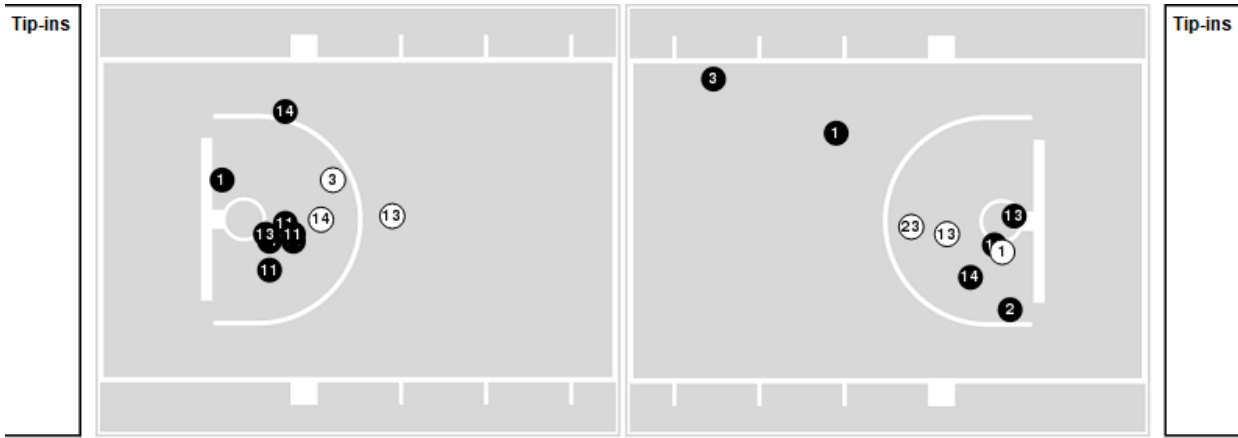

Officials: Tony Padilla, Chris Beaver, Tommy Nunez

Players => 0, 1, 2, 3, 4, 5, 10, 11, 12, 13, 14, 23, 24, 30, 33, 35FG Types=>AllResults=>All

Georgia Tech

All Field Goals

Blow Up Chart

● Made ○ Missed N - Player Number