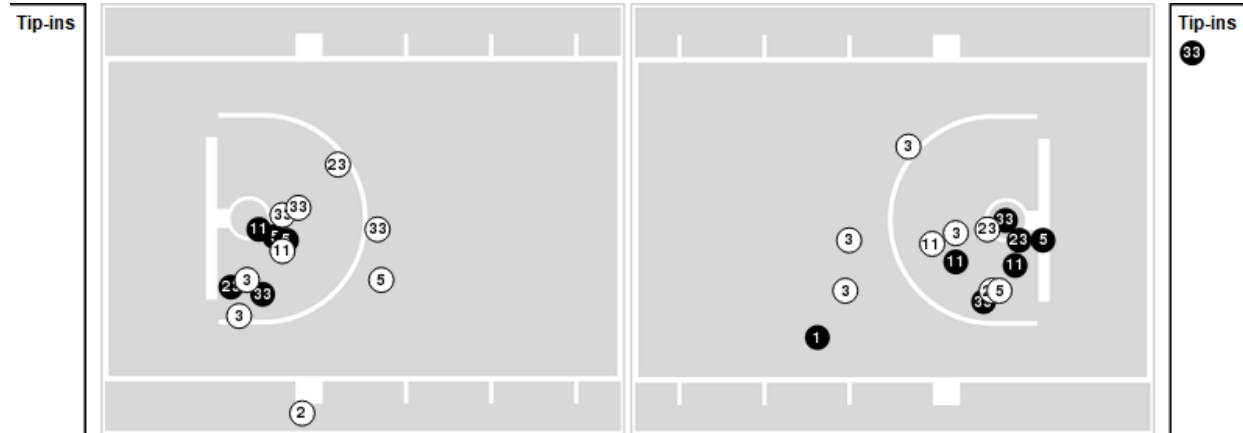

Blow Up Chart

● Made   ○ Missed   N - Player Number

Massachusetts	M/A	%
Field Goals	26/67	39
2 Points	16/36	44
3 Points	10/31	32
Free Throws	8/19	42

Massachusetts	M/A	%
Points in the Paint	24 (12 / 28)	43
Fast Break Points	11 (5/11)	45
Second Chance Points	17 (10/20)	50
Effective FG%	46