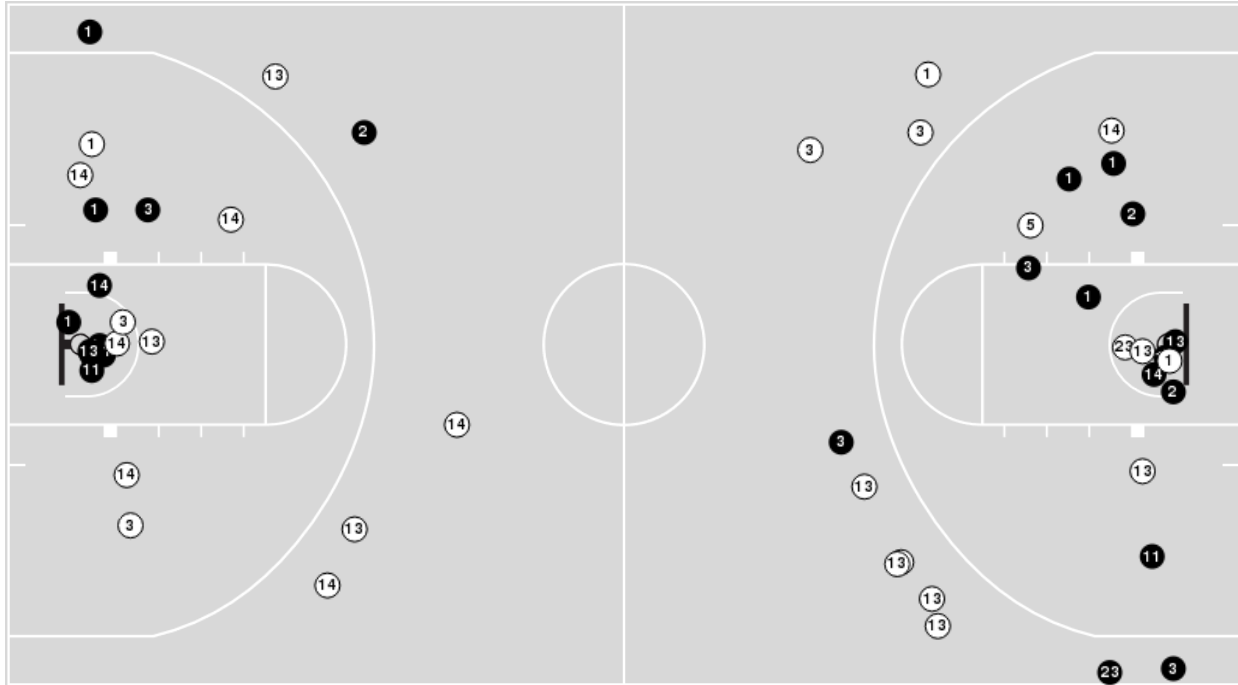

Officials: Tony Padilla, Chris Beaver, Tommy Nunez

Players => 0, 1, 2, 3, 4, 5, 10, 11, 12, 13, 14, 23, 24, 30, 33, 35FG Types=>AllResults=>All

Georgia Tech

All Field Goals