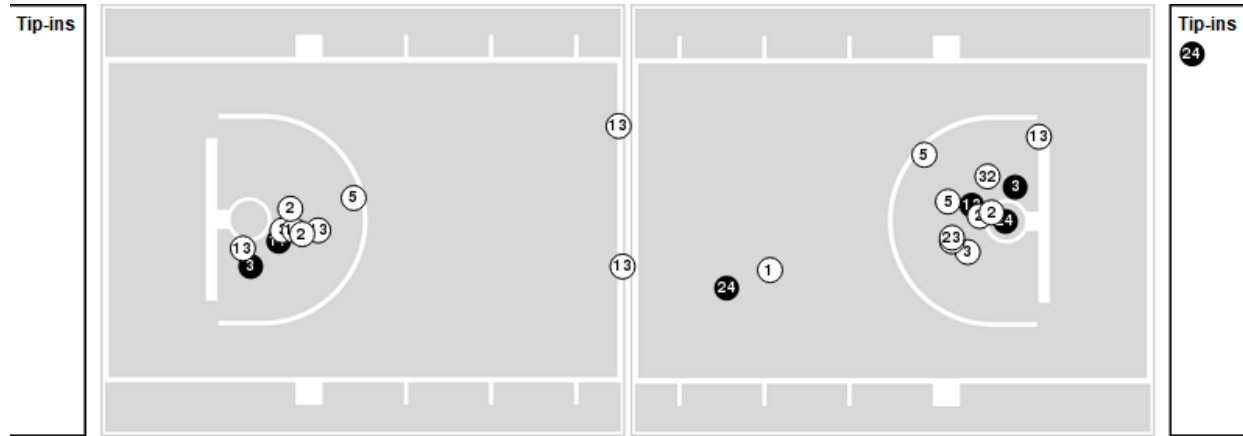

Blow Up Chart

● Made   ○ Missed   N - Player Number

Georgia College	M/A	%
Field Goals	19/66	29
2 Points	10/36	28
3 Points	9/30	30
Free Throws	9/15	60

Georgia College	M/A	%
Points in the Paint	14 (7 / 26)	27
Fast Break Points	0 (0/0)	0
Second Chance Points	4 (2/11)	18
Effective FG%	36