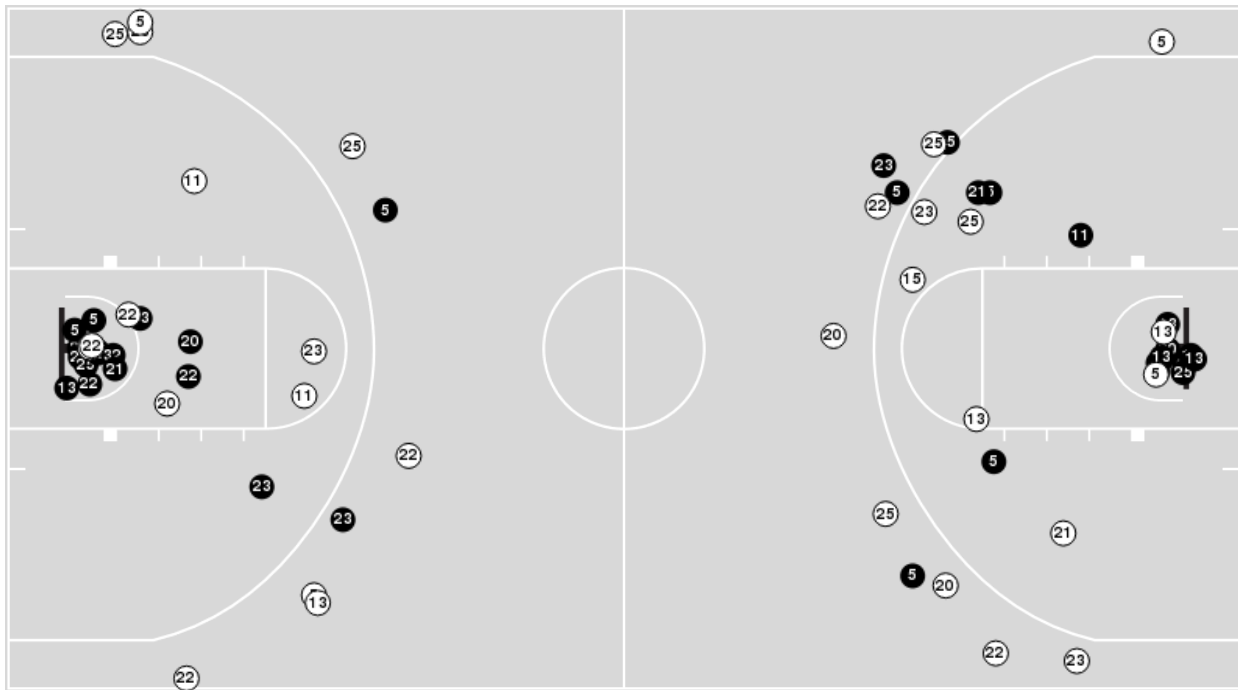

Officials: Billy Smith, Kelsey Reynolds, Roy Jackson

Players => AllFG Types=>AllResults=>All

Georgia Tech

All Field Goals