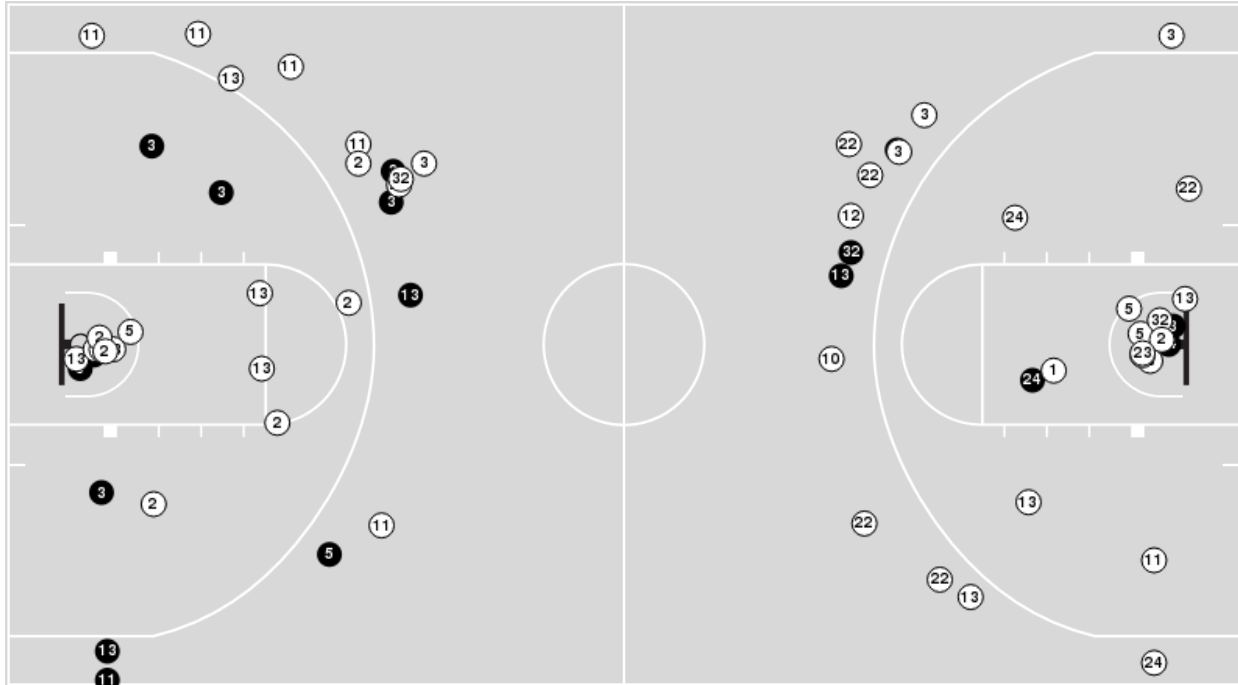

Officials: Billy Smith, Kelsey Reynolds, Roy Jackson

Players => AllFG Types=>AllResults=>All

Georgia College

All Field Goals