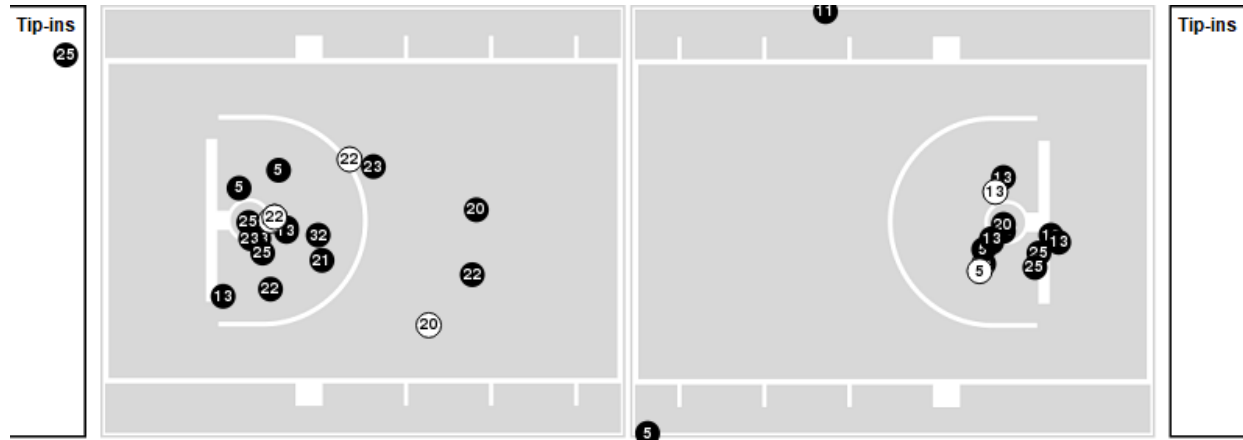

Blow Up Chart

● Made ○ Missed N - Player Number

Georgia Tech	M/A	%
Field Goals	37/68	54
2 Points	31/46	67
3 Points	6/22	27
Free Throws	13/21	62

Georgia Tech	M/A	%
Points in the Paint	52 (26 / 33)	79
Fast Break Points	15 (8/8)	100
Second Chance Points	15 (8/14)	57
Effective FG%	59