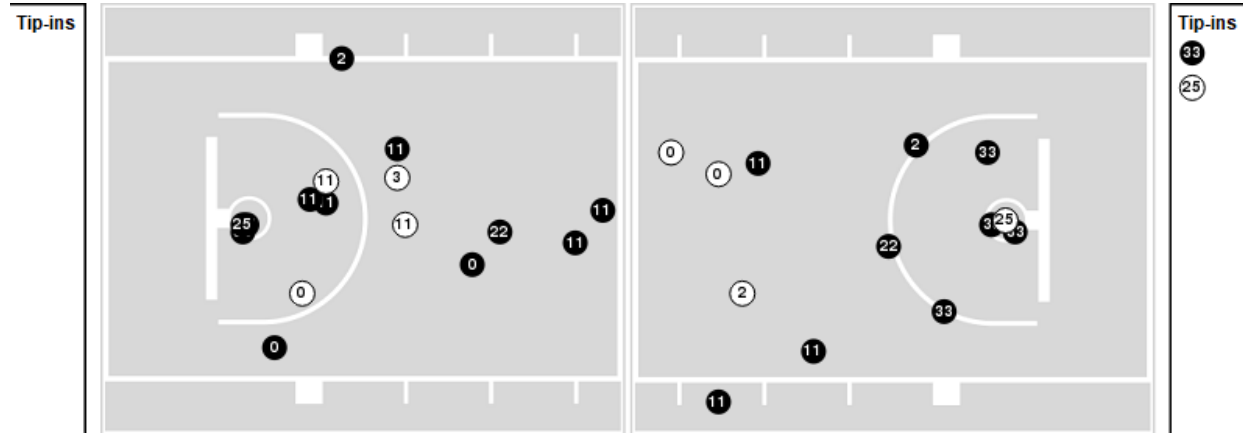

Blow Up Chart

● Made ○ Missed N - Player Number

Pittsburgh	M/A	%
Field Goals	31/55	56
2 Points	24/39	62
3 Points	7/16	44
Free Throws	20/25	80

Pittsburgh	M/A	%
Points in the Paint	40 (20 / 28)	71
Fast Break Points	2 (1/1)	100
Second Chance Points	6 (4/6)	67
Effective FG%	63