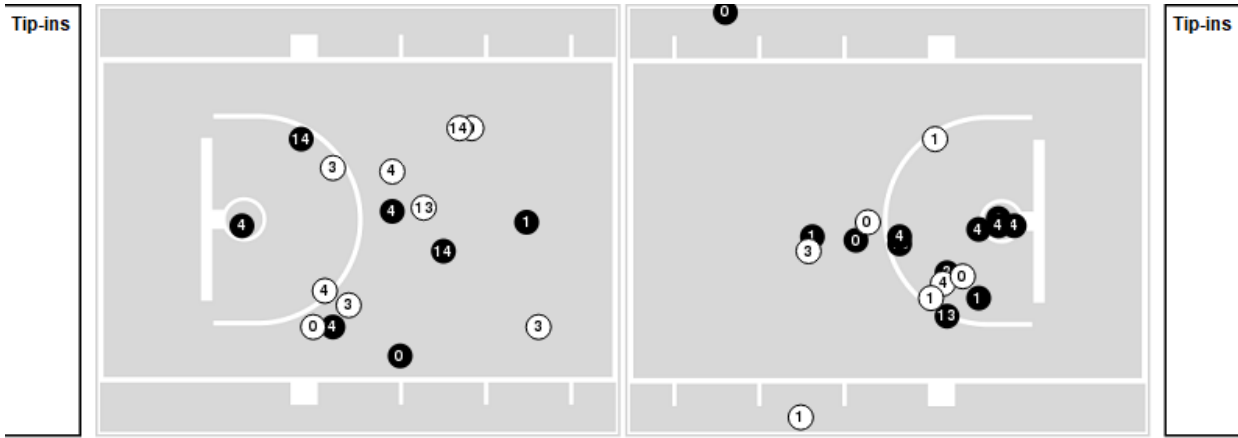

Blow Up Chart

● Made   ○ Missed   N - Player Number

Georgia Tech	M/A	%
Field Goals	30/66	45
2 Points	22/41	54
3 Points	8/25	32
Free Throws	13/19	68

Georgia Tech	M/A	%
Points in the Paint	36 (18 / 33)	55
Fast Break Points	19 (8/8)	100
Second Chance Points	11 (8/16)	50
Effective FG%	52