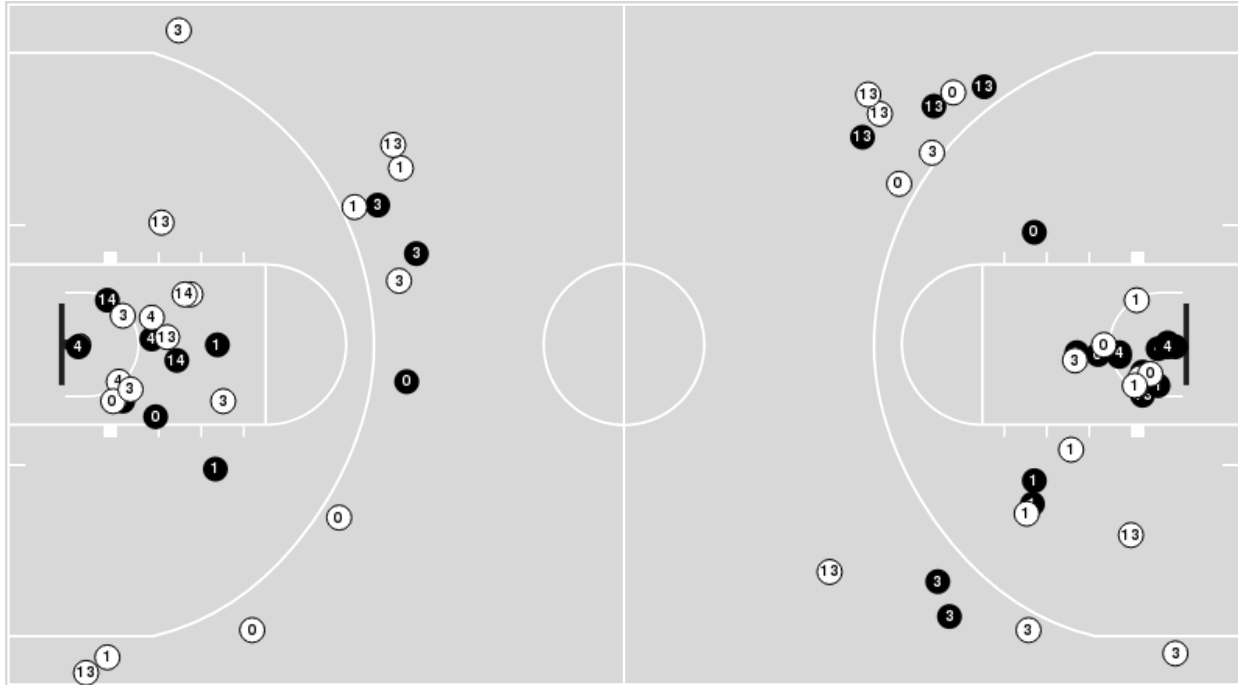

Officials: Justin Porterfield, Bert Smith, Raymie Styons

Players => 0, 1, 3, 4, 5, 10, 11, 12, 13, 14, 23, 24, 30, 33, 35, 43FG Types=>AllResults=>All

Georgia Tech

All Field Goals