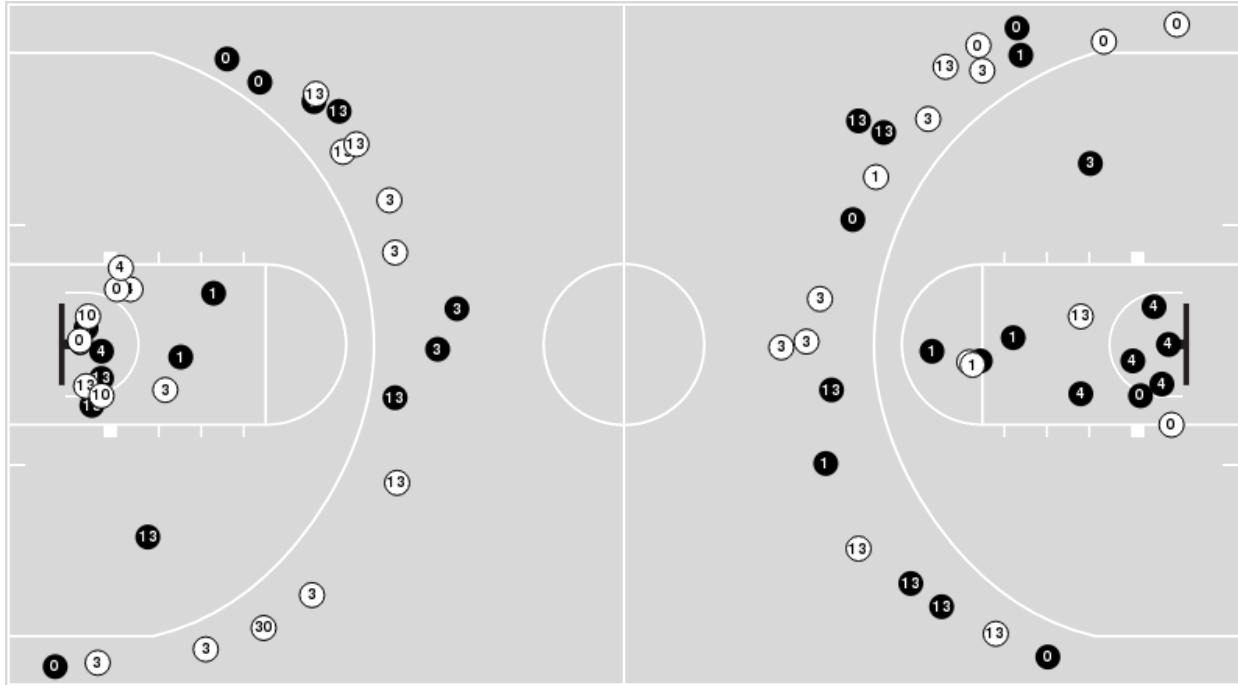

Players => AllFG Types=>AllResults=>All
Georgia Tech

All Field Goals