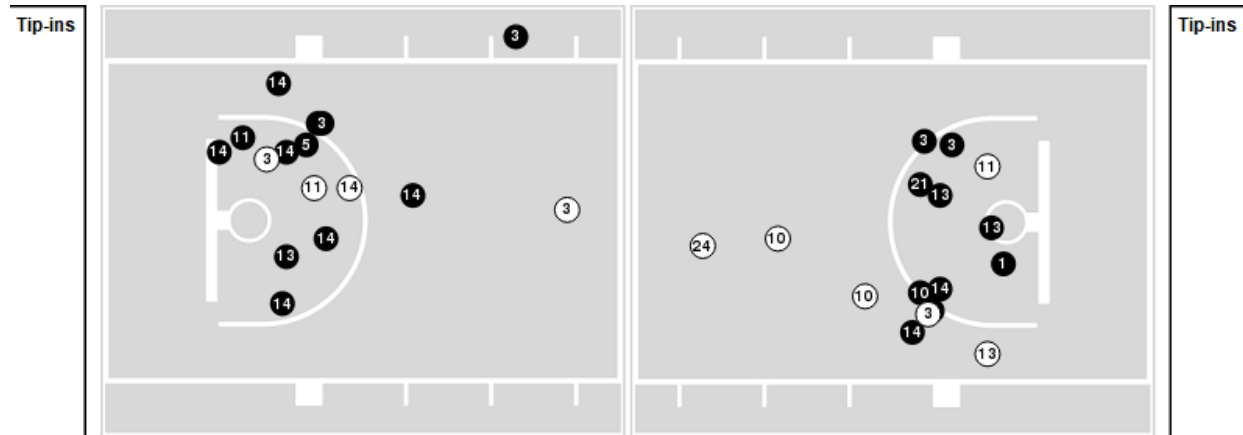

Blow Up Chart

● Made   ○ Missed   N - Player Number

Syracuse	M/A	%
Field Goals	27/56	48
2 Points	23/39	59
3 Points	4/17	24
Free Throws	18/20	90

Syracuse	M/A	%
Points in the Paint	42 (21 / 31)	68
Fast Break Points	17 (12/12)	100
Second Chance Points	4 (3/5)	60
Effective FG%	52