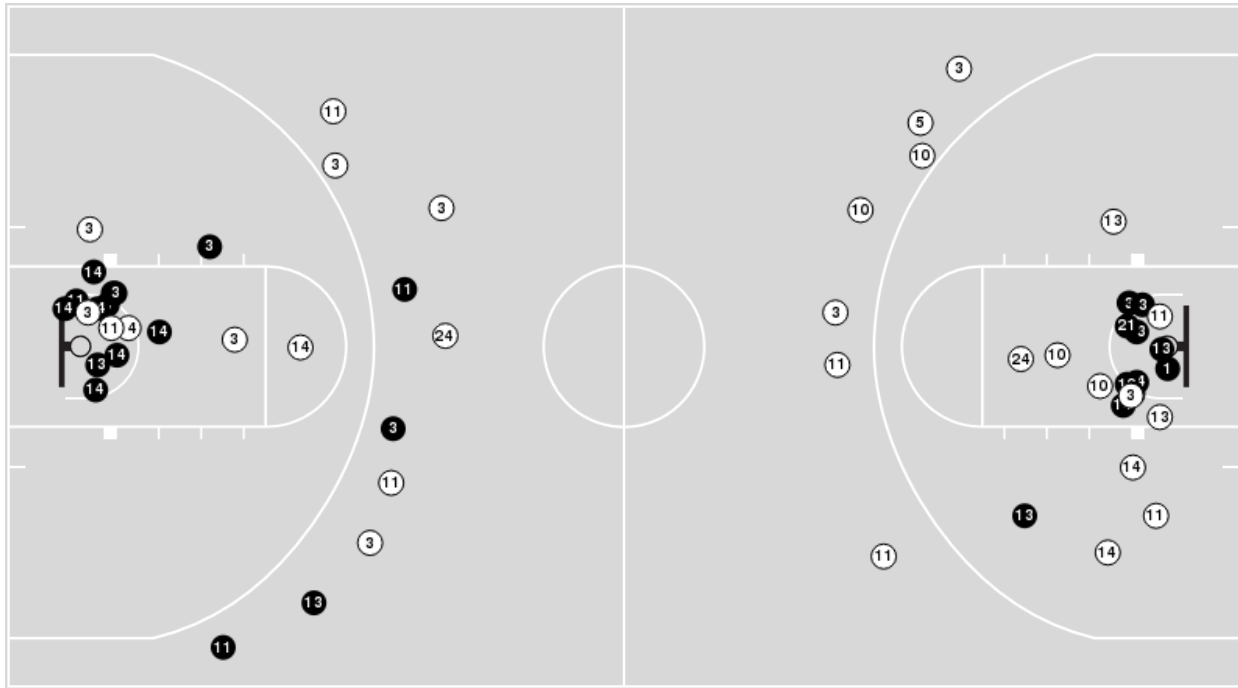

Officials: Clarence Armstrong, John Gaffney, Brent Hampton

Players => AllFG Types=>AllResults=>All

Syracuse

All Field Goals