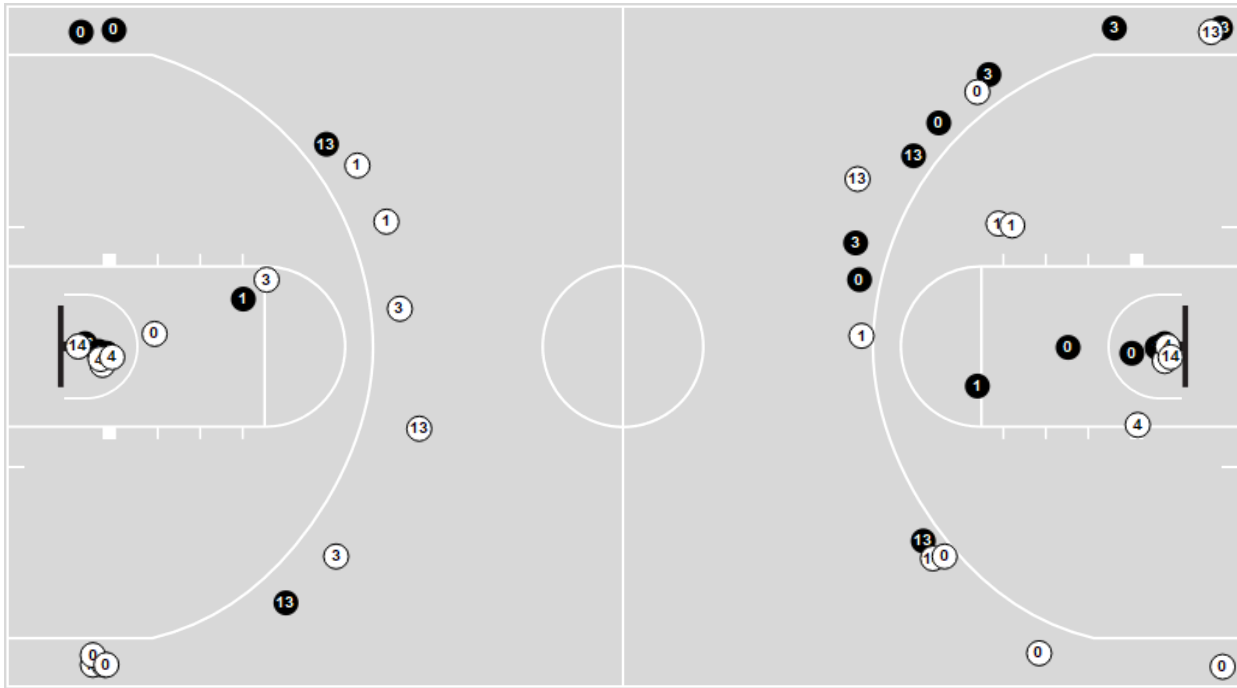

Players => All ; FG Types => All ; Results => All ;

Georgia Tech

All Field Goals