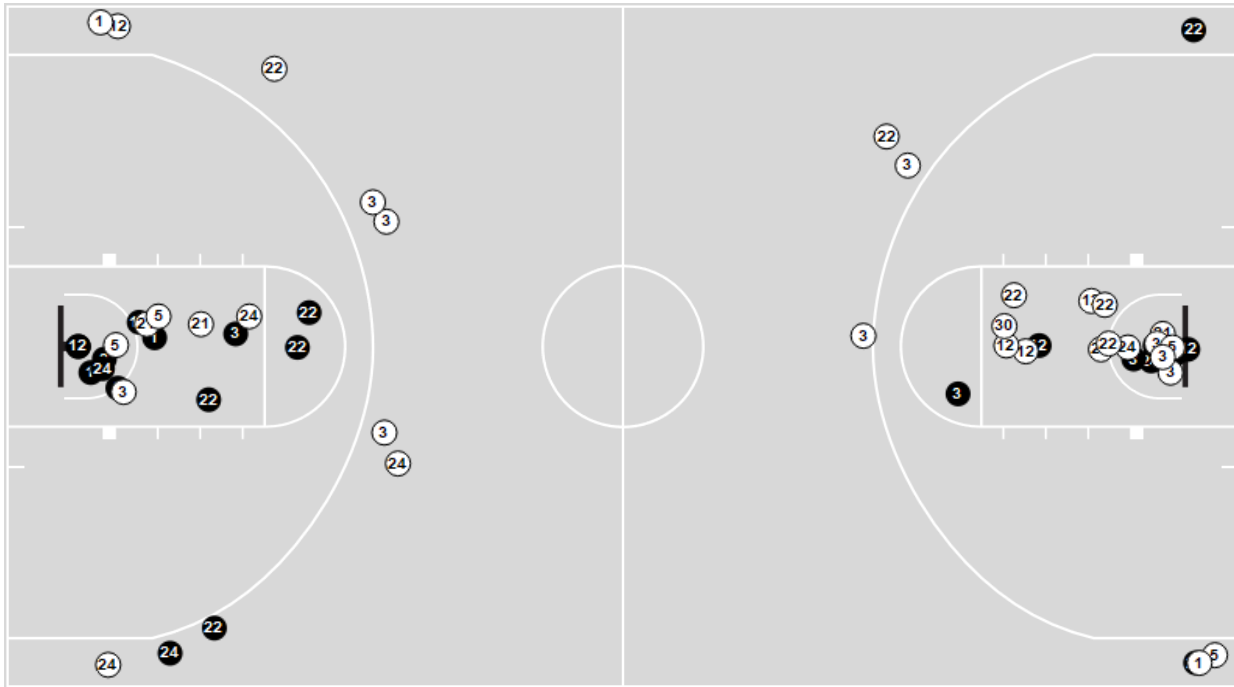

Players => All ; FG Types => All ; Results => All ;
Louisville

All Field Goals