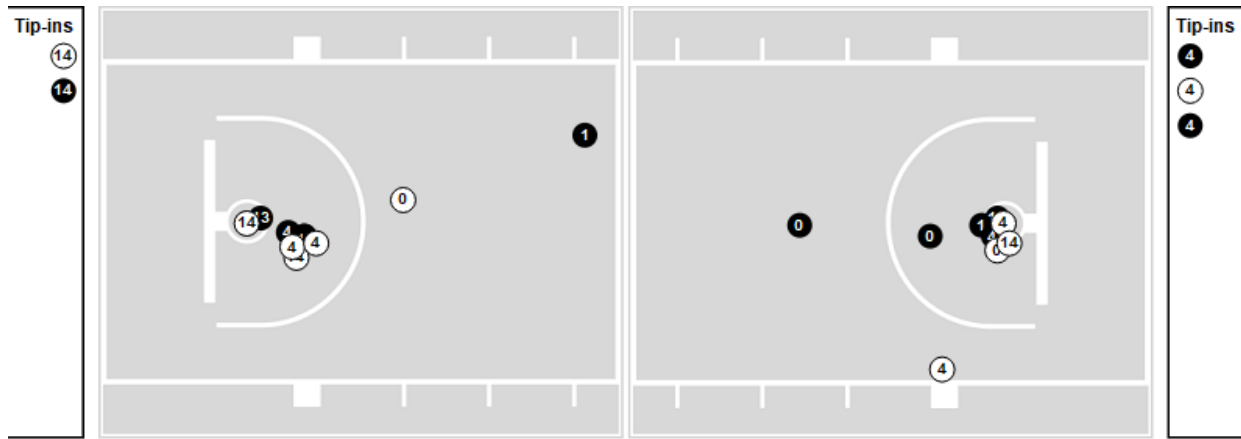

Shots in the Paint

● Made ○ Missed N - Player Number

Georgia Tech	M/A	%
Field Goals	27/56	48
2 Points	15/27	56
3 Points	12/29	41
Free Throws	17/22	77

Georgia Tech	M/A	%
Points in the Paint	28 (14/24)	58
Fast Break Points	16 (8/8)	100
Second Chance Points	11 (6/9)	67
Effective FG%	59