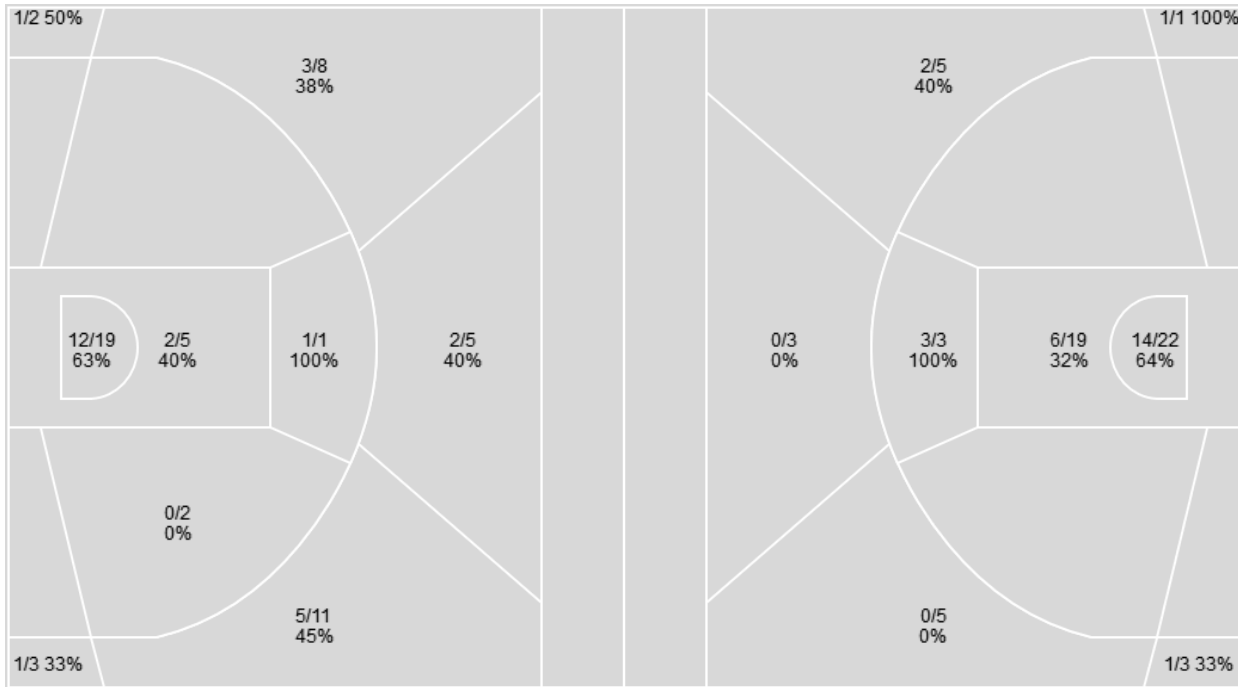

Players => All; FG Types => All ; Results => All ;

Players => All; FG Types => All ; Results => All ;

Georgia Tech

Louisville

Georgia Tech	M/A	%
Field Goals	27/56	48
2 Points	15/27	56
3 Points	12/29	41
Free Throws	17/22	77

Louisville	M/A	%
Field Goals	27/61	44
2 Points	23/44	52
3 Points	4/17	24
Free Throws	9/12	75