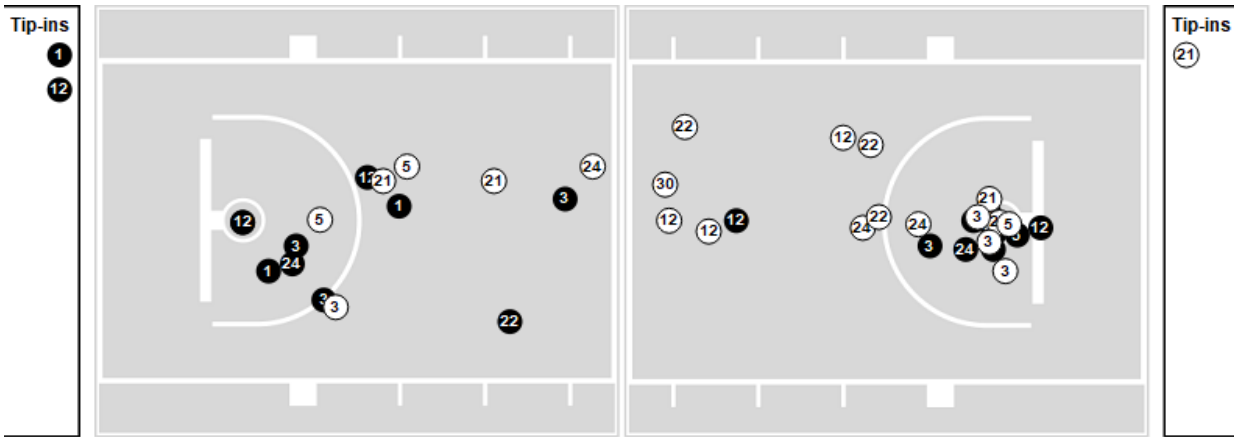

Shots in the Paint

● Made   ○ Missed   N - Player Number

Louisville	M/A	%
Field Goals	27/61	44
2 Points	23/44	52
3 Points	4/17	24
Free Throws	9/12	75

Louisville	M/A	%
Points in the Paint	40 (20/41)	49
Fast Break Points	6 (3/3)	100
Second Chance Points	10 (7/13)	54
Effective FG%	48