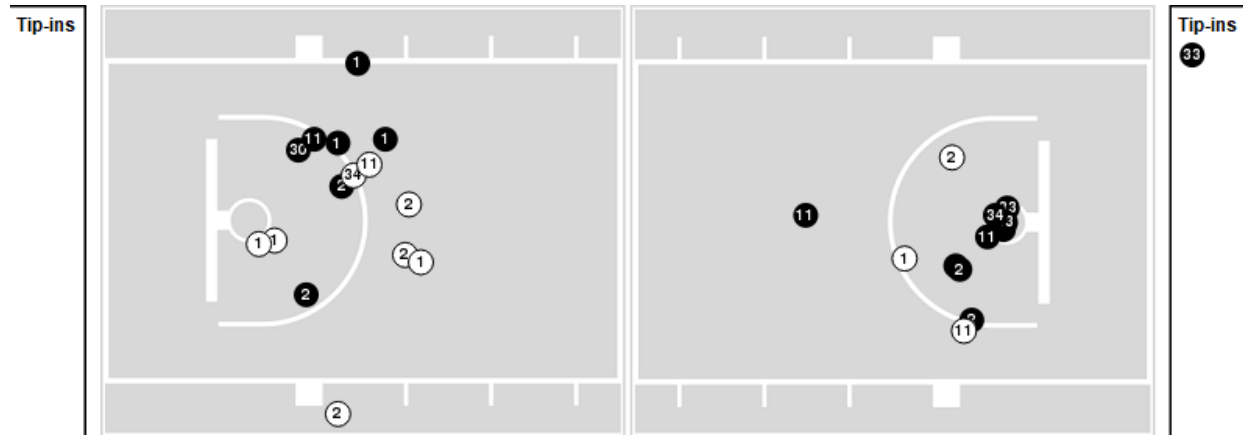

Officials: Jamie Luckie, AJ Desai, Justin Porterfield

Players => 0, 1, 2, 4, 10, 11, 13, 20, 25, 30, 33, 34, 40, 45, 51, 52, 55FG Types=>AllResults=>All

Wake Forest

All Field Goals

Blow Up Chart

● Made ○ Missed N - Player Number