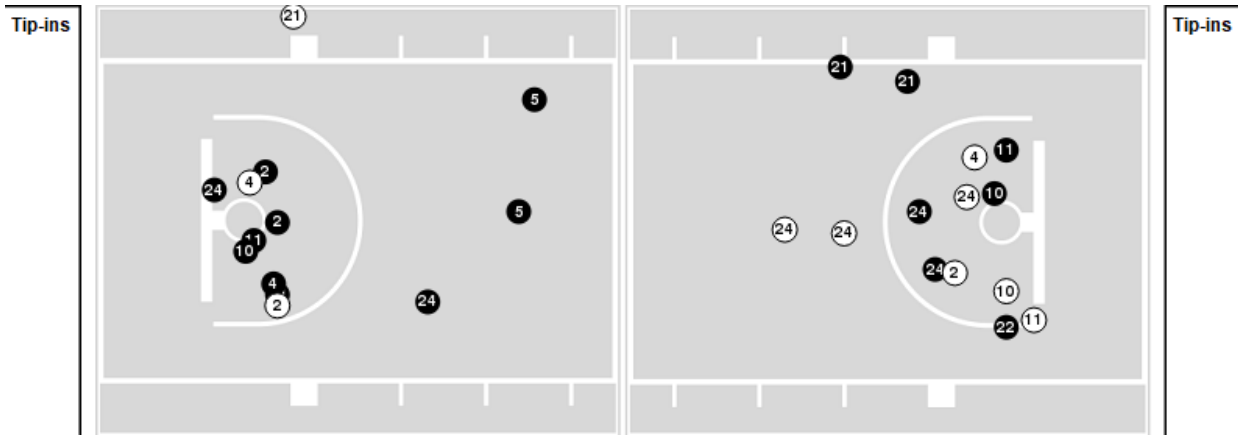

Blow Up Chart

● Made   ○ Missed   N - Player Number

Clemson	M/A	%
Field Goals	27/51	53
2 Points	18/31	58
3 Points	9/20	45
Free Throws	9/11	82

Clemson	M/A	%
Points in the Paint	32 (16 / 25)	64
Fast Break Points	0 (0/0)	0
Second Chance Points	7 (3/3)	100
Effective FG%	62