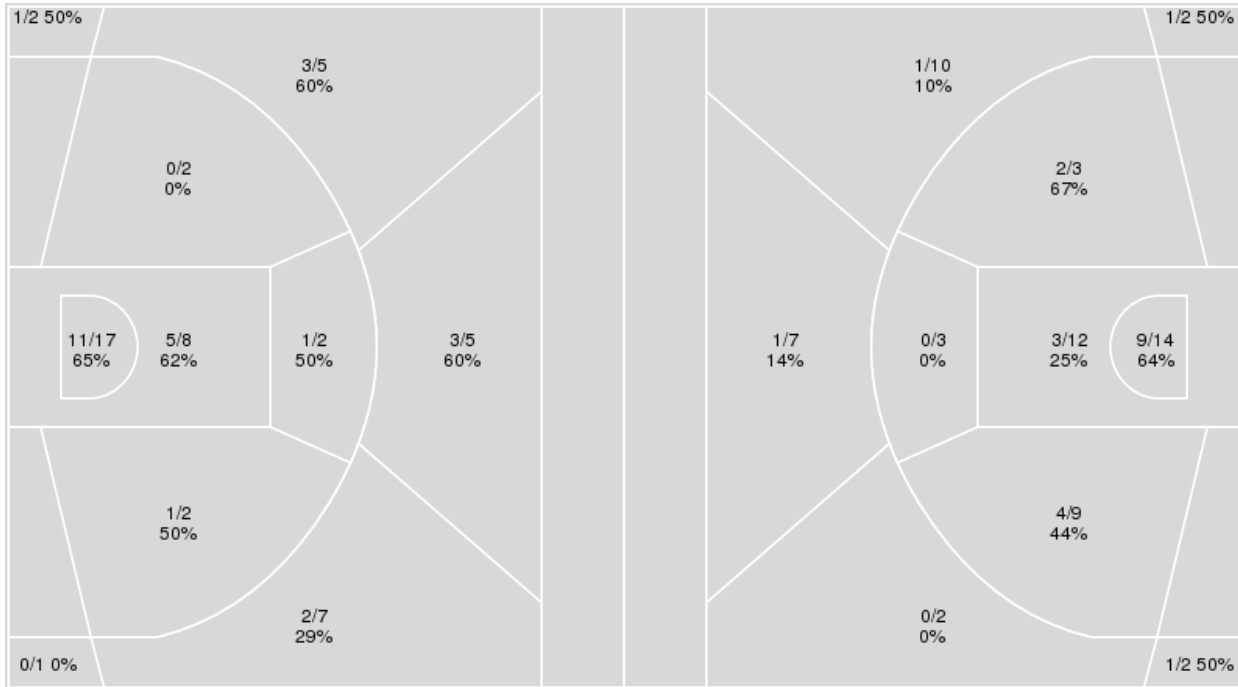

Officials: Pat Driscoll, Brent Hampton, Justin Porterfield

{ Players => 0, 1, 2, 4, 5, 10, 11, 12, 13, 14, 15, 20, 21, 22, 24, 32; } FG { Players => All; } FG Types => All; Results => All;
Types => All; Results => All;

Clemson

Georgia Tech

Clemson	M/A	%
Field Goals	27/51	53
2 Points	18/31	58
3 Points	9/20	45
Free Throws	9/11	82

Georgia Tech	M/A	%
Field Goals	22/64	34
2 Points	18/41	44
3 Points	4/23	17
Free Throws	3/4	75