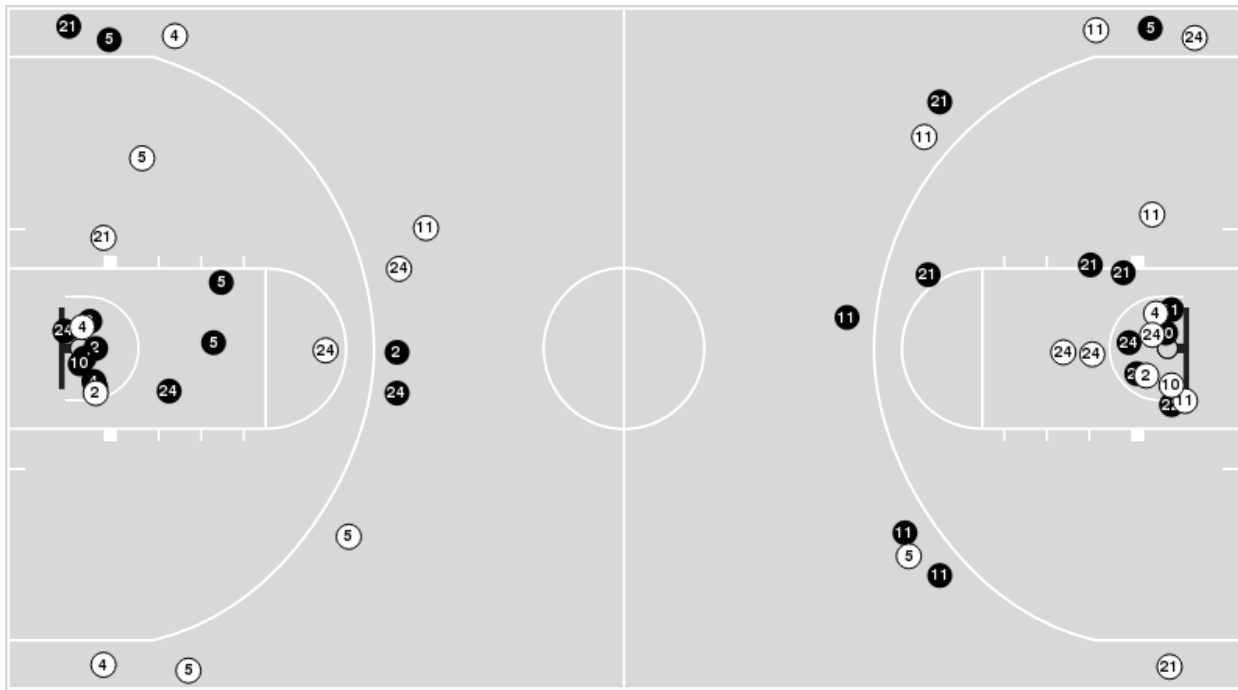

Officials: Pat Driscoll, Brent Hampton, Justin Porterfield

Players => 0, 1, 2, 4, 5, 10, 11, 12, 13, 14, 15, 20, 21, 22, 24, 32FG Types=>AllResults=>All

Clemson

All Field Goals