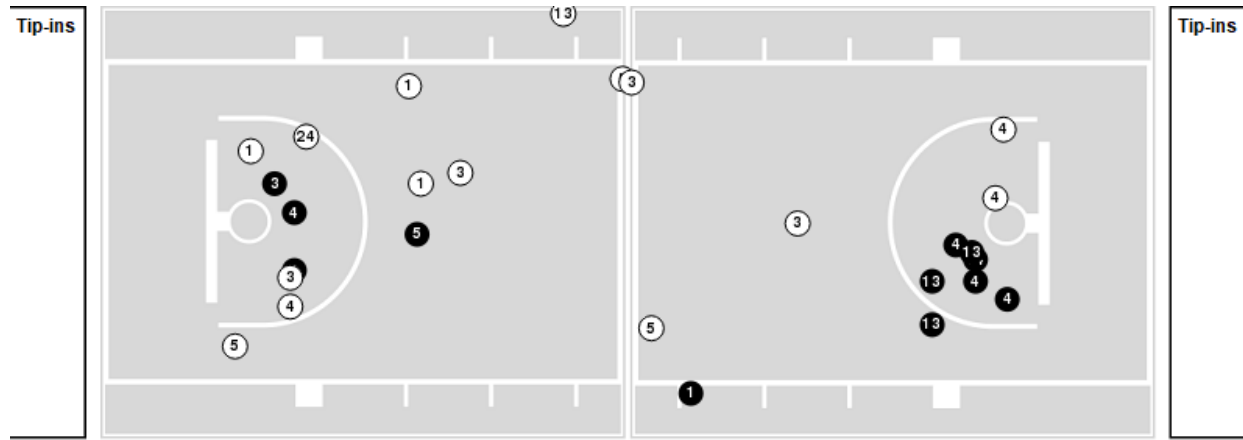

Blow Up Chart

● Made ○ Missed N - Player Number

Georgia Tech	M/A	%
Field Goals	22/64	34
2 Points	18/41	44
3 Points	4/23	17
Free Throws	3/4	75

Georgia Tech	M/A	%
Points in the Paint	24 (12 / 26)	46
Fast Break Points	2 (1/1)	100
Second Chance Points	6 (3/8)	38
Effective FG%	38