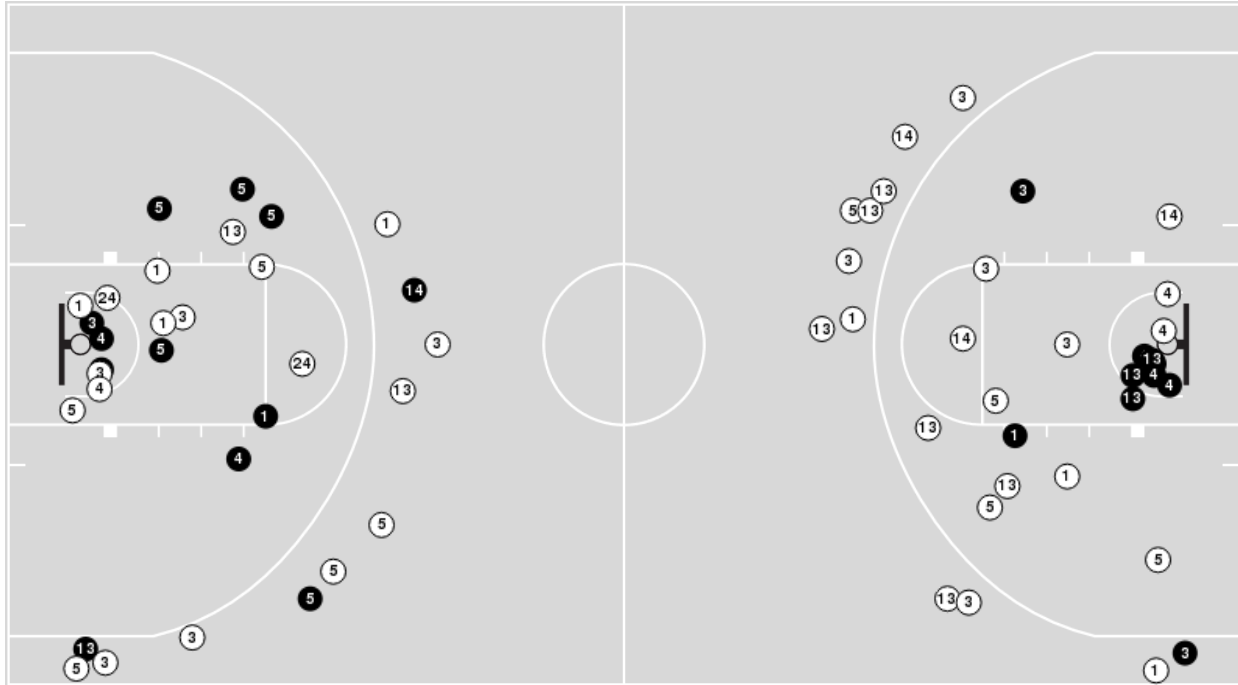

Officials: Pat Driscoll, Brent Hampton, Justin Porterfield

Players => AllFG Types=>AllResults=>All
Georgia Tech

All Field Goals