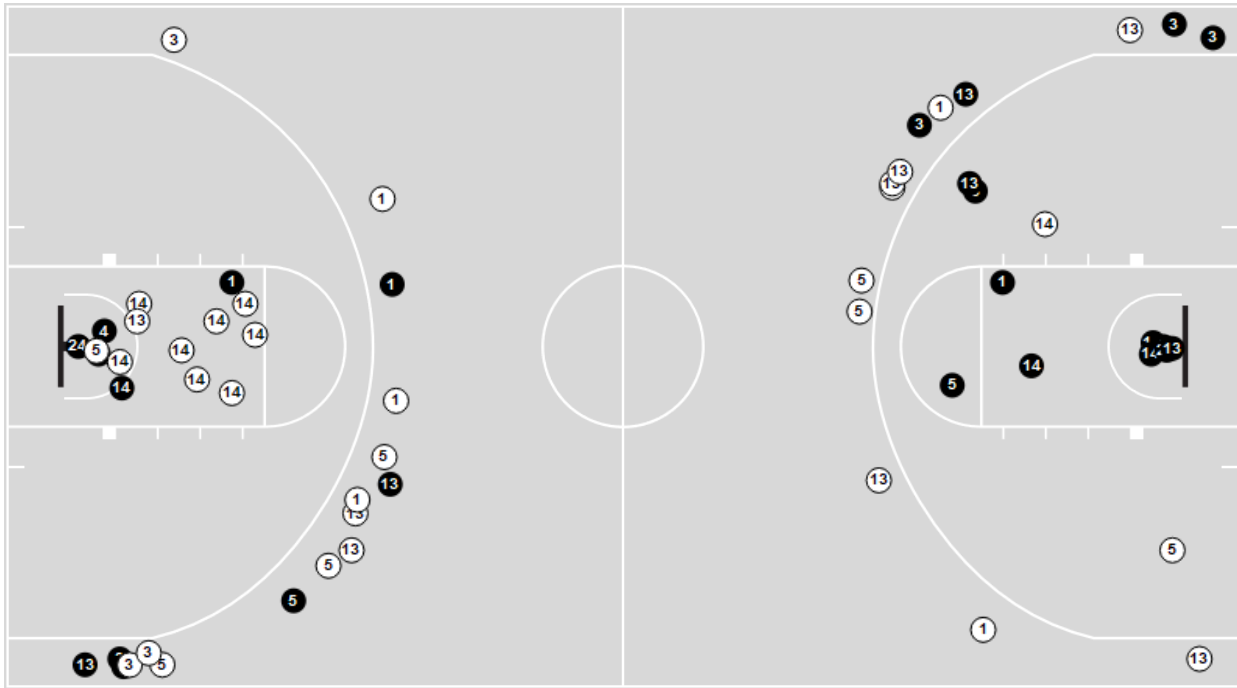

Syracuse	M/A	%
Points in the Paint	44 (22/33)	67
Fast Break Points	14 (6/8)	75
Second Chance Points	5 (3/7)	43
Effective FG%	61	

Players => All ; FG Types => All ; Results => All ;

**Georgia Tech**

**All Field Goals**

Official Basketball Rotations Summary - Final  
**Syracuse at Georgia Tech**  
 01/21/23 McCarish Pavilion, Atlanta  
 2022-23 Men's Basketball

Game Time: 12:00 PM  
 Game Duration: 1:49  
 Attendance: 5,586