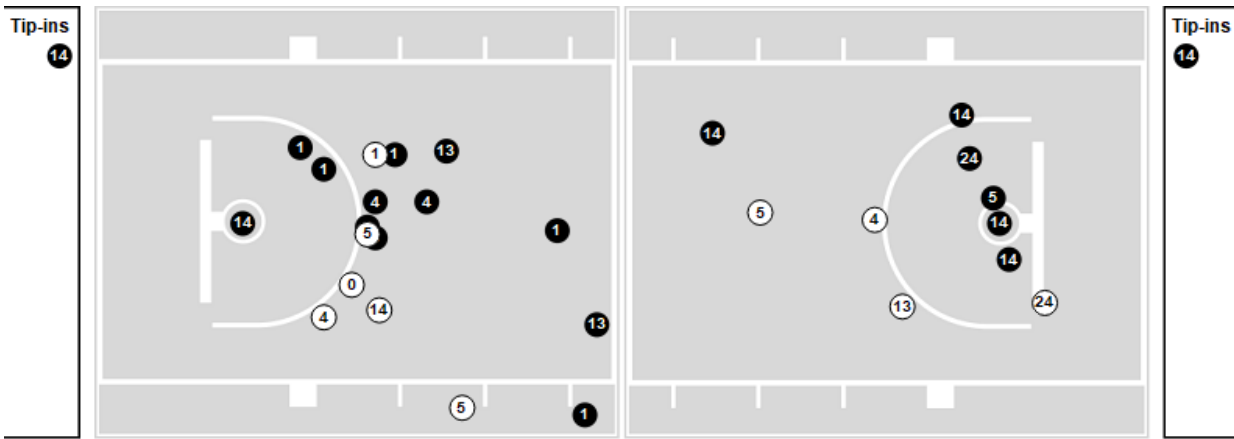

Shots in the Paint

● Made   ○ Missed   N - Player Number

Georgia Tech	M/A	%
Field Goals	25/58	43
2 Points	20/35	57
3 Points	5/23	22
Free Throws	11/18	61

Georgia Tech	M/A	%
Points in the Paint	34 (17/26)	65
Fast Break Points	10 (5/5)	100
Second Chance Points	9 (5/7)	71
Effective FG%	47