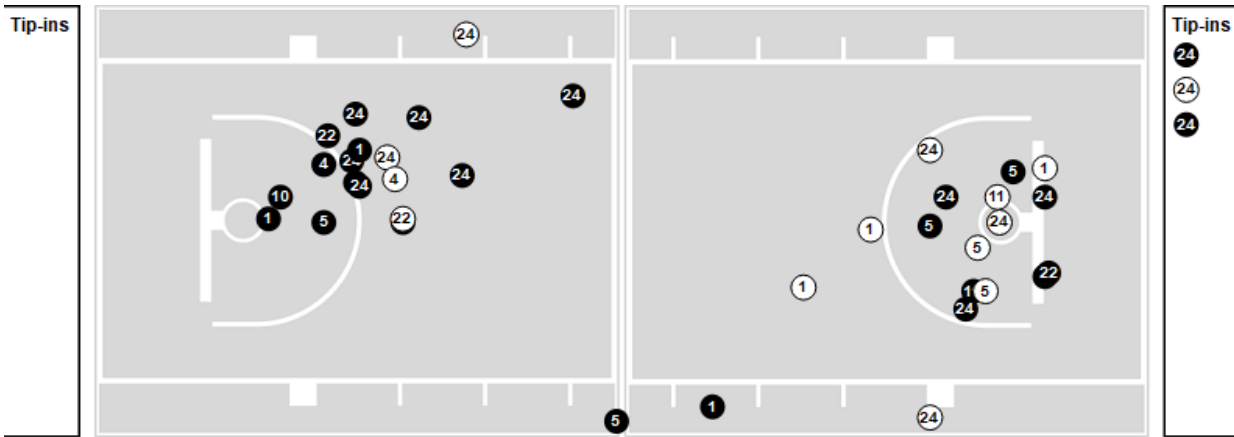

Shots in the Paint

● Made ○ Missed N - Player Number

Clemson	M/A	%
Field Goals	31/62	50
2 Points	26/44	59
3 Points	5/18	28
Free Throws	12/13	92

Clemson	M/A	%
Points in the Paint	48 (24/35)	69
Fast Break Points	5 (2/2)	100
Second Chance Points	11 (5/7)	71
Effective FG%	54