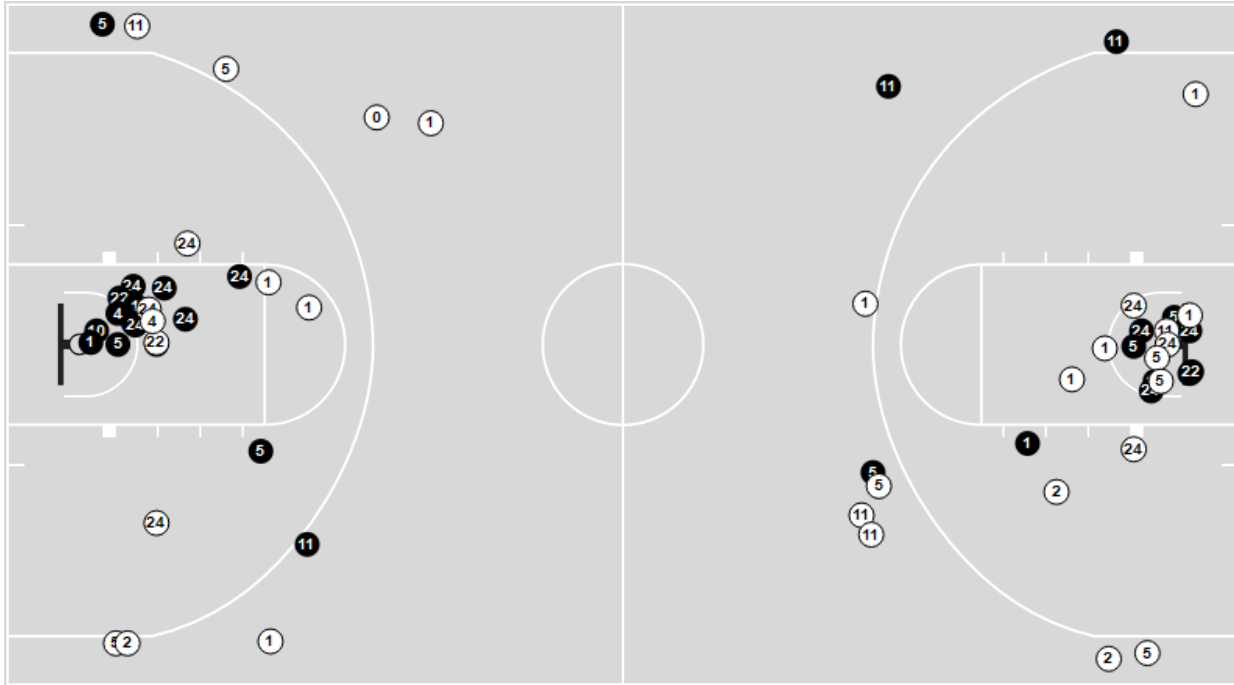

Players => All ; FG Types => All ; Results => All ;
Clemson

All Field Goals