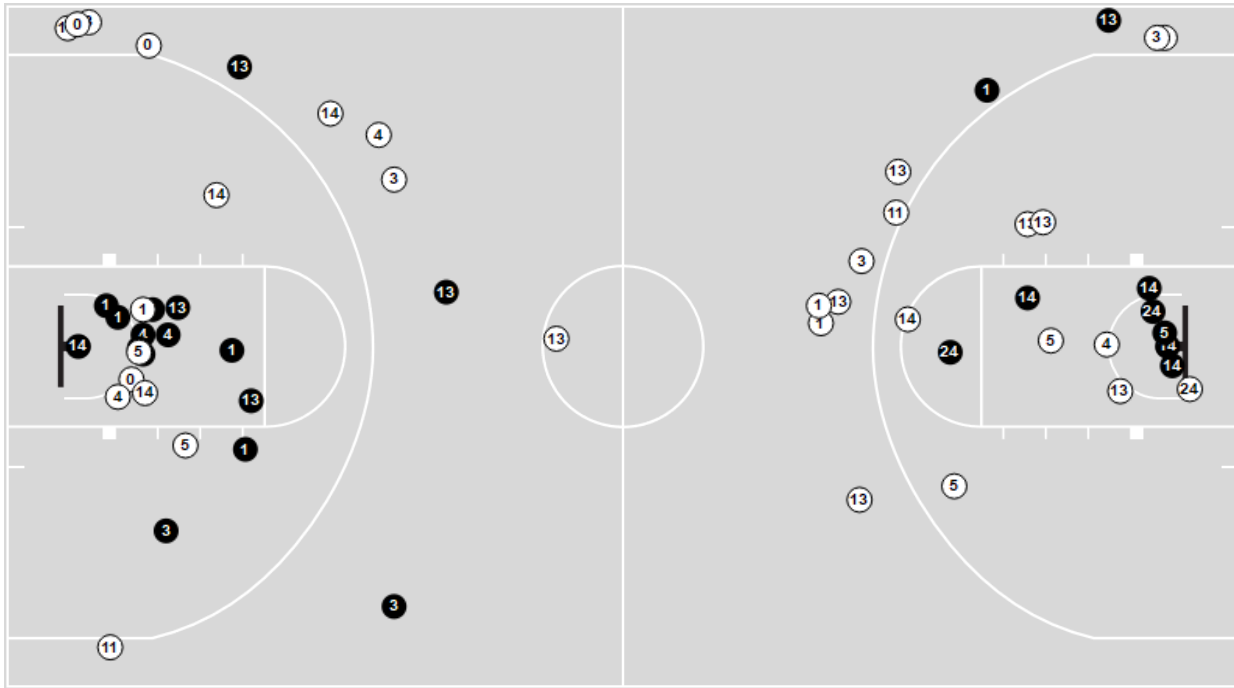

Players => All ; FG Types => All ; Results => All ;

Georgia Tech

All Field Goals