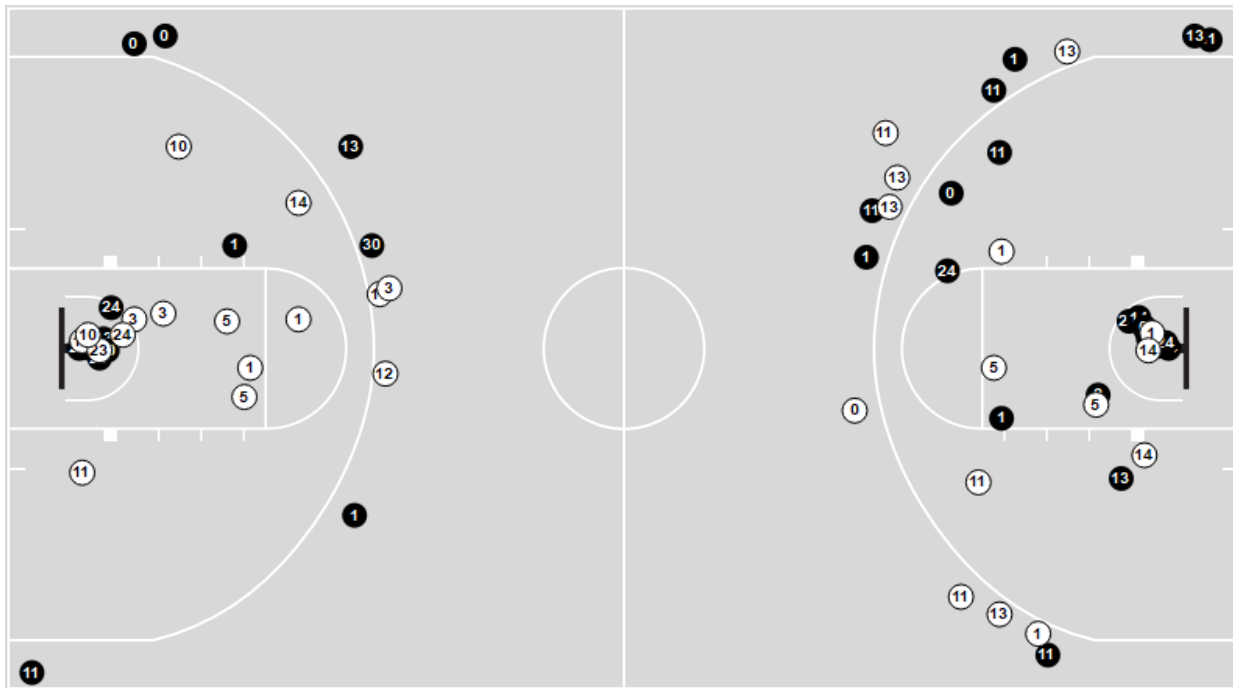

Players => All ; FG Types => All ; Results => All ;

Georgia Tech

All Field Goals