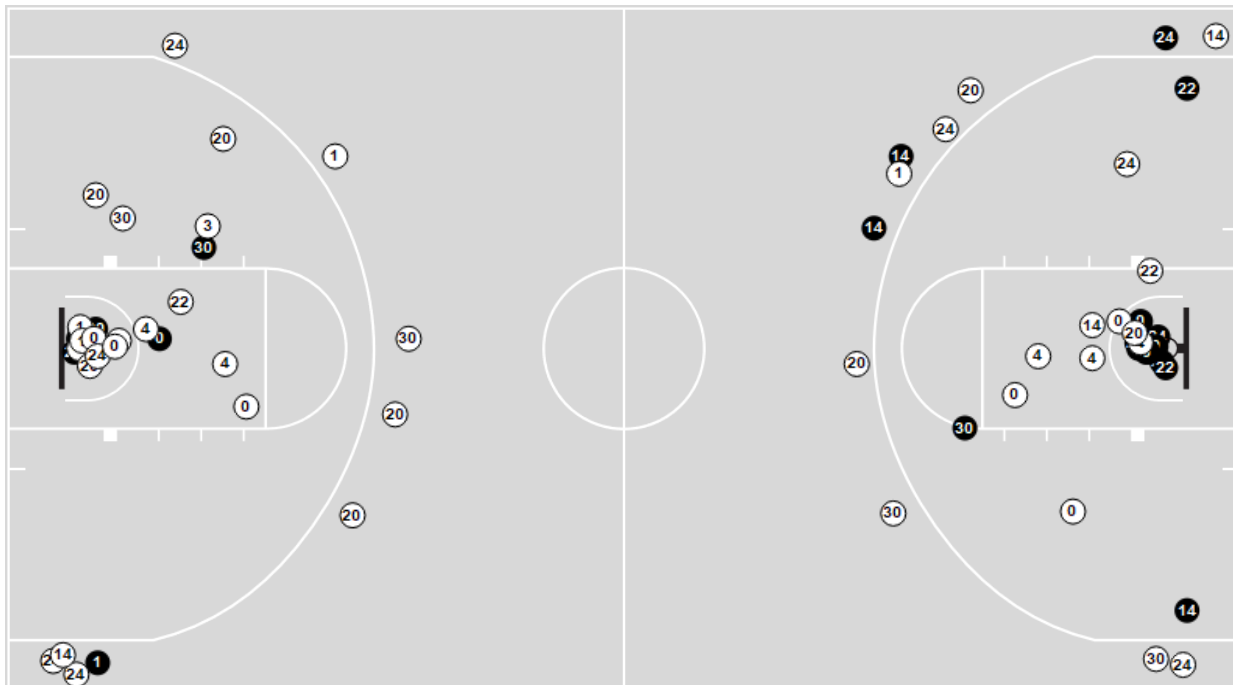

Players => All ; FG Types => All ; Results => All ;
Alabama St.

All Field Goals