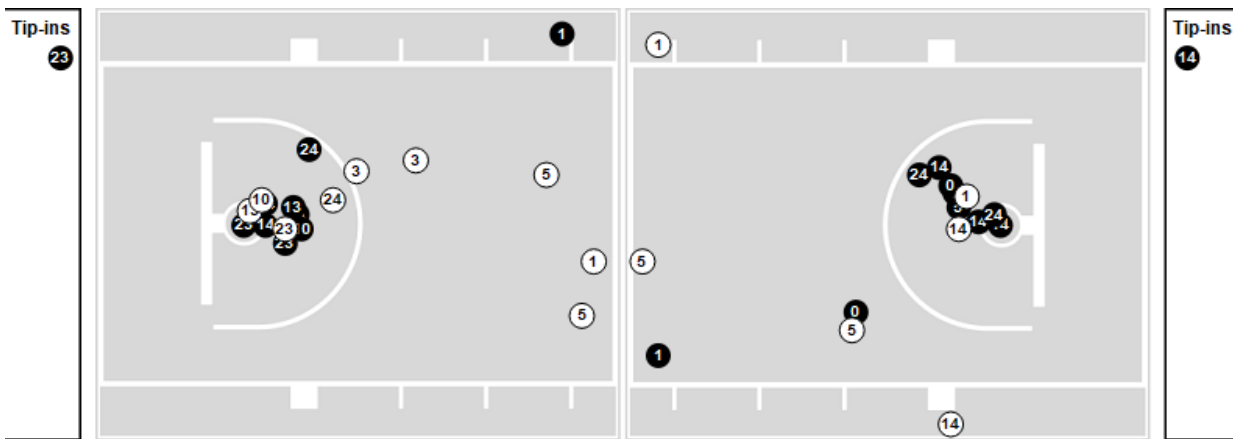

Shots in the Paint

● Made ○ Missed N - Player Number

Georgia Tech	M/A	%
Field Goals	37/68	54
2 Points	24/44	55
3 Points	13/24	54
Free Throws	9/13	69

Georgia Tech	M/A	%
Points in the Paint	38 (19/32)	59
Fast Break Points	21 (10/11)	91
Second Chance Points	11 (7/9)	78
Effective FG%	64