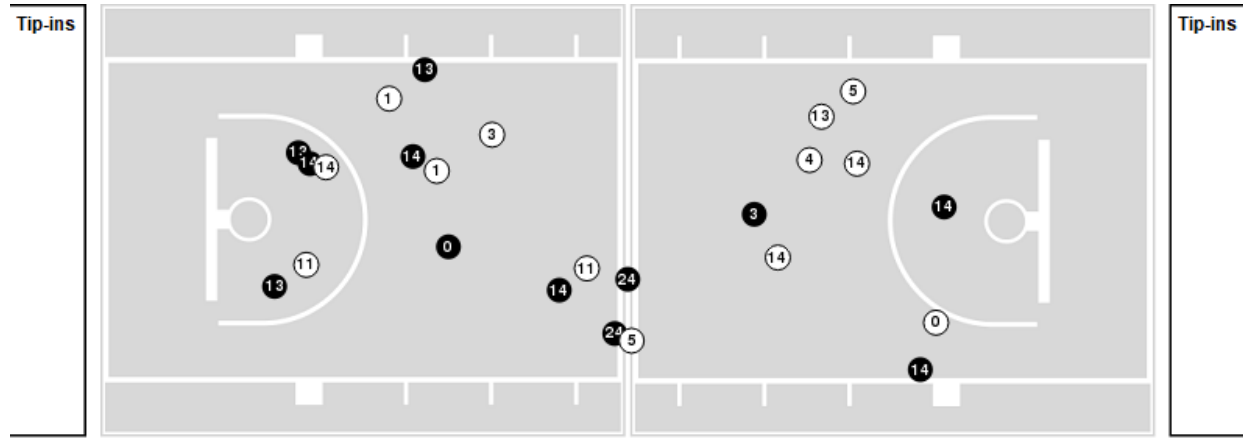

Blow Up Chart

● Made   ○ Missed   N - Player Number

Georgia Tech	M/A	%
Field Goals	22/54	41
2 Points	13/28	46
3 Points	9/26	35
Free Throws	6/8	75

Georgia Tech	M/A	%
Points in the Paint	22 (11 / 24)	46
Fast Break Points	3 (2/3)	67
Second Chance Points	0 (0/0)	0
Effective FG%	49