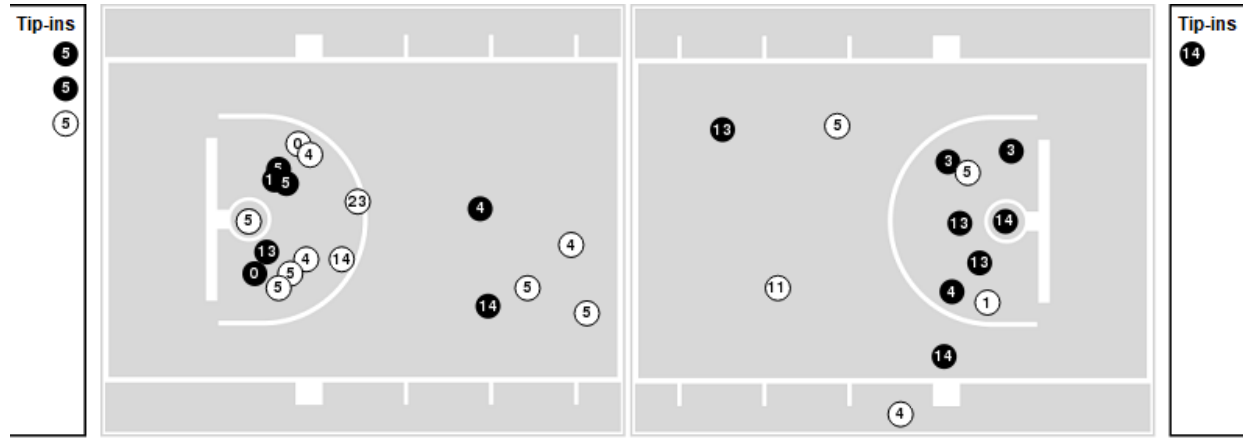

**Officials:** Brian Dorsey, Chris Beaver, Brooks Wells

Players => 0, 1, 3, 4, 5, 10, 11, 12, 13, 14, 23, 24, 30, 33, 35, 43FG Types=>AllResults=>All

**Georgia Tech**

**All Field Goals**

**Blow Up Chart**