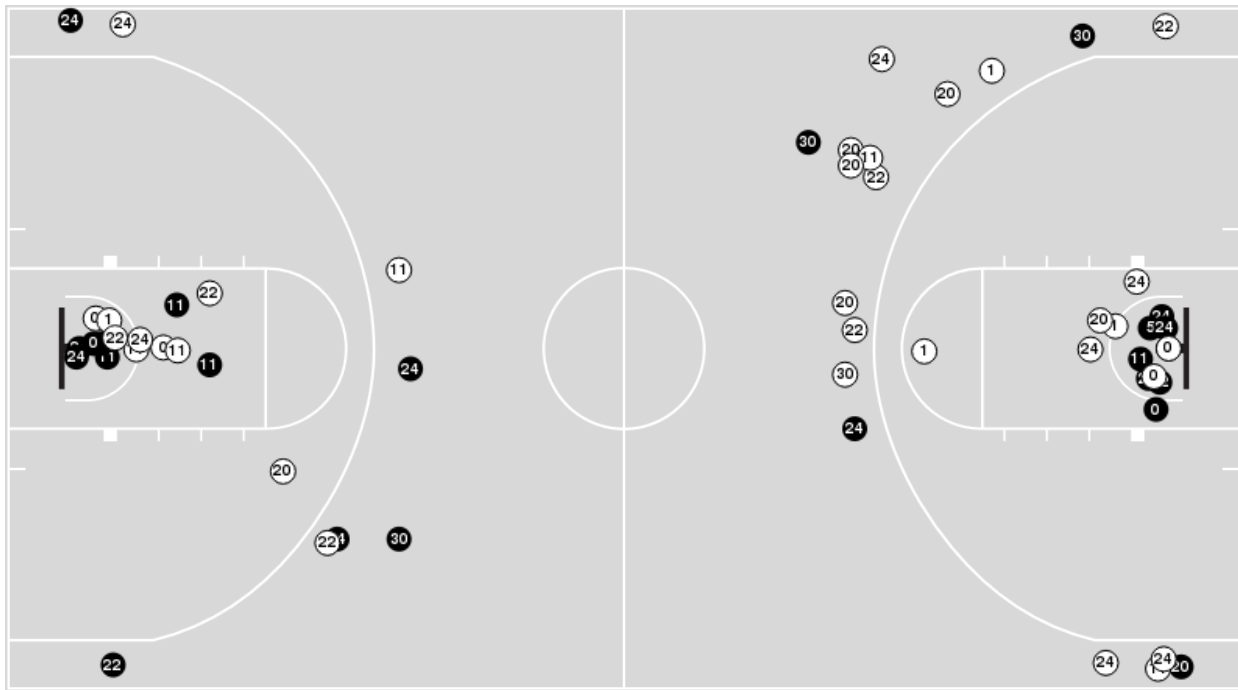

**Officials:** Brian Dorsey, Chris Beaver, Brooks Wells

Players => 0, 1, 2, 4, 5, 10, 11, 14, 20, 22, 23, 24, 25, 30, 44FG Types=>AllResults=>All

**Iowa**

**All Field Goals**

**Blow Up Chart**

● Made ○ Missed N - Player Number