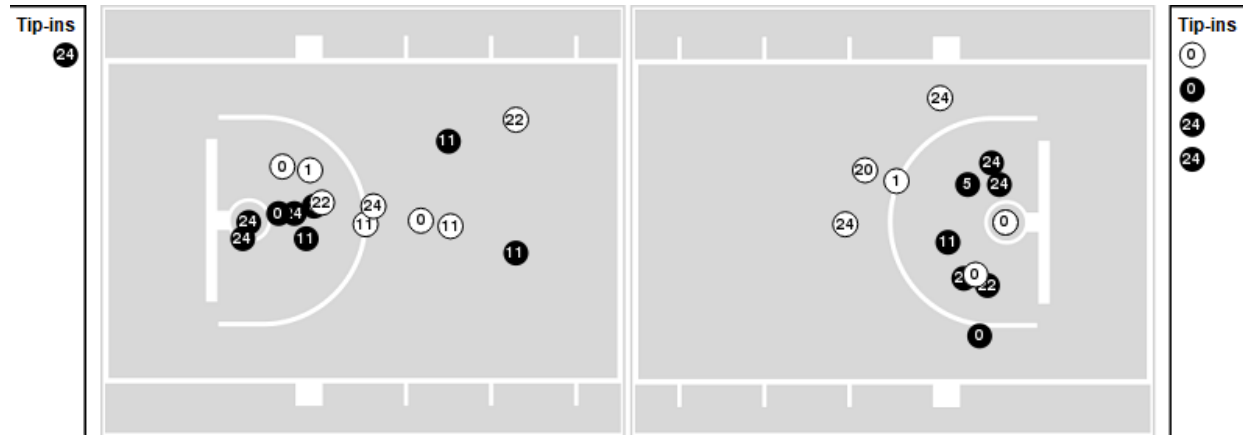

**Officials:** Brian Dorsey, Chris Beaver, Brooks Wells

Players => 0, 1, 2, 4, 5, 10, 11, 14, 20, 22, 23, 24, 25, 30, 44FG Types=>AllResults=>All

**Iowa**

**All Field Goals**

**Blow Up Chart**

● Made ○ Missed N - Player Number