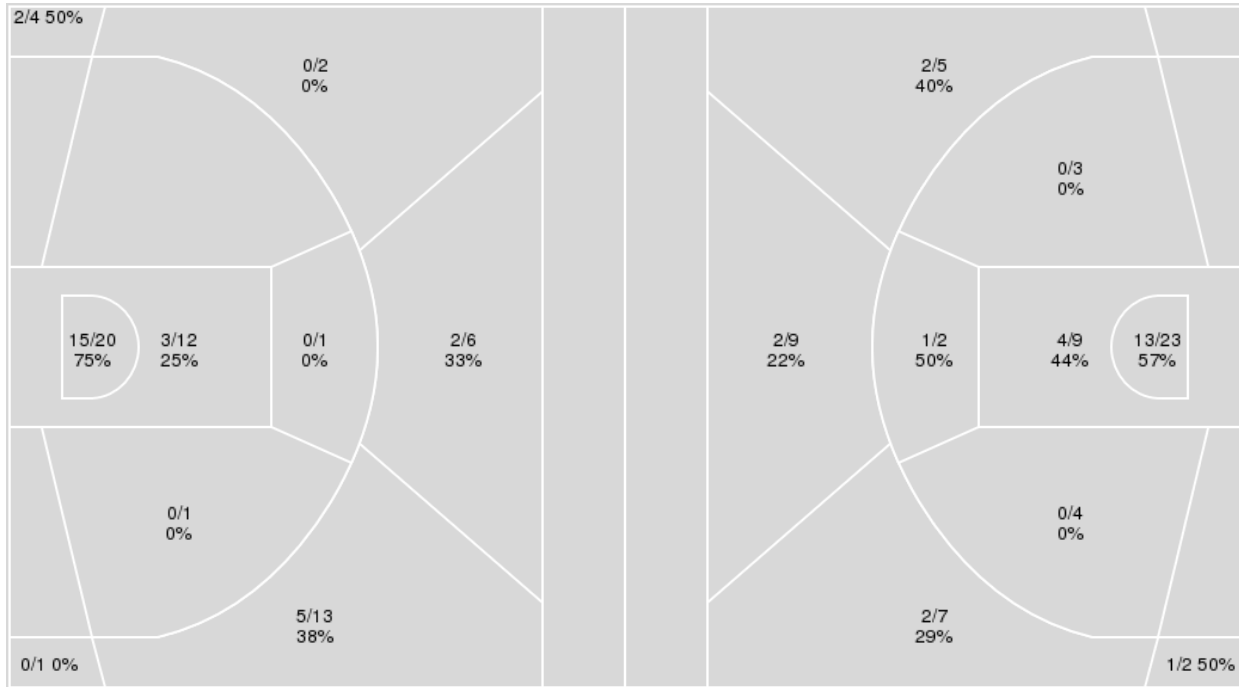

Officials: Brian Dorsey, Chris Beaver, Brooks Wells

{ Players => 0, 1, 2, 4, 5, 10, 11, 14, 20, 22, 23, 24, 25, 30, 44; } FG
Types => All; Results => All;

{ Players => 0, 1, 3, 4, 5, 10, 11, 12, 13, 14, 23, 24, 30, 33, 35, 43; } FG
Types => All; Results => All;

Iowa

Georgia Tech

Iowa	M/A	%
Field Goals	27/60	45
2 Points	18/34	53
3 Points	9/26	35
Free Throws	18/31	58

Georgia Tech	M/A	%
Field Goals	25/64	39
2 Points	18/41	44
3 Points	7/23	30
Free Throws	8/10	80