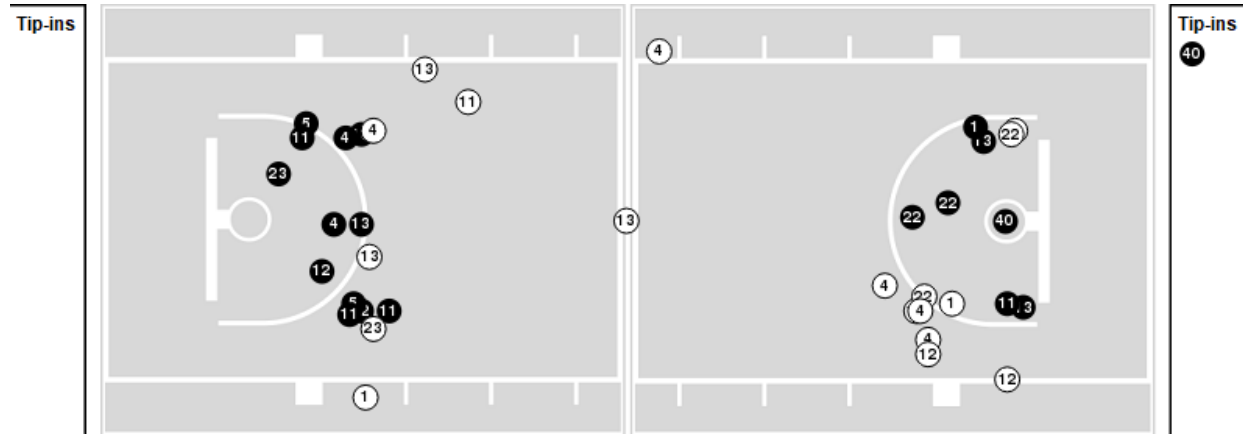

Blow Up Chart

● Made ○ Missed N - Player Number

Marquette	M/A	%
Field Goals	29/61	48
2 Points	20/38	53
3 Points	9/23	39
Free Throws	17/22	77

Marquette	M/A	%
Points in the Paint	38 (19 / 33)	58
Fast Break Points	17 (12/13)	92
Second Chance Points	12 (6/11)	55
Effective FG%	55