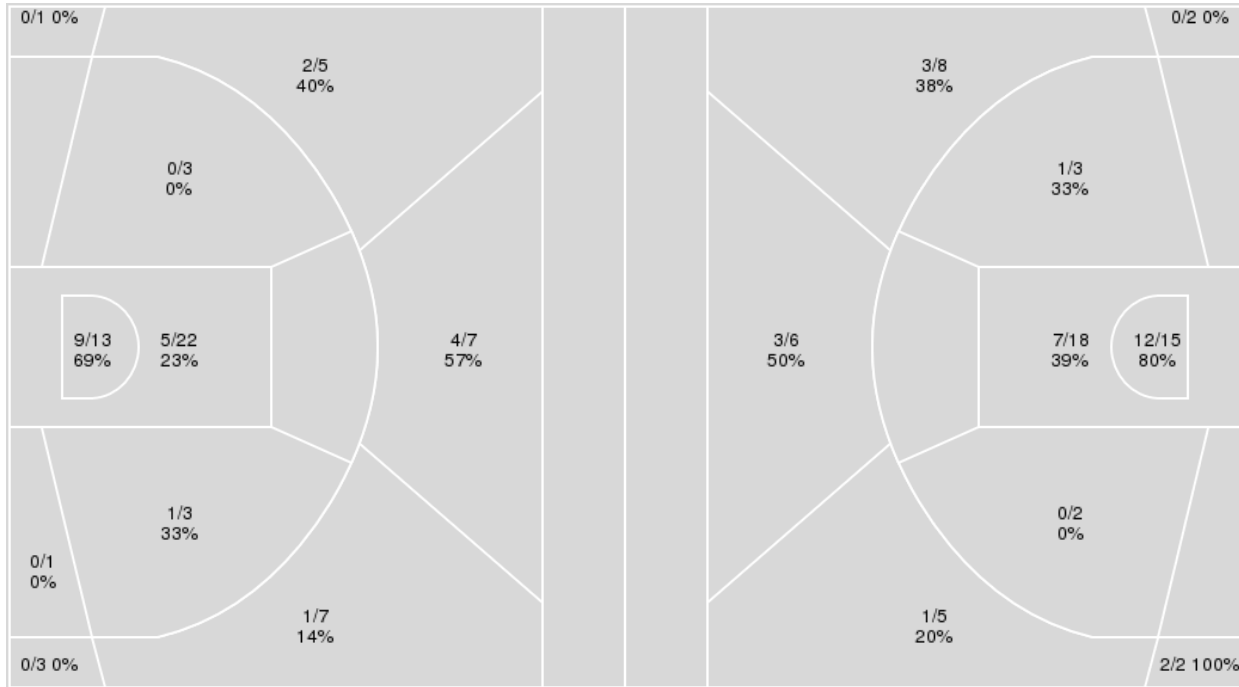

Officials: Brian Dorsey, Patrick Evans, Mark Schnur

{ Players => All; } FG Types => All; Results => All;

{ Players => 1, 2, 4, 5, 10, 11, 12, 13, 21, 22, 23, 25, 40, 41, 42, 51, 55;
} FG Types => All; Results => All;

Georgia Tech

Marquette

Georgia Tech	M/A	%
Field Goals	22/65	34
2 Points	15/42	36
3 Points	7/23	30
Free Throws	9/10	90

Marquette	M/A	%
Field Goals	29/61	48
2 Points	20/38	53
3 Points	9/23	39
Free Throws	17/22	77