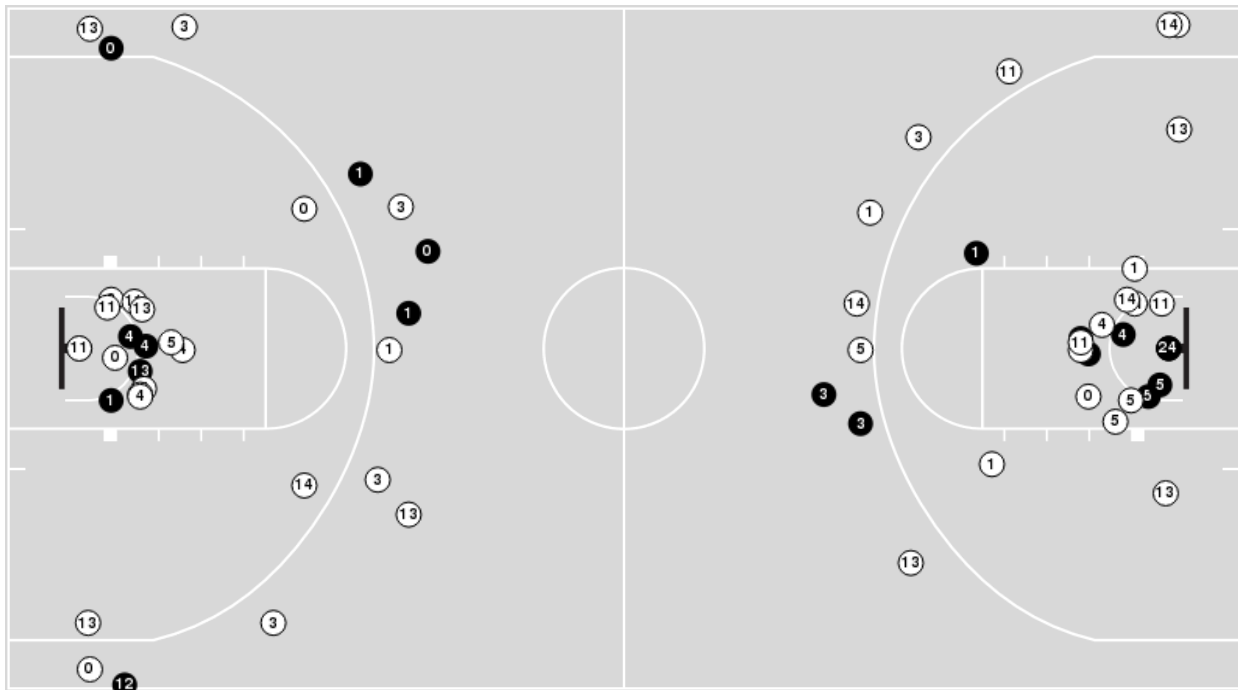

Officials: Brian Dorsey, Patrick Evans, Mark Schnur

Players => AllFG Types=>AllResults=>All

Georgia Tech

All Field Goals