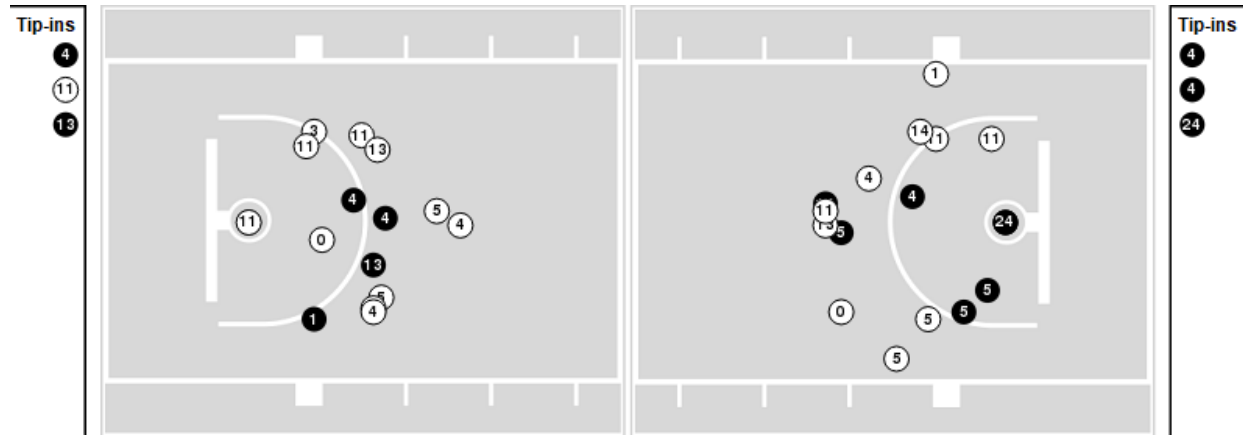

Blow Up Chart

● Made ○ Missed N - Player Number

Georgia Tech	M/A	%
Field Goals	22/65	34
2 Points	15/42	36
3 Points	7/23	30
Free Throws	9/10	90

Georgia Tech	M/A	%
Points in the Paint	28 (14 / 35)	40
Fast Break Points	2 (1/1)	100
Second Chance Points	16 (9/13)	69
Effective FG%	39