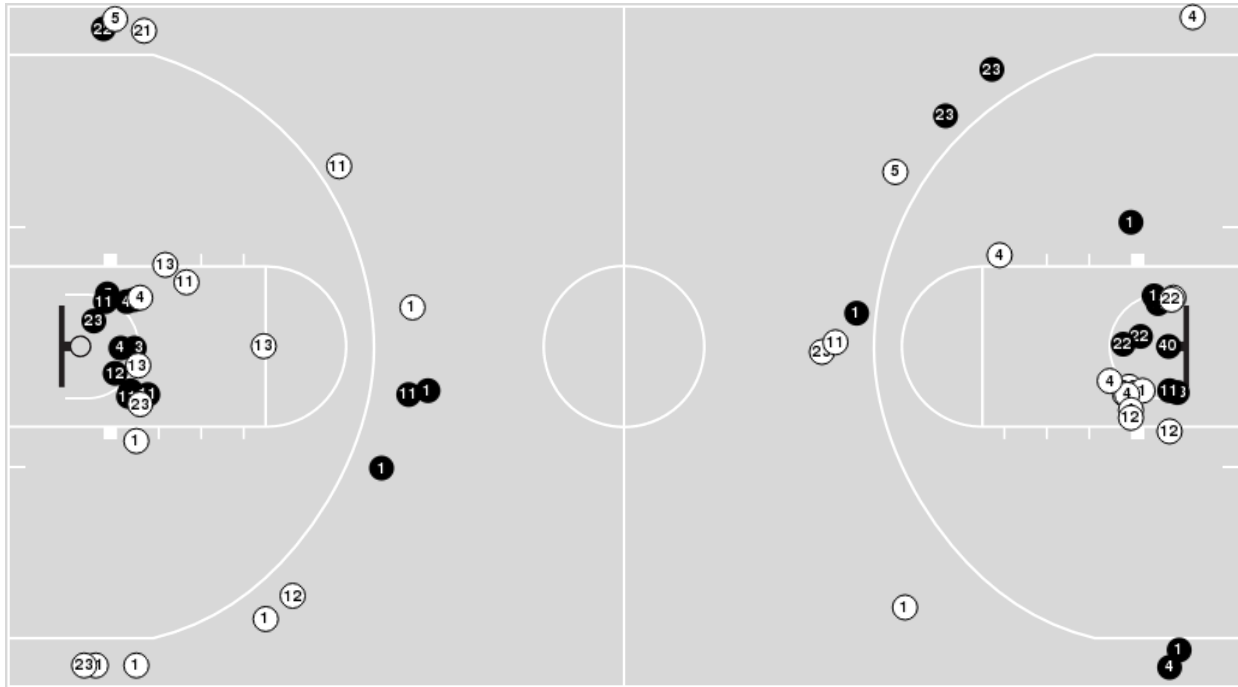

Officials: Brian Dorsey, Patrick Evans, Mark Schnur

Players => 1, 2, 4, 5, 10, 11, 12, 13, 21, 22, 23, 25, 40, 41, 42, 51, 55 FG Types=>All Results=>All

Marquette

All Field Goals