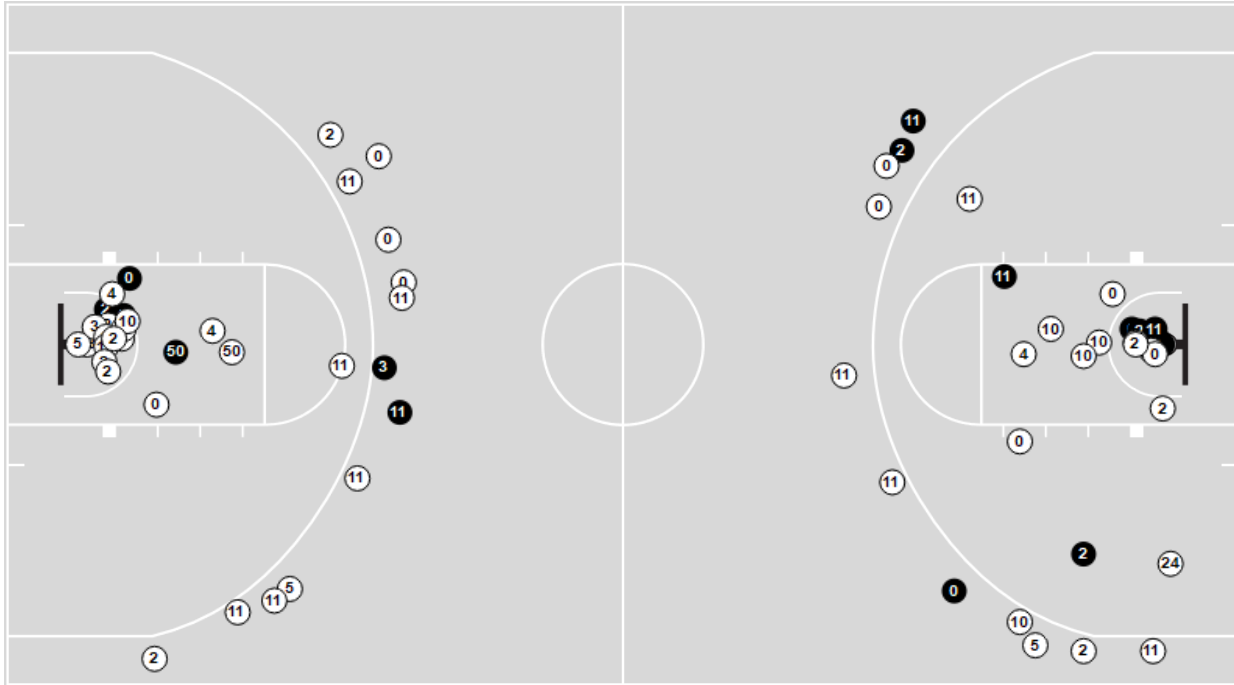

Players => All ; FG Types => All ; Results => All ;
NIU

All Field Goals