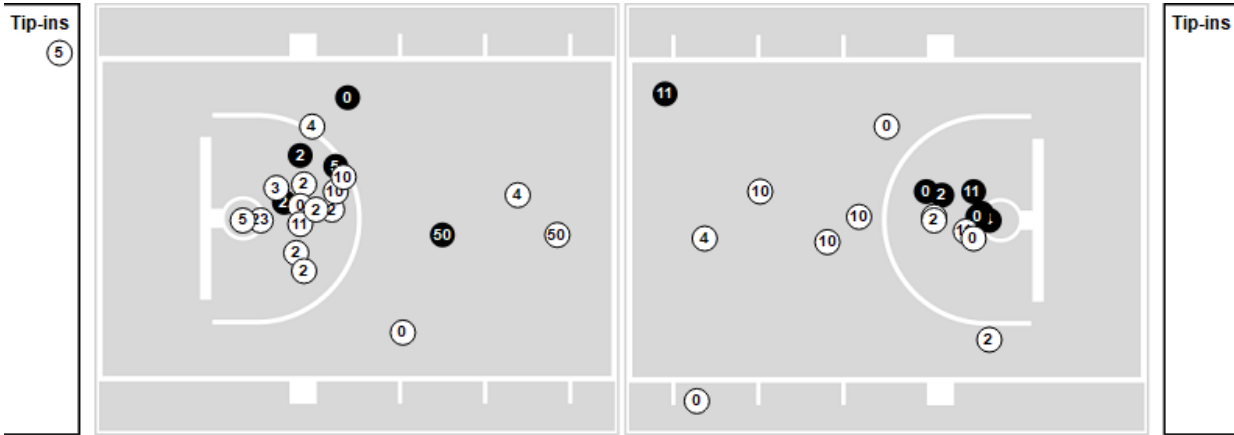

Shots in the Paint

N Made   **O** Missed   **N** - Player Number

NIU	M/A	%
Field Goals	18/67	27
2 Points	13/43	30
3 Points	5/24	21
Free Throws	9/21	43

NIU	M/A	%
Points in the Paint	24 (12/38)	32
Fast Break Points	14 (7/10)	70
Second Chance Points	6 (4/21)	19
Effective FG%	31