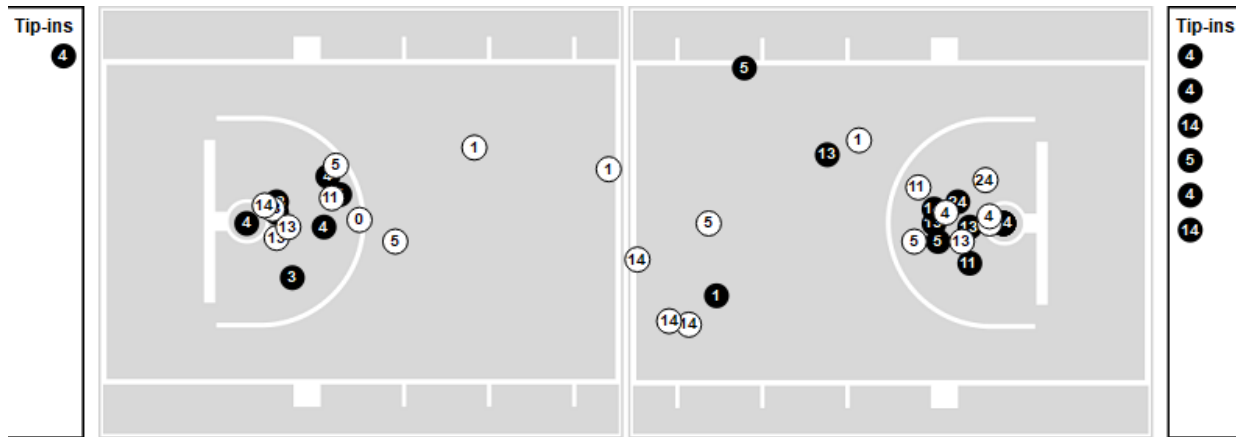

Shots in the Paint

N Made   **N** Missed   N - Player Number

Georgia Tech	M/A	%
Field Goals	27/69	39
2 Points	22/51	43
3 Points	5/18	28
Free Throws	9/13	69

Georgia Tech	M/A	%
Points in the Paint	42 (21/43)	49
Fast Break Points	17 (8/8)	100
Second Chance Points	17 (9/16)	56
Effective FG%	43