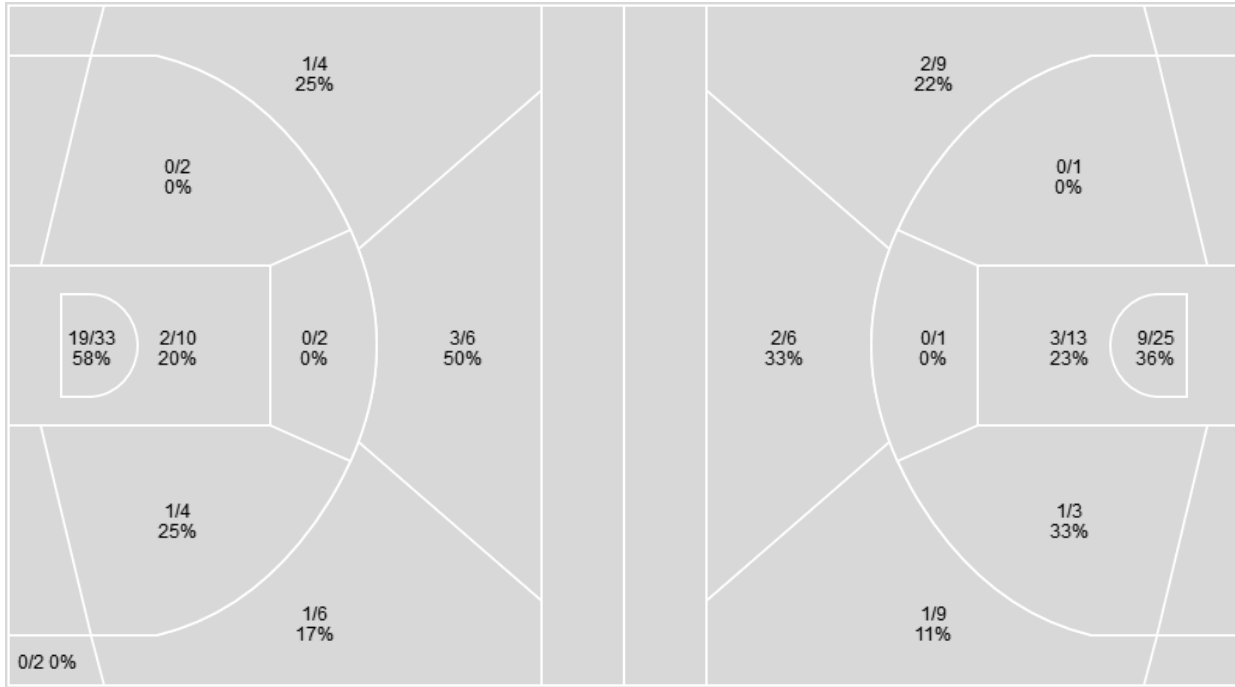

Players => All; FG Types => All ; Results => All ;

Players => All; FG Types => All ; Results => All ;

Georgia Tech

NIU

Georgia Tech	M/A	%
Field Goals	27/69	39
2 Points	22/51	43
3 Points	5/18	28
Free Throws	9/13	69

NIU	M/A	%
Field Goals	18/67	27
2 Points	13/43	30
3 Points	5/24	21
Free Throws	9/21	43