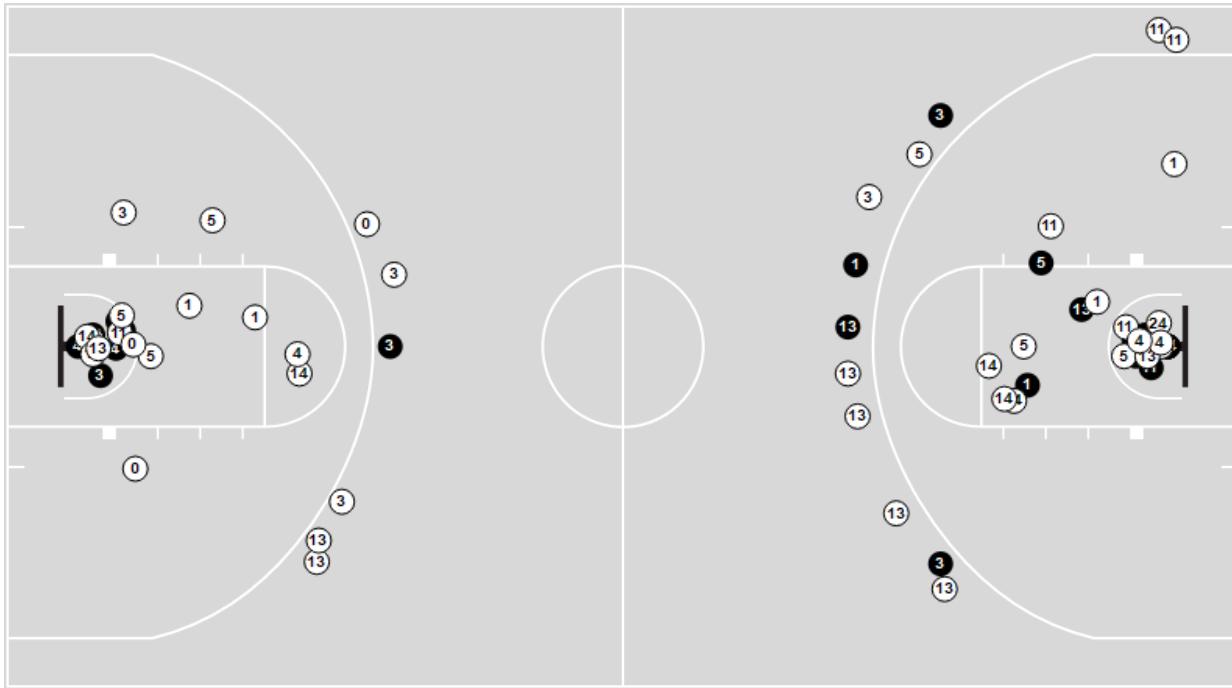

Officials: Lee Cassell, Tommy Morrissey, Jeb Hartness

Players => All ; FG Types => All ; Results => All ;

Georgia Tech

All Field Goals