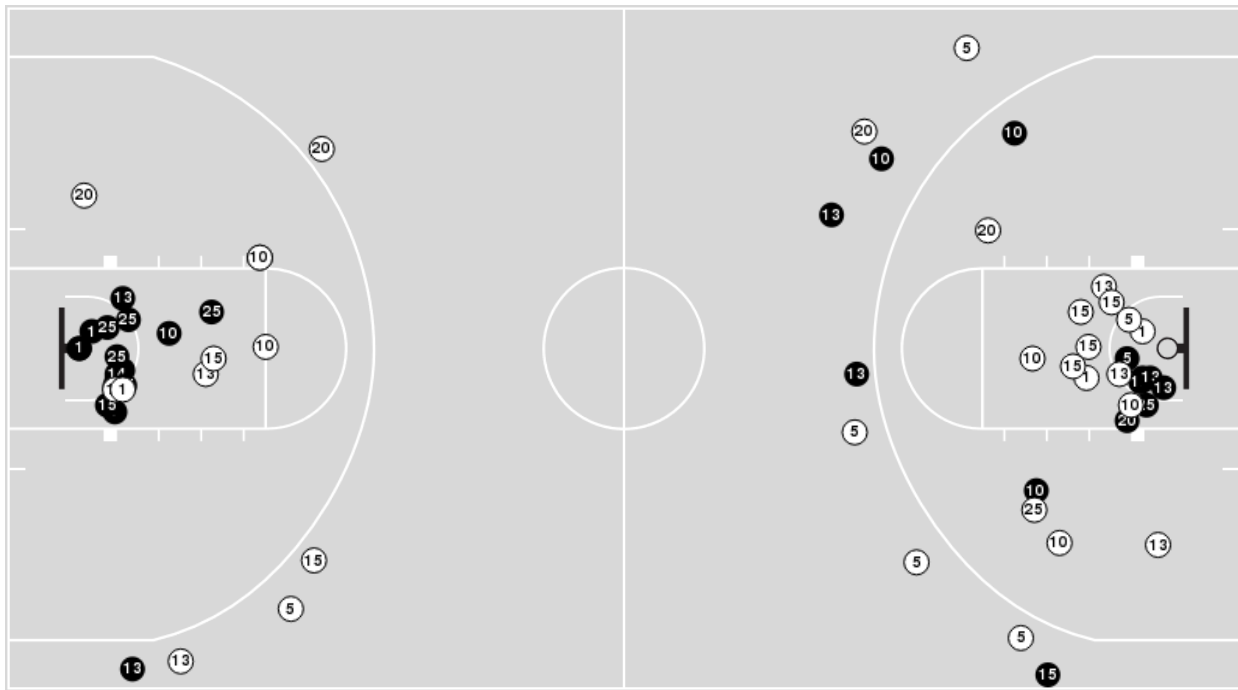

Kansas

All Field Goals