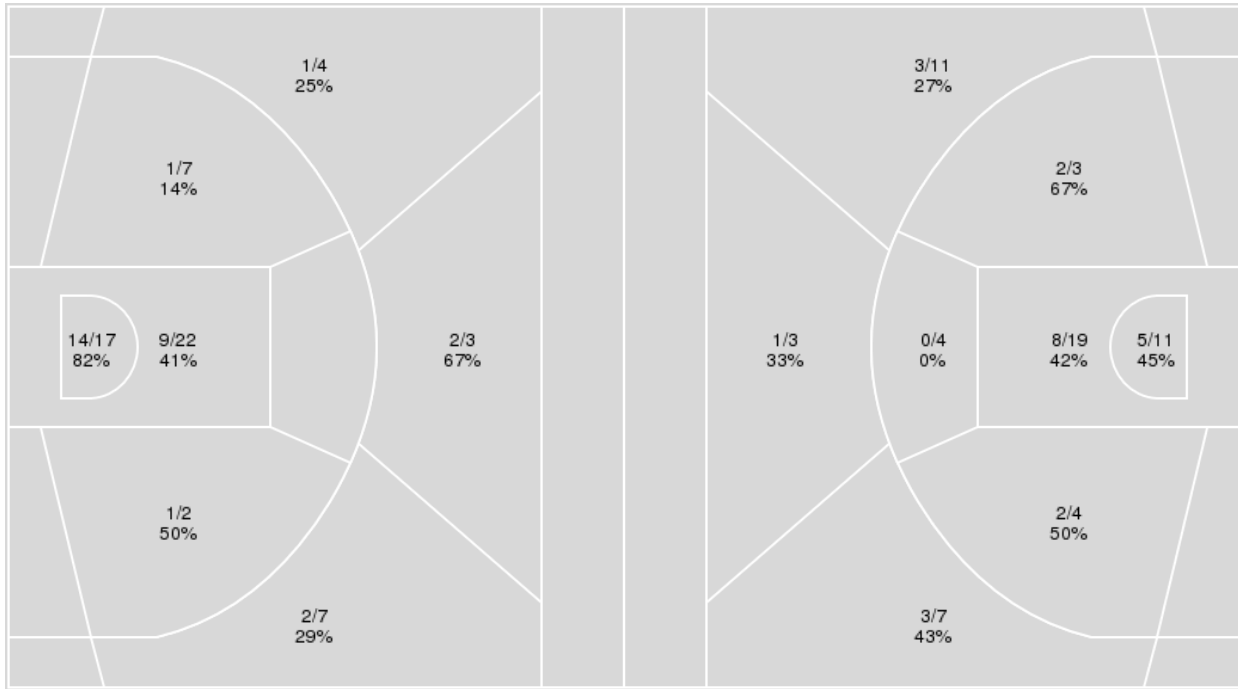

Georgia Tech at Kansas

03/18/22 Maples Pavilion, Stanford, CA

NCAA Division 1 Women's Basketball Championship - First Round

Officials: Michael McConnell, Metta Christensen, Brandon Enterline

{ Players => 0, 1, 3, 4, 5, 10, 11, 12, 13, 14, 15, 20, 25, 33, 45; } FG
Types => All; Results => All;

{ Players => 00, 3, 10, 11, 13, 14, 15, 20, 24, 31, 33, 41, 45; } FG
Types => All; Results => All;

Kansas

Georgia Tech

Kansas	M/A	%
Field Goals	30/62	48
2 Points	25/48	52
3 Points	5/14	36
Free Throws	12/17	71

Georgia Tech	M/A	%
Field Goals	24/62	39
2 Points	17/41	41
3 Points	7/21	33
Free Throws	3/6	50