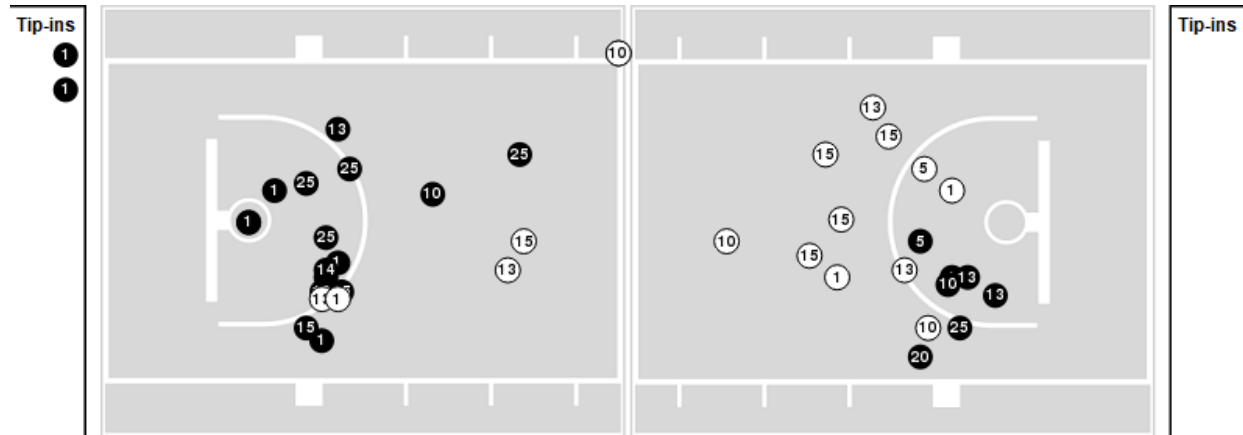

Blow Up Chart

● Made   ○ Missed   N - Player Number

Kansas	M/A	%
Field Goals	30/62	48
2 Points	25/48	52
3 Points	5/14	36
Free Throws	12/17	71

Kansas	M/A	%
Points in the Paint	46 (23 / 39)	59
Fast Break Points	8 (5/6)	83
Second Chance Points	12 (7/9)	78
Effective FG%	52