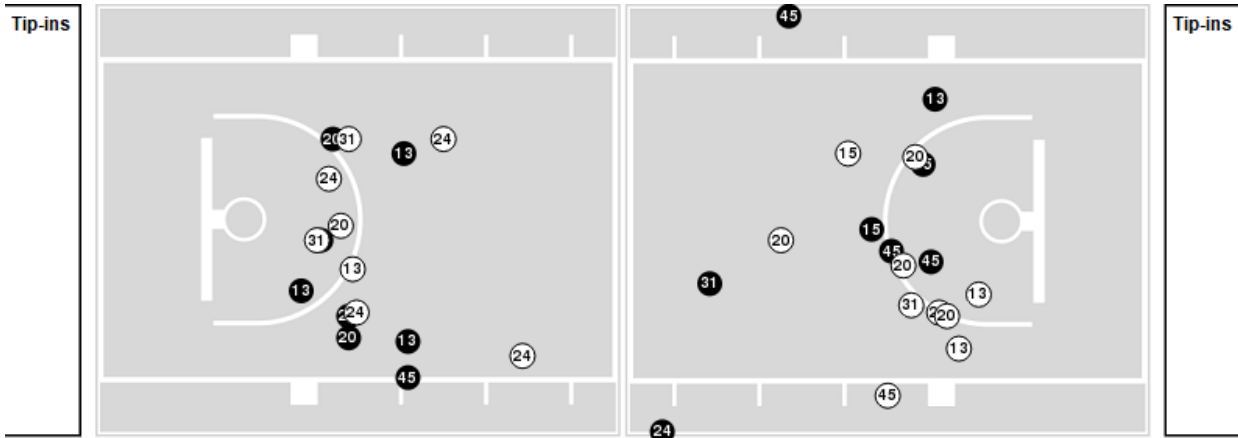

Officials: Michael McConnell, Metta Christensen, Brandon Enterline

Players => 00, 3, 10, 11, 13, 14, 15, 20, 24, 31, 33, 41, 45FG Types=>AllResults=>All

Georgia Tech

All Field Goals

Blow Up Chart

● Made ○ Missed N - Player Number