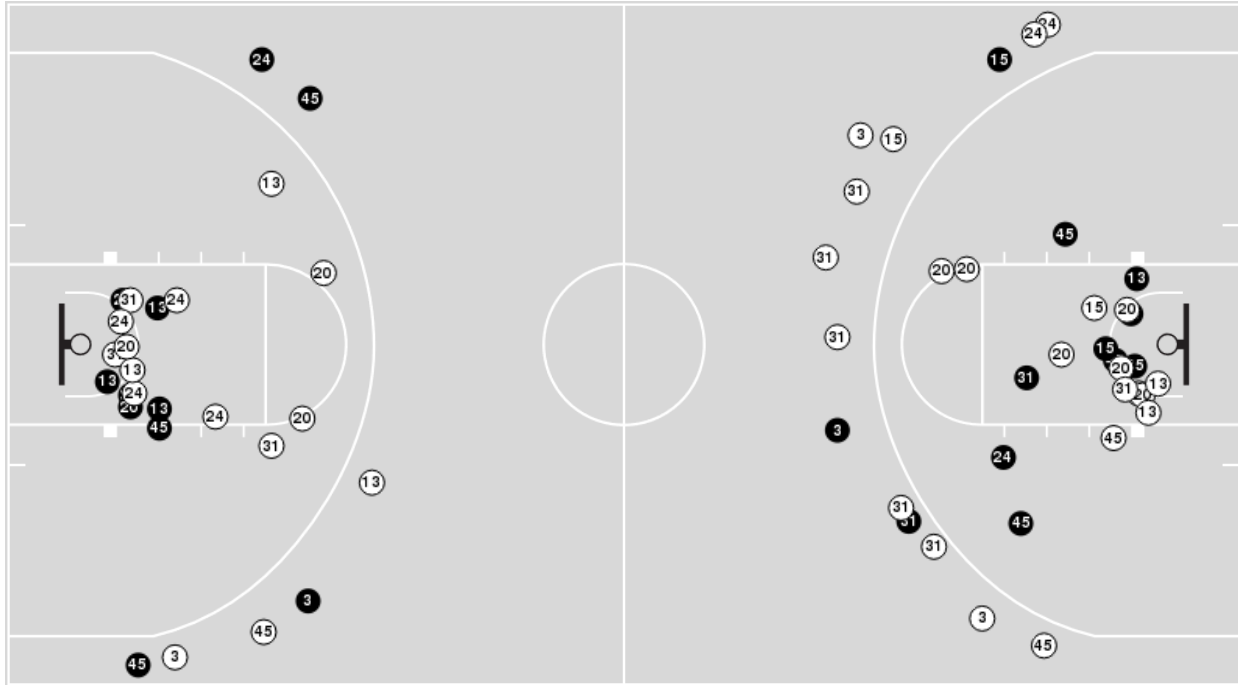

Officials: Michael McConnell, Metta Christensen, Brandon Enterline

Players => 00, 3, 10, 11, 13, 14, 15, 20, 24, 31, 33, 41, 45FG Types=>AllResults=>All

Georgia Tech

All Field Goals