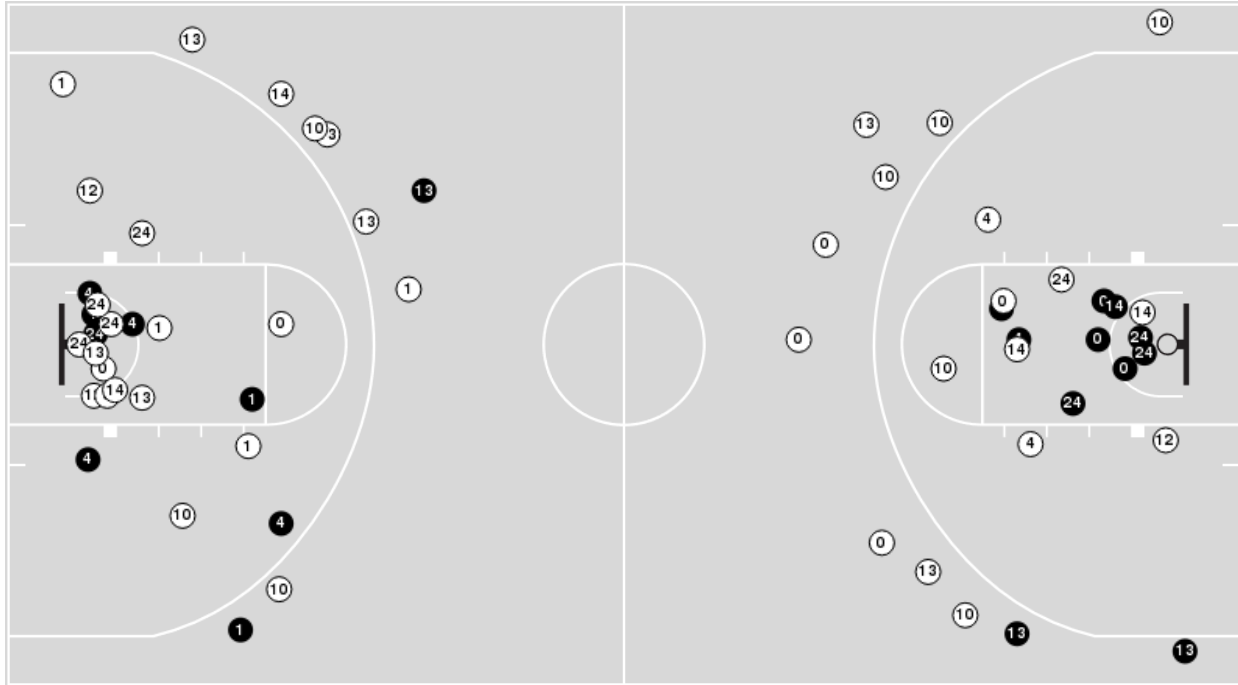

Officials: Ted Valentine, Brent Hampton, Justin Porterfield

Players => 0, 1, 2, 3, 4, 5, 10, 11, 12, 13, 14, 23, 24, 30, 33, 35, 43FG Types=>AllResults=>All

Georgia Tech

All Field Goals