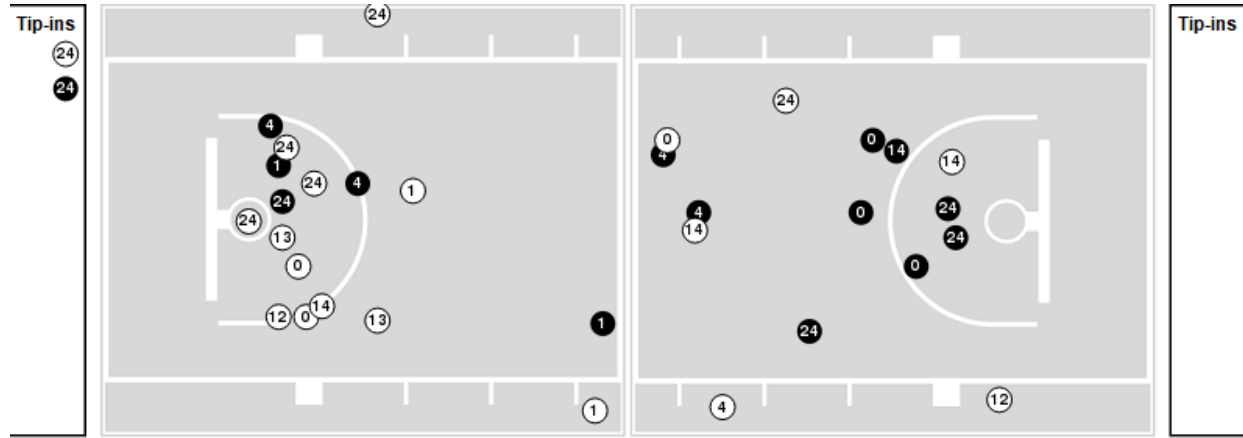

Officials: Ted Valentine, Brent Hampton, Justin Porterfield

Players => 0, 1, 2, 3, 4, 5, 10, 11, 12, 13, 14, 23, 24, 30, 33, 35, 43FG Types=>AllResults=>All

Georgia Tech

All Field Goals

Blow Up Chart

● Made ○ Missed N - Player Number