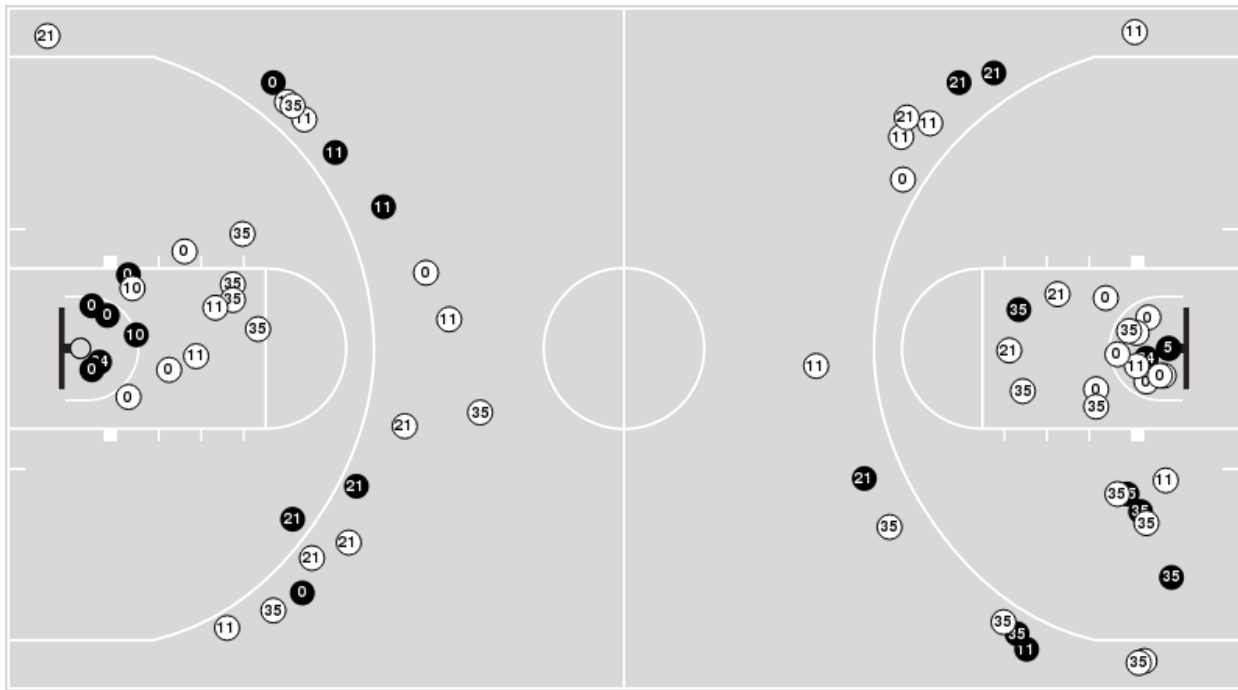

Officials: Ron Groover, Clarence Armstrong, Tony Chiazza

Players => 0, 1, 2, 5, 10, 11, 12, 13, 14, 21, 23, 24, 25, 32, 33, 34, 35FG Types=>AllResults=>All

Syracuse

All Field Goals