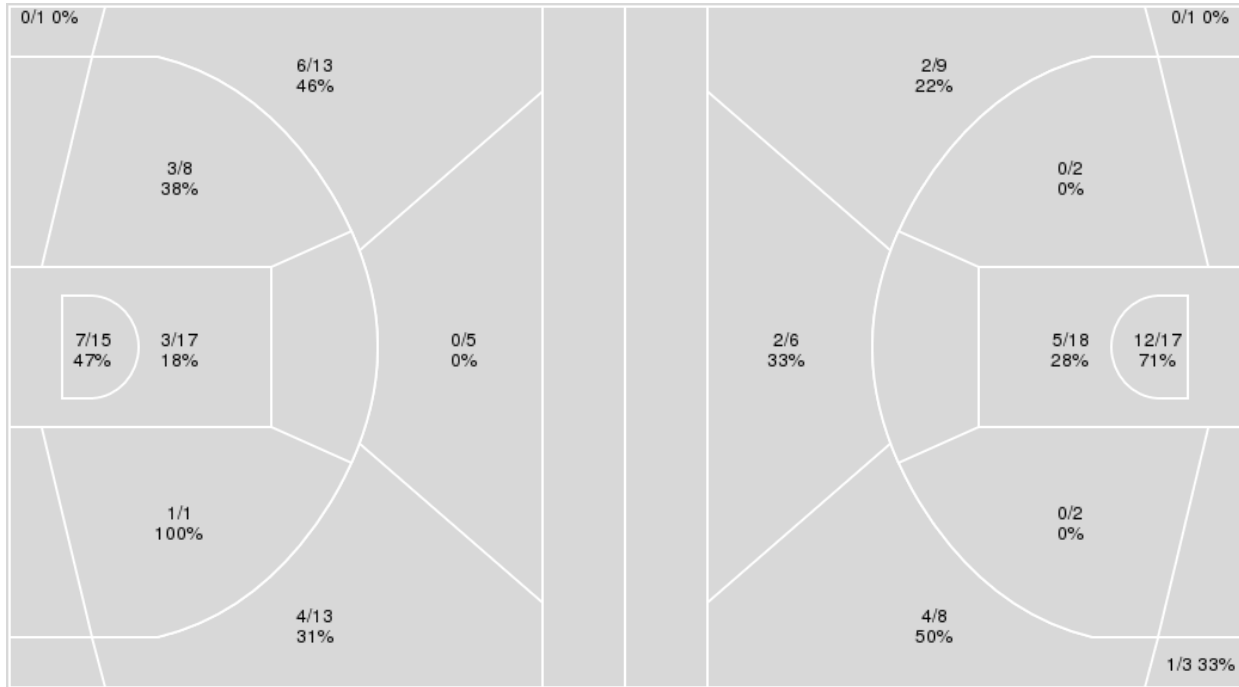

Georgia Tech at Syracuse

02/21/22 Carrier Dome, Syracuse
2021-22 Men's Basketball

Game Time: 7:00 PM
Game Duration: 2:20
Attendance: 22,042

Officials: Ron Groover, Clarence Armstrong, Tony Chiazza

{ Players => 0, 1, 2, 5, 10, 11, 12, 13, 14, 21, 23, 24, 25, 32, 33, 34, 35;
} FG Types => All; Results => All;

{ Players => 0, 1, 2, 3, 4, 5, 10, 11, 12, 13, 14, 23, 24, 30, 33, 35, 43;
} FG Types => All; Results => All;

Syracuse

Georgia Tech

Syracuse	M/A	%
Field Goals	24/73	33
2 Points	14/41	34
3 Points	10/32	31
Free Throws	16/22	73

Georgia Tech	M/A	%
Field Goals	26/66	39
2 Points	17/39	44
3 Points	9/27	33
Free Throws	12/17	71