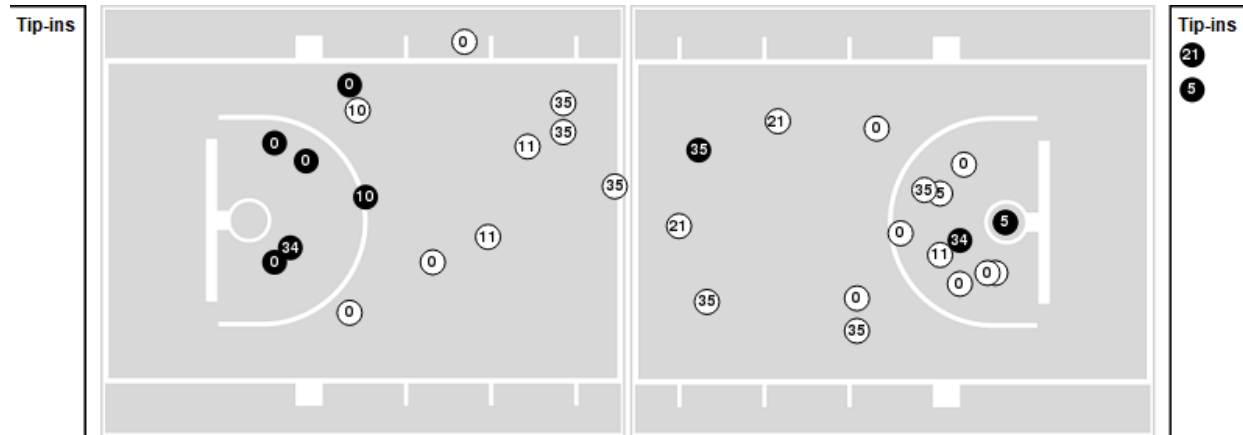

Blow Up Chart

● Made ○ Missed N - Player Number

Syracuse	M/A	%
Field Goals	24/73	33
2 Points	14/41	34
3 Points	10/32	31
Free Throws	16/22	73

Syracuse	M/A	%
Points in the Paint	20 (10 / 32)	31
Fast Break Points	12 (8/11)	73
Second Chance Points	10 (6/15)	40
Effective FG%	40