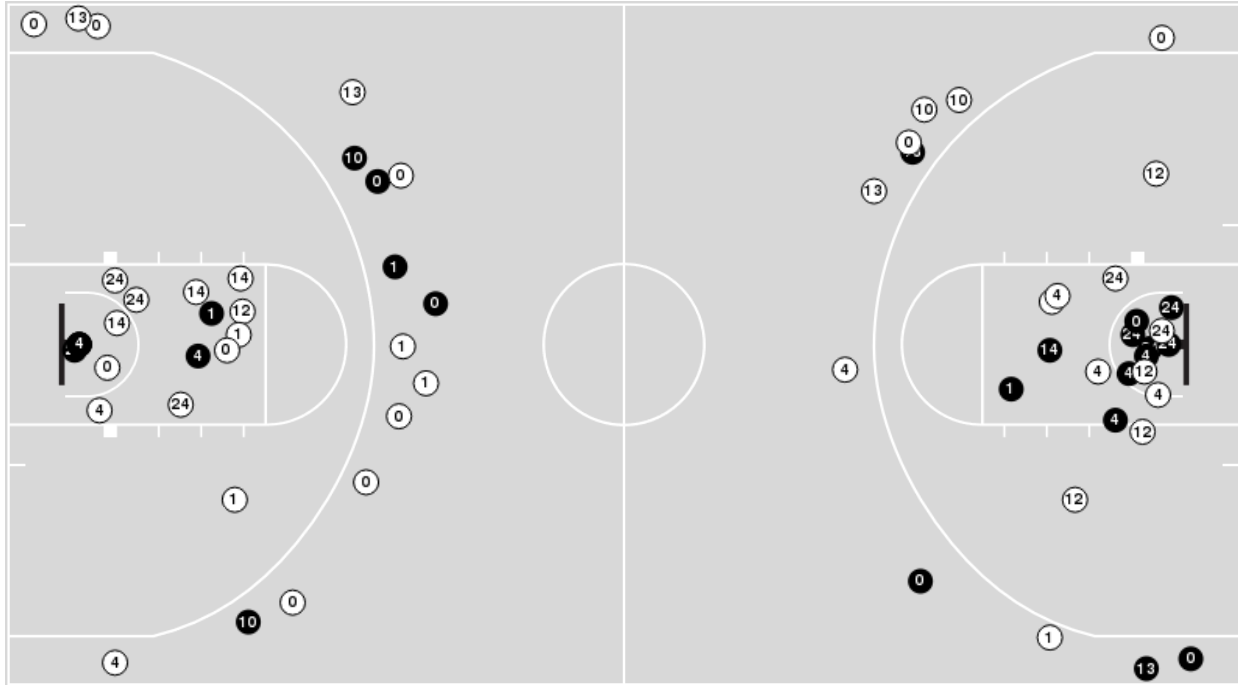

Players => 0, 1, 2, 3, 4, 5, 10, 11, 12, 13, 14, 23, 24, 30, 33, 35, 43 FG Types=>AllResults=>All

Georgia Tech

All Field Goals