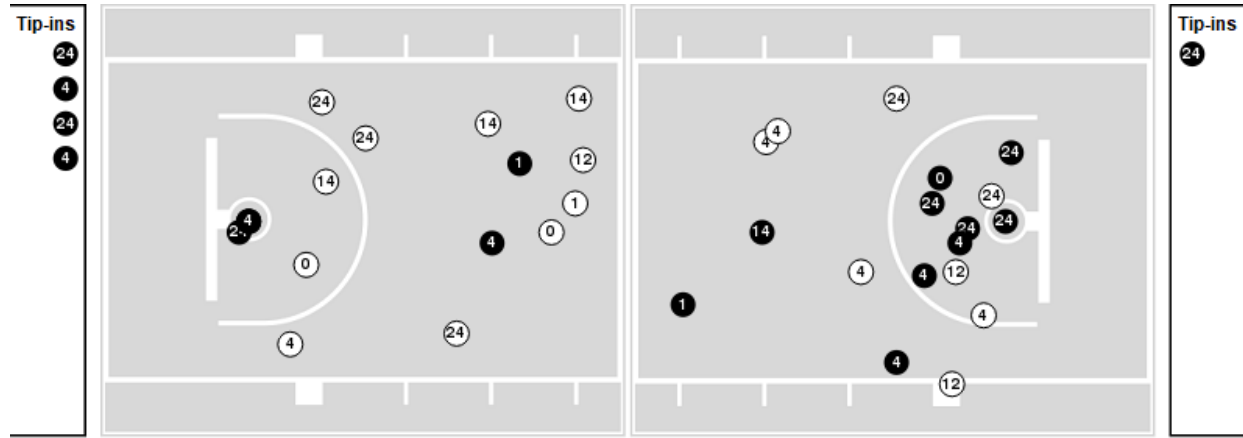

Blow Up Chart

● Made ○ Missed N - Player Number

Georgia Tech	M/A	%
Field Goals	26/66	39
2 Points	17/39	44
3 Points	9/27	33
Free Throws	12/17	71

Georgia Tech	M/A	%
Points in the Paint	34 (17 / 35)	49
Fast Break Points	14 (6/6)	100
Second Chance Points	10 (5/14)	36
Effective FG%	46