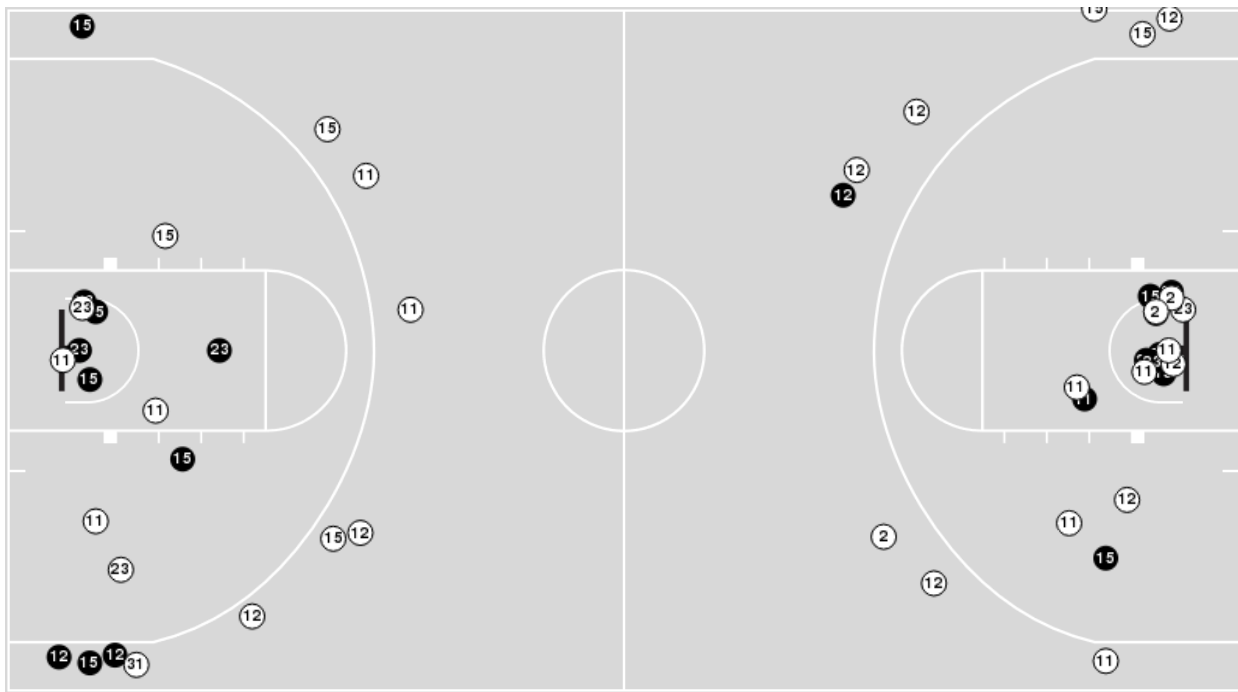

Officials: Jamie Luckie, Mark Schnur, Tommy Morrissey

Players => 1, 2, 3, 4, 5, 11, 12, 13, 14, 15, 21, 22, 23, 24, 31, 35, 42FG Types=>AllResults=>All

Pitt

All Field Goals