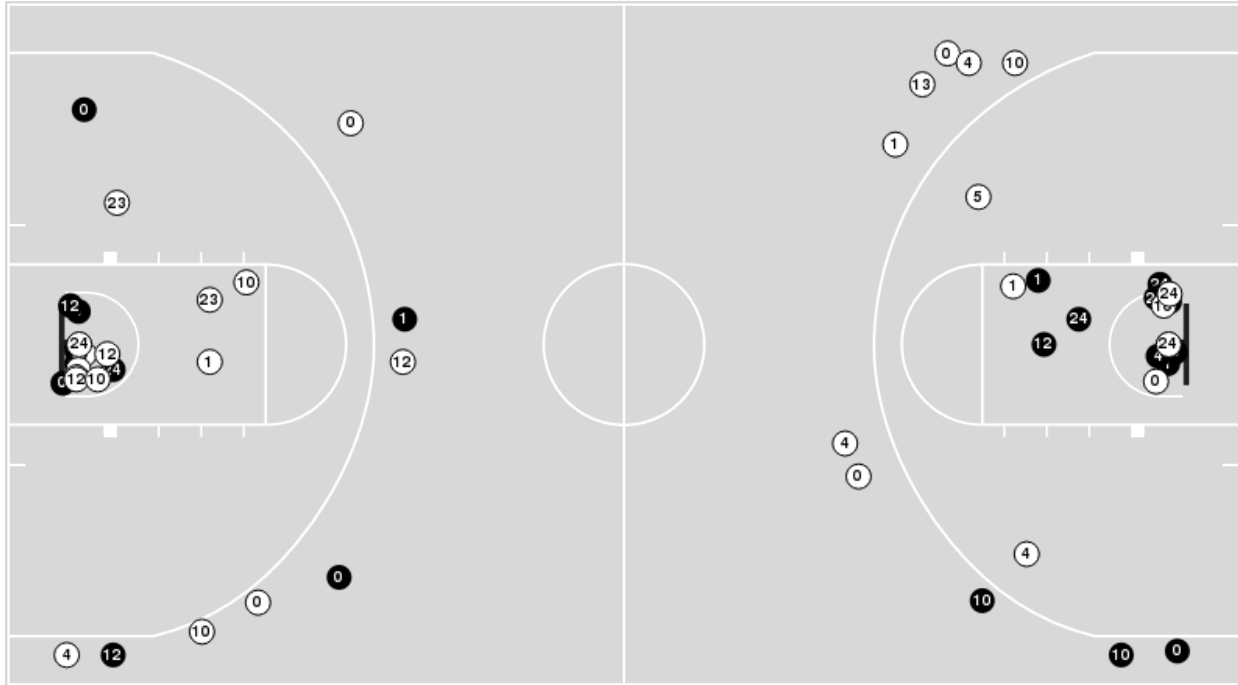

Officials: Jamie Luckie, Mark Schnur, Tommy Morrissey

Players => 0, 1, 2, 3, 4, 5, 10, 11, 12, 13, 14, 23, 24, 30, 33, 35, 43FG Types=>AllResults=>All

Georgia Tech

All Field Goals