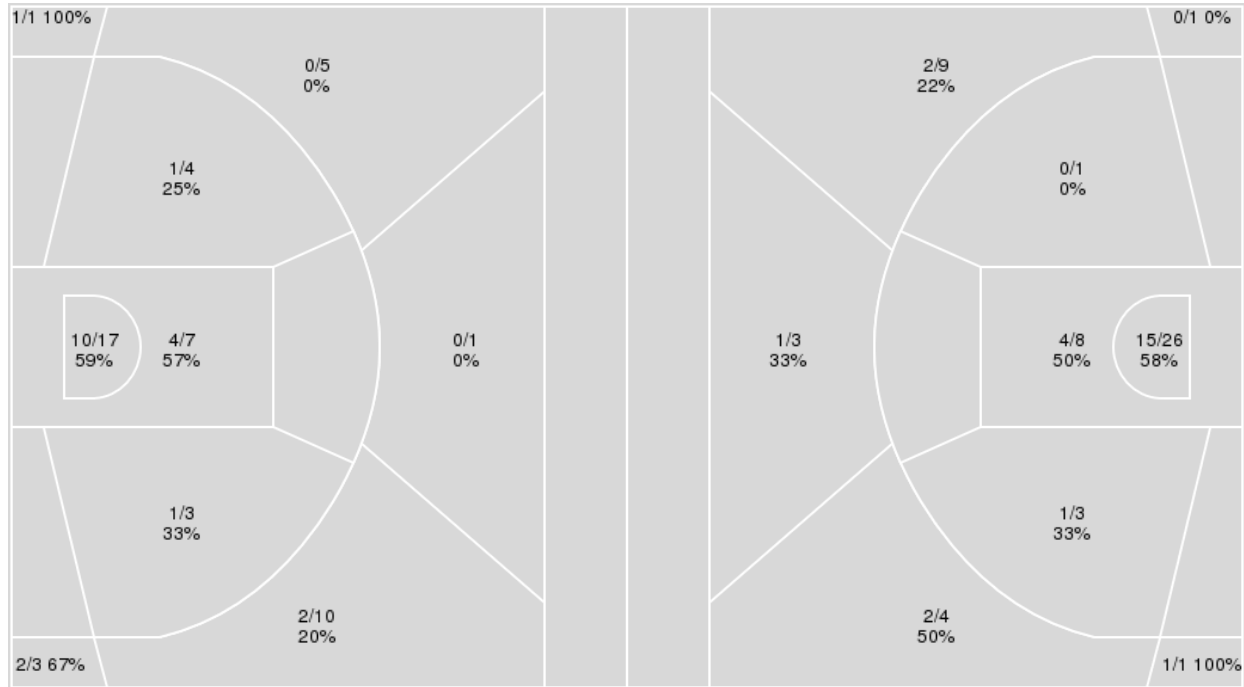

Officials: Jamie Luckie, Mark Schnur, Tommy Morrissey

{ Players => 1, 2, 3, 4, 5, 11, 12, 13, 14, 15, 21, 22, 23, 24, 31, 35, 42; }
FG Types => All; Results => All;

{ Players => 0, 1, 2, 3, 4, 5, 10, 11, 12, 13, 14, 23, 24, 30, 33, 35, 43; }
FG Types => All; Results => All;

Pitt

Georgia Tech

Pitt	M/A	%
Field Goals	21/51	41
2 Points	16/31	52
3 Points	5/20	25
Free Throws	15/20	75

Georgia Tech	M/A	%
Field Goals	26/56	46
2 Points	20/38	53
3 Points	6/18	33
Free Throws	10/11	91