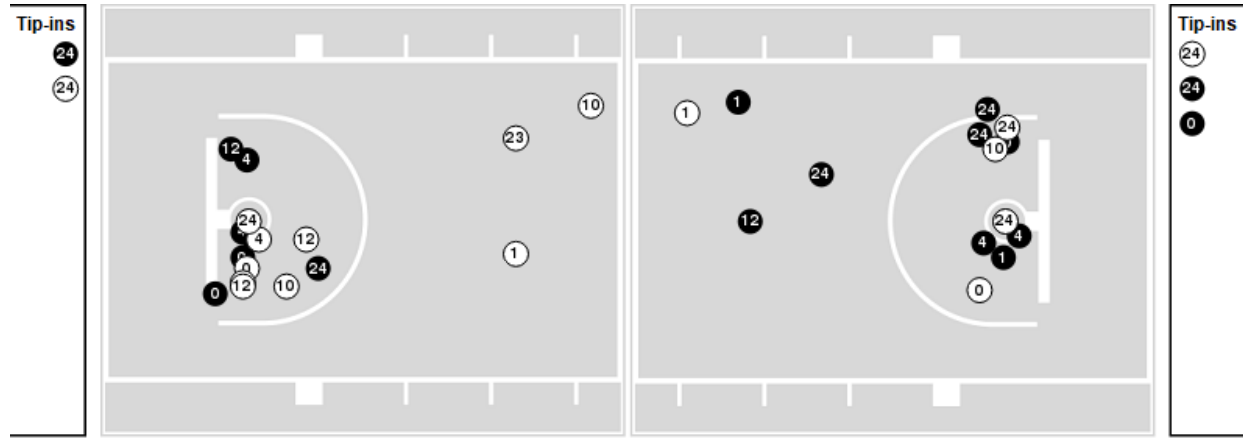

Officials: Jamie Luckie, Mark Schnur, Tommy Morrissey

Players => 0, 1, 2, 3, 4, 5, 10, 11, 12, 13, 14, 23, 24, 30, 33, 35, 43FG Types=>AllResults=>All

Georgia Tech

All Field Goals

Blow Up Chart

● Made ○ Missed N - Player Number