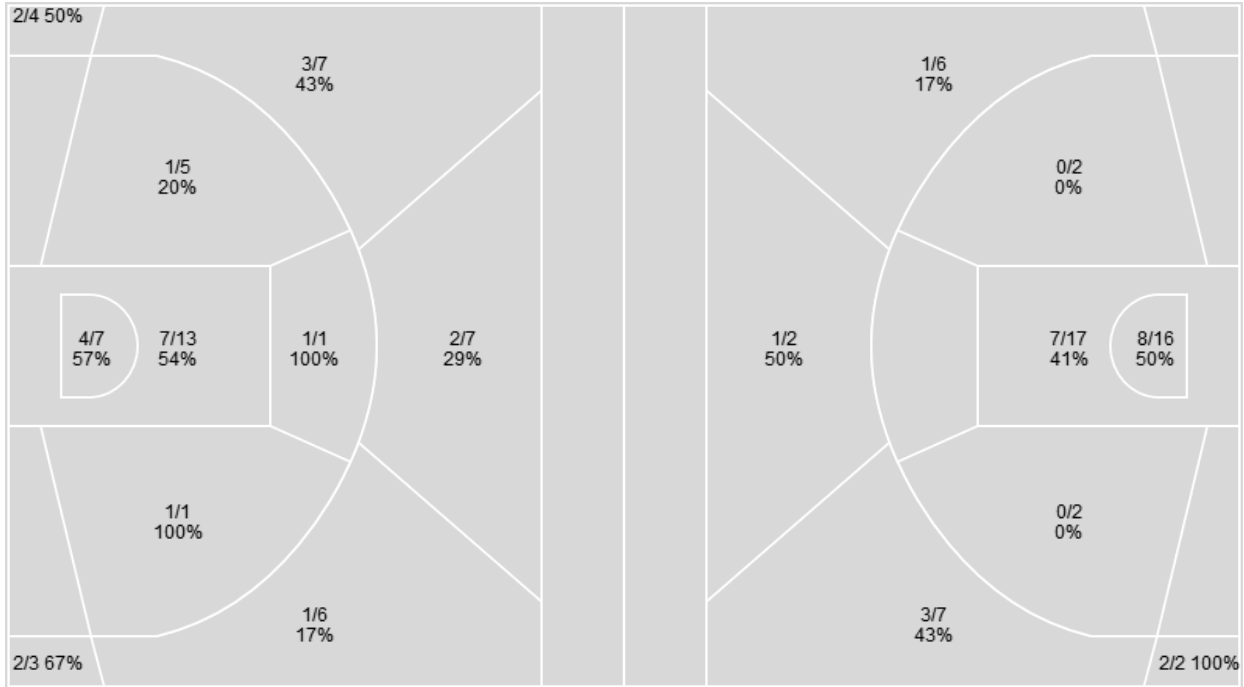

Players => All; FG Types => All ; Results => All ;

Players => All; FG Types => All ; Results => All ;

Georgia Tech

Florida St.

Georgia Tech	M/A	%
Field Goals	24/54	44
2 Points	14/27	52
3 Points	10/27	37
Free Throws	17/24	71

Florida St.	M/A	%
Field Goals	22/54	41
2 Points	15/37	41
3 Points	7/17	41
Free Throws	10/16	62