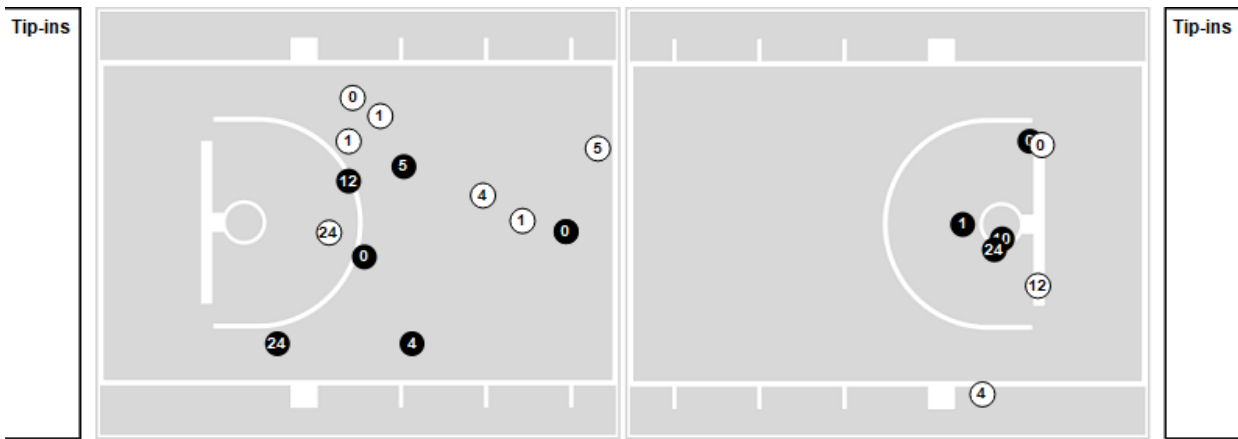

Officials: Roger Ayers, Bill Covington, Tony Henderson

Players => All ; FG Types => All ; Results => All ;

Georgia Tech

All Field Goals

Shots in the Paint

N Made **(N)** Missed **N** - Player Number

Georgia Tech	M/A	%
Field Goals	24/54	44
2 Points	14/27	52
3 Points	10/27	37
Free Throws	17/24	71