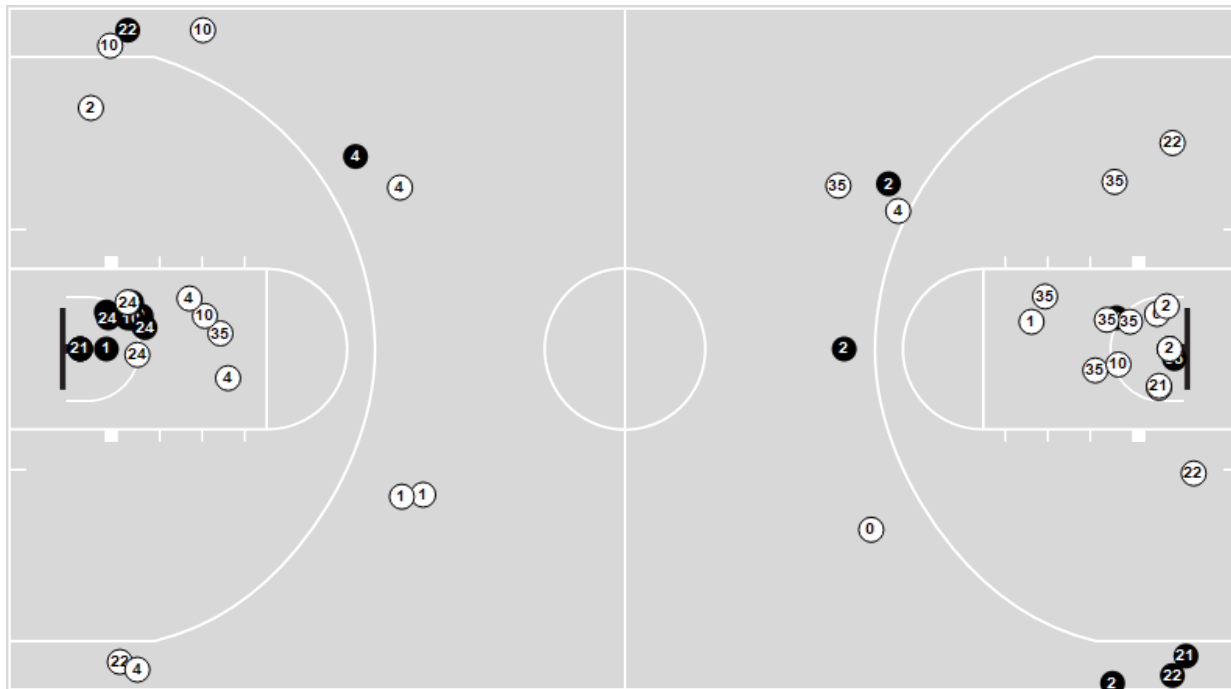

Players => All ; FG Types => All ; Results => All ;

Florida St.

All Field Goals