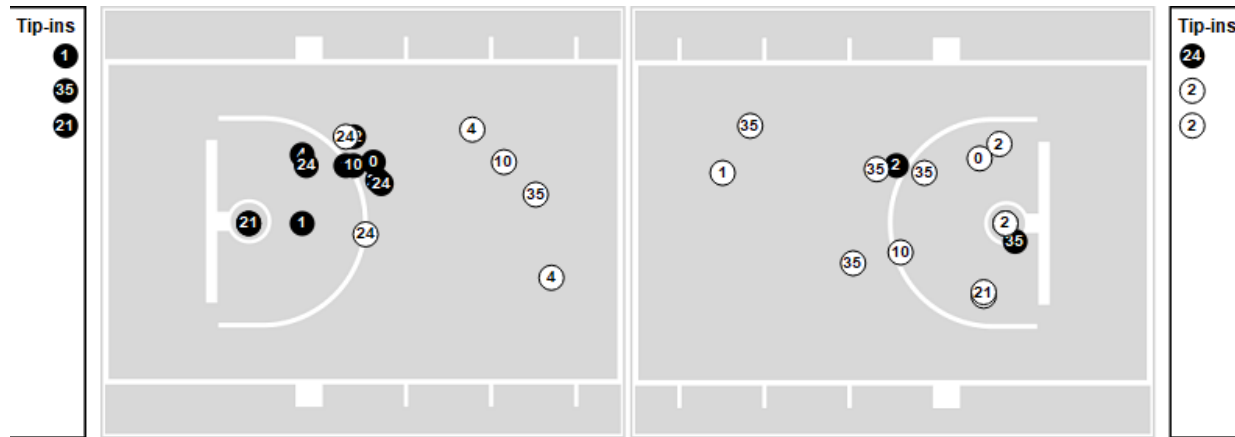

Shots in the Paint

● Made   ○ Missed   N - Player Number

Florida St.	M/A	%
Field Goals	22/54	41
2 Points	15/37	41
3 Points	7/17	41
Free Throws	10/16	62

Florida St.	M/A	%
Points in the Paint	30 (15/33)	45
Fast Break Points	9 (5/5)	100
Second Chance Points	11 (6/12)	50
Effective FG%	47