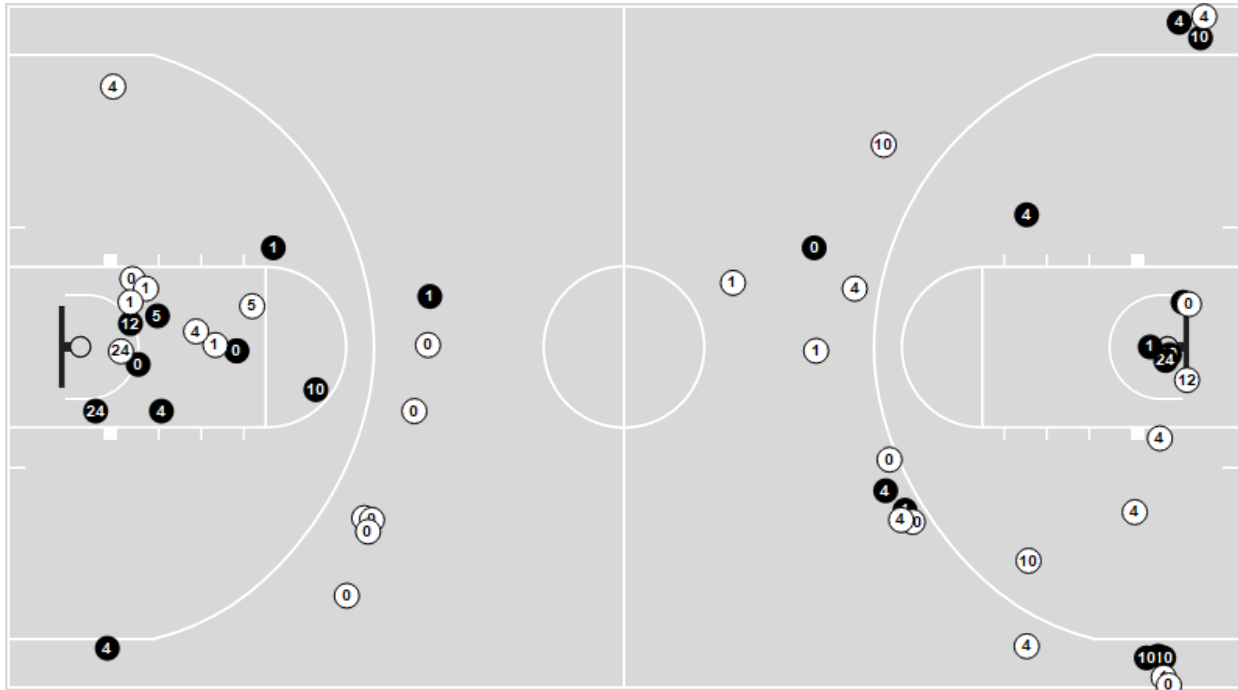

Officials: Roger Ayers, Bill Covington, Tony Henderson

Players => All ; FG Types => All ; Results => All ;

Georgia Tech

All Field Goals