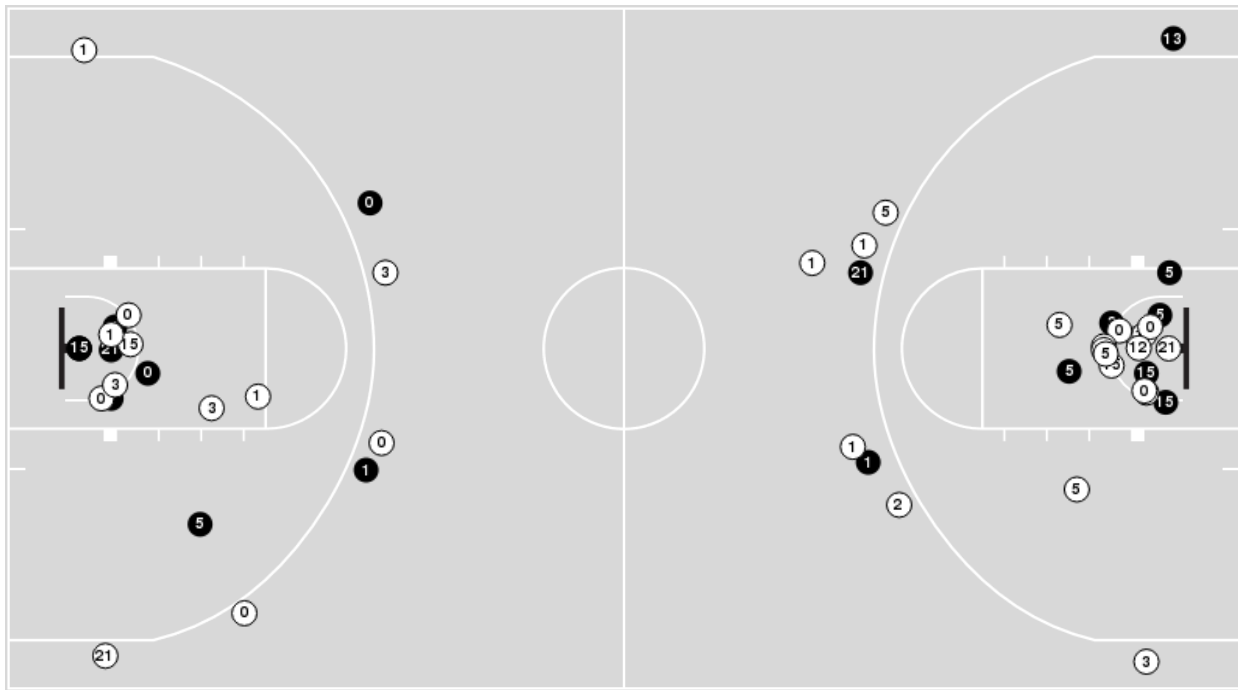

Officials: Bert Smith, AJ Desai, Jeb Hartness

Players => 0, 1, 2, 3, 5, 12, 13, 15, 21, 30, 34, 45, 52, 55FG Types=>AllResults=>All

#2 Duke

All Field Goals