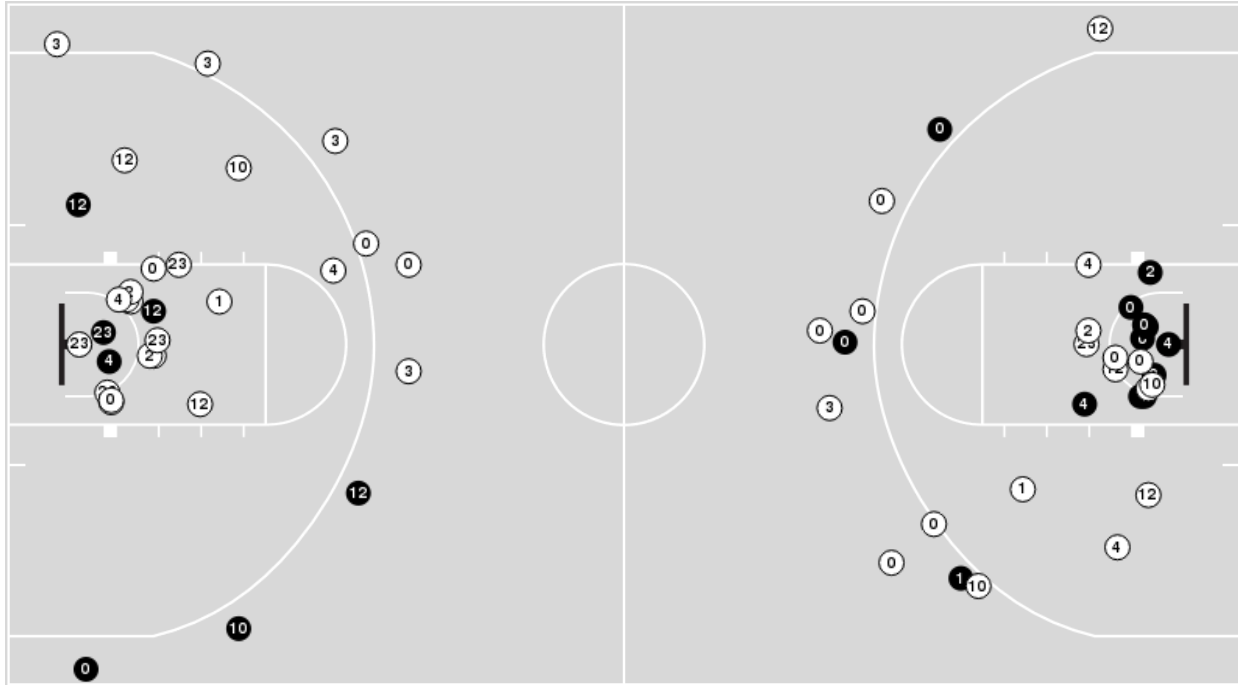

Officials: Bert Smith, AJ Desai, Jeb Hartness

Players => 0, 1, 2, 3, 4, 5, 10, 11, 12, 13, 14, 23, 24, 30, 33, 35, 43FG Types=>AllResults=>All

Georgia Tech

All Field Goals