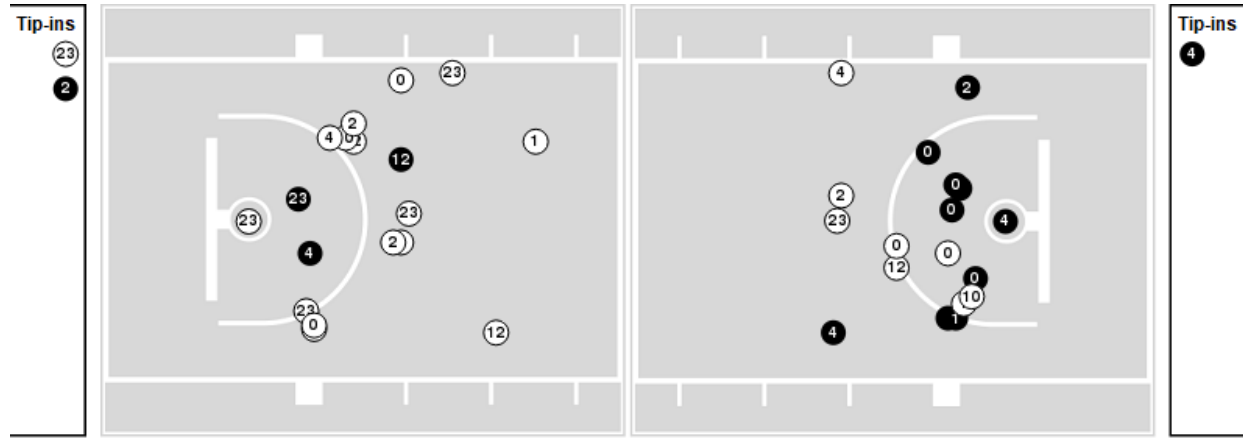

Officials: Bert Smith, AJ Desai, Jeb Hartness

Players => 0, 1, 2, 3, 4, 5, 10, 11, 12, 13, 14, 23, 24, 30, 33, 35, 43FG Types=>AllResults=>All

Georgia Tech

All Field Goals

Blow Up Chart

● Made ○ Missed N - Player Number