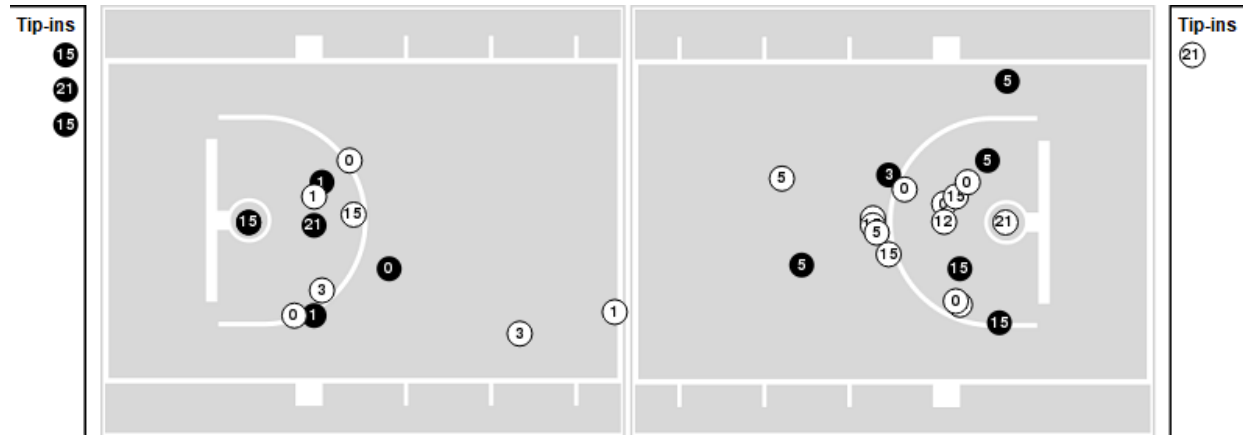

Officials: Bert Smith, AJ Desai, Jeb Hartness

Players => 0, 1, 2, 3, 5, 12, 13, 15, 21, 30, 34, 45, 52, 55FG Types=>AllResults=>All

#2 Duke

All Field Goals

Blow Up Chart

● Made ○ Missed N - Player Number

#2 Duke	M/A	%
Field Goals	19/51	37
2 Points	14/35	40
3 Points	5/16	31
Free Throws	26/40	65