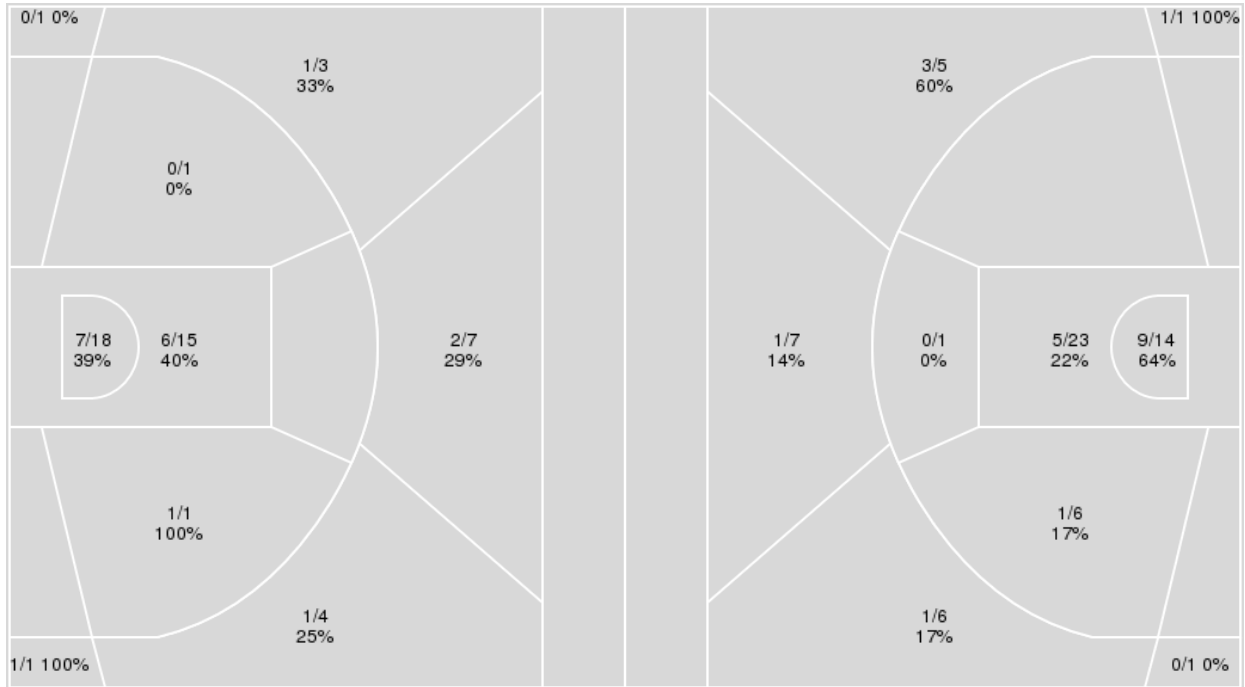

Officials: Bert Smith, AJ Desai, Jeb Hartness

{ Players => 0, 1, 2, 3, 5, 12, 13, 15, 21, 30, 34, 45, 52, 55; } FG Types => All; Results => All;

{ Players => 0, 1, 2, 3, 4, 5, 10, 11, 12, 13, 14, 23, 24, 30, 33, 35, 43; } FG Types => All; Results => All;

#2 Duke

Georgia Tech

#2 Duke	M/A	%
Field Goals	19/51	37
2 Points	14/35	40
3 Points	5/16	31
Free Throws	26/40	65

Georgia Tech	M/A	%
Field Goals	21/64	33
2 Points	15/44	34
3 Points	6/20	30
Free Throws	9/12	75