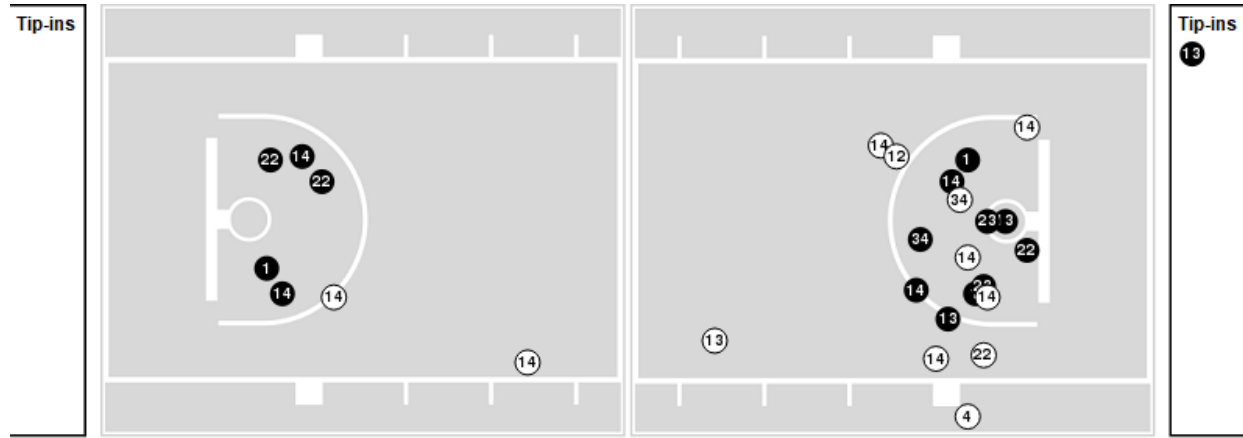

Blow Up Chart

● Made   ○ Missed   N - Player Number

Charleston So.	M/A	%
Field Goals	26/59	44
2 Points	18/33	55
3 Points	8/26	31
Free Throws	10/15	67

Charleston So.	M/A	%
Points in the Paint	30 (15 / 26)	58
Fast Break Points	4 (2/2)	100
Second Chance Points	6 (4/10)	40
Effective FG%	51