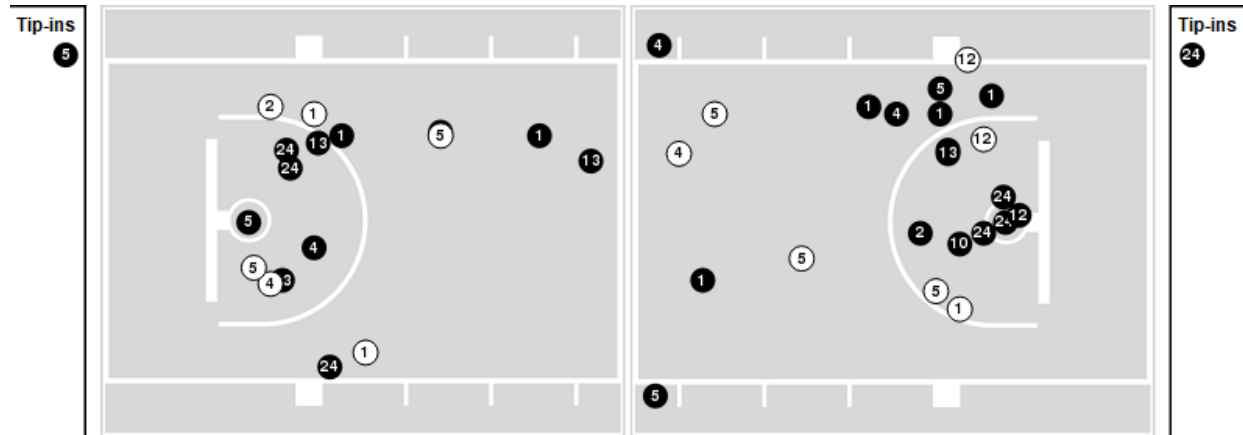

Officials: Tony Henderson, Brent Hampton, Jemel Spearman

Players => 0, 1, 2, 3, 4, 5, 10, 11, 12, 13, 14, 23, 24, 30, 33, 35, 43FG Types=>AllResults=>All

Georgia Tech

All Field Goals

Blow Up Chart

● Made ○ Missed N - Player Number