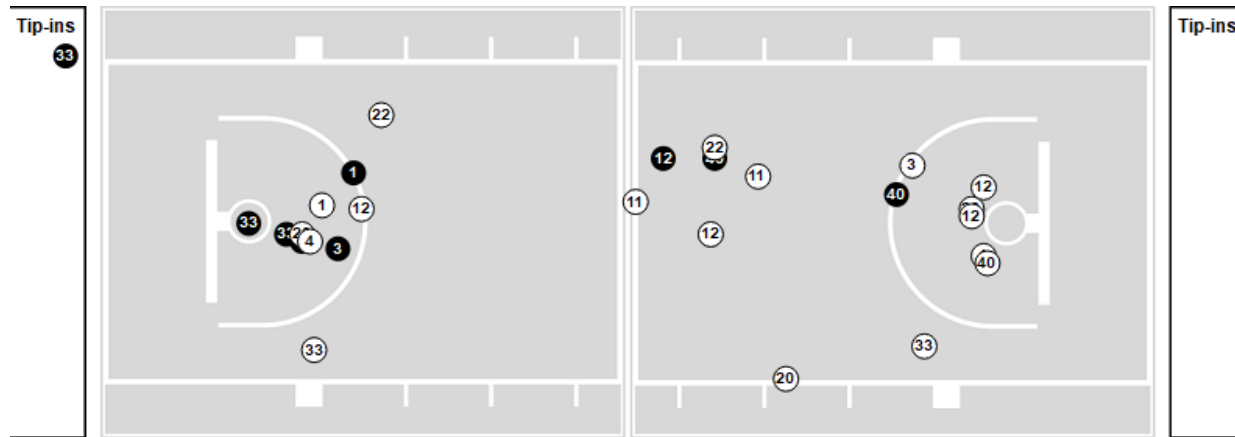

Shots in the Paint

● Made   ○ Missed   N - Player Number

Morehouse	M/A	%
Field Goals	16/57	28
2 Points	13/40	32
3 Points	3/17	18
Free Throws	17/29	59

Morehouse	M/A	%
Points in the Paint	18 (9/26)	35
Fast Break Points	15 (10/12)	83
Second Chance Points	5 (3/10)	30
Effective FG%	31