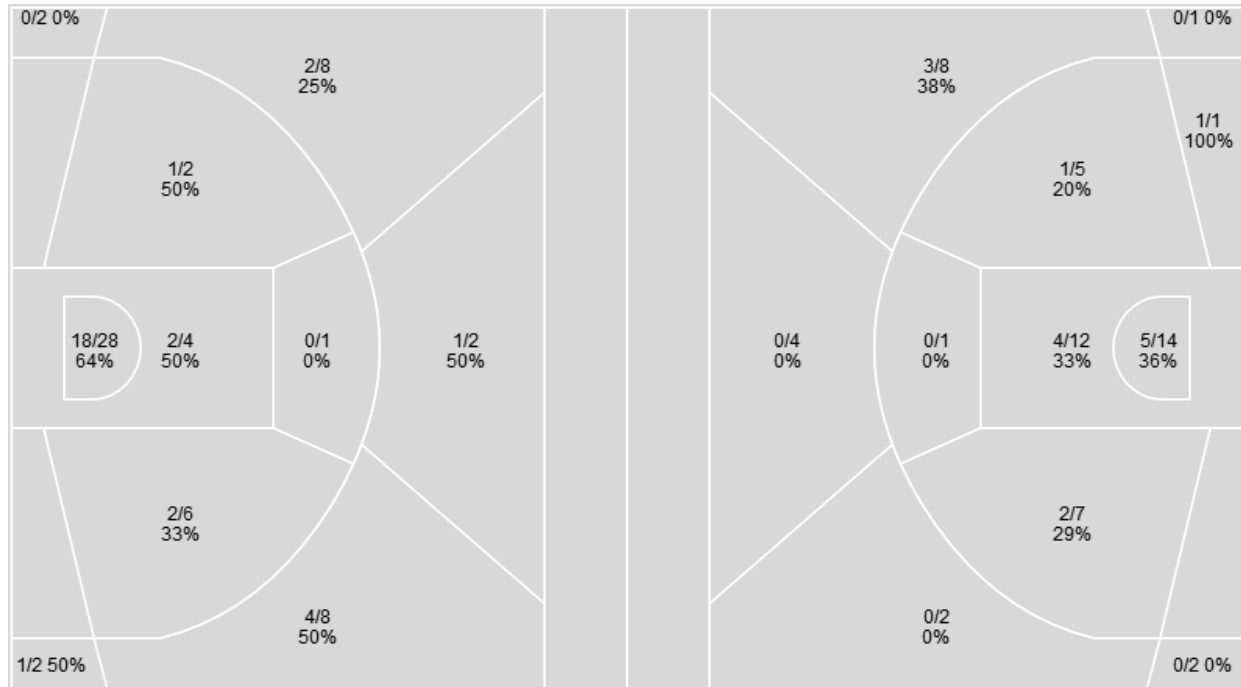

Players => All; FG Types => All ; Results => All ;

Players => All; FG Types => All ; Results => All ;

Georgia Tech

Morehouse

Georgia Tech	M/A	%
Field Goals	31/63	49
2 Points	23/41	56
3 Points	8/22	36
Free Throws	19/27	70

Morehouse	M/A	%
Field Goals	16/57	28
2 Points	13/40	32
3 Points	3/17	18
Free Throws	17/29	59