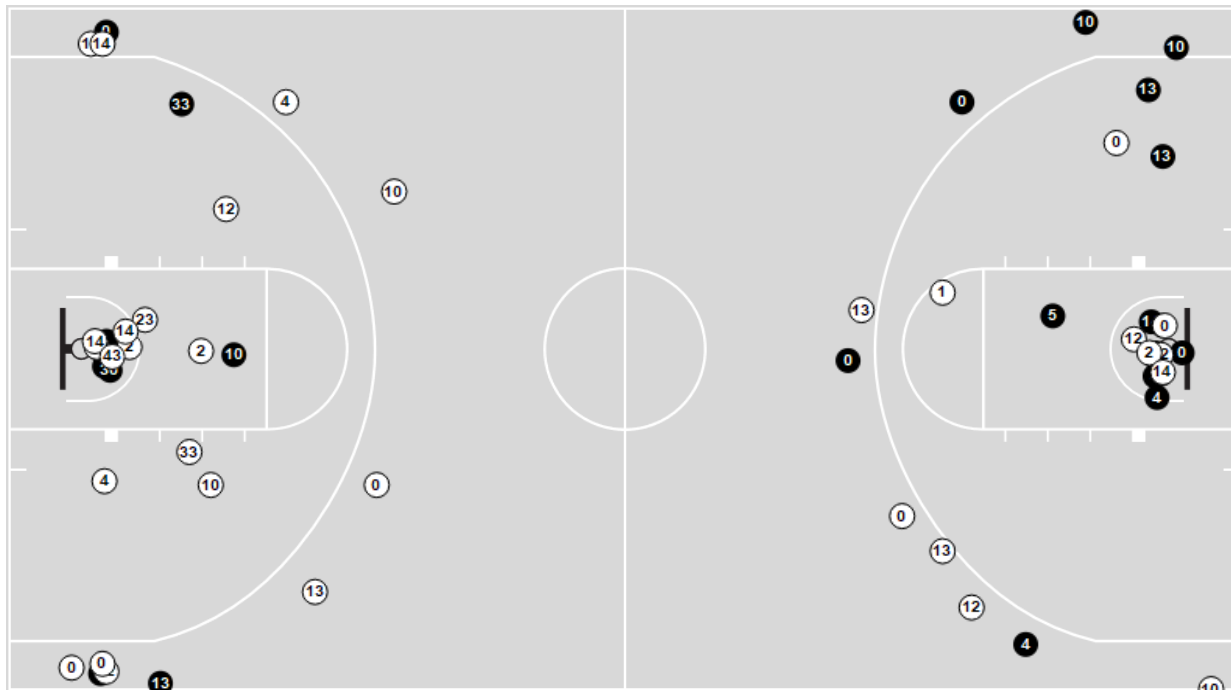

Players => All ; FG Types => All ; Results => All ;

Georgia Tech

All Field Goals