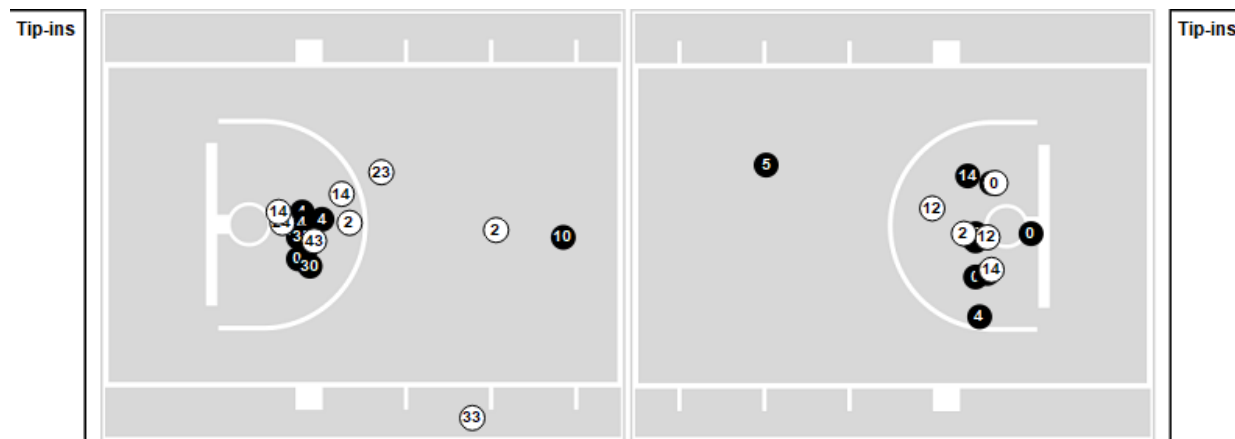

Shots in the Paint

N Made   **N** Missed   **N** - Player Number

Georgia Tech	M/A	%
Field Goals	31/63	49
2 Points	23/41	56
3 Points	8/22	36
Free Throws	19/27	70

Georgia Tech	M/A	%
Points in the Paint	40 (20/32)	63
Fast Break Points	32 (15/15)	100
Second Chance Points	6 (4/9)	44
Effective FG%	56