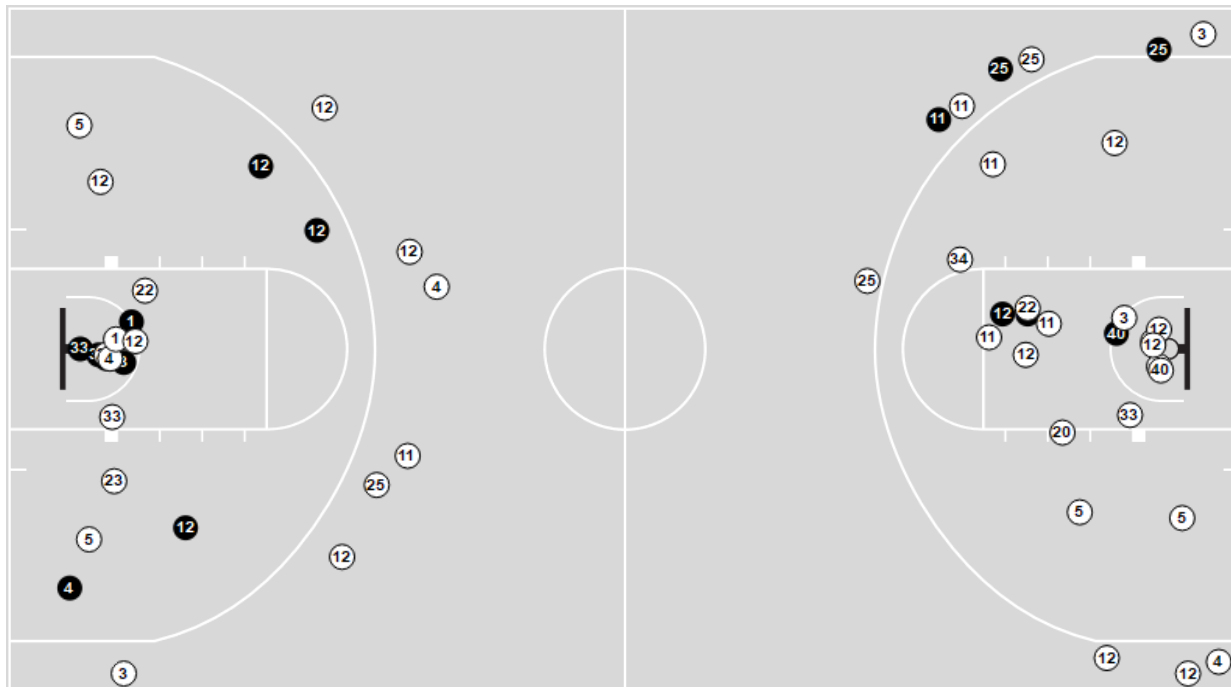

Players => All ; FG Types => All ; Results => All ;

Morehouse

All Field Goals