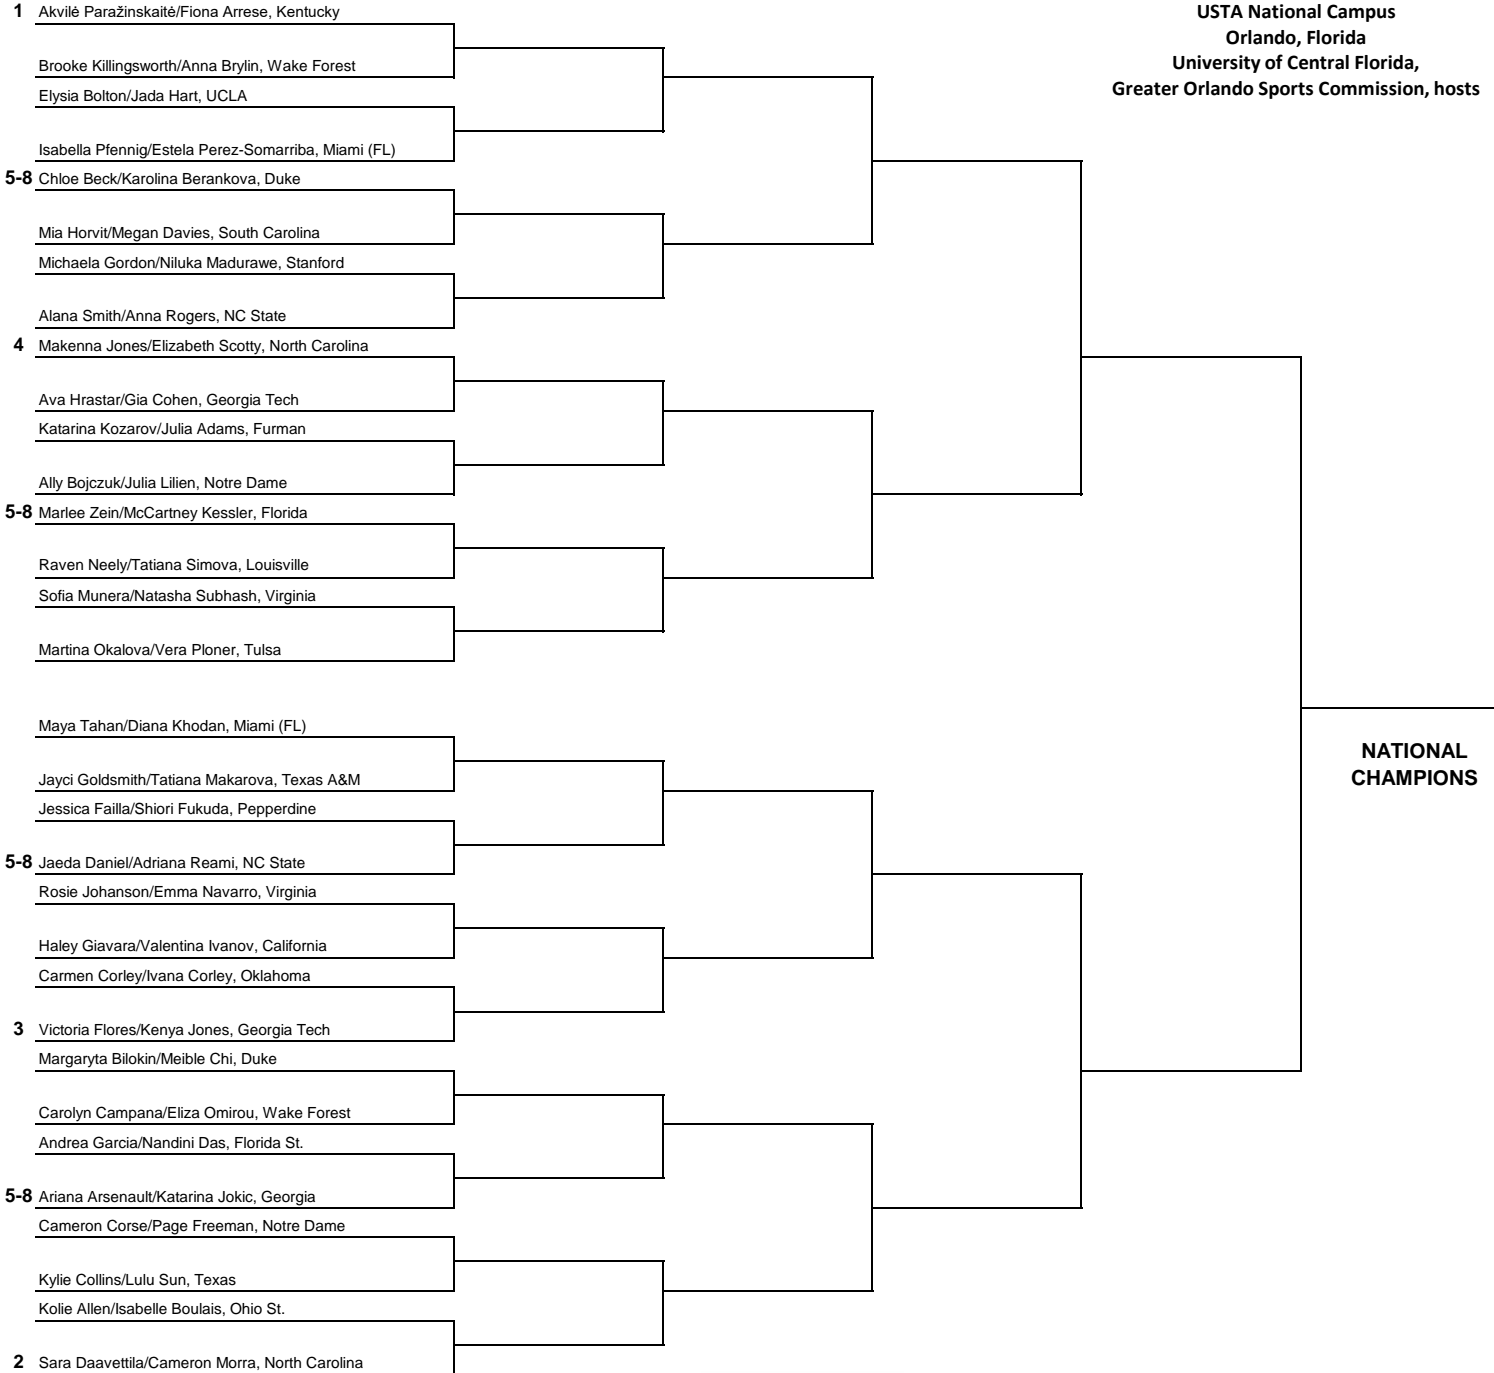

2021 NCAA Division I Women's Tennis Championship

Event: Doubles Championship

Round of 32
May 24

Round of 16
May 25

Quarterfinals
May 26

Semifinals
May 27

Championship
May 28

All times are Eastern time.
Information subject to change.