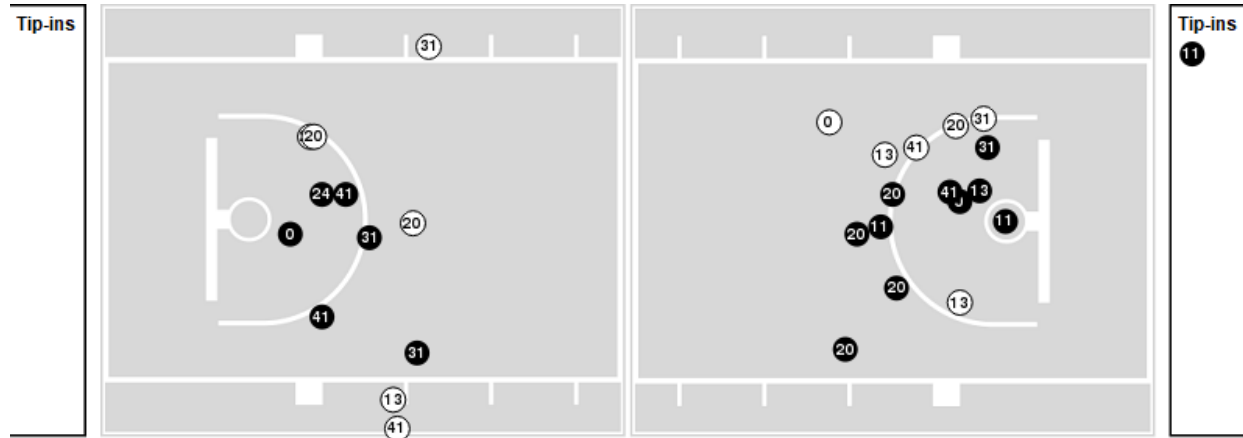

Officials: Pualani Spurlock-Welsh, Jeffrey Smith, Rod Creech

Players => 00, 3, 4, 11, 12, 13, 14, 15, 20, 21, 24, 31, 41 FG Types=>All Results=>All

Georgia Tech

All Field Goals

Blow Up Chart

● Made ○ Missed N - Player Number