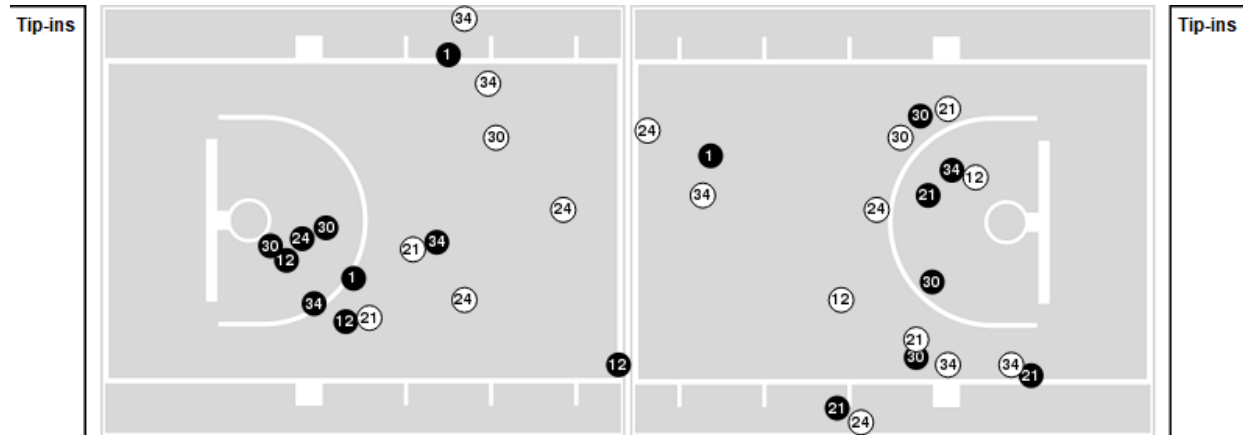

Blow Up Chart

● Made   ○ Missed   N - Player Number

Notre Dame	M/A	%
Field Goals	28/58	48
2 Points	22/46	48
3 Points	6/12	50
Free Throws	7/9	78

Notre Dame	M/A	%
Points in the Paint	30 (15 / 31)	48
Fast Break Points	10 (6/6)	100
Second Chance Points	9 (5/9)	56
Effective FG%	53