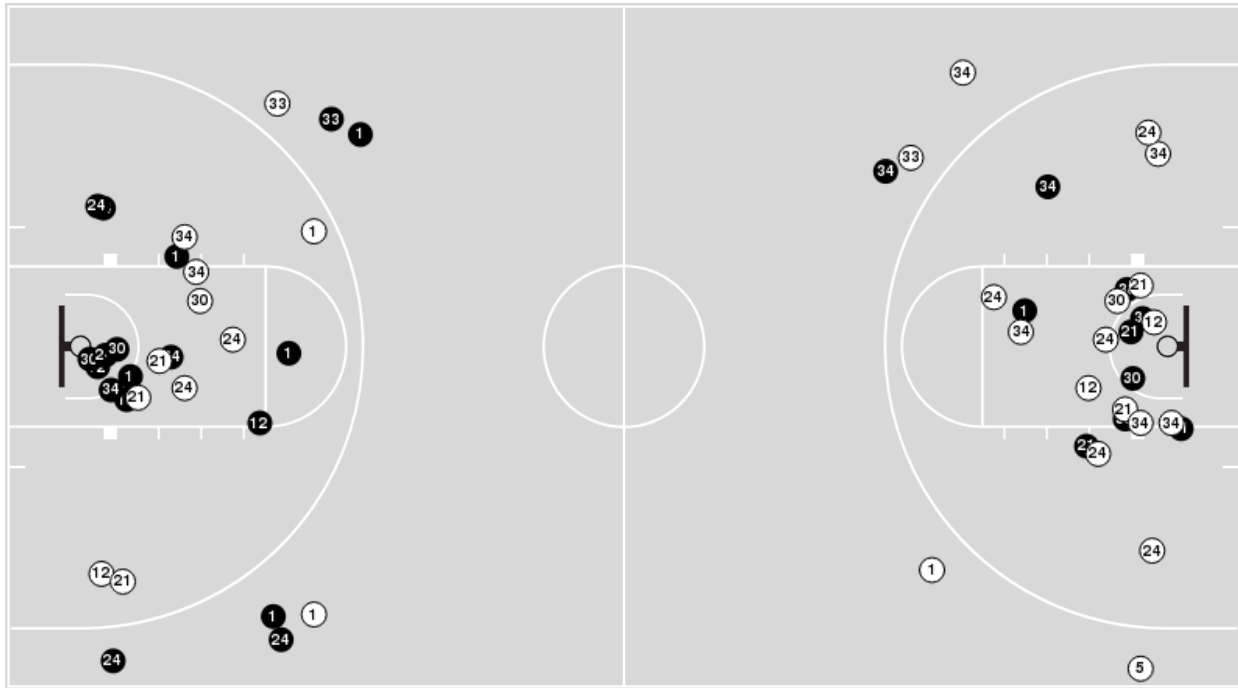

Officials: Pualani Spurlock-Welsh, Jeffrey Smith, Rod Creech

Players => 1, 3, 5, 10, 12, 15, 20, 21, 22, 23, 24, 30, 33, 34 FG Types=>AllResults=>All

Notre Dame

All Field Goals