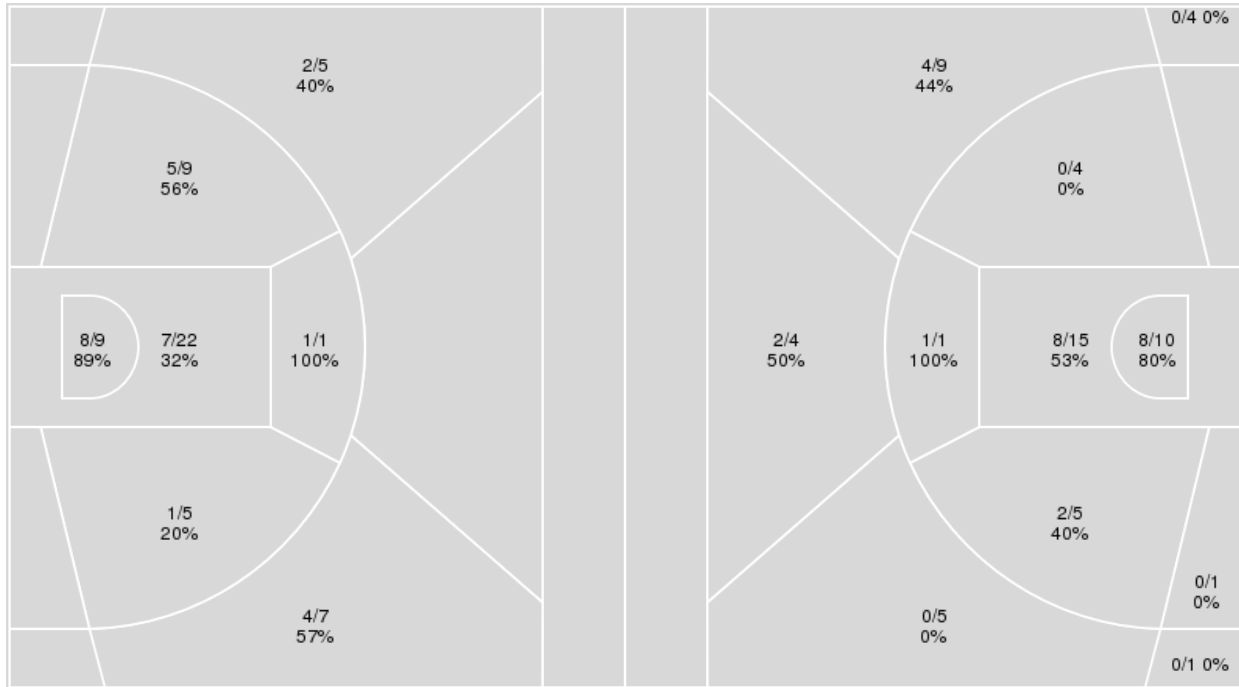

Officials: Pualani Spurlock-Welsh, Jeffrey Smith, Rod Creech

{ Players => 1, 3, 5, 10, 12, 15, 20, 21, 22, 23, 24, 30, 33, 34; } FG
Types => All; Results => All;

{ Players => 00, 3, 4, 11, 12, 13, 14, 15, 20, 21, 24, 31, 41; } FG Types
=> All; Results => All;

Notre Dame

Georgia Tech

Notre Dame	M/A	%
Field Goals	28/58	48
2 Points	22/46	48
3 Points	6/12	50
Free Throws	7/9	78

Georgia Tech	M/A	%
Field Goals	25/59	42
2 Points	19/36	53
3 Points	6/23	26
Free Throws	11/14	79