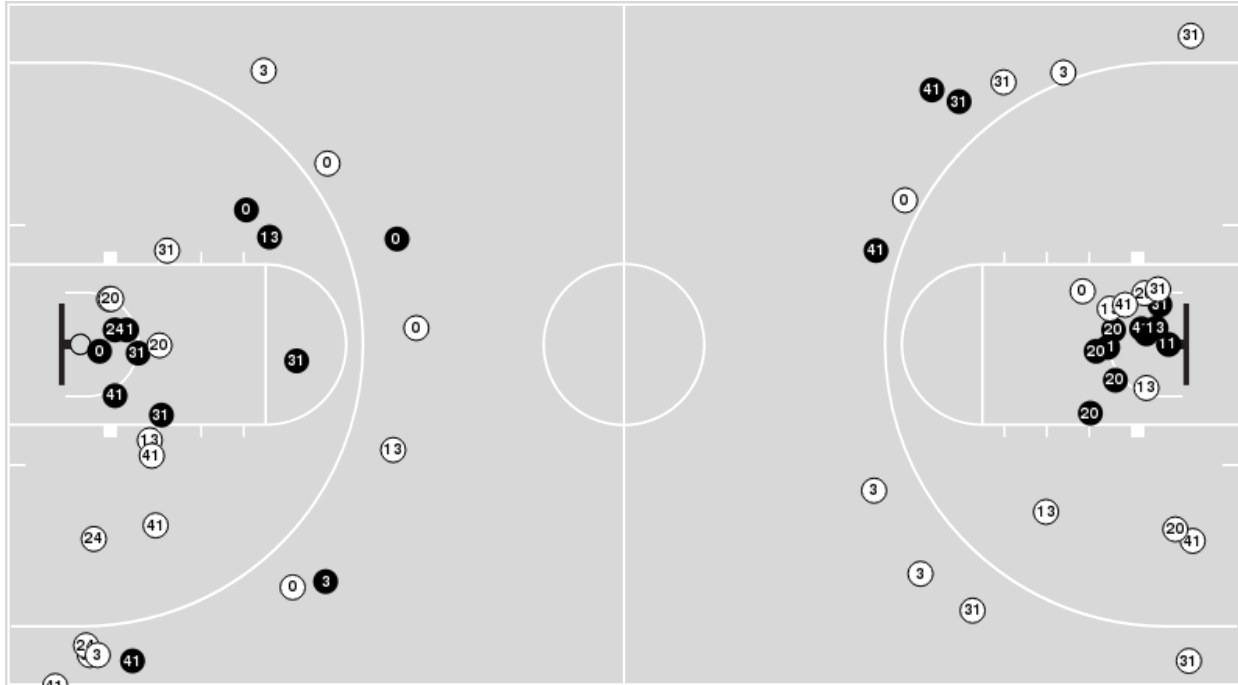

Officials: Pualani Spurlock-Welsh, Jeffrey Smith, Rod Creech

Players => 00, 3, 4, 11, 12, 13, 14, 15, 20, 21, 24, 31, 41 FG Types=>All Results=>All

Georgia Tech

All Field Goals