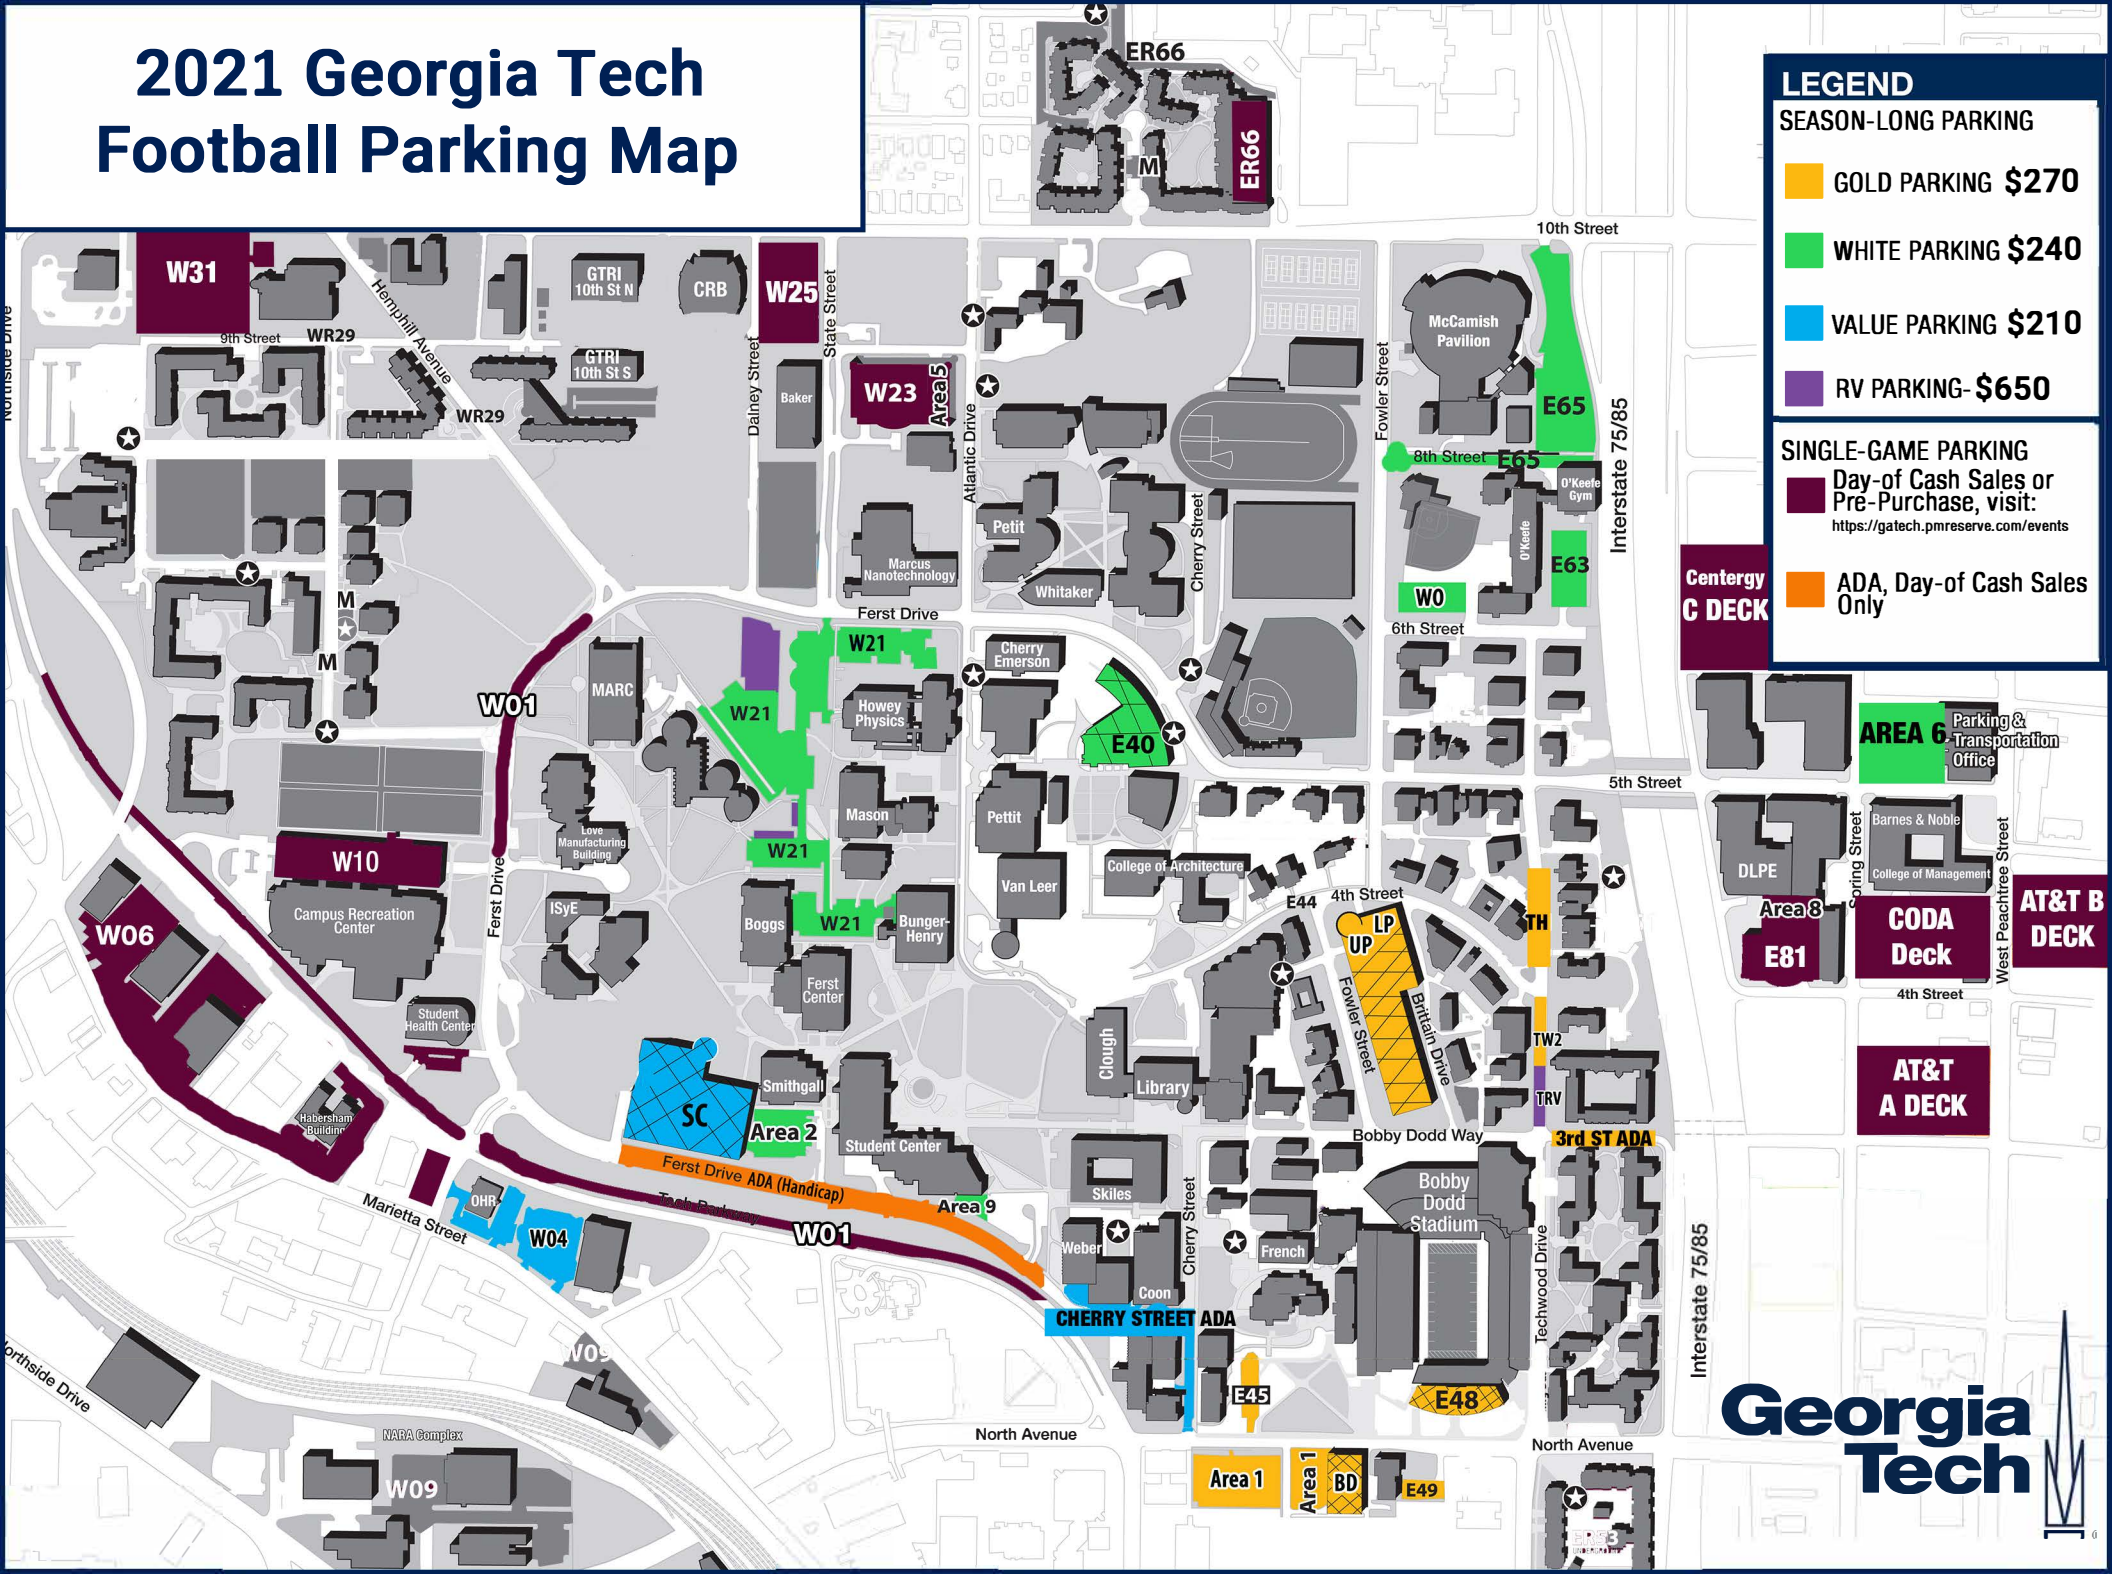

# 2021 Georgia Tech Football Parking Map

### SEASON-LONG PARKING

- GOLD PARKING \$270
- WHITE PARKING \$240
- VALUE PARKING \$210
- RV PARKING - \$650

### SINGLE-GAME PARKING

- Day-of Cash Sales or Pre-Purchase, visit: <https://gatech.pmrreserve.com/events>
- ADA, Day-of Cash Sales Only

**Centery  
C DECK**

**AREA 6** Parking & Transportation Office

**DLPE**  
**Area 8**  
**E81**

**CODA Deck**

**AT&T B DECK**

**AT&T A DECK**

**3rd ST ADA**

**CHERRY STREET ADA**