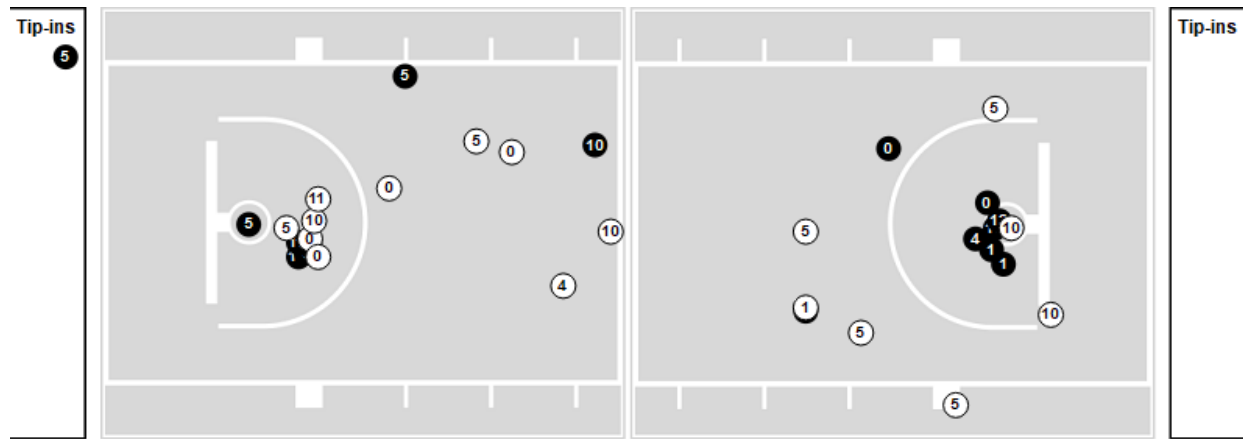

Shots in the Paint

● Made   ● Missed   N - Player Number

Georgia Tech	M/A	%
Field Goals	26/55	47
2 Points	19/39	49
3 Points	7/16	44
Free Throws	9/13	69

Georgia Tech	M/A	%
Points in the Paint	32 (16 / 32)	50
Fast Break Points	13 (7/8)	88
Second Chance Points	6 (3/6)	50
Effective FG%	54