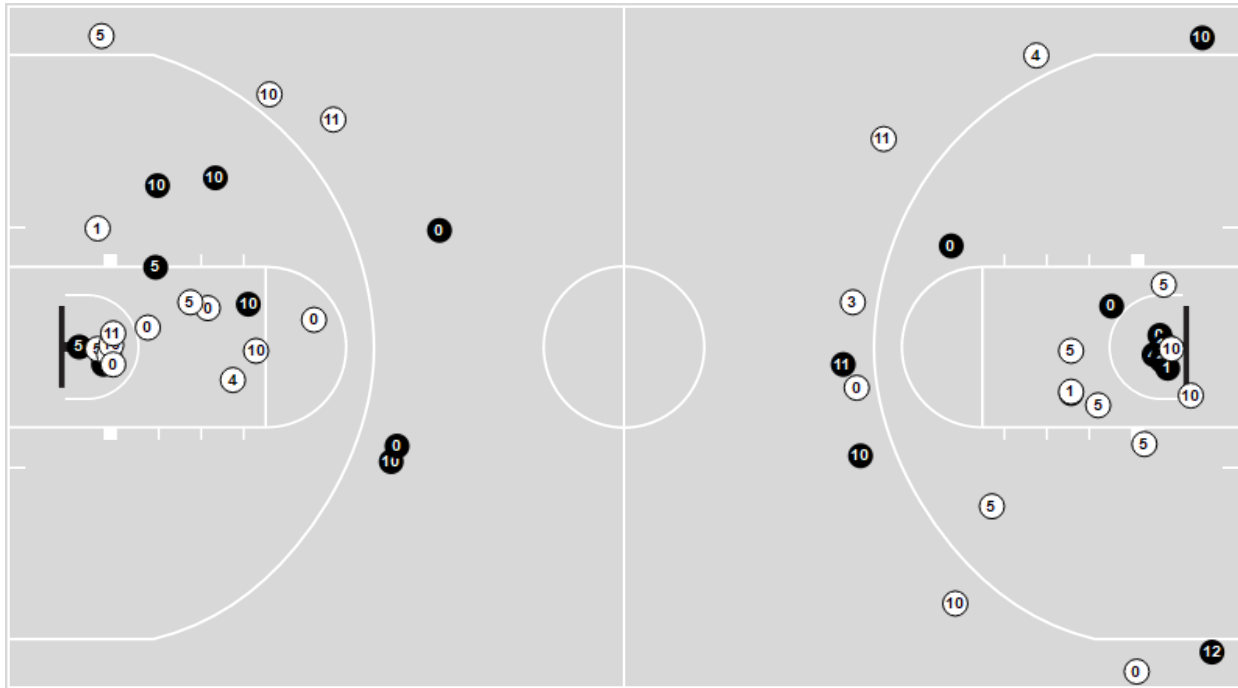

Clemson	M/A	%
Points in the Paint	34 (17 / 27)	63
Fast Break Points	8 (5/7)	71
Second Chance Points	8 (4/11)	36
Effective FG%	43	

Players => All FG Types => All ; Results => All ;

**Georgia Tech**

**All Field Goals**

Official Basketball Rotations Summary - Final  
**Clemson at Georgia Tech**  
 02/25/20 McCarish Pavilion, Atlanta  
 2019-20 Men's Basketball

Game Time: 9:00 PM  
 Game Duration: 1:59  
 Attendance: 4,763