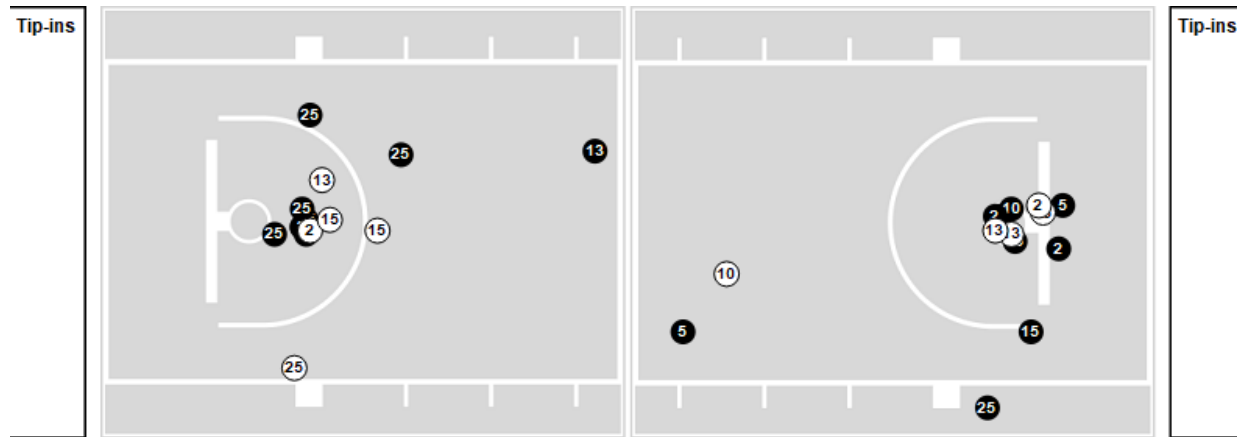

Shots in the Paint

● Made ○ Missed N - Player Number

Clemson	M/A	%
Field Goals	24/58	41
2 Points	22/38	58
3 Points	2/20	10
Free Throws	9/14	64

Clemson	M/A	%
Points in the Paint	34 (17 / 27)	63
Fast Break Points	8 (5/7)	71
Second Chance Points	8 (4/11)	36
Effective FG%	43