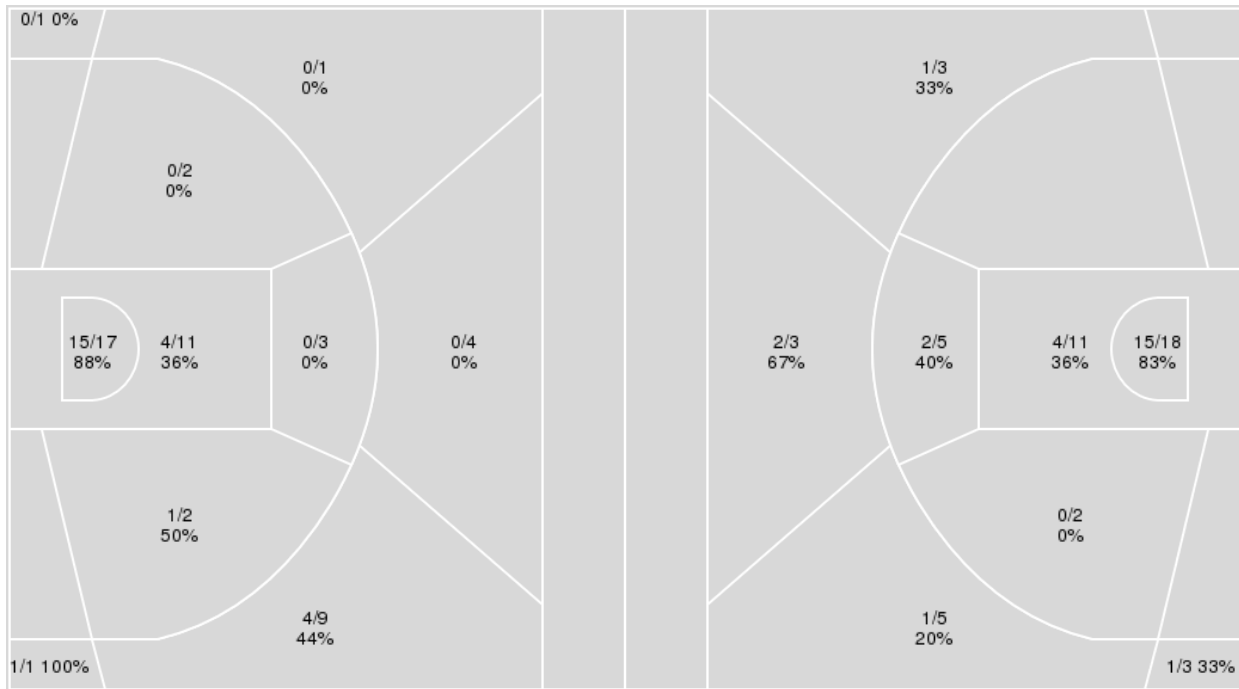

Officials: Brian Dorsey, Lee Cassell, Jeff Clark

{ Players => 0, 1, 2, 4, 10, 11, 11, 13, 20, 23, 25, 30, 31, 33, 34, 52, 55;
} FG Types => All; Results => All;

{ Players => 0, 1, 2, 3, 4, 5, 10, 11, 12, 13, 14, 23, 24, 34, 35, 45, 55;
} FG Types => All; Results => All;

Wake Forest

Georgia Tech

Wake Forest	M/A	%
Field Goals	25/51	49
2 Points	20/35	57
3 Points	5/16	31
Free Throws	24/33	73

Georgia Tech	M/A	%
Field Goals	26/50	52
2 Points	21/36	58
3 Points	5/14	36
Free Throws	29/39	74