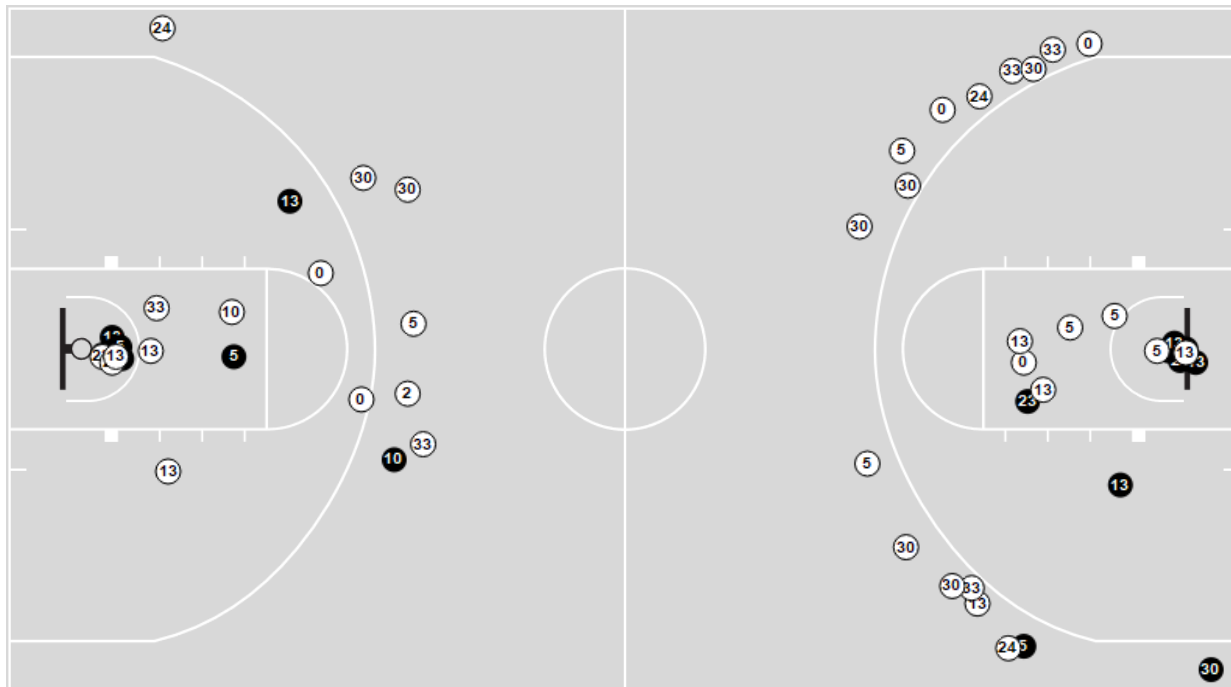

Players => All FG Types => All ; Results => All ;

Louisville

All Field Goals