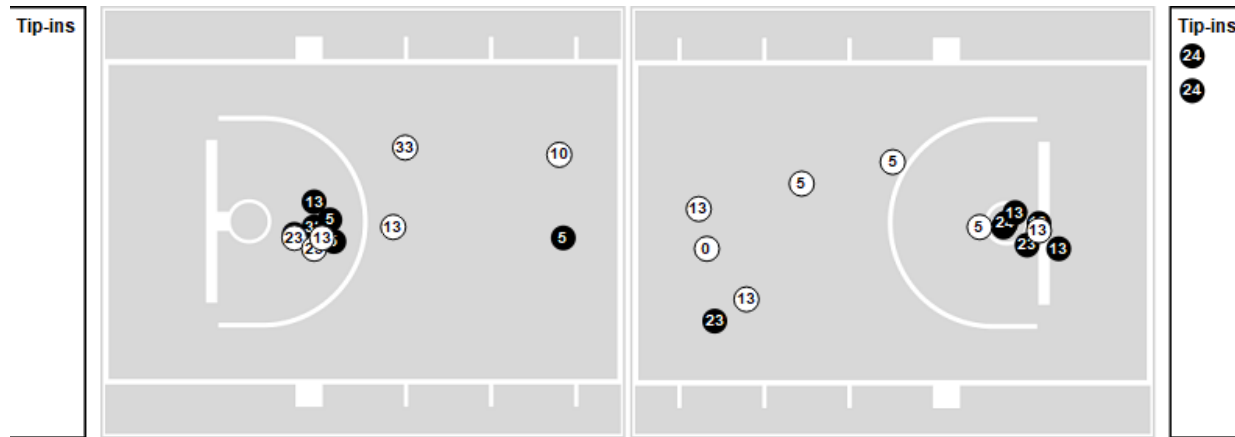

Shots in the Paint

Tip-ins

Tip-ins
24
24

● Made   ○ Missed   N - Player Number

Louisville	M/A	%
Field Goals	19/56	34
2 Points	16/32	50
3 Points	3/24	12
Free Throws	17/24	71

Louisville	M/A	%
Points in the Paint	28 (14 / 27)	52
Fast Break Points	14 (8/10)	80
Second Chance Points	11 (7/18)	39
Effective FG%	37