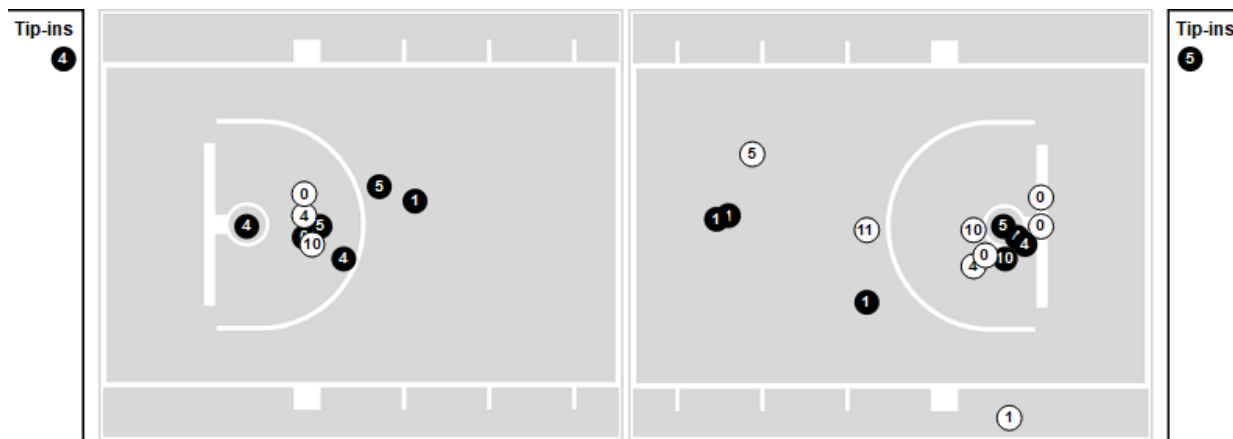

Shots in the Paint

● Made   ○ Missed   N - Player Number

Georgia Tech	M/A	%
Field Goals	20/46	43
2 Points	16/32	50
3 Points	4/14	29
Free Throws	20/28	71

Georgia Tech	M/A	%
Points in the Paint	26 (13 / 23)	57
Fast Break Points	2 (1/1)	100
Second Chance Points	10 (6/8)	75
Effective FG%	48