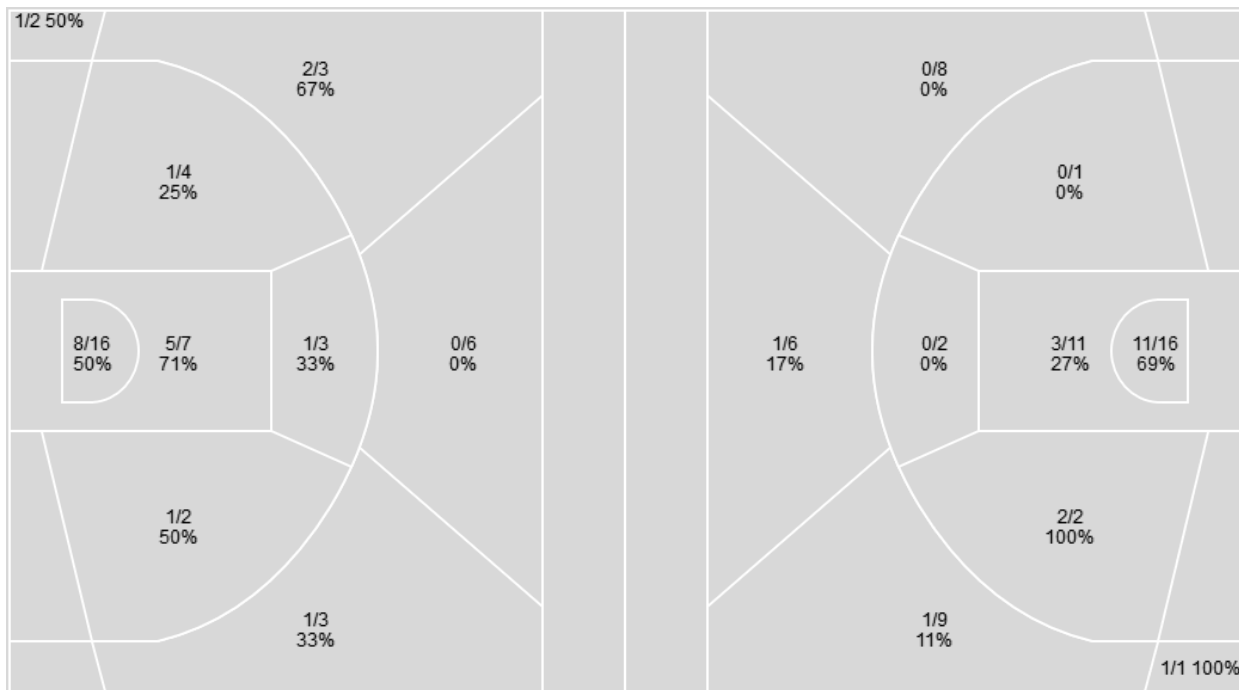

Players => All; FG Types => All; Results => All;

Players => All; FG Types => All; Results => All;

Georgia Tech

Louisville

Georgia Tech	M/A	%
Field Goals	20/46	43
2 Points	16/32	50
3 Points	4/14	29
Free Throws	20/28	71

Louisville	M/A	%
Field Goals	19/56	34
2 Points	16/32	50
3 Points	3/24	12
Free Throws	17/24	71