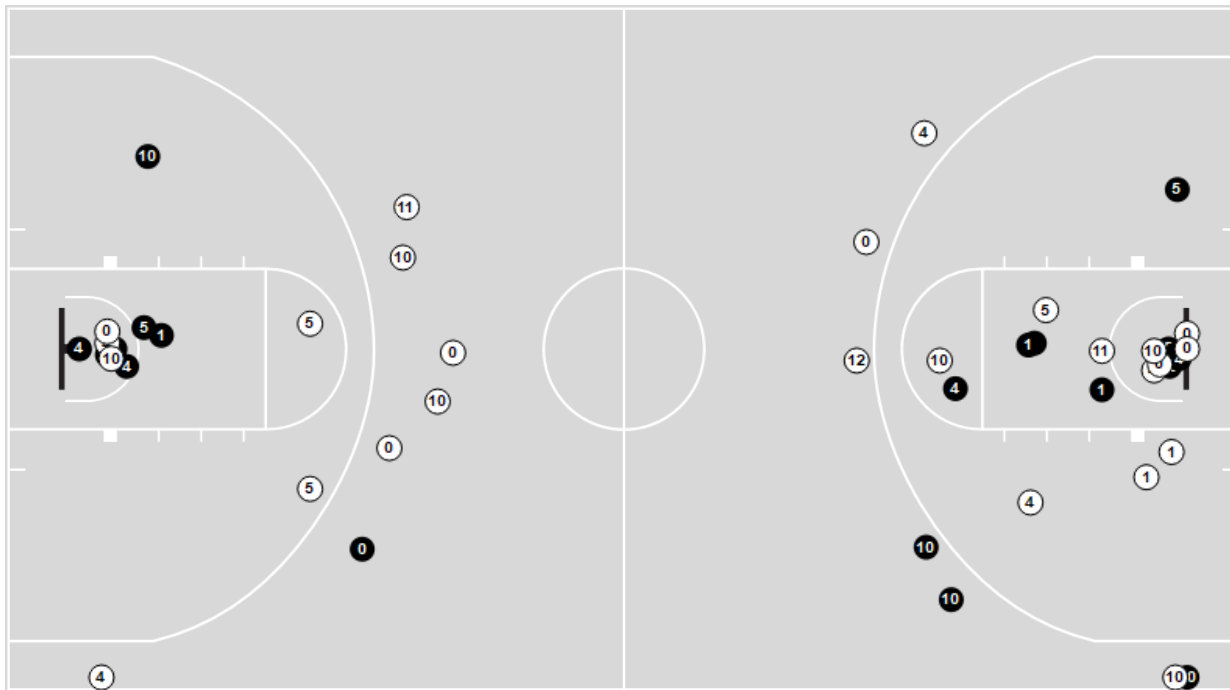

Officials: Jarrie Luckie, Jeffrey Anderson, Lamar Simpson

Players => All FG Types => All ; Results => All ;

Georgia Tech

All Field Goals