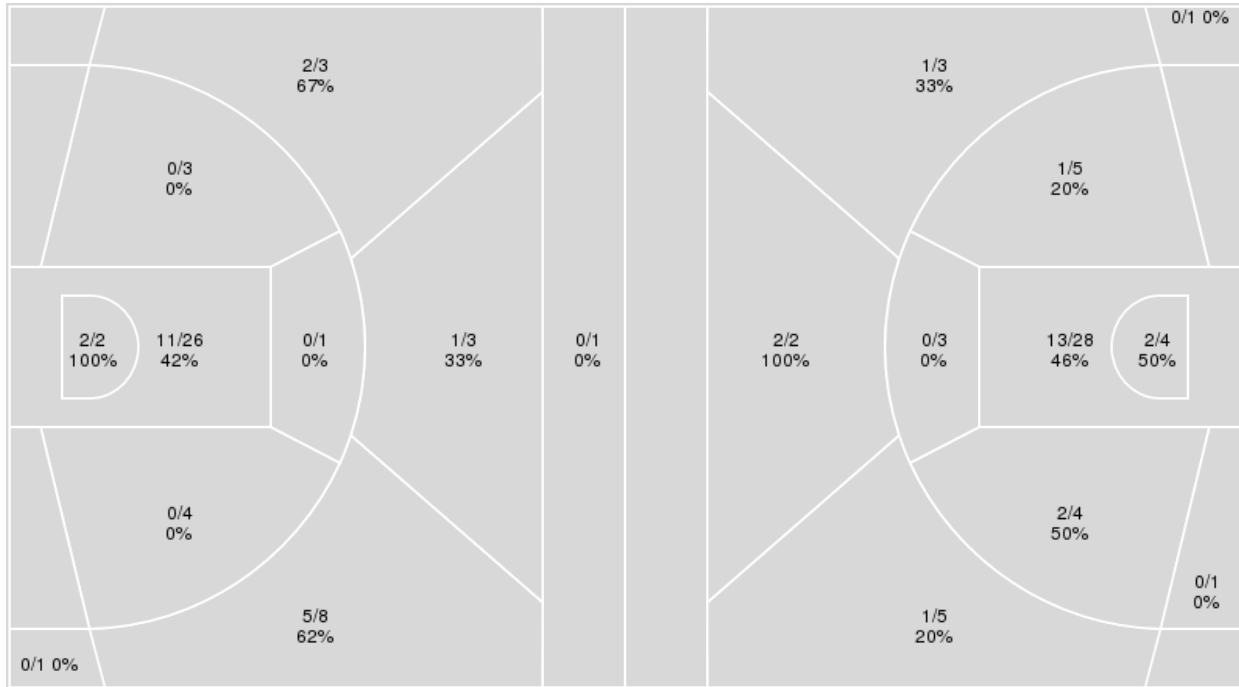

Officials: Karen Preato, Mark Berger, Nic Cappel

{ Players => 0, 1, 2, 3, 5, 10, 11, 12, 14, 20, 21, 23, 32, 44; } FG Types => All; Results => All;
=> All; Results => All;

Wake Forest

Georgia Tech

Wake Forest	M/A	%
Field Goals	21/52	40
2 Points	13/36	36
3 Points	8/16	50
Free Throws	15/19	79

Georgia Tech	M/A	%
Field Goals	22/56	39
2 Points	18/45	40
3 Points	4/11	36
Free Throws	12/16	75