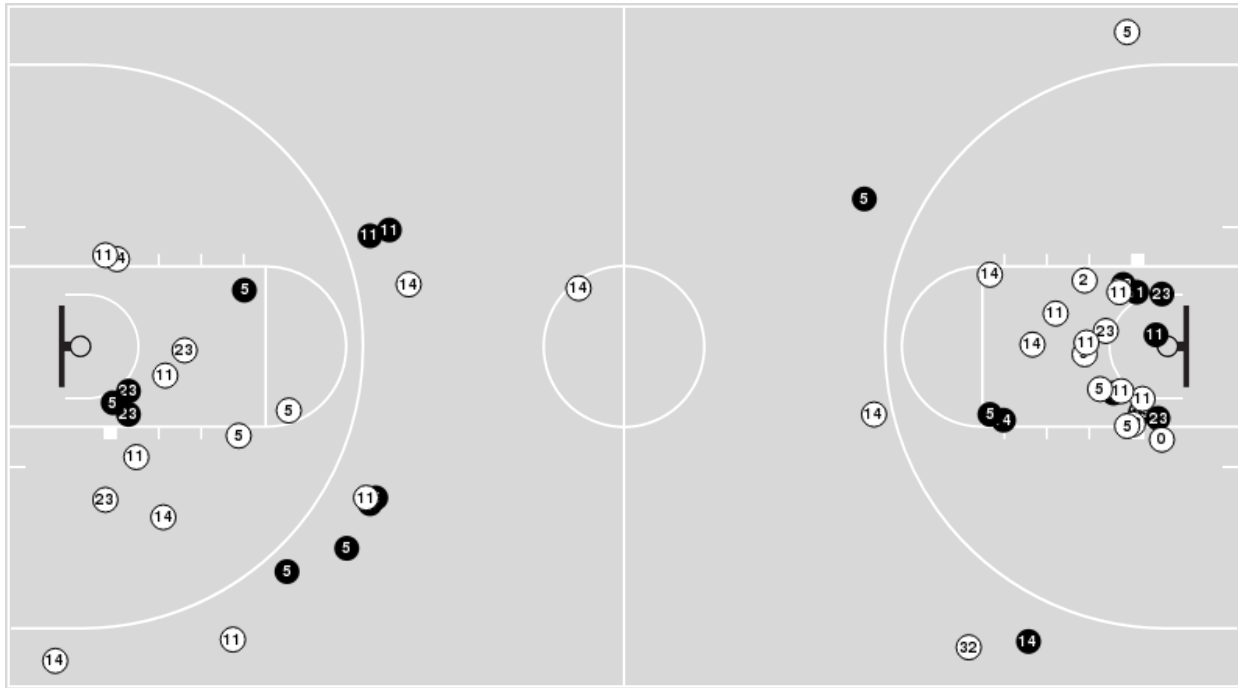

Officials: Karen Preato, Mark Berger, Nic Cappel

Players => 0, 1, 2, 3, 5, 10, 11, 12, 14, 20, 21, 23, 32, 44FG Types=>AllResults=>All

Wake Forest

All Field Goals