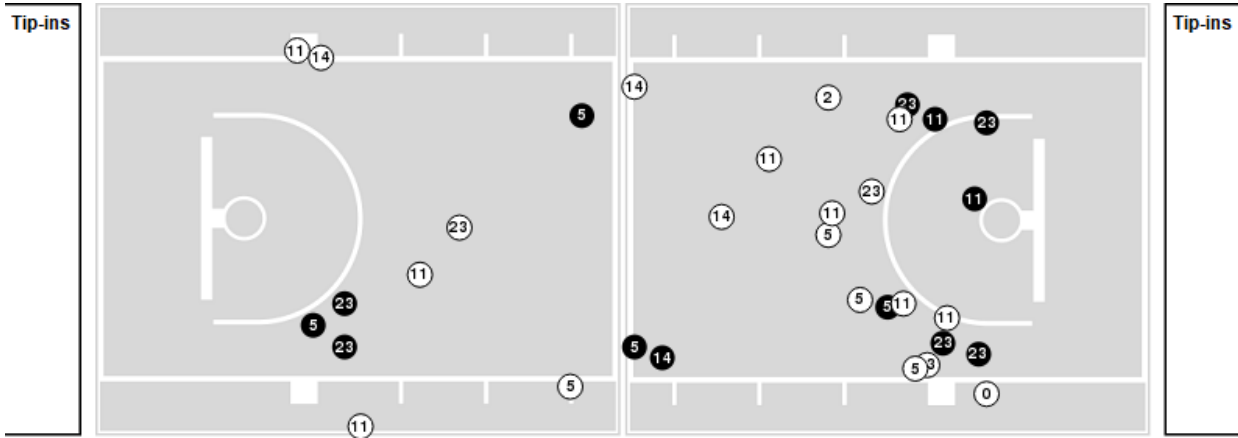

Blow Up Chart

● Made   ○ Missed   N - Player Number

Wake Forest	M/A	%
Field Goals	21/52	40
2 Points	13/36	36
3 Points	8/16	50
Free Throws	15/19	79

Wake Forest	M/A	%
Points in the Paint	26 (13 / 28)	46
Fast Break Points	4 (3/3)	100
Second Chance Points	8 (5/13)	38
Effective FG%	48