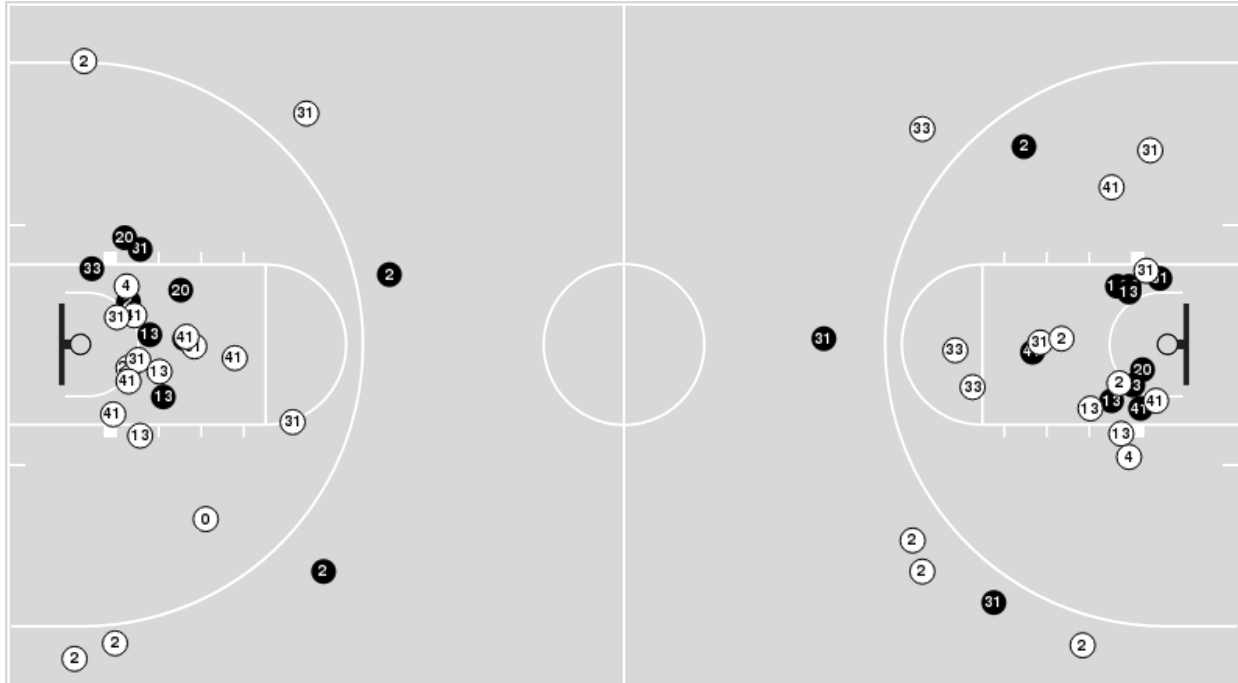

Officials: Karen Preato, Mark Berger, Nic Cappel

Players => AllFG Types=>AllResults=>All
Georgia Tech

All Field Goals