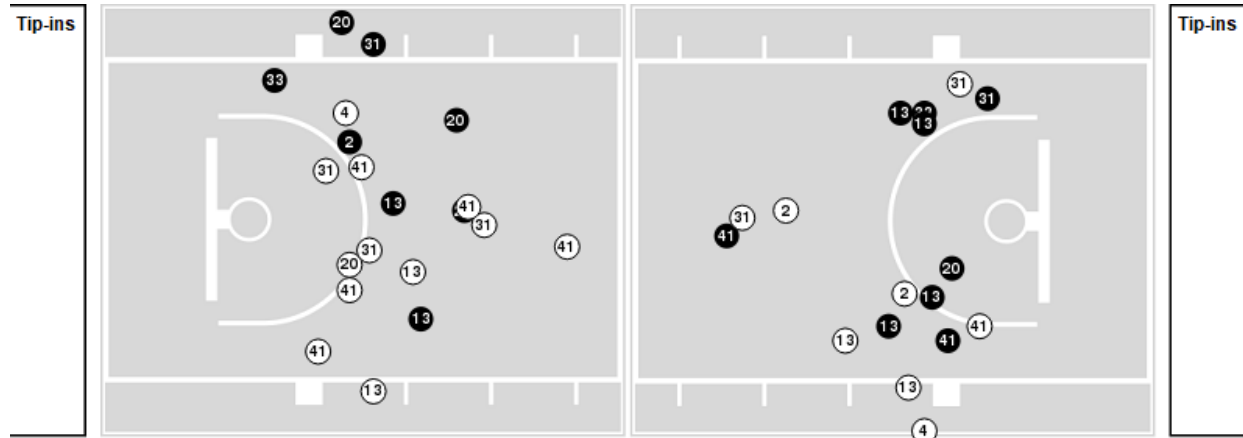

Blow Up Chart

● Made   ○ Missed   N - Player Number

Georgia Tech	M/A	%
Field Goals	22/56	39
2 Points	18/45	40
3 Points	4/11	36
Free Throws	12/16	75

Georgia Tech	M/A	%
Points in the Paint	30 (15 / 32)	47
Fast Break Points	11 (7/9)	78
Second Chance Points	16 (8/9)	89
Effective FG%	43